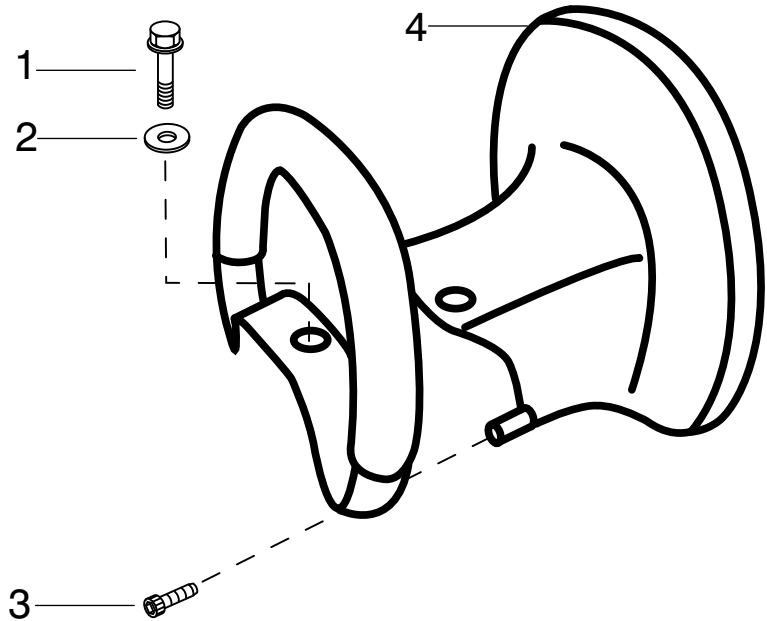

TYPE 1,2

Ref.	Part No.	Description
1.	725238051	Bolt - Hex
2.	734115201	Washer - Flat (M6)
3.	503216816	Screw
4.	544118904	Assy - Handguard (Incl. warning decal)
Not Shown		
	544044102	Decal - Warning
	530031159	Hex Wrench (5/32")

✓ = New Part Number For This IPL

★ = Refer to the Service Reference Indicated for more information.(Located at the END of the IPL)