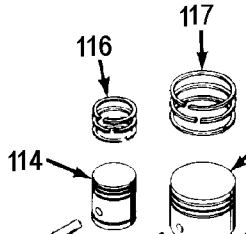

ABP-4900

TORQUE 18.1 Ft/Lbs - 101

101 - TORQUE 18.1 Ft/Lbs

101 - TORQUE 5.8 Ft/Lbs

TORQUE 18.1 Ft/Lbs - 114

101 - TORQUE 18.1 Ft/Lbs

101 - TORQUE 5.8 Ft/Lbs

101 - TORQUE 3.6 Ft/Lbs

TORQUE 18.1 Ft/Lbs

Parts List for LJ580V2 Type 0

Item Number	Part Number	Description	Qty Required
1	N000323	VALVE GLOBE 200 PSI	1
2	A19715	VALVE CHECK 1/2NPT X	1
3	ABP-4900	PUMP	1
4	BT-226	BELT A-SEC 60.3 PITC	1
5	AC-0434	BELTGUARD OUTSIDE	1
6	AC-0433	BELTGUARD INSIDE	1
7	CAC-1004-2	BRACKET GUARD HEAD	1
8	000000-00	No Longer Available	1
9	000000-00	No Longer Available	1
11	5140110-49	PRESSURE SWITCH	1
12	000000-00	No Longer Available	1
13	000000-00	No Longer Available	1
14	SUDL-65	KEY MOTOR SHAFT	1
18	D26719	MOTOR OL 240V 2POLE	1
19	SS-559	SCREW .313-18X.375 S	1
20	000000-00	No Longer Available	1
21	000000-00	No Longer Available	1
22	N286039	DRAIN VALVE	1
24	SSF-3159	SCREW .375-16X2.00 H	1
25	SSF-3140-ZN	SCREW .375-16X1.00 H	1
26	SSF-8131	NUT SPEED 8AB U TYPE	1
27	SSF-8111-ZN	NUT .375-16 HEX WHIZ	1
28	SSF-953-ZN	SCREW #10X.625 HHW S	1
29	91895680	SCREW .250-20X.750 H	1
31	SS-8553	CONNECTOR BODY	1
32	SSW-7482	CONNECTOR CONDUIT 3/	2
33	000000-00	No Longer Available	1