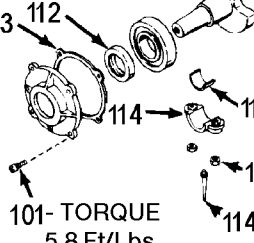

ABP-4900

TORQUE 18.1 Ft/Lbs - 101

101 - TORQUE 18.1 Ft/Lbs

101 - TORQUE 5.8 Ft/Lbs

TORQUE 18.1 Ft/Lbs - 114

101 - TORQUE 18.1 Ft/Lbs

101 - TORQUE 5.8 Ft/Lbs

101 - TORQUE 3.6 Ft/Lbs

TORQUE 18.1 Ft/Lbs

Parts List for LJ580V2 Type 0

Item Number	Part Number	Description	Qty Required
1	N000323	VALVE GLOBE 200 PSI	1
2	A19715	VALVE CHECK 1/2NPT X	1
3	ABP-4900	PUMP	1
4	BT-226	BELT A-SEC 60.3 PITC	1
5	AC-0434	BELTGUARD OUTSIDE	1
6	AC-0433	BELTGUARD INSIDE	1
7	CAC-1004-2	BRACKET GUARD HEAD	1
8	000000-00	No Longer Available	1
9	000000-00	No Longer Available	1
11	5140110-49	PRESSURE SWITCH	1
12	000000-00	No Longer Available	1
13	000000-00	No Longer Available	1
14	SUDL-65	KEY MOTOR SHAFT	1
18	D26719	MOTOR OL 240V 2POLE	1
19	SS-559	SCREW .313-18X.375 S	1
20	000000-00	No Longer Available	1
21	000000-00	No Longer Available	1
22	N286039	DRAIN VALVE	1
24	SSF-3159	SCREW .375-16X2.00 H	1
25	SSF-3140-ZN	SCREW .375-16X1.00 H	1
26	SSF-8131	NUT SPEED 8AB U TYPE	1
27	SSF-8111-ZN	NUT .375-16 HEX WHIZ	1
28	SSF-953-ZN	SCREW #10X.625 HHW S	1
29	91895680	SCREW .250-20X.750 H	1
31	SS-8553	CONNECTOR BODY	1
32	SSW-7482	CONNECTOR CONDUIT 3/	2
33	000000-00	No Longer Available	1