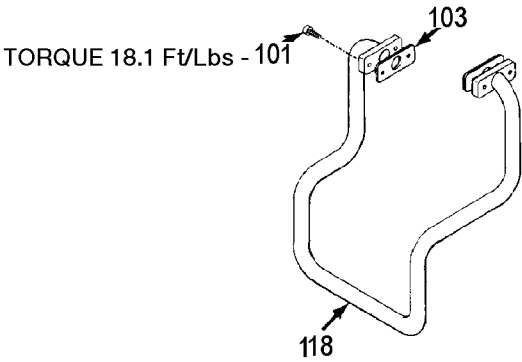

ABP-4900

TORQUE 18.1 Ft/Lbs - 101

101 - TORQUE 18.1 Ft/Lbs

101 - TORQUE 5.8 Ft/Lbs

TORQUE 18.1 Ft/Lbs - 114

101 - TORQUE 18.1 Ft/Lbs

101 - TORQUE 5.8 Ft/Lbs

101 - TORQUE 3.6 Ft/Lbs

TORQUE 18.1 Ft/Lbs

Parts List for LJ580V2 Type 0

Item Number	Part Number	Description	Qty Required
1	N000323	VALVE GLOBE 200 PSI	1
2	A19715	VALVE CHECK 1/2NPT X	1
3	ABP-4900	PUMP	1
4	BT-226	BELT A-SEC 60.3 PITC	1
5	AC-0434	BELTGUARD OUTSIDE	1
6	AC-0433	BELTGUARD INSIDE	1
7	CAC-1004-2	BRACKET GUARD HEAD	1
8	000000-00	No Longer Available	1
9	000000-00	No Longer Available	1
11	5140110-49	PRESSURE SWITCH	1
12	000000-00	No Longer Available	1
13	000000-00	No Longer Available	1
14	SUDL-65	KEY MOTOR SHAFT	1
18	D26719	MOTOR OL 240V 2POLE	1
19	SS-559	SCREW .313-18X.375 S	1
20	000000-00	No Longer Available	1
21	000000-00	No Longer Available	1
22	N286039	DRAIN VALVE	1
24	SSF-3159	SCREW .375-16X2.00 H	1
25	SSF-3140-ZN	SCREW .375-16X1.00 H	1
26	SSF-8131	NUT SPEED 8AB U TYPE	1
27	SSF-8111-ZN	NUT .375-16 HEX WHIZ	1
28	SSF-953-ZN	SCREW #10X.625 HHW S	1
29	91895680	SCREW .250-20X.750 H	1
31	SS-8553	CONNECTOR BODY	1
32	SSW-7482	CONNECTOR CONDUIT 3/	2
33	000000-00	No Longer Available	1