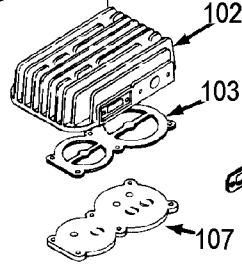

ABP-4900

TORQUE 18.1 Ft/Lbs - 101

101 - TORQUE 18.1 Ft/Lbs

101 - TORQUE 5.8 Ft/Lbs

TORQUE 18.1 Ft/Lbs - 114

101 - TORQUE 18.1 Ft/Lbs

101 - TORQUE 5.8 Ft/Lbs

101 - TORQUE 3.6 Ft/Lbs

TORQUE 18.1 Ft/Lbs

Parts List for LJ580V2 Type 0

Item Number	Part Number	Description	Qty Required
1	N000323	VALVE GLOBE 200 PSI	1
2	A19715	VALVE CHECK 1/2NPT X	1
3	ABP-4900	PUMP	1
4	BT-226	BELT A-SEC 60.3 PITC	1
5	AC-0434	BELTGUARD OUTSIDE	1
6	AC-0433	BELTGUARD INSIDE	1
7	CAC-1004-2	BRACKET GUARD HEAD	1
8	000000-00	No Longer Available	1
9	000000-00	No Longer Available	1
11	5140110-49	PRESSURE SWITCH	1
12	000000-00	No Longer Available	1
13	000000-00	No Longer Available	1
14	SUDL-65	KEY MOTOR SHAFT	1
18	D26719	MOTOR OL 240V 2POLE	1
19	SS-559	SCREW .313-18X.375 S	1
20	000000-00	No Longer Available	1
21	000000-00	No Longer Available	1
22	N286039	DRAIN VALVE	1
24	SSF-3159	SCREW .375-16X2.00 H	1
25	SSF-3140-ZN	SCREW .375-16X1.00 H	1
26	SSF-8131	NUT SPEED 8AB U TYPE	1
27	SSF-8111-ZN	NUT .375-16 HEX WHIZ	1
28	SSF-953-ZN	SCREW #10X.625 HHW S	1
29	91895680	SCREW .250-20X.750 H	1
31	SS-8553	CONNECTOR BODY	1
32	SSW-7482	CONNECTOR CONDUIT 3/	2
33	000000-00	No Longer Available	1