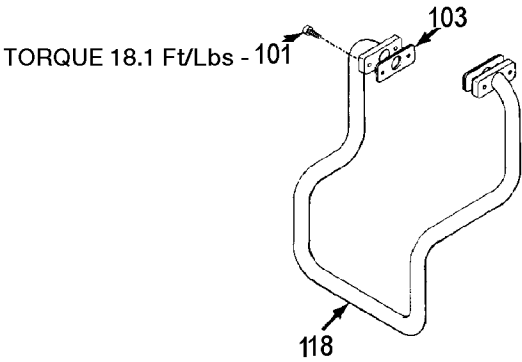

ABP-4900

TORQUE 18.1 Ft/Lbs - 101

101 - TORQUE 18.1 Ft/Lbs

101 - TORQUE 5.8 Ft/Lbs

TORQUE 18.1 Ft/Lbs - 114

101 - TORQUE 18.1 Ft/Lbs

101 - TORQUE 3.6 Ft/Lbs

TORQUE 18.1 Ft/Lbs

Parts List for LJ660V2 Type 1

Item Number	Part Number	Description	Qty Required
1	N000323	VALVE GLOBE 200 PSI	1
2	A19715	VALVE CHECK 1/2NPT X	1
3	ABP-4900	PUMP	1
4	BT-226	BELT A-SEC 60.3 PITC	1
5	AC-0434	BELTGUARD OUTSIDE	1
6	AC-0433	BELTGUARD INSIDE	1
7	CAC-1004-2	BRACKET GUARD HEAD	1
8	000000-00	No Longer Available	1
11	AC-0764	MANIFOLD 1 NPT ALUMI	1
12	5140110-49	PRESSURE SWITCH	1
14	SUDL-65	KEY MOTOR SHAFT	1
18	D26719	MOTOR OL 240V 2POLE	1
19	SS-559	SCREW .313-18X.375 S	1
20	000000-00	No Longer Available	1
21	000000-00	No Longer Available	1
22	N286039	DRAIN VALVE	1
24	SSF-3159	SCREW .375-16X2.00 H	1
25	SSF-3140-ZN	SCREW .375-16X1.00 H	1
26	SSF-8131	NUT SPEED 8AB U TYPE	1
27	SSF-8111-ZN	NUT .375-16 HEX WHIZ	1
28	SSF-953-ZN	SCREW #10X.625 HHW S	1
29	91895680	SCREW .250-20X.750 H	1
31	SS-8553	CONNECTOR BODY	1
36	TIA-4200	VALVE SAFETY 200 .25	1
37	SSP-7811	ASSY NUT SLEEVE 1/4	1
39	GA-360-B	GAUGE 300 PSI BACK M	1
40	SSP-7812	ASSY NUT SLEEVE 1/2	1