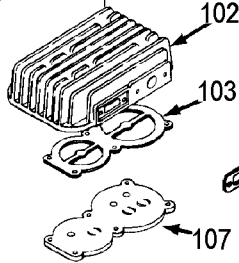

ABP-4900

TORQUE 18.1 Ft/Lbs - 101

101 - TORQUE 18.1 Ft/Lbs

101 - TORQUE 5.8 Ft/Lbs

TORQUE 18.1 Ft/Lbs - 114

101 - TORQUE 18.1 Ft/Lbs

101 - TORQUE 3.6 Ft/Lbs

TORQUE 18.1 Ft/Lbs

Parts List for LJ660V2 Type 1

Item Number	Part Number	Description	Qty Required
1	N000323	VALVE GLOBE 200 PSI	1
2	A19715	VALVE CHECK 1/2NPT X	1
3	ABP-4900	PUMP	1
4	BT-226	BELT A-SEC 60.3 PITC	1
5	AC-0434	BELTGUARD OUTSIDE	1
6	AC-0433	BELTGUARD INSIDE	1
7	CAC-1004-2	BRACKET GUARD HEAD	1
8	000000-00	No Longer Available	1
11	AC-0764	MANIFOLD 1 NPT ALUMI	1
12	5140110-49	PRESSURE SWITCH	1
14	SUDL-65	KEY MOTOR SHAFT	1
18	D26719	MOTOR OL 240V 2POLE	1
19	SS-559	SCREW .313-18X.375 S	1
20	000000-00	No Longer Available	1
21	000000-00	No Longer Available	1
22	N286039	DRAIN VALVE	1
24	SSF-3159	SCREW .375-16X2.00 H	1
25	SSF-3140-ZN	SCREW .375-16X1.00 H	1
26	SSF-8131	NUT SPEED 8AB U TYPE	1
27	SSF-8111-ZN	NUT .375-16 HEX WHIZ	1
28	SSF-953-ZN	SCREW #10X.625 HHW S	1
29	91895680	SCREW .250-20X.750 H	1
31	SS-8553	CONNECTOR BODY	1
36	TIA-4200	VALVE SAFETY 200 .25	1
37	SSP-7811	ASSY NUT SLEEVE 1/4	1
39	GA-360-B	GAUGE 300 PSI BACK M	1
40	SSP-7812	ASSY NUT SLEEVE 1/2	1