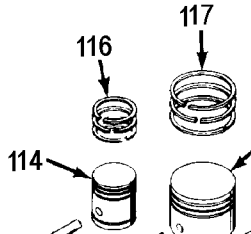

ABP-4900

TORQUE 18.1 Ft/Lbs - 101

101 - TORQUE 18.1 Ft/Lbs

101 - TORQUE 5.8 Ft/Lbs

TORQUE 18.1 Ft/Lbs - 114

101 - TORQUE 18.1 Ft/Lbs

101 - TORQUE 3.6 Ft/Lbs

TORQUE 18.1 Ft/Lbs

Parts List for LJ660V2 Type 1

Item Number	Part Number	Description	Qty Required
1	N000323	VALVE GLOBE 200 PSI	1
2	A19715	VALVE CHECK 1/2NPT X	1
3	ABP-4900	PUMP	1
4	BT-226	BELT A-SEC 60.3 PITC	1
5	AC-0434	BELTGUARD OUTSIDE	1
6	AC-0433	BELTGUARD INSIDE	1
7	CAC-1004-2	BRACKET GUARD HEAD	1
8	000000-00	No Longer Available	1
11	AC-0764	MANIFOLD 1 NPT ALUMI	1
12	5140110-49	PRESSURE SWITCH	1
14	SUDL-65	KEY MOTOR SHAFT	1
18	D26719	MOTOR OL 240V 2POLE	1
19	SS-559	SCREW .313-18X.375 S	1
20	000000-00	No Longer Available	1
21	000000-00	No Longer Available	1
22	N286039	DRAIN VALVE	1
24	SSF-3159	SCREW .375-16X2.00 H	1
25	SSF-3140-ZN	SCREW .375-16X1.00 H	1
26	SSF-8131	NUT SPEED 8AB U TYPE	1
27	SSF-8111-ZN	NUT .375-16 HEX WHIZ	1
28	SSF-953-ZN	SCREW #10X.625 HHW S	1
29	91895680	SCREW .250-20X.750 H	1
31	SS-8553	CONNECTOR BODY	1
36	TIA-4200	VALVE SAFETY 200 .25	1
37	SSP-7811	ASSY NUT SLEEVE 1/4	1
39	GA-360-B	GAUGE 300 PSI BACK M	1
40	SSP-7812	ASSY NUT SLEEVE 1/2	1