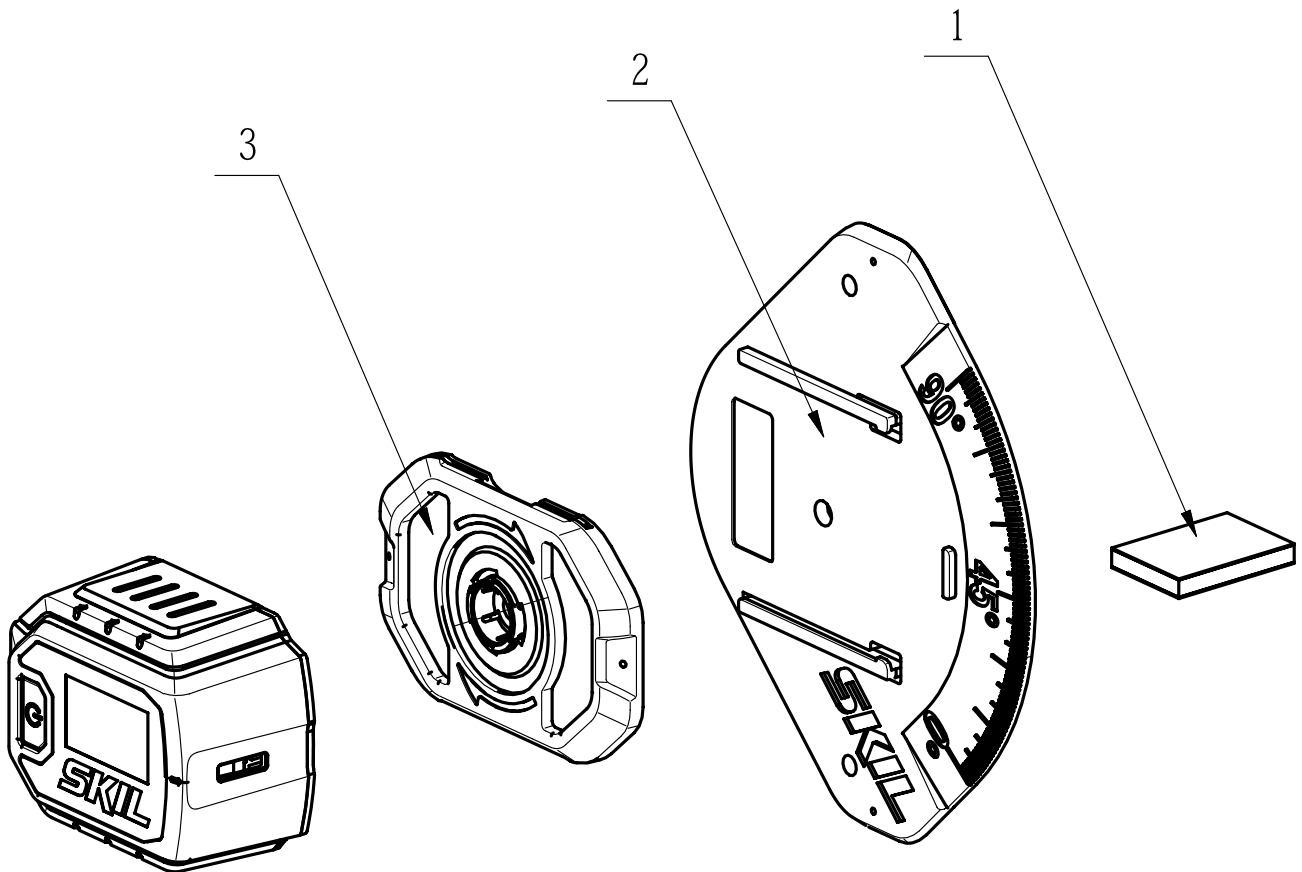

Product Description: Compact Digital Level
Model Number: LL9325-00
Body Number: 0810197001
Version: A
Issue Date: 2019/07/30

No.	Product Model#	Part Number	Description	Qty
1	LL9325-00	5980185001	Balance Cement	1
2	LL9325-00	3130515001	Dial	1
3	LL9325-00	2826968001	Mounting ASSY	1