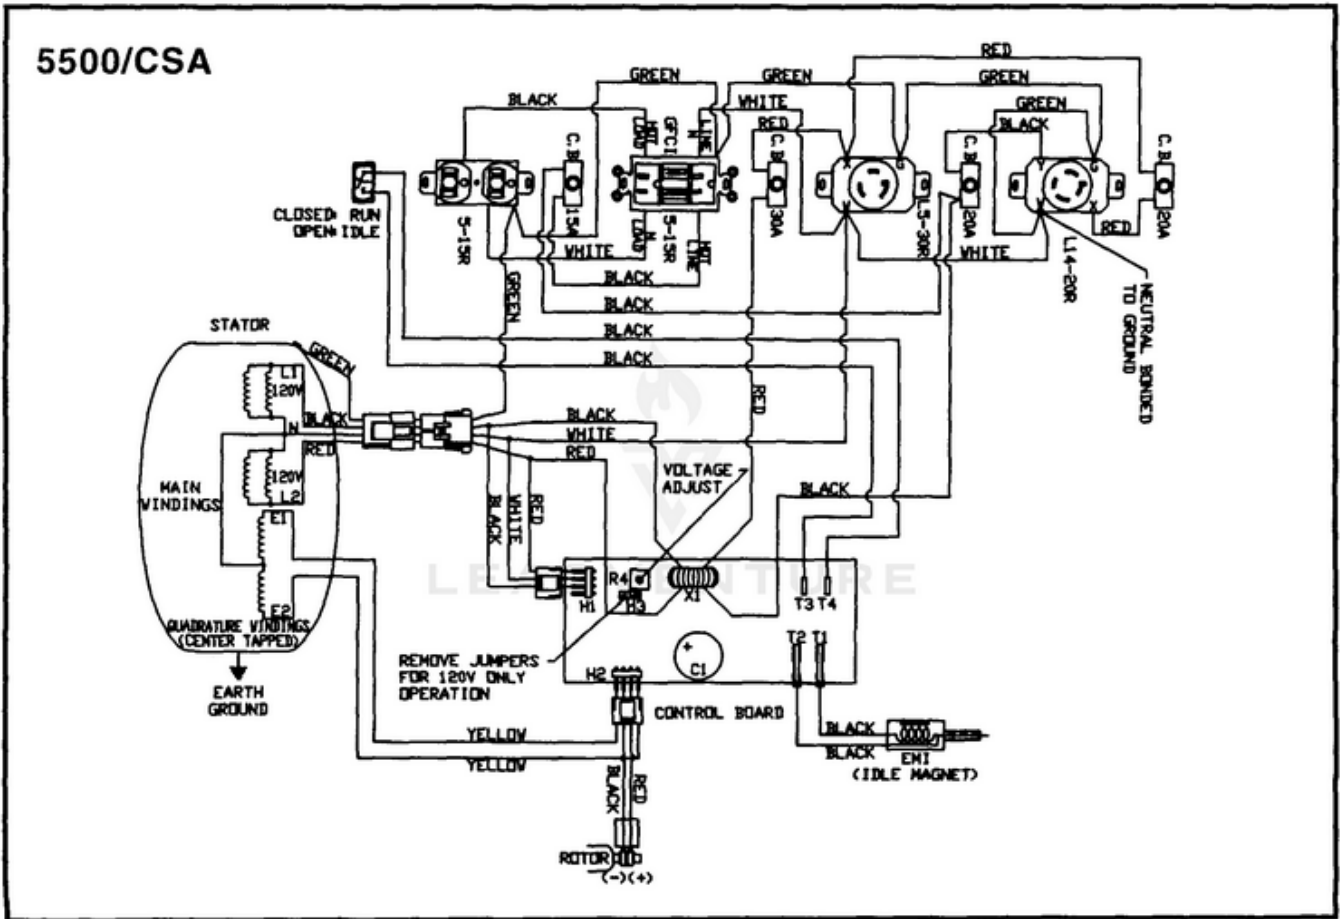

Ref #	Part #	Description	Qty	Context	Note
1	A04861	FUEL TANK (5 Gal.)	1		
2	04864	FUEL CAP (2 1/4" dia.)	1		
3	06642	VALVE-Fuel	1		
4	06644	PAD-Fuel Tank	4		
5	47222	BUSHING	1		
6	063881	SHIELD-Fuel Tank	1		
7	4958608	FUEL LINE	1		
8	49587	CLIP-Hose	2		
9	04818	BUSHING-Snap In	1		
10A	A06406	ROLL CAGE (LR4400, LR5500, LR4400/CSA, LR5500/CSA)	1		
10B	A06401	ROLL CAGE (LRE4400, LRE5500, LRE4400/CSA, LRE5500/CSA)	1		
11	063831	BRACE-Tank Support	2		
12	96620	SCREW-Torx (10-24 X 1/2")	8		
13	80577	SCREW-Pan Hd. (8-32 X 3/8")	2		
14	81227	NUT-Hi Speed	2		
15	80197	SCREW-Hex Hd. (5/16-18 X 2")	4		
16	83081	WASHER-Lock (int.)	16		
17	84046	WASHER-Flat	1		
18	81162	NUT-Hex (5/16-18)	15		
19	49265	SUPPORT-Engine	1		
20	A02532	CABLE-Battery (Red, Pos.)	1		
21	81010	NUT-Hex (10-32)	2		
22	83046	WASHER-Lock	2		
23	06665	SCREW-Shoulder (10-32 X 1/4")	2		
24	49705	SWITCH-Starter	1		
	A04799	BATTERY & CABLE KIT	1		
25	04800	BATTERY CABLE (Red, to Switch)	1		
26	81242	NUT-Hex (10-32)	4		
27	83009	WASHER-Lock	4		
28	048011	STRAP-Battery Hold Down	1		
29	49833A	BATTERY (12 Volt)	1		
30	80049	SCREW-Hex Hd. (1/4-20 X 5/8")	2		
31	04802	BATTERY CABLE (Black, to Ground)	1		
32	82477	SCREW-Hex Hd. (1/4-20 X 1/2")	2		
33	A49399	GROUND STRAP	2		
34	49367	ISOLATOR	4		
35	83033	WASHER-Lock (ext./int.)	6		
36	80088	SCREW-Hex Hd. (5/16-18 X 1 1/2")	1		
37	81015	NUT-Wing	1		

LRIE5500 C.A.R.B. Generator UT-03807 - Wiring Diagram

Rendered by LeadVenture, Inc.