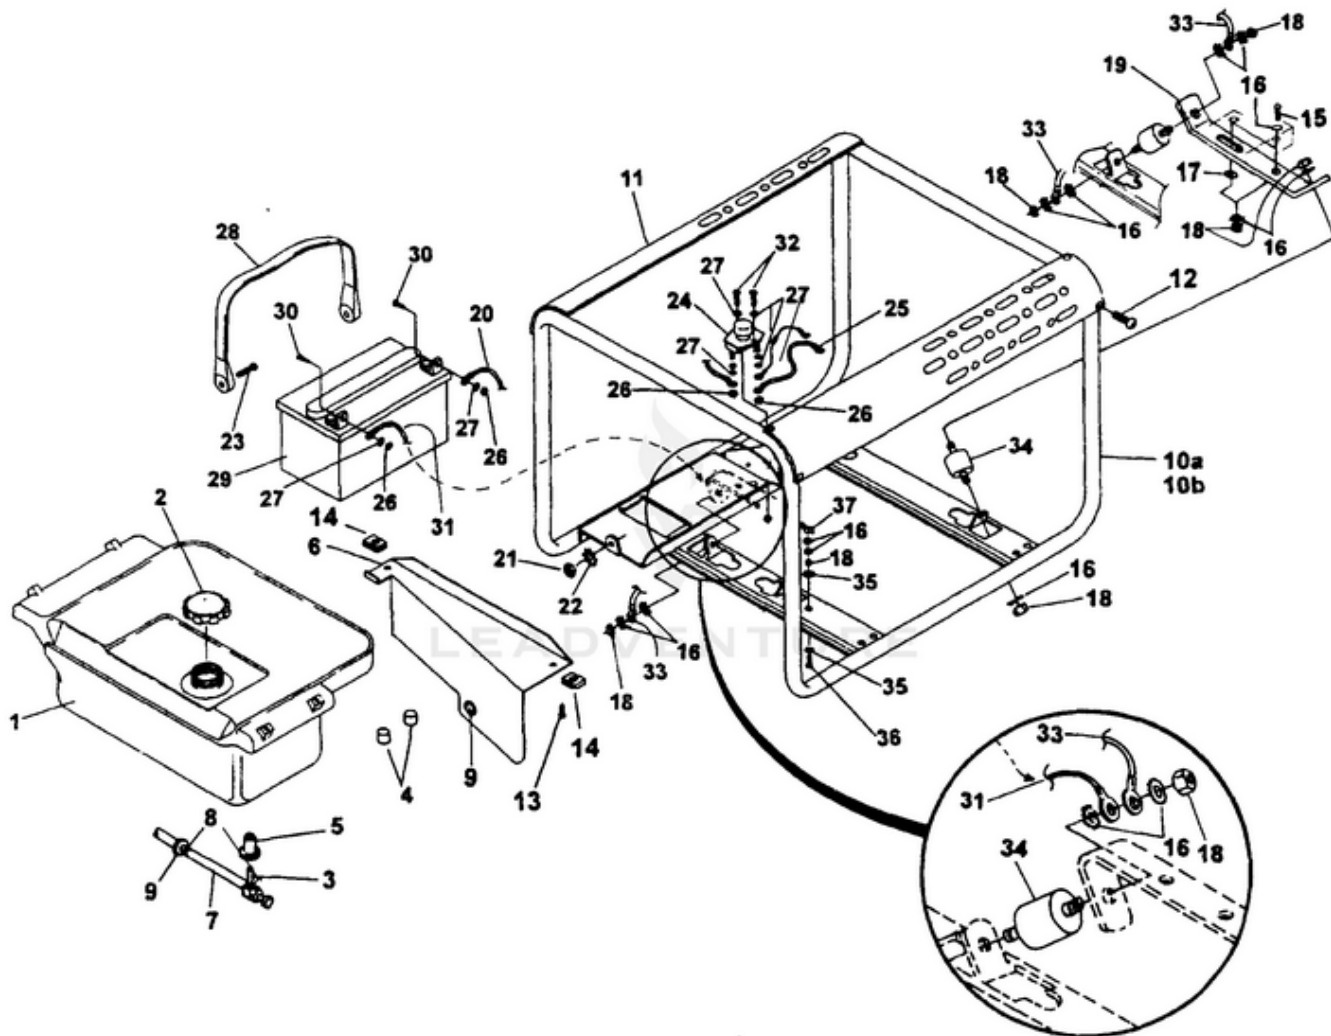

LRIE5500 C.A.R.B. Generator UT-03807 - Tank & Frame

Rendered by LeadVenture, Inc.

Ref #	Part #	Description	Qty	Context	Note
1	A04861	FUEL TANK (5 Gal.)	1		
2	04864	FUEL CAP (2 1/4" dia.)	1		
3	06642	VALVE-Fuel	1		
4	06644	PAD-Fuel Tank	4		
5	47222	BUSHING	1		
6	063881	SHIELD-Fuel Tank	1		
7	4958608	FUEL LINE	1		
8	49587	CLIP-Hose	2		
9	04818	BUSHING-Snap In	1		
10A	A06406	ROLL CAGE (LR4400, LR5500, LR4400/CSA, LR5500/CSA)	1		
10B	A06401	ROLL CAGE (LRE4400, LRE5500, LRE4400/CSA, LRE5500/CSA)	1		
11	063831	BRACE-Tank Support	2		
12	96620	SCREW-Torx (10-24 X 1/2")	8		
13	80577	SCREW-Pan Hd. (8-32 X 3/8")	2		
14	81227	NUT-Hi Speed	2		
15	80197	SCREW-Hex Hd. (5/16-18 X 2")	4		
16	83081	WASHER-Lock (int.)	16		
17	84046	WASHER-Flat	1		
18	81162	NUT-Hex (5/16-18)	15		
19	49265	SUPPORT-Engine	1		
20	A02532	CABLE-Battery (Red, Pos.)	1		
21	81010	NUT-Hex (10-32)	2		
22	83046	WASHER-Lock	2		
23	06665	SCREW-Shoulder (10-32 X 1/4")	2		
24	49705	SWITCH-Starter	1		
	A04799	BATTERY & CABLE KIT	1		
25	04800	BATTERY CABLE (Red, to Switch)	1		
26	81242	NUT-Hex (10-32)	4		
27	83009	WASHER-Lock	4		
28	048011	STRAP-Battery Hold Down	1		
29	49833A	BATTERY (12 Volt)	1		
30	80049	SCREW-Hex Hd. (1/4-20 X 5/8")	2		
31	04802	BATTERY CABLE (Black, to Ground)	1		
32	82477	SCREW-Hex Hd. (1/4-20 X 1/2")	2		
33	A49399	GROUND STRAP	2		
34	49367	ISOLATOR	4		
35	83033	WASHER-Lock (ext./int.)	6		
36	80088	SCREW-Hex Hd. (5/16-18 X 1 1/2")	1		
37	81015	NUT-Wing	1