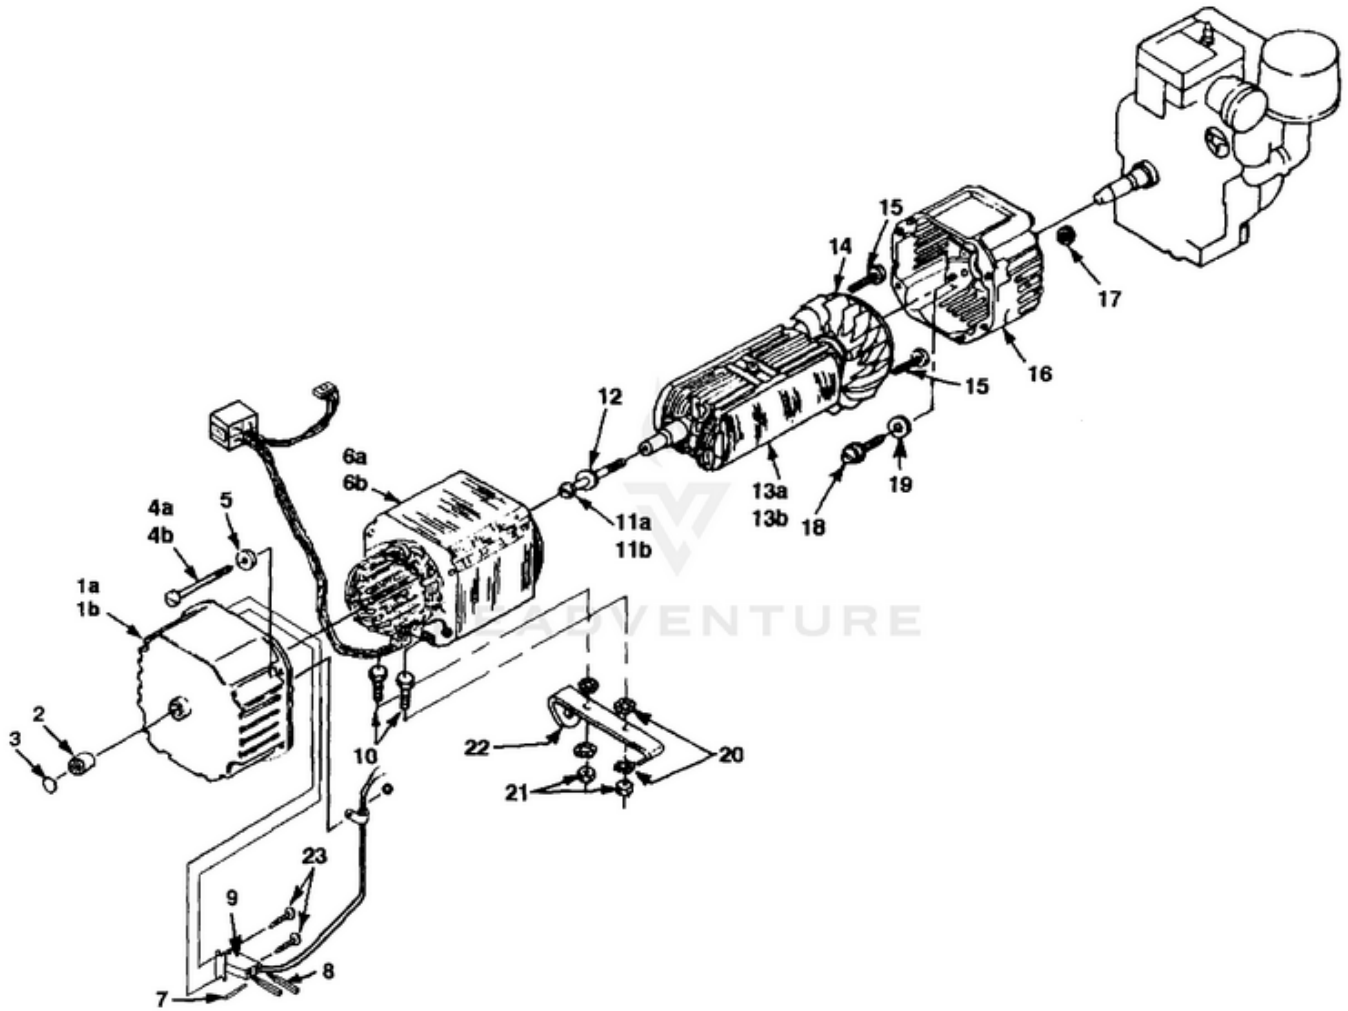

LRIE5500 C.A.R.B. Generator UT-03807 - Generator End

Rendered by LeadVenture, Inc.

Ref #	Part #	Description	Qty	Context	Note
1A	A07068	COMP. BRUSH HEAD(LRI4400 & LRIE4400, LRI5500, LRIE5500)	1		
1B	A07124	COMP. BRUSH HEAD(LRI4400/CSA, LRIE4400/CSA, LRI5500/CSA, LRIE5500/CSA)	1		
2	03044	BEARING-Needle	1		
3	02438	EXPANDER-Plug	1		
4A	4885307	BOLT-Stator (LRI & LRIE 4400'S)	4		
4B	4885301	BOLT-Stator (LRI & LRIE 5500'S)	4		
5	84124	WASHER-Flat	4		
6A	A06771S	STATOR & HARNESS (LRI & LRIE4400'S)	1		
6B	A06770S	STATOR & HARNESS (LRI & LRIE5500'S)	1		
	A03035	BRUSH & RETAINER KIT	1		
7	02857	PIN	1		
8	02664	BRUSH	2		
9	02365	BRUSH HOLDER	1		
10	80083	SCREW-Hex Hd. (5/16-18 X 3/4")	2		
11A	4885210	BOLT-Rotor (LRI & LRIE 4400'S)	1		
11B	4885207	BOLT-Rotor (LRI & LRIE 5500"S)	1		
12	83002	WASHER-Lock (5/16")	1		
13A	A02799AS	ROTOR (LRI & LRIE 4400'S)	1		
13B	A02798AS	ROTOR (LRI & LRIE 5500'S)	1		
14	A04013	FAN-Generator	1		
15	82526	SCREW-Pan Hd. (6-19 X 3/4")	4		
16	020267	END BELL	1		
17	81267	NUT-Hex (1/4-20)	4		
18	80187	SCREW-Hex Hd. (3/8-16 X 3/4")	4		
19	83078	WASHER-Lock	4		
20	83033	WASHER-Lock (int./ext.)	4		
21	81162	NUT-Hex (5/16-18)	2		
22	063781	GENERATOR SUPPORT	1		
23	82526	SCREW-Pan Hd. (6-19 X 3/4")	2