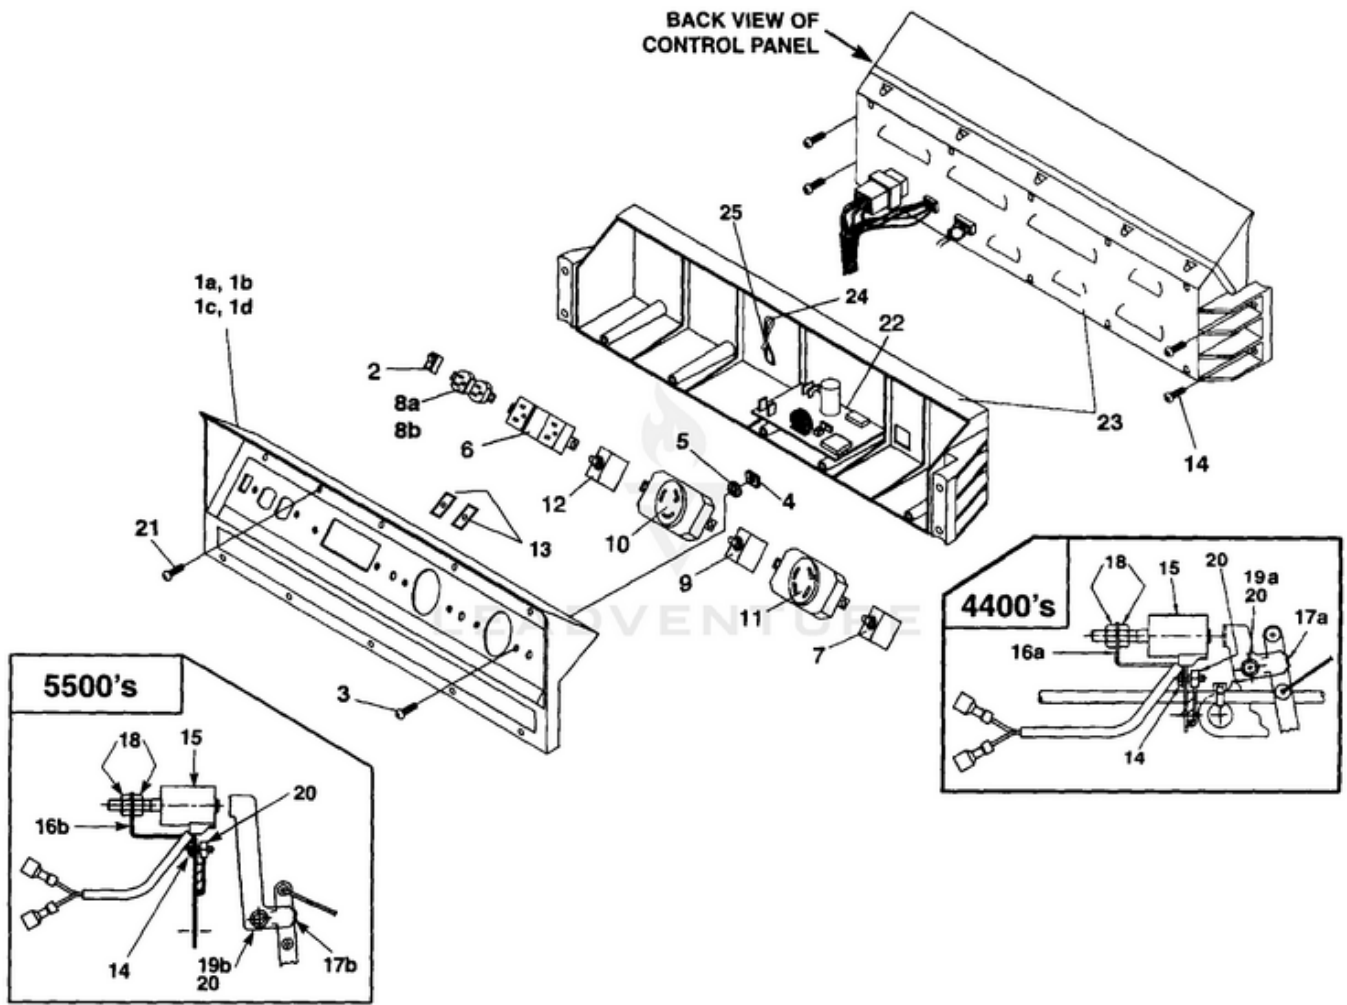

LRIE5500 C.A.R.B. Generator UT-03807 - Control Panel

Rendered by LeadVenture, Inc.

Ref #	Part #	Description	Qty	Context Note
1A	A07101A	CONTROL PANEL (LRI4400, LRIE4400)	1	
1B	A07067A	CONTROL PANEL (LRI5500, LRIE5500)	1	
1C	A07122	CONTROL PANEL (LRI4400/CSA, LRIE4400/CSA)	1	
1D	A07121	CONTROL PANEL (LRI5500/CSA, LRIE5500/CSA)		
2	02497	SWITCH	1	
3	80577	SCREW-Pan Hd. (8-32 X 7/8")	8	
4	81009	NUT-Hex	8	
5	83022	WASHER-Lock	8	
6	04058	RECEPTACLE (GFCI)	1	
7	49831A	CIRCUIT BREAKER (20 amp)	2	
8A	51373	RECEPTACLE-Duplex (LRI4400, LRIE4400, LRI5500, LRIE5500)	1	
8B	49803A	RECEPTACLE-Duplex (120 V) (LRI4400/CSA)	1	
9	06692A	CIRCUIT BREAKER (30 amp)	1	
10	42601	RECEPTACLE-Locking (120V)	1	
11	46508	RECEPTACLE-Locking (240V)	1	
12	01649A	CIRCUIT BREAKER (15 amp)	2	(LRI4400/CSA, LRIE4400/CSA, LRI5500/CSA, LRIE5500/CSA, LRIE4400/CSA, LRI5500/CSA, LRIE/5500/CSA)
13	98792	RUBBER BUMPER	2	
14	96620	SCREW-Torx Hd. (10-24 X 1/2)	4	
15	A07062	ELECTROMAGNET	1	
16A	070781	BRACKET (8HP) (4400's)	1	
16B	070661	BRACKET (11HP) (5500's)	1	
17A	070791	PADDLE (8HP) (4400's)	1	
17B	070651	PADDLE (11HP) (5500's)	1	
18	810652	NUT-Hex (1/4-28) (4400 & 5500)	2	
19A	80049	SCREW-Hex Hd. (1/4-20 X 5/8") (4400 & 5500)	1	
19B	80049	SCREW-Hex Hd. (1/4-20 X 5/8") (4400 & 5500)	1	
20	81227	SPEED Nut (8-32) (4400 & 5500)	2	
21	82536	SCREW-Plastite (8-16 X 3/4")	10	
22	A06257	CONTROL BOARD	1	
23	066461	CONTROL PANEL-Back	1	
24	46840	TIE, Cable	1	
25	06655	Clip, Tie	1	