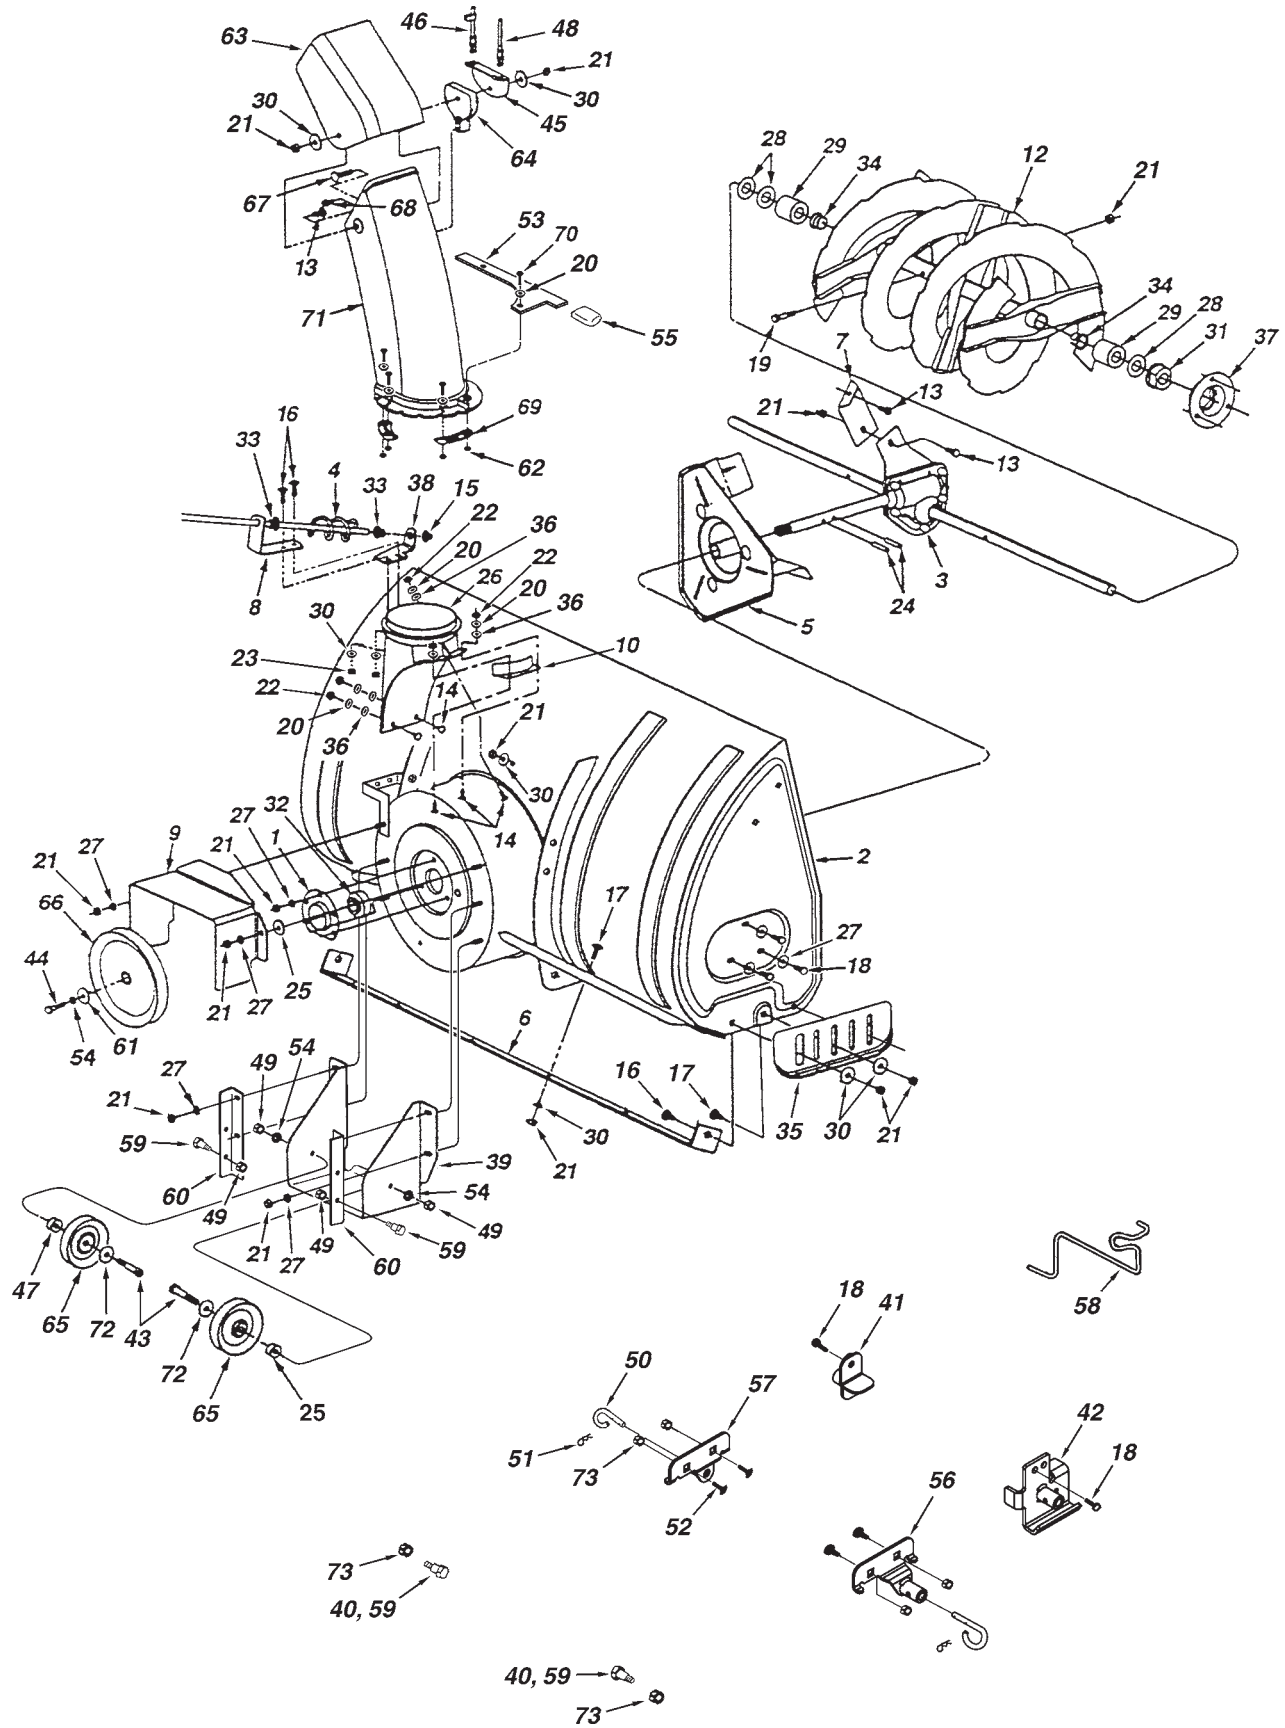

PARTS

REPAIR PARTS FOR MODEL LST42B 42" SNOW THROWER

REPAIR PARTS FOR MODEL LST42B 42" SNOW THROWER

REF. NO.	PART NO.	QTY.	DESCRIPTION	REF. NO.	PART NO.	QTY.	DESCRIPTION
1	05931	1	Housing, Bearing	50	43038	2	Pin, Pivot Lock
2	64184	1	Housing Assembly	51	43343	2	Pin, Hair Cotter #4 (1/8")
3	618-0616	1	Gear Assembly	52	43350	4	Carriage Bolt, 3/8-16 x 1"
4	63579	1	Chute Crank Rod Assembly	53	24394	1	Bracket, Chute Anti-rotation
5	63768	1	Impeller Assembly	54	43003	3	Lock Washer, 3/8"
6	24773	1	Scraper Plate	55	1643-60	1	Plastic Cap
7	703-2734	1	Bracket, Housing Brace	56	64452	1	Hanger Bracket Assembly, R.H.
8	703-2735A	1	Bracket, Chute Crank	57	64451	1	Hanger Bracket Assembly, L.H.
9	24816	1	Cover, Belt	58	47043	1	Keeper, Engine Pulley
10	705-5226	1	Chute Reinforcement	59	48106	4	Bolt, Shoulder
11	705-5269	1	Spiral Assembly, L.H. (not shown)	60	24466	2	Bracket, Down Stop
12	705-5270	1	Spiral Assembly, R.H.	61	736-0247	1	Washer,
13	43182	3	Hex Bolt, 5/16-18 x 3/4" Lg.	62	47598	6	Hex Lock Nut, 1/4" Flanged
14	44950	5	Carriage Bolt, 1/4-20 x 3/4"	63	731-0921	1	Chute, Upper
15	44917	1	Palnut, 3/8"	64	731-1313C	1	Guide, Cable
16	44326	4	Carriage Bolt, 5/16-18 x 1" Lg.	65	47044	2	Pulley, V Type 4"
17	43080	10	Carriage Bolt, 5/16-18 x 3/4" Lg.	66	47026	1	Pulley, V Type
18	46703	8	Bolt, Self-Tap 5/16" x 3/4"	67	43085	1	Hex Bolt, 5/16-18 x 1-1/2"
19	710-0890A	2	Bolt, Shear 5/16-18 x 1-1/2"	68	710-0896	1	Screw, 1/4-14 x 5/8"
20	43088	11	Washer, 1/4"	69	731-0851A	3	Chute Keeper
21	43064	27	Hex Lock Nut, 5/16-18 Thd.	70	43661	6	Hex Bolt, 1/4-20 x 1"
22	43013	5	Hex Lock Nut, 1/4-20	71	731-1300C	1	Chute, Lower
23	47810	2	Hex Nut, 5/16-18 Nylock	72	43070	2	Washer, 3/8"
24	715-0114	2	Spiral Pin, 1/4" x 1-1/2" Lg.	73	47572	6	Hex Lock Nut, 3/8-16 Flanged
25	750-0437	2	Bushing		49957	1	Owner's Manual
26	731-1379A	1	Chute Adapter				
27	43086	15	Lock Washer, 5/16"				
28	736-0188	6	Washer, .76" x 1.49" x .06"				
29	711-0469	4	Spacer, .75 ID x 1.25 OD x .5 L				
30	43081	18	Washer, 5/16" Std. Wrt.				
31	47615	2	Bearing, Flange				
32	741-0309	1	Bearing, Ball				
33	741-0475	2	Bushing, Plastic 3/8"				
34	741-0493A	4	Bearing, Split, 3/4"				
35	24279	2	Skid Shoe				
36	48015	5	Washer, Nylon				
37	784-5618	2	Housing, Bearing				
38	24393	1	Bracket, Chute Crank				
39	24281	1	Bracket, Idler				
40	49933	2	Shoulder Bolt, Round Head				
41	65367	1	Hanger Bracket Assembly, L.H.				
42	65450	1	Hanger Bracket Assembly, R.H.				
43	41576	2	Hex Bolt, 3/8-16 x 1-3/4"				
44	44377	1	Hex Bolt, 3/8-24 x 1"				
45	784-5594	1	Bracket, Cable				
46	746-0929	1	Cable, Chute Control With Clip				
47	711-0242	1	Spacer				
48	746-0928	1	Cable, Chute Control				
49	43082	4	Nut, Hex Lock, 3/8-16