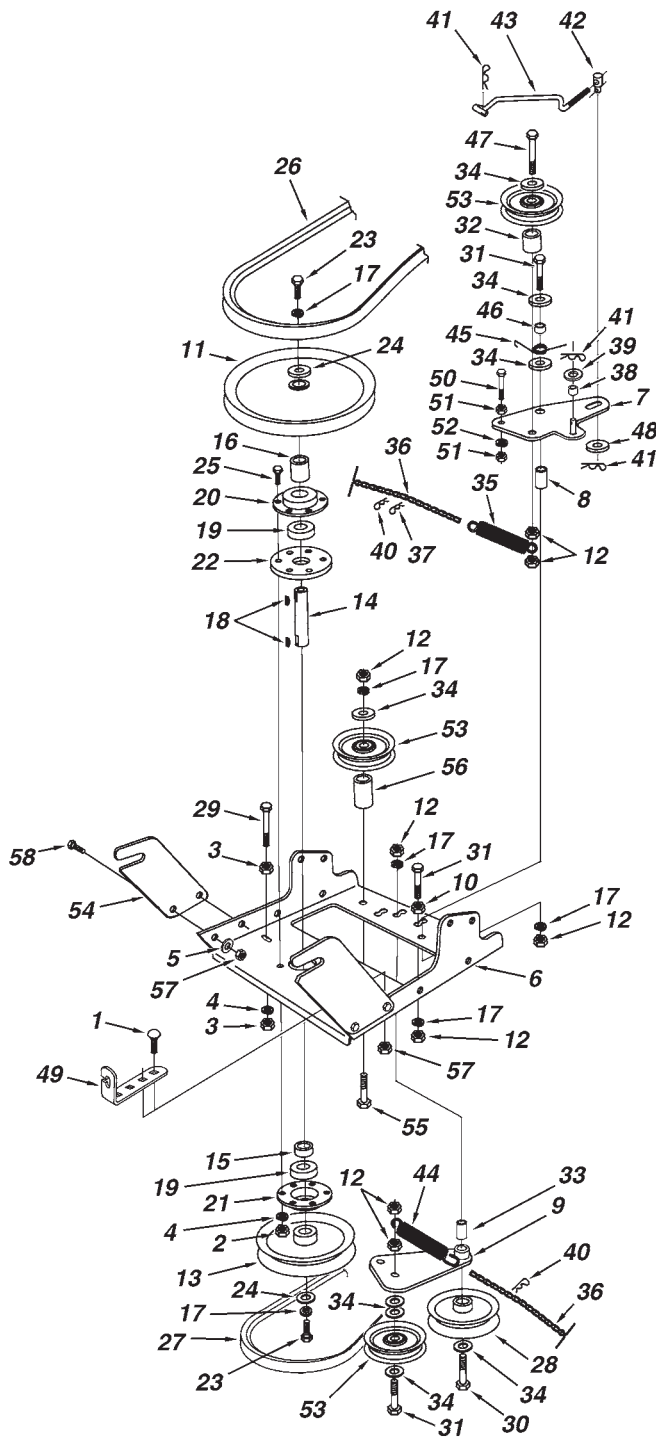

REPAIR PARTS FOR MODEL LST42B 42" SNOW THROWER

REF. NO.	PART NO.	QTY.	DESCRIPTION
1	43080	2	Carriage Bolt, 5/16-18 x 3/4"
2	43064	3	Hex Lock Nut, 5/16-18
3	43083	2	Hex Nut, 5/16-18
4	43086	4	Lock Washer, 5/16"
5	43081	4	Washer, 5/16" Std. Wrt.
6	25727	1	Frame, Clutch and Pulley
7	63904	1	Idler Arm Assembly
8	24286	1	Spacer, Pivot
9	63762	1	Idler Bracket Assembly
10	43015	1	Hex Nut, 3/8-16
11	46981	1	Pulley, V Type 9"
12	43082	8	Nut, Hex Lock, 3/8-16
13	46982	1	Pulley, V Type 5-1/2"
14	738-0680	1	Shaft
15	750-0456	1	Spacer
16	750-0660	1	Spacer
17	43003	6	Lock Washer, 3/8"
18	714-0161	2	Key
19	741-0919	2	Bearing, Ball
20	08253B	1	Housing, Bearing
21	15296A	1	Housing, Open Bearing
22	14088B	1	Spacer, Spindle
23	44377	2	Hex Bolt, 3/8-24 x 1"
24	736-0247	2	Washer
25	43063	3	Hex Bolt, 5/16-18 x 1"
26	46989	1	Belt, V Type Drive (55")
	48138	1	Belt, V Type Drive (56")
27	47846	1	Belt, V Type Auger
28	47044	1	Pulley, V Type 4"
29	47025	1	Hex Bolt, 5/16-18 x 3-1/2"
30	43432	1	Hex Bolt, 3/8-16 x 2-1/2"
31	43054	3	Hex Bolt, 3/8-16 x 2"
32	24571	1	Spacer
33	24472	1	Spacer, Pivot
34	43070	8	Washer, 3/8"
35	46959	1	Spring
36	46963	2	Chain
37	43055	1	Pin, Hair Cotter, 3/32"
38	23727	1	Spacer
39	43088	1	Washer, 1/4"
40	43343	2	Pin, Hair Cotter #4 (1/8")
41	47134	2	Pin, Hair Cotter 5/64"
42	711-0198	1	Trunnion
43	46948	1	Rod, Engagement
44	47620	1	Spring
45	47607	1	Spring, Torsion
46	23625	1	Spacer
47	43509	1	Hex Bolt, 3/8-16 x 2-3/4" Lg.
48	47605	1	Washer, Flat 3/8"
49	24558	1	Cable Bracket
50	49870	1	Hex Bolt, 1/4-20 x 2-1/2"
51	43178	2	Hex Nut, 1/4-20
52	43177	1	Lock Washer, 1/4"
53	48883	3	Pulley, Flat 3-5/8"
54	25728	2	Rear Pulley Frame Bracket
55	46938	1	Hex Bolt, 3/8-16 x 3-1/4"
56	25780	1	Spacer
57	47810	6	Hex Nut, 5/16-18 Nylock
58	43182	4	Hex Bolt, 5/16-18 x 3/4"