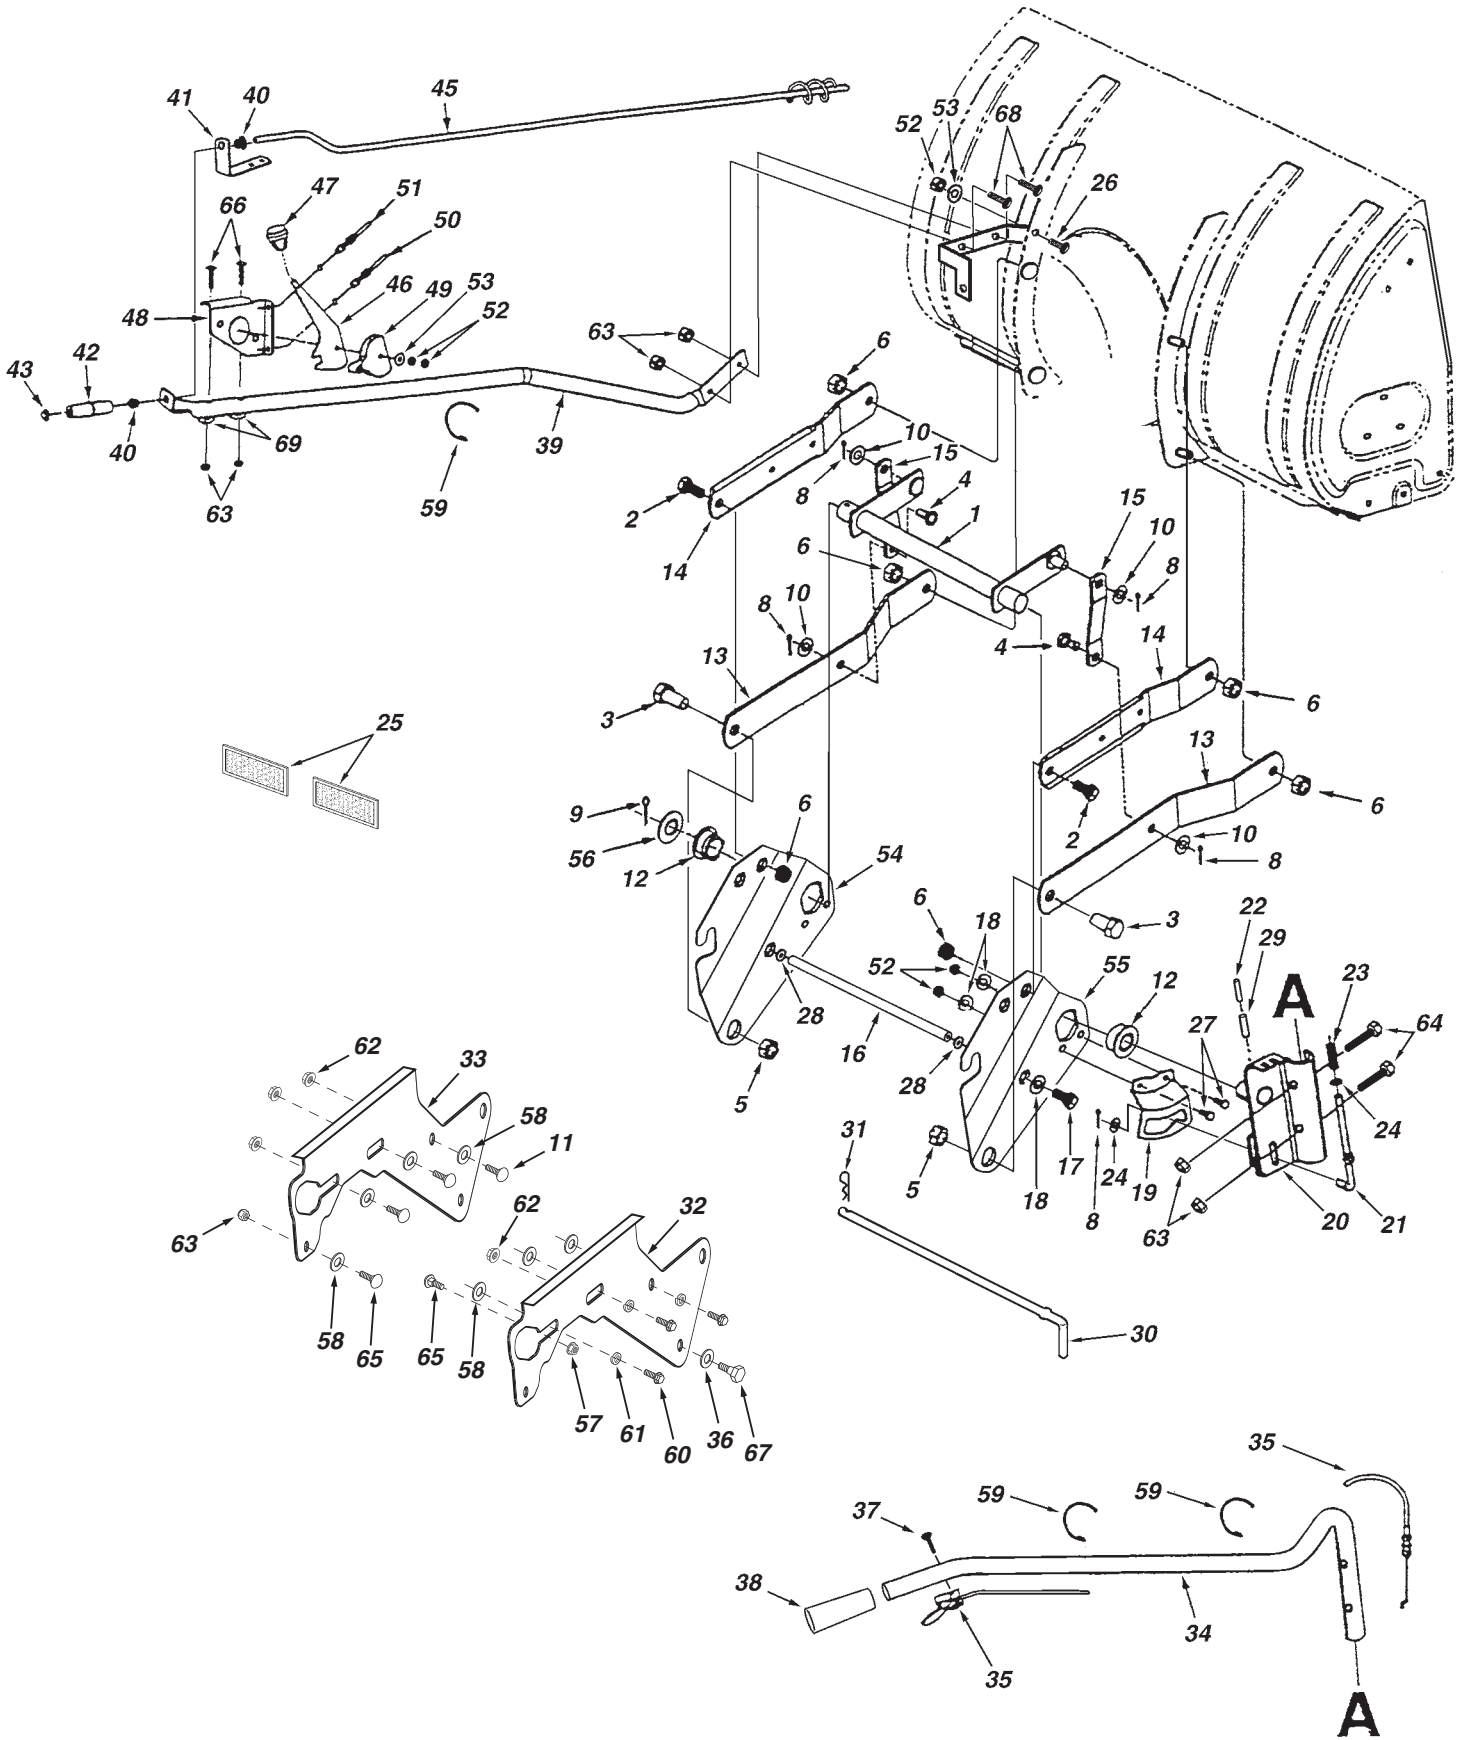

REPAIR PARTS FOR MODEL LST42B 42" SNOW THROWER

REPAIR PARTS FOR MODEL LST42B 42" SNOW THROWER

REF. NO.	PART NO.	QTY.	DESCRIPTION	REF. NO.	PART NO.	QTY.	DESCRIPTION
1	64637	1	Lift Shaft Assembly	42	720-0201A	1	Knob, Crank
2	710-0865	2	Hex Bolt, 1/2-13 x 1"	43	44917	1	Palnut, 3/8"
3	710-0367	2	Hex Bolt, 5/8-11 x 1-1/2"	45	63579	1	Assembly, Chute Crank Rod
4	711-0332	2	Pin, Bracket Lift	46	784-5604	1	Handle, Chute Tilt
5	712-0261	2	Nut, Hex Lock 5/8-11 Thread	47	720-0232	1	Knob
6	43262	6	Nut, Hex Lock 1/2-13	48	603-0302	1	Assembly, Chute Tilt Bracket
8	142	5	Pin, Cotter 1/8" x 3/4"	49	731-1313C	1	Guide, Cable
9	43093	1	Pin, Cotter 1/8" x 1-1/2"	50	746-0928	1	Cable, Chute Control
10	R19171616	4	Washer, 17/32" x 1"	51	746-0929	1	Cable, Chute Control with Clip
11	43350	6	Carriage Bolt, 3/8-16 x 1"	52	43064	5	Nut, Hex Lock 5/16-18
12	741-0192	2	Bearing, Flange With Flats	53	43081	2	Washer, 5/16"
13	783-0380	2	Link, 15.80" Long	54	24285	1	Plate, Mounting (L.H.)
14	783-0381	2	Link, 11.75" Long	55	24284	1	Plate, Mounting (R.H.)
15	24476	2	Link, 4.88" Long	56	43601	1	Washer, 1.59" x 1.032" x .060"
16	24311	1	Rod, Spacer	57	46584	1	Nut, Whizlock, 5/16-18
17	47599	2	Hex Bolt, 5/16-18 x 1" (Locking)	58	R19172410	8	Washer, 1/2"
18	43086	4	Lock Washer, 5/16"	59	726-0178	3	Tie, Nylon
19	24820	1	Bracket, Lift	60	47631	6	Hex Bolt, 3/8-16 x 1" Self Tap
20	63773	1	Assembly, Handle Lift Bracket	61	43003	6	Lock Washer, 3/8"
21	48049	1	Rod, Index Lift	62	47572	6	Nut, Flanged Lock 3/8-16
22	47369	1	Pin, Spring 3/16" x 1-3/4"	63	47810	8	Nut, Nylock Hex 5/16-18
23	732-0306	1	Spring, Compression	64	43084	2	Hex Bolt, 5/16-18 x 1-3/4"
24	R19131316	2	Washer, 13/32" x 13/16"	65	44326	2	Carriage Bolt, 5/16-18 x 1"
25	47788	2	Reflector, Rear	66	44215	2	Carriage Bolt, 5/16-18 x 1-3/4"
26	43080	1	Carriage Bolt, 5/16-18 x 3/4"	67	48106	2	Bolt, Shoulder
27	43182	2	Hex Bolt, 5/16-18 x 3/4"	68	43682	2	Carriage Bolt, 5/16-18 x 1-1/4"
28	R19111116	2	Washer, 11/32 x 11/16 x 3/64	69	44695	2	Washer, Bowed
29	47368	1	Pin, Spring 5/16" x 1-3/4"				
30	46954	1	Pin, Attachment				
31	43343	1	Pin, Haircotter #4 (1/8")				
32	25678	1	Plate, Side (R.H.)				
33	25679	1	Plate, Side (L.H.)				
34	49916	1	Tube, Lift Handle				
35	49912	1	Trigger and Lift Cable Assembly				
36	43070	2	Washer, 3/8"				
37	710-1233	1	Screw, Oval #10-24 x 1"				
38	46446	1	Grip, Handle				
39	47027	1	Tube, Crank Rod Support				
40	741-0475	2	Bushing, 3/8" Plastic				
41	703-2735A	1	Bracket, Chute Crank