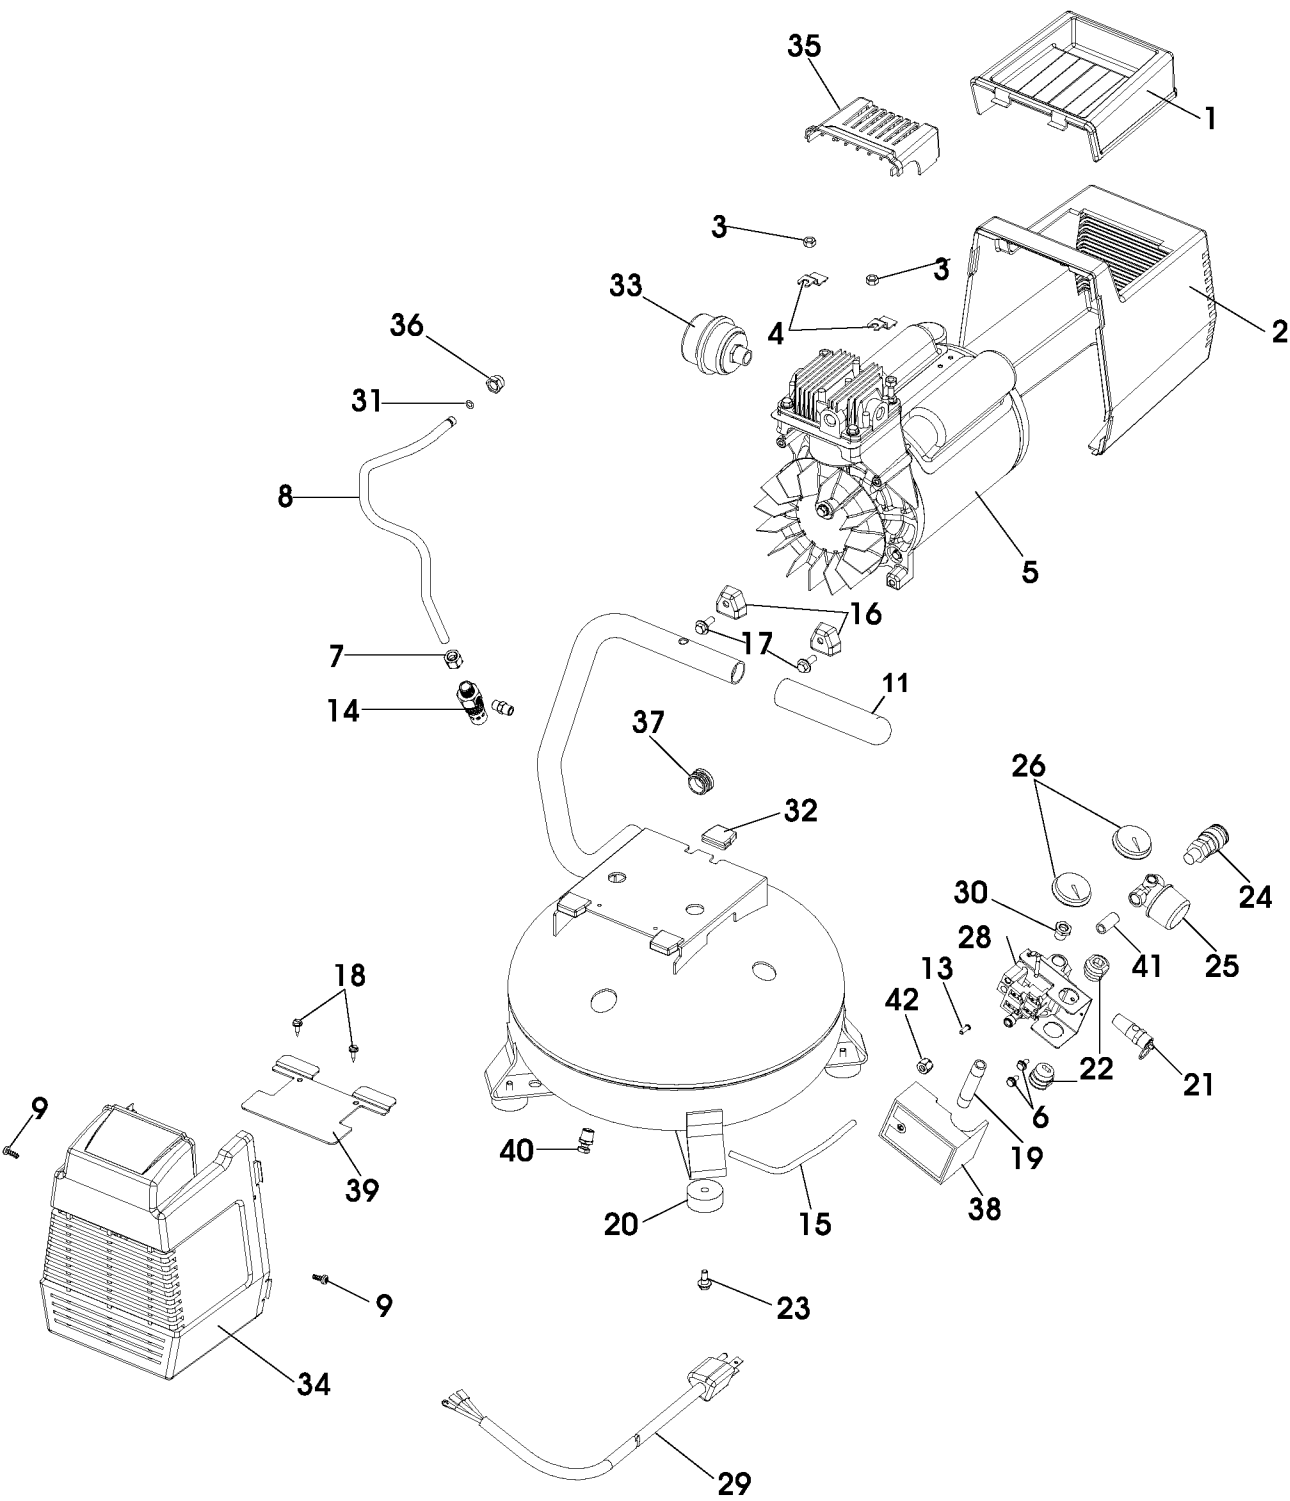

Assemble connecting rod so that the outside of rod is flush with outside of bearing.

Torque 42 to 48 in.-lbs.

Parts List for MAC1200 Type 1

Item Number	Part Number	Description	Qty Required
1	CAC-1080	TRAY TOOL	1
2	AC-0046	SHROUD REAR 3PT SING	1
3	038738-00	NUT	2
4	CAC-1121	BRACKET SHROUD	2
6	SSF-1001-1	SCREW #10-32X.375 HH	2
7	SSP-7813	ASSY NUT SLEEVE 3/8	1
8	000000-00	No Longer Available	1
9	SSF-3156	SCREW #10-9X.500 THD	2
11	AC-0261	GRIP HANDLE 1.00 TUB	1
13	5130039-00	SLEEVE	1
14	A19711	VALVE CHECK 1/2NPT X	1
16	ACG-18	CUP SADDLE MOUNT	2
17	91895680	SCREW .250-20X.750 H	2
18	SSF-953-ZN	SCREW #10X.625 HHW S	1
19	SSP-480	NIPPLE 1/4-18 NPT X	1
20	SST-5314-1	BUMPER RECESS RUBBER	3
21	TIA-4150	VALVE SAFETY 150 .25	1
22	33821-00	BUSHING	2
22	438010040063	HEYCO BUSHINGS	1
24	000000-00	No Longer Available	1
25	CAC-4296-1	REGULATOR 3PORT P2 L	1
26	Z-AC-0266	GUAGE MAKITA 200 PSI	2
28	000000-00	No Longer Available	1
29	SUDL-403-1	ASSY CORD POWER SJT	1
30	SSP-6021	BUSHING REDUCER 1/8-	1
31	SSG-3105	ORING 306/296ID 073/	1
32	ACG-19	ISOLATOR 3 POINT MOU	3