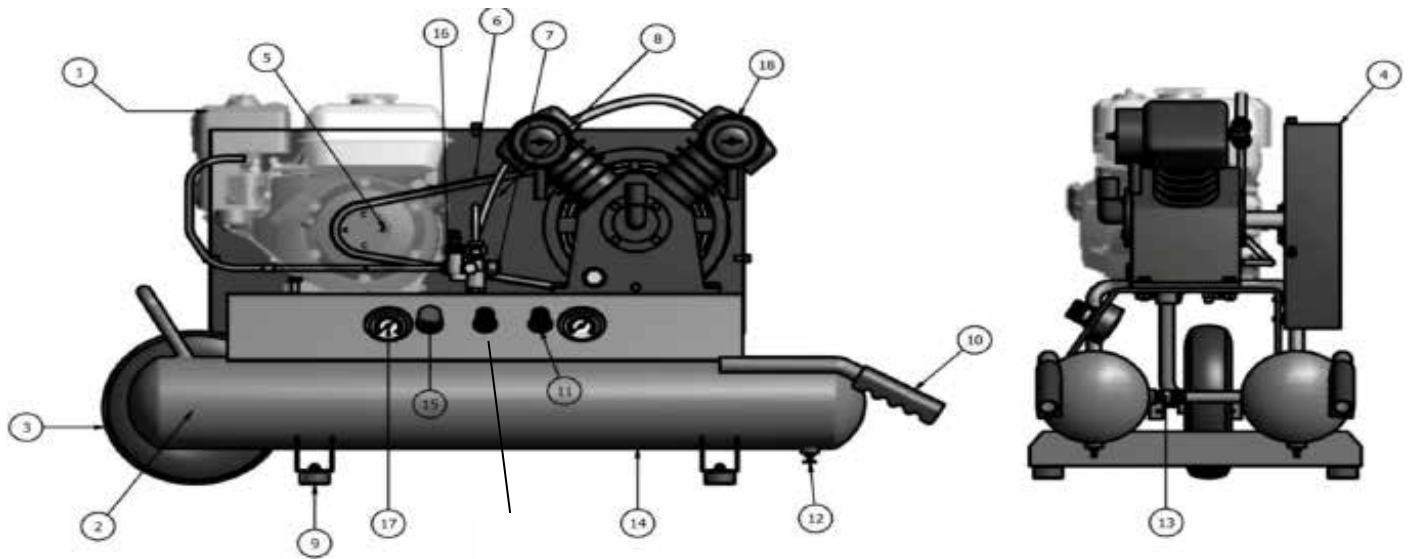

08 - 2015
 MAC5501G
 ENGINE COMPRESSOR

Item No.	Type	Sub	Part No.	Description	Qty	Unit
1			GX-160UT2QX2-R	GX160 UNIT2 HONDA ENGINE	1	PC.
2			WA1001	AXLE	1	PC.
3			TT-WHEEL-SQ-FF	FLAT FREE TIRE	1	PC.
4			TT-GUARD	BELT GUARD	1	PC.
5			MA38X3/4	PULLEY	1	PC.
6		1	A49	V-BELT	1	PC.
		2	4L530	V-BELT	1	PC.
7			TCLP-30	BULL WHIP (THROTTLE CONTROL)	1	PC.
8			TU-1/2-24/90/90	STAINLESS STEEL BRAIDED DISCHARGE TUBE	1	PC.
9			TT-FOOT	VIBRATION ISOLATOR	4	PC.
10			435017	HANDLE GRIP	2	PC.
11			10TT-8	1/4" UNIVERSAL QUICK COUPLER	2	PC.
12			10TT-21	DRAIN COCK	2	PC.
13			PSV1/4-150	SAFETY VALVE	1	PC.
14			10TT41X5-BLK	10 GALLON WHEELBARROW TANK, BULK	1	PC.
14			10TT41X5-M	10 GALLON WHEELBARROW TANK	1	PC.
15			50008-93100	MANIFOLD/REGULATOR	1	PC.
16			LMV100F	CHECK VALVE/ UNLOADER	1	PC.
17			10TT-17	PRESSURE GAUGE	2	PC.
18			PV02A	COMPRESSOR PUMP W/ FLYWHEEL *See Page 2	1	PC.
20			10TT-9	TRIPLE MANIFOLD BLOCK, SILVER	1	PC.