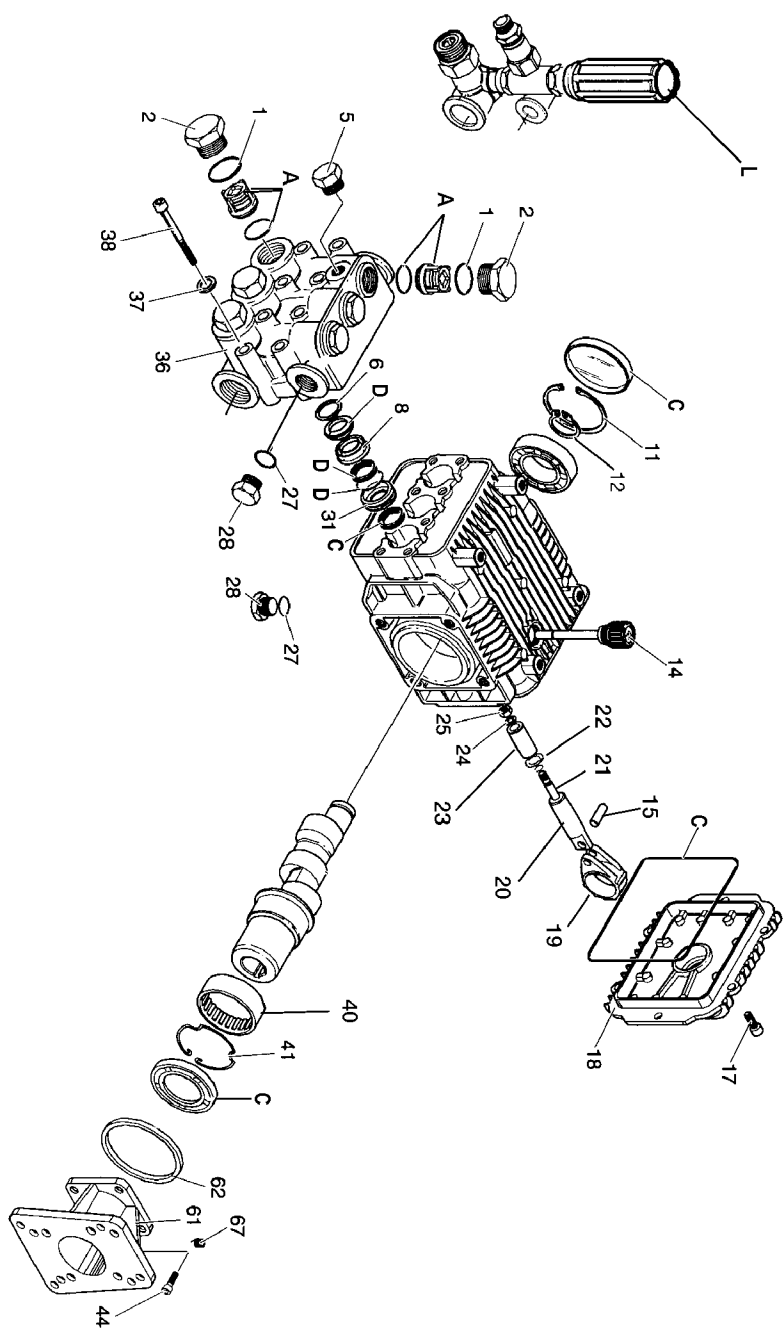

20242 - AR - UNLOADER REPAIR KIT

AR-2611 O-Ring Kit

AR-1864 Valve Kit

AR-2739 Piston Kit

AR-2741 Water/Packing Kit

AR-2787 Gasket Kit

Parts List for MH9000B Type 0

Item Number	Part Number	Description	Qty Required
1	AR-960160	O-RING	1
2	AR-1260160	VALVE CAP	1
5	AR-620301	PLUG	1
6	AR-1780130	RING SUPPORT	1
8	AR-1780090	GUIDE PISTON	1
11	AR-1260790	CIRCLIP	1
12	AR-1780550	RING SNAP	1
14	AR-880130	CAP OIL	1
15	AR-1780050	PIN PISTON	1
17	AR-1200430	SCREW	1
18	AR-1789010	COVER COMPLETE	1
19	AR-1780040	ROD CON	1
20	AR-1780060	GUIDING PISTON	1
21	AR-480480	O-RING	1
22	AR-1260091	DISC SPACER	1
23	AR-1780070	PISTON	1
24	AR-1260100	WASHER PISTON	1
25	AR-1260110	NUT	1
27	AR-740290	O-RING	1
28	AR-880530	PLUG	1
31	AR-1780100	GUIDE REAR PISTON	1
36	AR-1780380	HEAD	1
37	AR-1381550	WASHER	1
38	AR-1322730	SCREW	1
40	AR-1321190	BEARING	1
41	AR-1321080	RING SNAP	1
44	AR-180030	SCREW	1

Parts List for MH9000B Type 0

Item Number	Part Number	Description	Qty Required
60	000000-00	No Longer Available	1
61	000000-00	No Longer Available	1
62	000000-00	No Longer Available	1
67	AR-820440	SCREW GRUB	1
68	AR-1864	KIT VALVE	1
69	AR-2544	KIT PISTON	1
70	AR-2787	KIT GASKET	1
71	AR-2741	KIT SEAL WATER	1
72	AR-20242	UNLOADER	1
101	AR-1560051	ADAPTER	1
102	AR-1080540	PISTON UPPER	1
103	AR-1540272	SCREW	1
104	AR-1560010	OUTLET BODY	1
105	AR-1560640	FITTING	1
106	AR-1540090	FITTING	1
107	AR-1080610	PLATE	1
109	AR-1560111	NIPPLE 3/8	1
110	AR-1540110	WASHER RING	1
111	AR-1540120	WASHER RING	1
112	AR-1560320	PISTON LOWER	1
501	PK16852	KIT PUMP AR#XMV3G32D	1
502	17657	VALVE THERMAL RELIEF	1
503	16776	VALVE EASY STRT CTRL	1
504	17316	FILTER INLINE	1
505	000000-00	No Longer Available	1
506	15128	HOSEBARB ASSY 1/4 X	1
507	D28541	HOSE .283/.307IN ID	1