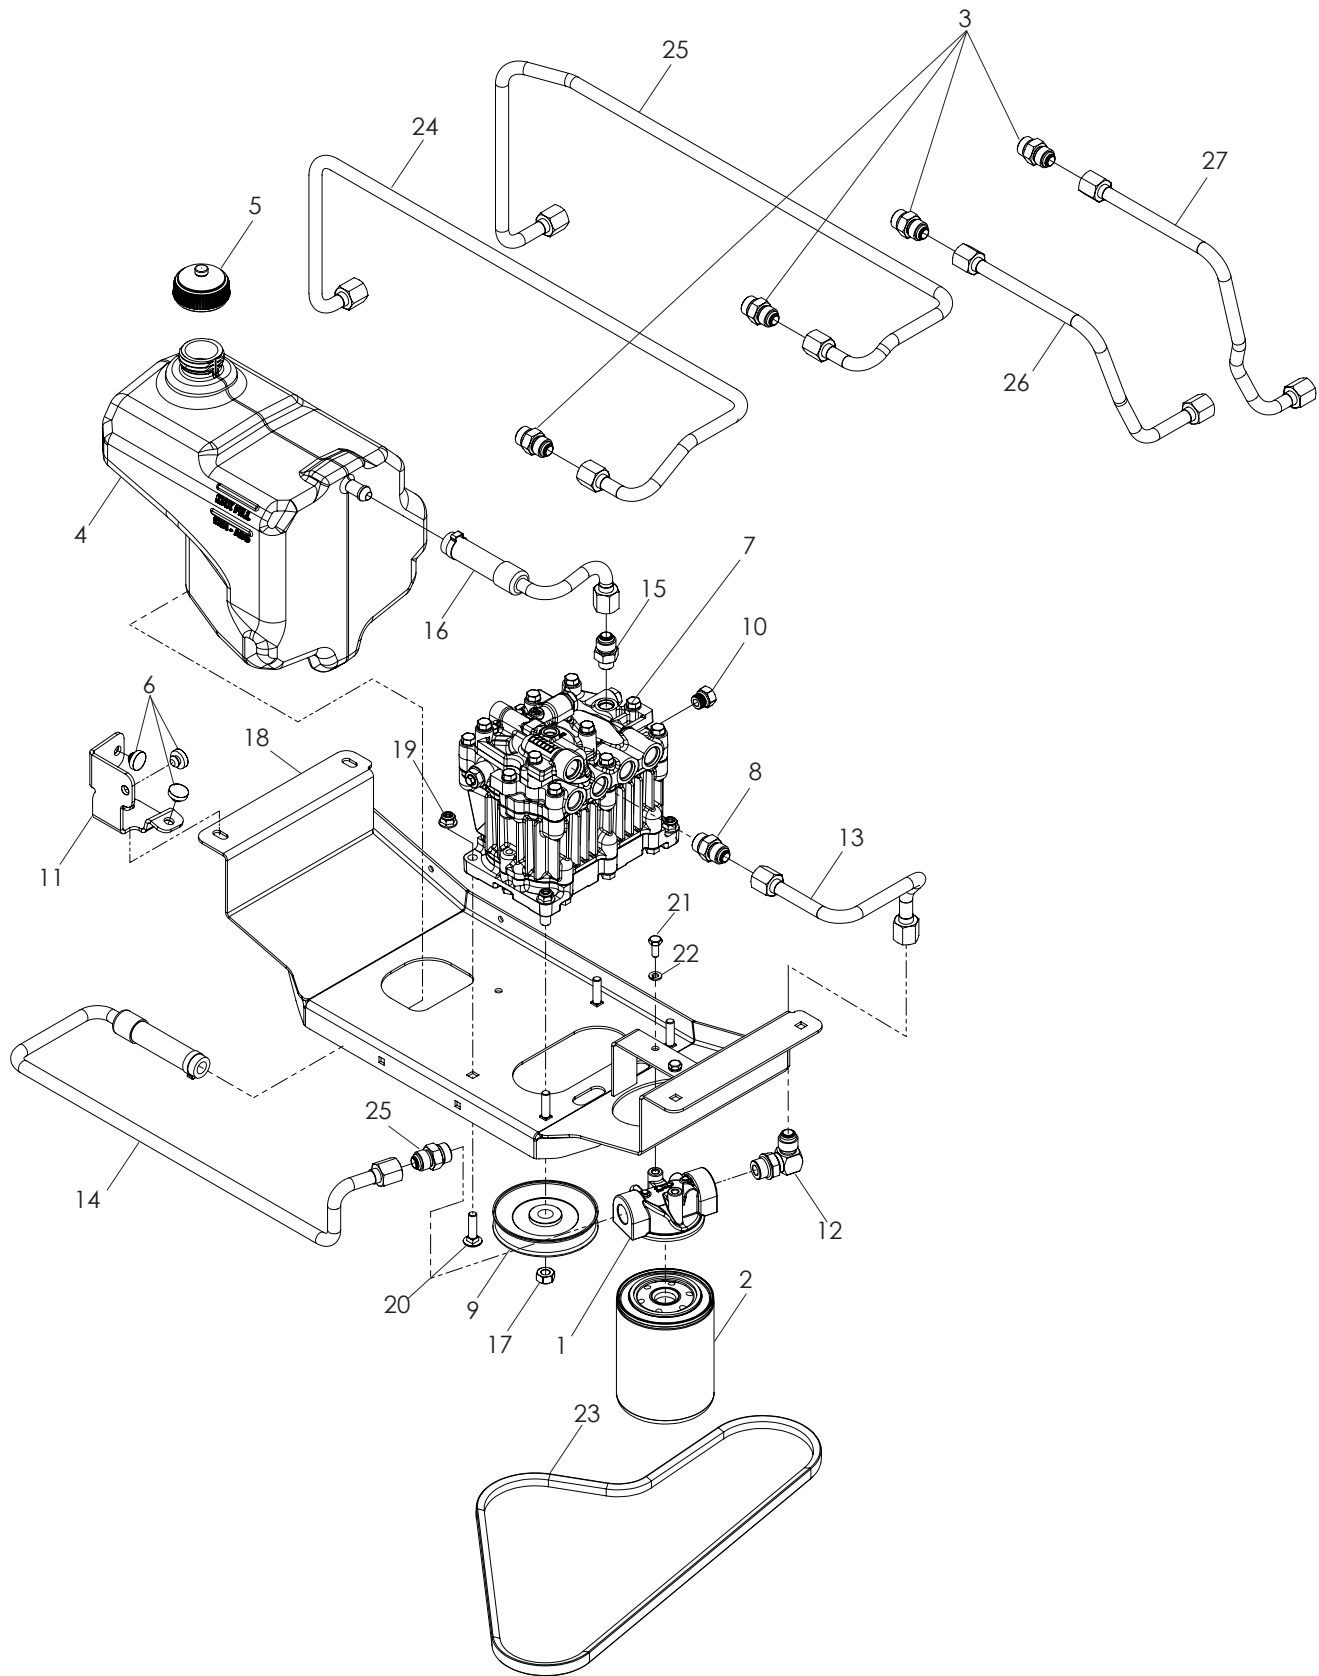

HYDRAULIC PUMP-MOTOR