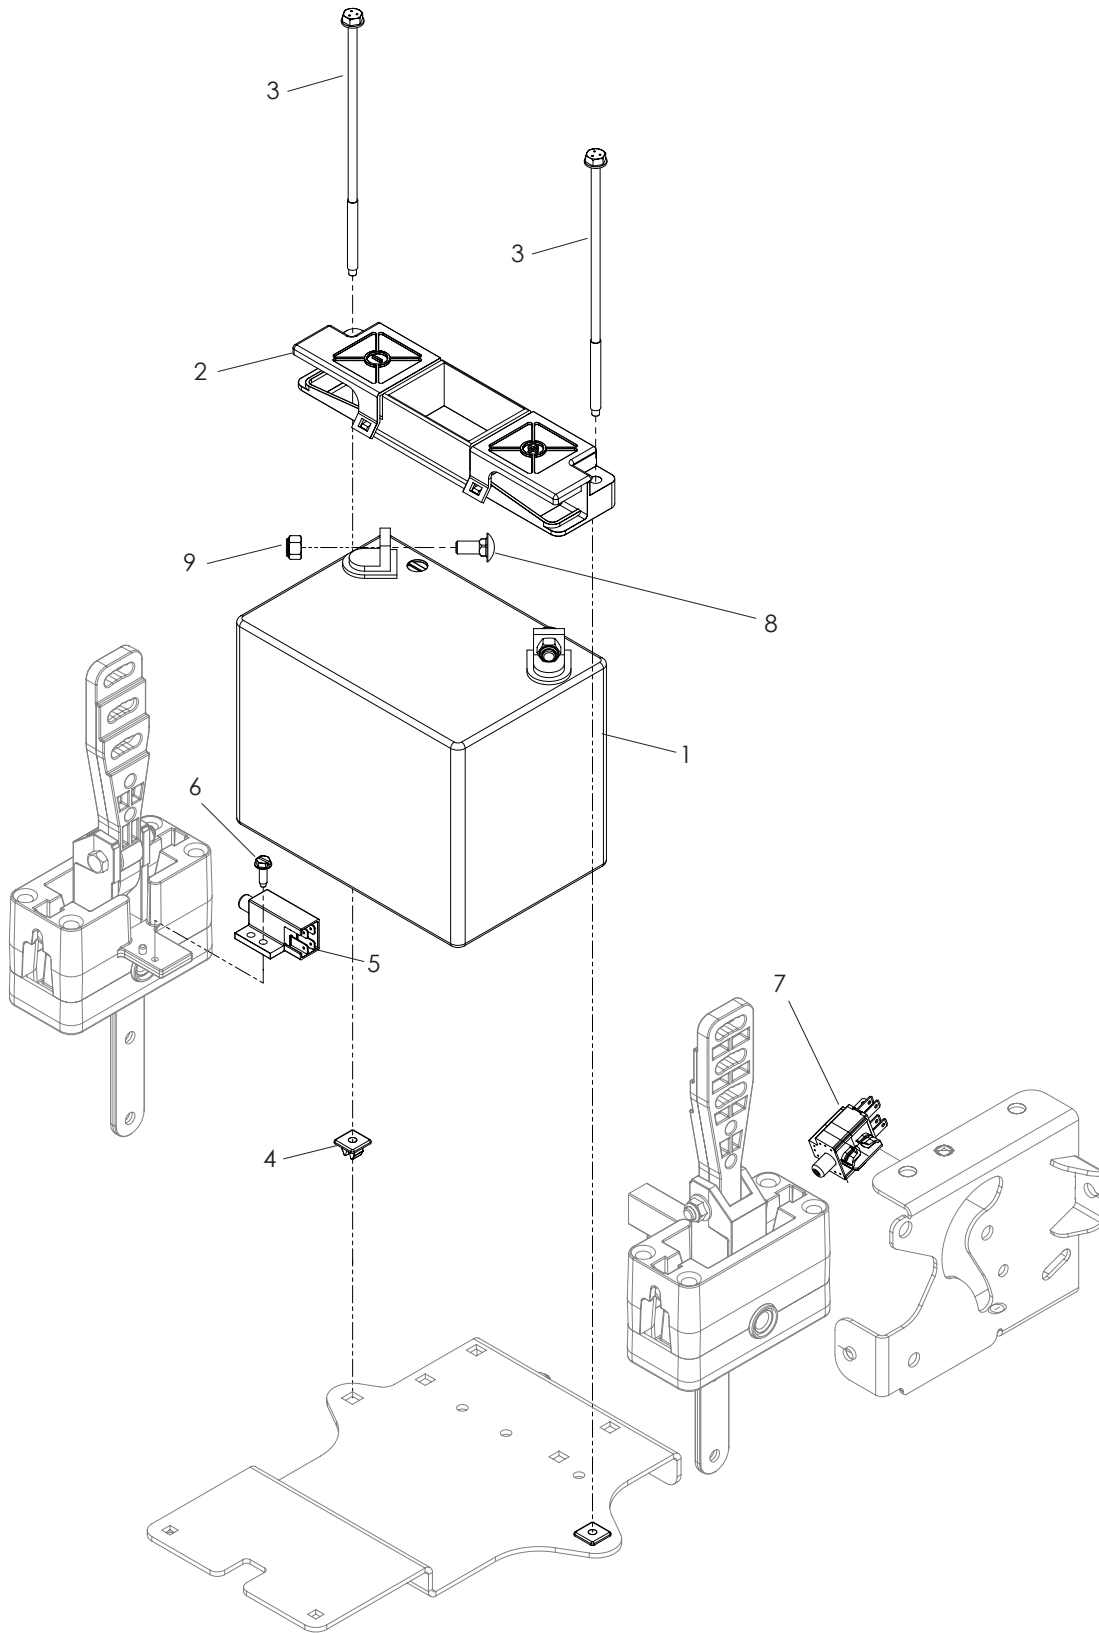

SEAT

SEAT

ITEM	PART NO.	QTY.	DESCRIPTION	ITEM	PART NO.	QTY.	DESCRIPTION
1..	539 132745....	1	MOUNT, SEAT W/DECALS	12..	539 131656....	1	SUPPORT, SEAT
2..	539 132894....	8	RIVET, ³ / ₁₆ , GRIP	13..	539 131778....	1	SUPPORT, LT
3..	539 131763....	1	PANEL, HEX	14..	539 131779....	1	SUPPORT, RT
4..	539 131899....	1	STOP, SEAT, FORWARD	15..	539 110300....	2	SPRING, SEAT
5..	539 111777	1	RHSSNB ¹ / ₄ -20 x ¹ / ₂	16..	539 104763....	8	RETAINER, U TYPE
6..	539 108120....	1	NUT ¹ / ₄ -20 HEX THIN NYLOC	17..	539 976979....	2	NUT ³ / ₈ -16 HEX NYLOC
7..	539 130873....	1	SEAT	18..	539 107475....	6	BOLT ⁵ / ₁₆ -18 x ³ / ₄ THD FRM
8..	539 112899....	4	NUT ⁵ / ₁₆ -18 FLANGE NYLOC	19..	539 110815....	3	WIRE CLIP, PUSH MOUNT
9..	539 130896....	2	BOLT ⁵ / ₁₆ -18 HEX HD	20..	539 105974....	1	RUBBER GROMMET
10..	539 990717....	2	NUT ⁵ / ₁₆ -18 HEX NYLOC	21..	539 990517....	2	WASHER, ³ / ₈ FLAT STD
11..	539 119741	1	SEAT SWITCH	22..	539 990645....	2	RHSNB ³ / ₈ -16 x 1

ELECTRICAL

ELECTRICAL

ITEM	PART NO.	QTY.	DESCRIPTION
1..	539 102436....	1	BATTERY
2..	539 107628....	1	BATTERY HOLD DOWN
3..	539 107632....	2	BOLT, 1/4 x 7 1/2
4..	539 107629....	2	NUT 1/4 PUSH, NYLON
5..	539 101080....	2	SWITCH, INTERLOCK
6..	539 991034....	2	SCREW #10-24 x 5/8 WSH HD
7..	539 113792....	1	SWITCH, BRAKE