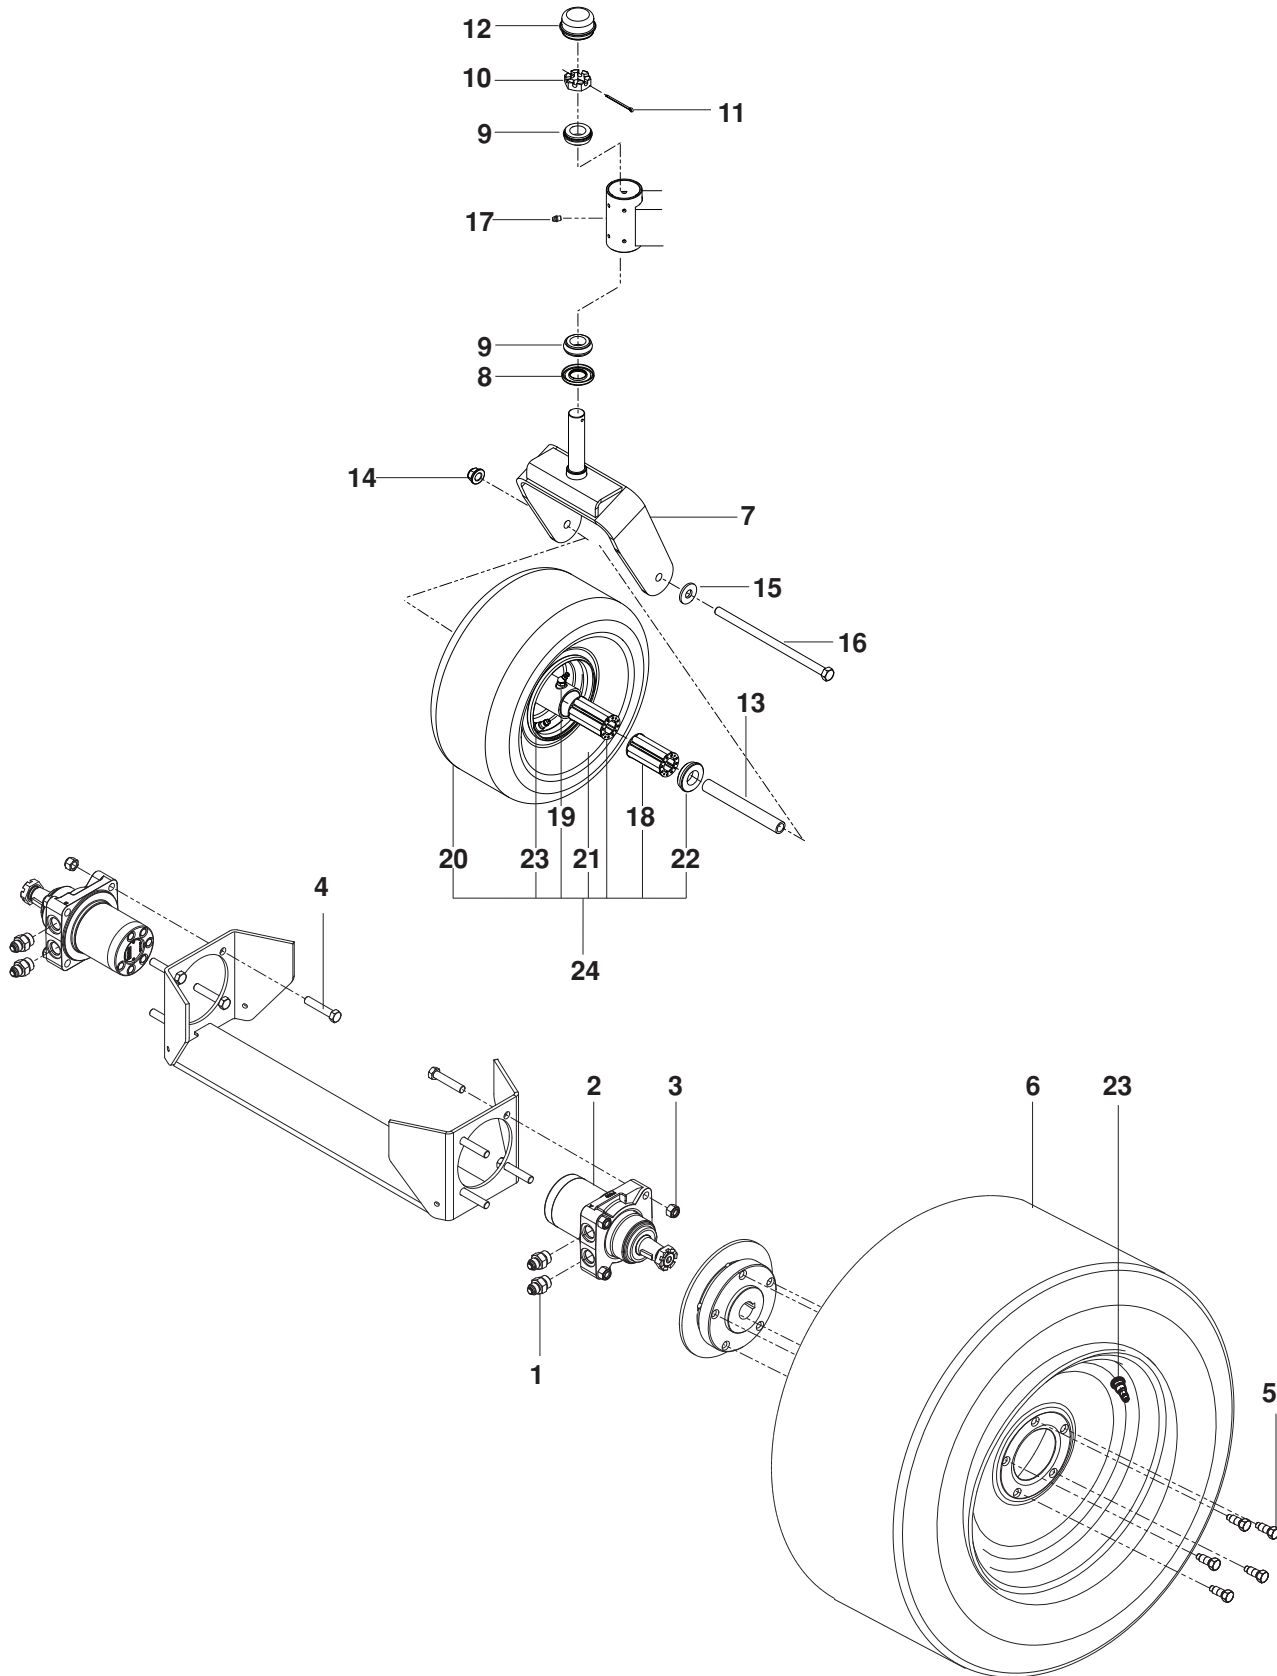

WHEELS AND TIRES

For Serial # 095106013 and after