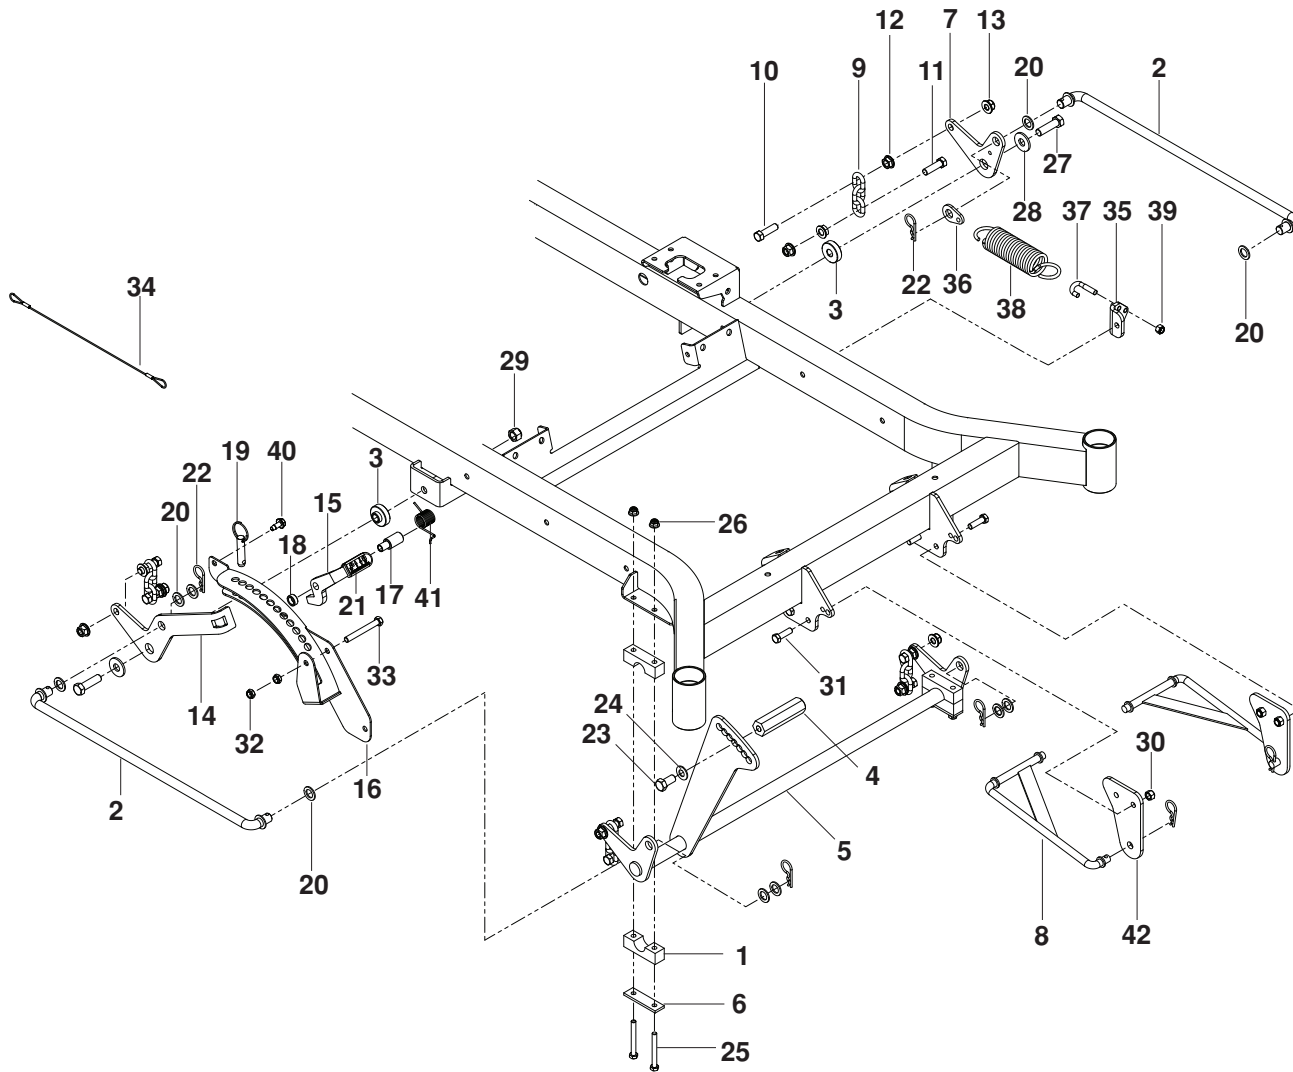

MOWER LIFT / DECK LIFT