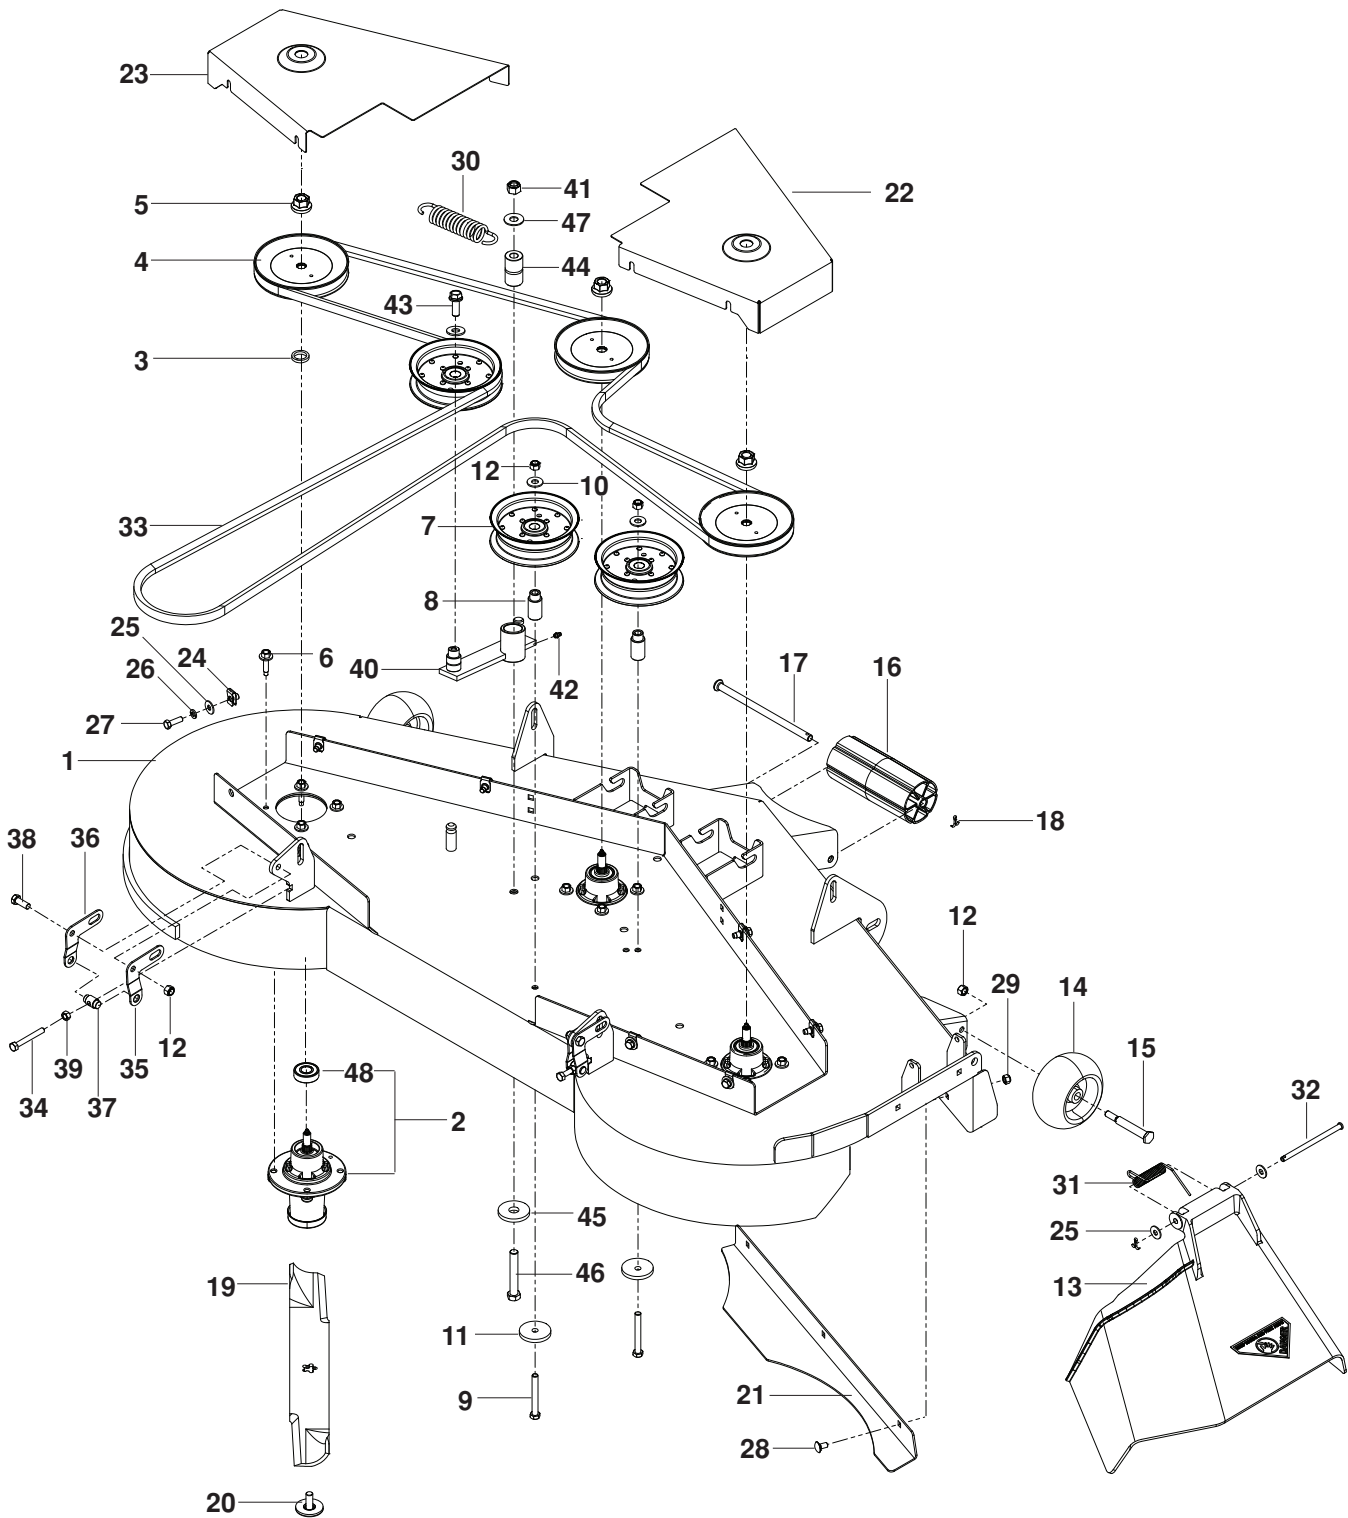

MOWING DECK / CUTTING DECK

MZD61 / 965999782