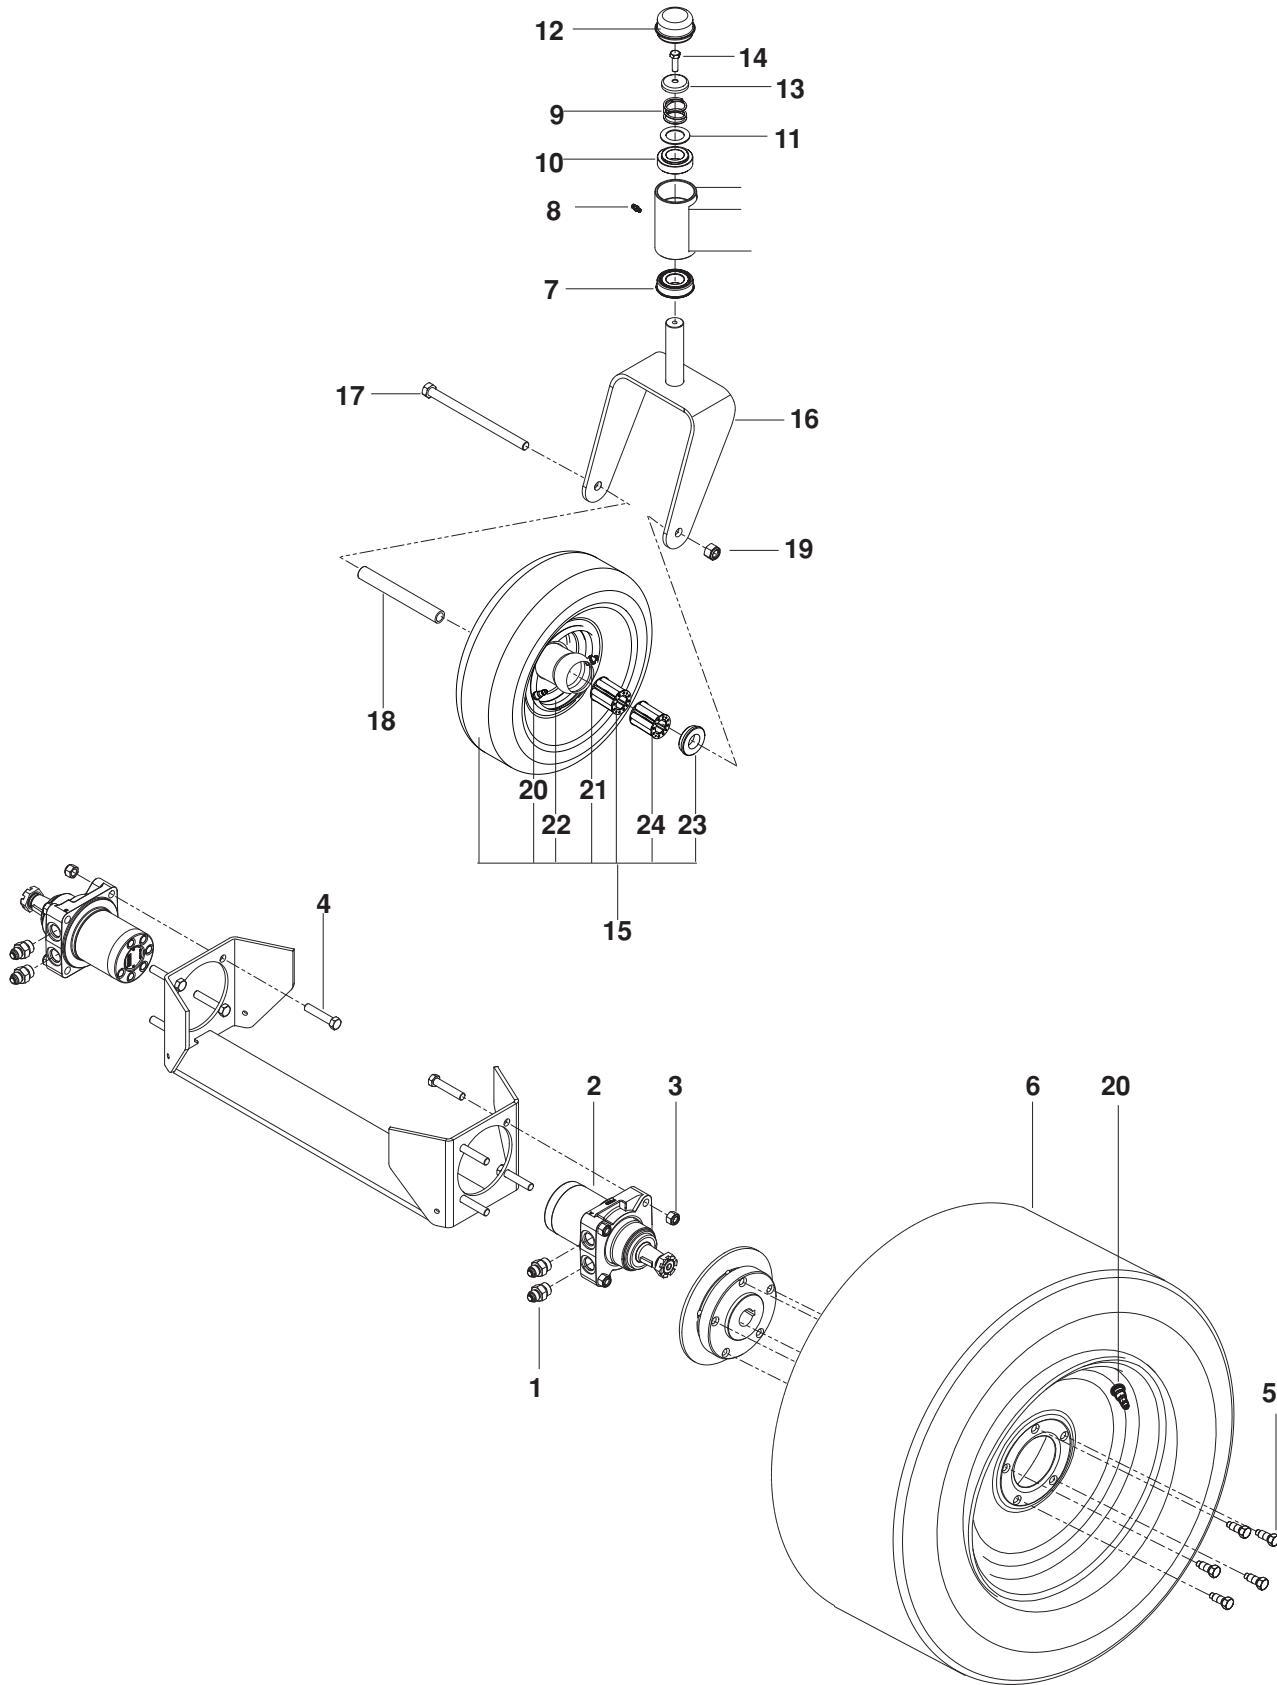

# WHEELS AND TIRES

---

ITEM	PART NO.	QTY.	DESCRIPTION	ITEM	PART NO.	QTY.	DESCRIPTION
1..	539 101239....4	....	STRAIGHT CONNECTOR	13..	539 115749....2	....	PLUG, CASTER
2..	539 114523....2	....	WHEEL MOTOR, TJ	14..	539 990209....2	....	BOLT, HEX <sup>5</sup> / <sub>16</sub> -18 x 1
3..	539 101331....8	....	NUT 1/2 HEX NYLOC	15..	539 104572....2	....	TIRE ASSEMBLY
4..	539 101332....8	....	BOLT, HEX 1/2-13 x 2 3/4	16..	539 131674....2	....	YOKE, CASTER
5..	532 140080..10	....	BOLT, HUB	17..	539 102855....2	....	BOLT, HEX 1/2-13 x 7 1/2
6..	532 140556....2	....	TIRE, 23 x 10.50	18..	539 102856....2	....	SPACER
7..	539 112660....2	....	BEARING, FLANGED	19..	539 101331....2	....	NUT 1/2 HEX NYLOC
8..	539 115638....2	....	<sup>3</sup> / <sub>16</sub> " DRIVE ZERK	20..	539 912234....4	....	AIR VALVE
9..	539 115747....2	....	SPRING, CASTER	21..	539 976997....2	....	ZERK
10..	539 117901....2	....	BUSHING, CASTER	22..	539 104573....2	....	RIM
11..	539 115675....2	....	WASHER	23..	539 102484....4	....	ENDCAP
12..	539 102535....2	....	CAP, GREASE	24..	539 102485....4	....	ROLLER BEARING