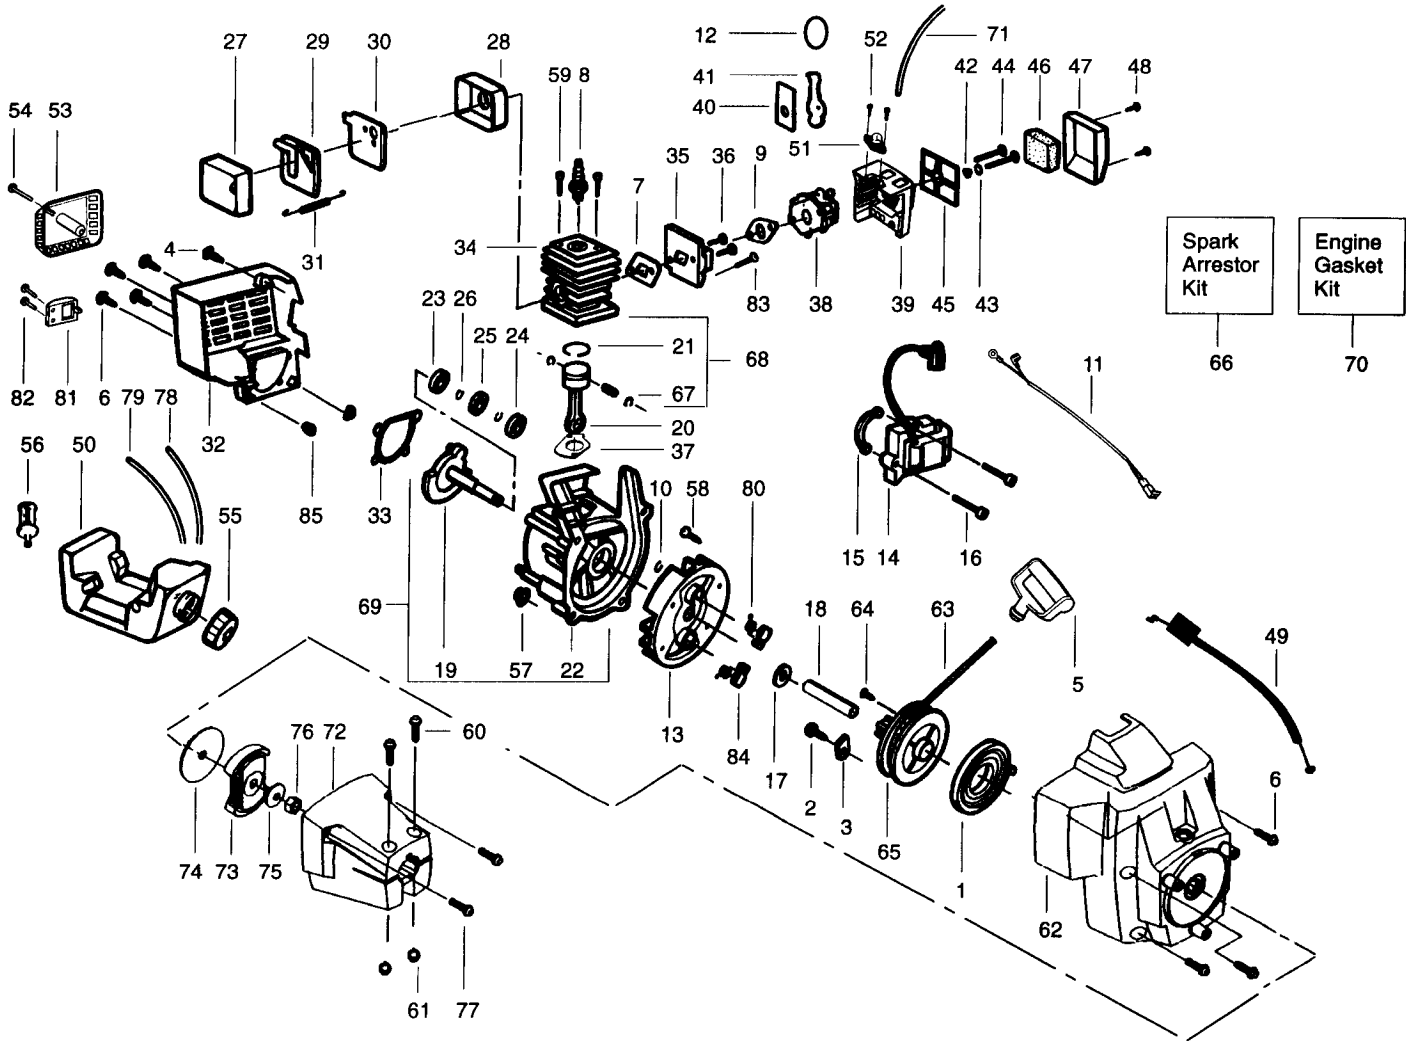

Mondo

1.1997
Spare Parts

PARTS LIST NO. 530084596		HUSQVARNA® PARTS LIST	MODEL Mondo LT24H
DATE 3/27/97	REPLACES 530084596 - 2/24/97		Note: Illustration may differ from actual model due to design changes

⚠ WARNING

All repairs, adjustments and maintenance not described in the Operator's Manual must be performed by qualified service personnel.

Ref.	Part No.	Description	Ref.	Part No.	Description
1.	530095221	Drive Shaft-51"	20.	952708562	Cutting Head Ass'y. (Incl. 21-25)
2.	530038695	Handle	21.	530069876	Hub Ass'y. w/ line saver
3.	530038694	Grip-Drive Shaft	22.	530094830	Spring
4.	530047280	Throttle Hsg.	23.	530094827	Release Button
5.	530038691	Switch Cover	24.	952708563	Spool w/Line
6.	530036493	Switch	25.	530094828	Cover
7.	530092062	Washer-Handle			
8.	530094742	Clamp-Handle			
9.	530015820	Bolt-Handle/Shield			
10.	530401992	Wingnut			
11.	530015814	Screw-Line Limiter			
12.	530095249	Line Limiter			
13.	530047271	Shield Kit Ass'y. (Incl. 11 & 12)			
14.	530047160	Lead Wire Ass'y			
15.	530015932	Screw (Short)-Switch Cvr.			
16.	530015933	Screw (Long)-Switch Cvr.			
17.	530015768	Locknut-Switch Cover			
18.	530095220	Drive Shaft Hsg.			
19.	530094543	Dust Cup			
			Not Shown	-	Operator Manual
				530084594	European
				530084595	Scandinavian
				530049258	Decal-Shaft Warning
				530031159	Hex Wrench (5/32)

PARTS LIST NO. 530084596		HUSQVARNA® PARTS LIST	MODEL Mondo LT24H
DATE 3/27/97	REPLACES 530084596 - 2/24/97		Note: Illustration may differ from actual model due to design changes

Carburetor Assembly Kit - WT380 - #530069902

Ref.	Part No.	Description
1.	530069829	Carburetor Repair Kit (KIT= Indicates Contents)
2.	530038318	Limiter Cap (High-Red)
3.	530038317	Limiter Cap (Low-Blue)
4.	530069844	Gasket/Diaphragm Kit (● = Indicates Contents)