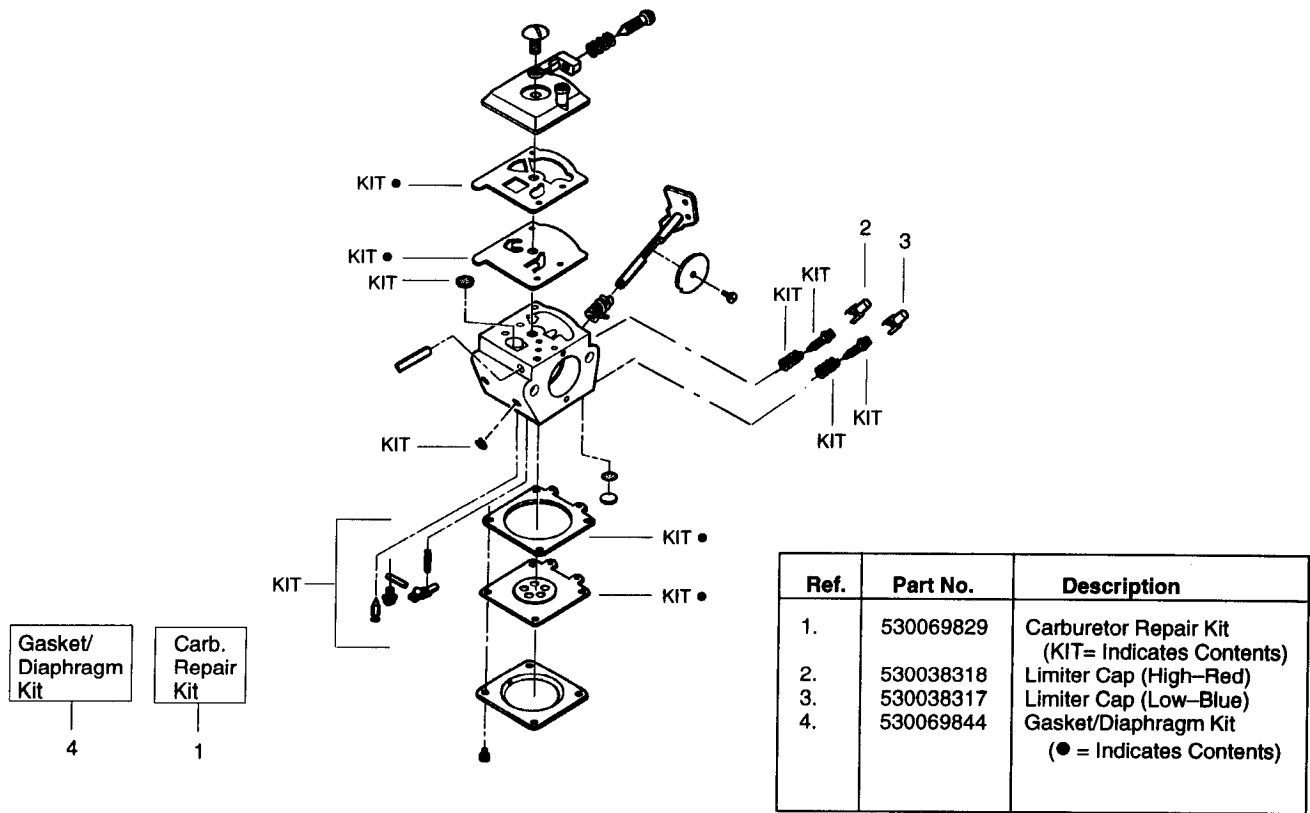

⚠ WARNING

All repairs, adjustments and maintenance not described in the Operator's Manual must be performed by qualified service personnel.

Ref.	Part No.	Description	Ref.	Part No.	Description
1.	530095221	Drive Shaft-51"	20.	952708562	Cutting Head Ass'y. (Incl. 21-25)
2.	530038695	Handle	21.	530069876	Hub Ass'y. w/ line saver
3.	530038694	Grip-Drive Shaft	22.	530094830	Spring
4.	530047280	Throttle Hsg.	23.	530094827	Release Button
5.	530038691	Switch Cover	24.	952708563	Spool w/Line
6.	530036493	Switch	25.	530094828	Cover
7.	530092062	Washer-Handle			
8.	530094742	Clamp-Handle			
9.	530015820	Bolt-Handle/Shield			
10.	530401992	Wingnut			
11.	530015814	Screw-Line Limiter			
12.	530095249	Line Limiter			
13.	530047271	Shield Kit Ass'y. (Incl. 11 & 12)			
14.	530047160	Lead Wire Ass'y			
15.	530015932	Screw (Short)-Switch Cvr.			
16.	530015933	Screw (Long)-Switch Cvr.			
17.	530015768	Locknut-Switch Cover			
18.	530095220	Drive Shaft Hsg.			
19.	530094543	Dust Cup			
			Not Shown	-	Operator Manual
				530084594	European
				530084595	Scandinavian
				530049258	Decal-Shaft Warning
				530031159	Hex Wrench (5/32)

PARTS LIST NO. 530084596		HUSQVARNA® PARTS LIST	MODEL Mondo LT24H
DATE 3/27/97	REPLACES 530084596 - 2/24/97		Note: Illustration may differ from actual model due to design changes

Carburetor Assembly Kit - WT380 - #530069902

Ref.	Part No.	Description
1.	530069829	Carburetor Repair Kit (KIT= Indicates Contents)
2.	530038318	Limiter Cap (High-Red)
3.	530038317	Limiter Cap (Low-Blue)
4.	530069844	Gasket/Diaphragm Kit (● = Indicates Contents)