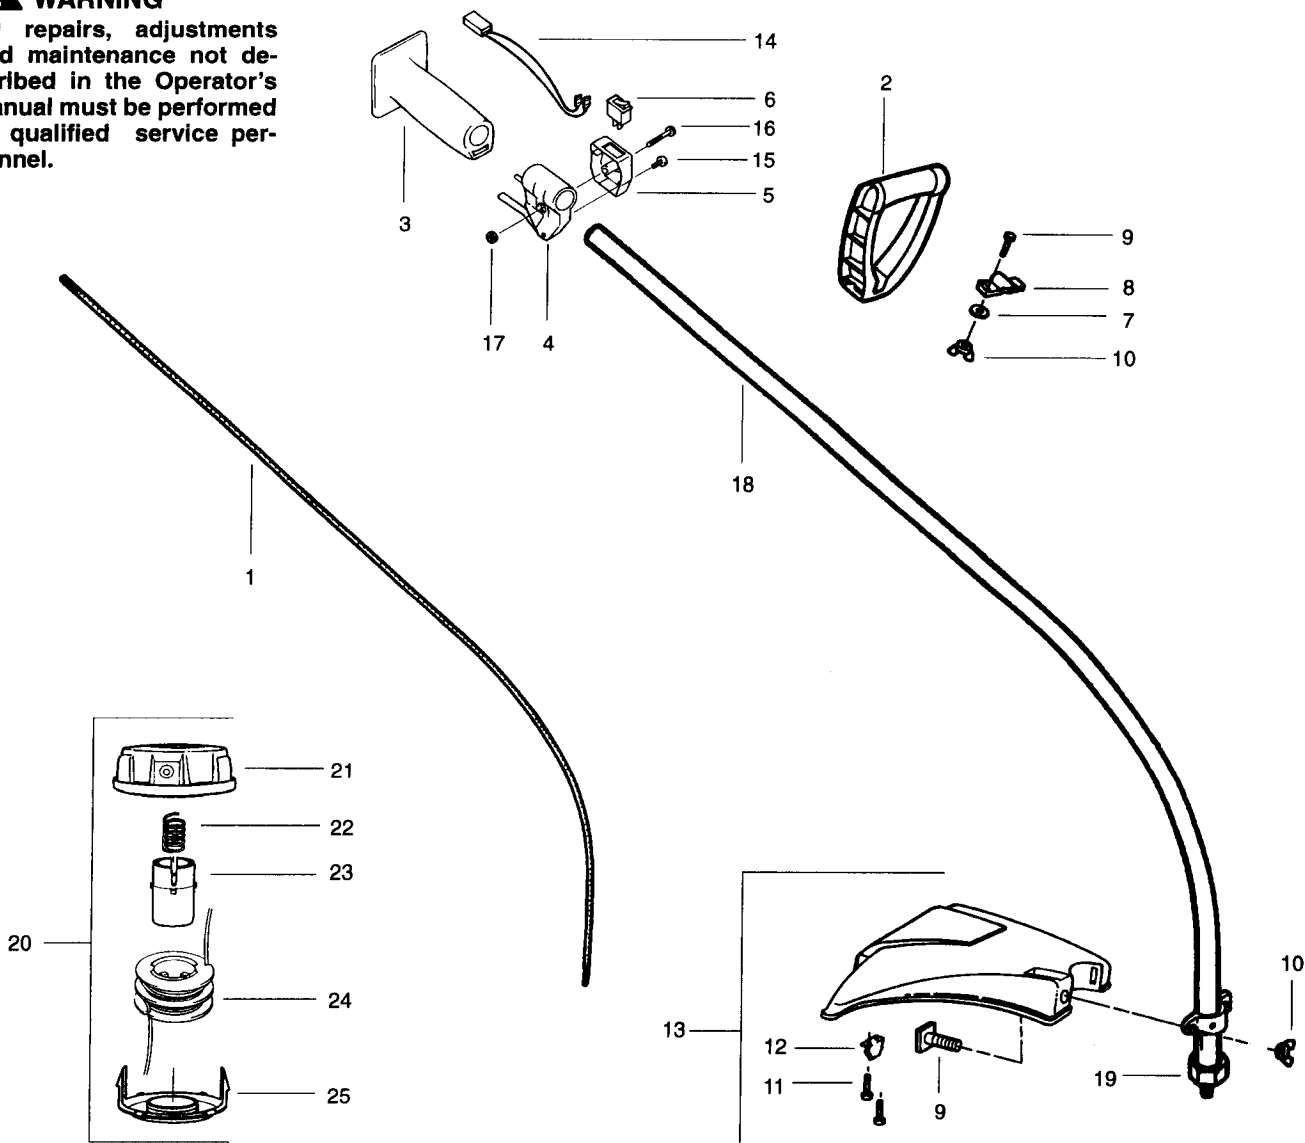

Mondo

1.1997
Spare Parts

PARTS LIST NO. 530084596		HUSQVARNA® PARTS LIST	MODEL Mondo LT24H
DATE 3/27/97	REPLACES 530084596 - 2/24/97		Note: Illustration may differ from actual model due to design changes

⚠ WARNING

All repairs, adjustments and maintenance not described in the Operator's Manual must be performed by qualified service personnel.

Ref.	Part No.	Description	Ref.	Part No.	Description
1.	530095221	Drive Shaft-51"	20.	952708562	Cutting Head Ass'y. (Incl. 21-25)
2.	530038695	Handle	21.	530069876	Hub Ass'y. w/ line saver
3.	530038694	Grip-Drive Shaft	22.	530094830	Spring
4.	530047280	Throttle Hsg.	23.	530094827	Release Button
5.	530038691	Switch Cover	24.	952708563	Spool w/Line
6.	530036493	Switch	25.	530094828	Cover
7.	530092062	Washer-Handle			
8.	530094742	Clamp-Handle			
9.	530015820	Bolt-Handle/Shield			
10.	530401992	Wingnut			
11.	530015814	Screw-Line Limiter			
12.	530095249	Line Limiter			
13.	530047271	Shield Kit Ass'y. (Incl. 11 & 12)			
14.	530047160	Lead Wire Ass'y			
15.	530015932	Screw (Short)-Switch Cvr.			
16.	530015933	Screw (Long)-Switch Cvr.			
17.	530015768	Locknut-Switch Cover			
18.	530095220	Drive Shaft Hsg.			
19.	530094543	Dust Cup			
			Not Shown	-	Operator Manual
				530084594	European
				530084595	Scandinavian
				530049258	Decal-Shaft Warning
				530031159	Hex Wrench (5/32)

PARTS LIST NO. 530084596		HUSQVARNA® PARTS LIST	MODEL Mondo LT24H
DATE 3/27/97	REPLACES 530084596 - 2/24/97		Note: Illustration may differ from actual model due to design changes

Carburetor Assembly Kit - WT380 - #530069902

Ref.	Part No.	Description
1.	530069829	Carburetor Repair Kit (KIT= Indicates Contents)
2.	530038318	Limiter Cap (High-Red)
3.	530038317	Limiter Cap (Low-Blue)
4.	530069844	Gasket/Diaphragm Kit (● = Indicates Contents)