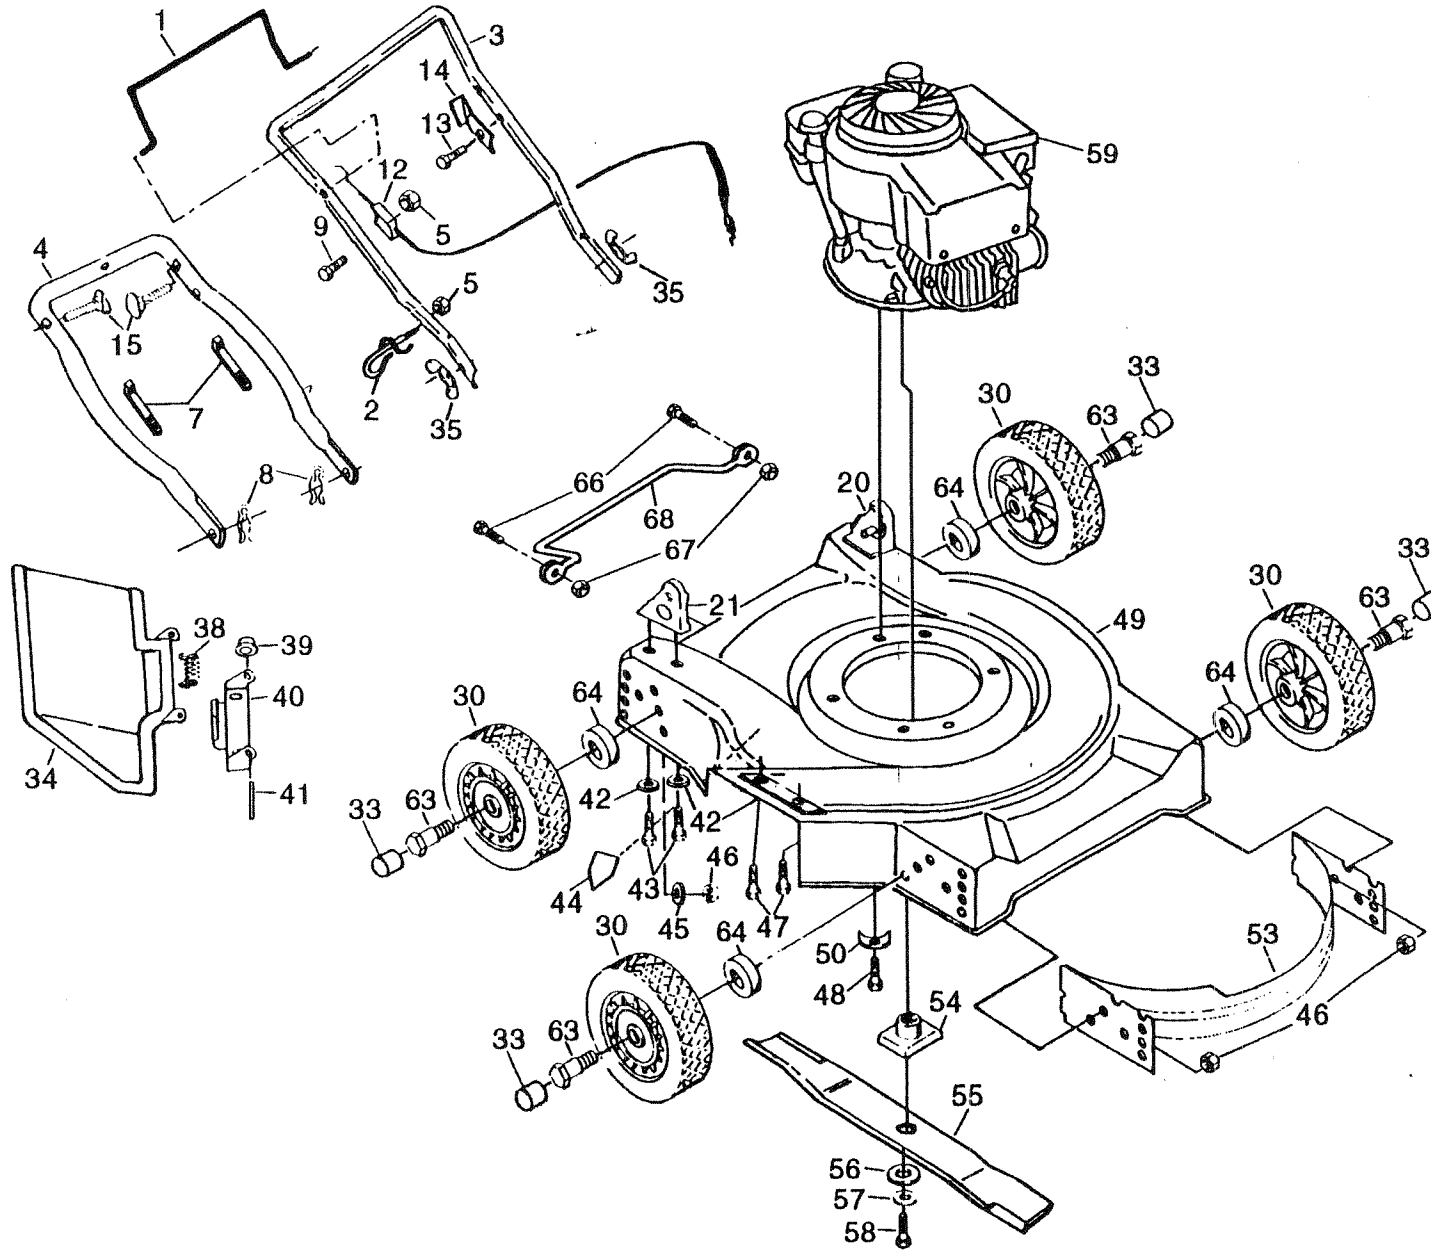

REPAIR PARTS

ROTARY LAWN MOWER MODEL NO. NAC1B201A

REPAIR PARTS

ROTARY LAWN MOWER MODEL NO. NAC1B201A

KEY PART NO.	PART NO.	DESCRIPTION	KEY PART NO.	PART NO.	DESCRIPTION
1	86902	Control Bar	44	145494	Danger Decal
2	132001	Rope Guide	45	74316	Washer
3	132649X479	Upper Handle	46	751592	Locknut 3/8-16
4	84676X479	Lower Handle	47	851856	Hex Head Thd. Rolling Screw 1/4-20 x 3/4 w/ Sems
5	63601	Locknut 1/4-20	48	850998	Hex Head Thread Rolling Screw 3/8-16 x 1
7	66426	Wire Tie	49	148821	Mower Housing (Incl. Ref. #44)
8	51793	Hairpin Cotter	50	851201X004	Engine Mounting Washer
9	74350424	Machine Screw 1/4-20 x 2-1/8	53	136164X479	Front Baffle
12	130861	Engine Zone Control Cable	54	850977	Blade Adapter
13	750097	Hex Washer Head Screw #10-24 x 1/2	55	850972	Blade 20"
14	850733X004	Up-Stop Bracket	56	851074	Hardened Washer
15	131959	Handle Bolt	57	850263	Helical Lockwasher 3/8
20	701971X479	Handle Bracket Assembly (Left)	58	851084	Hex Head Screw 3/8-24 x 1-3/8 (Grd. 8)
21	701969X479	Handle Bracket Assembly (Right)	59	-----	* Engine - Tecumseh Model No. TVS90
30	800060	Wheel & Tire Assembly	63	67609	Shoulder Bolt
33	800090	Hubcap	64	136624	Spacer
34	752052	Discharge Guard	66	85825	Screw
35	128638	Nut, Wing, Black	67	69180	Nut
38	851855	Torsion Spring	68	801542	Foot Guard
39	83731	Push On Speed Nut	--	146134	Muffler Guard (Not shown)
40	851981X004	Housing Bracket Assembly	--	851856	Screw (Not shown)
41	801728	Hinge Rod	--	148812	Operator's Manual
42	59289	Flat Washer	--	148825	Replacement Parts Manual
43	55187	Screw 5/16-18 x 3/4			

149153

Available accessories not included with mower:

- GCK2200 Grass Catcher
- MK500 Mulcher Kit

* These parts must be purchased through an authorized Tecumseh dealer.