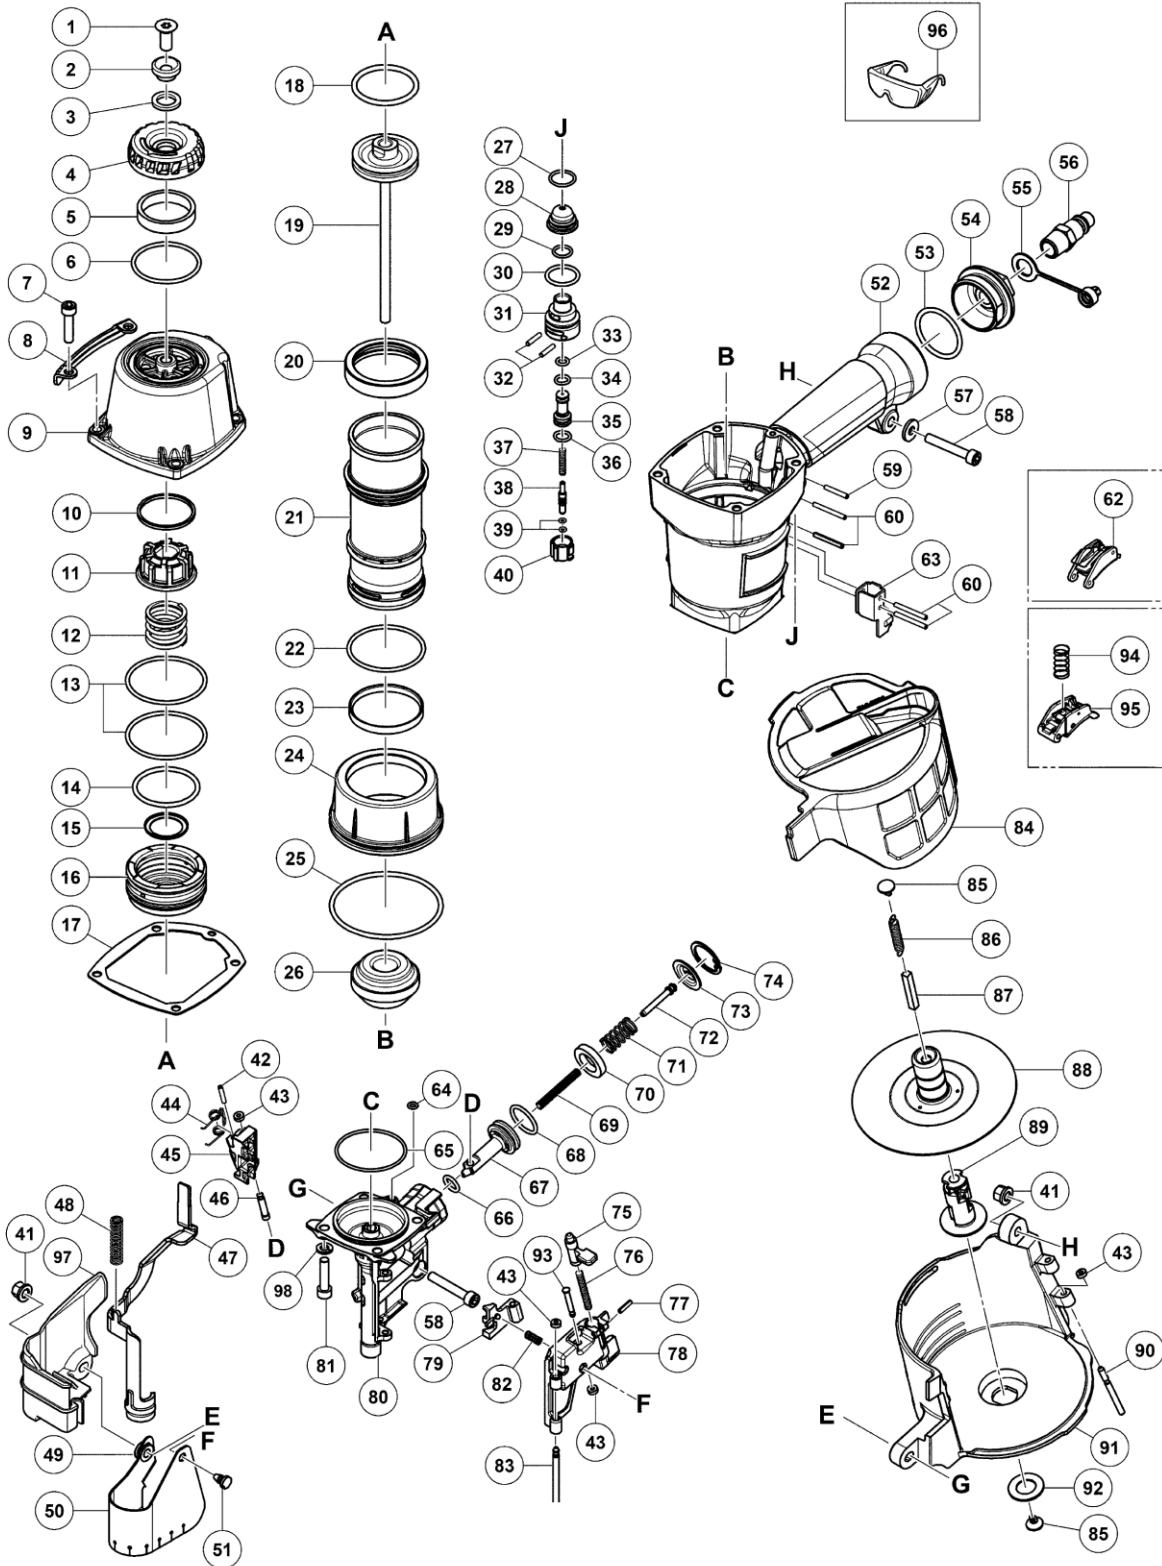

PNEUMATIC TOOL PARTS LIST

■ COIL NAILER
Model NV 65AN

2014 • 12 • 22
(E1a)

PARTS

NV65AN

ITEM NO.	CODE NO.	DESCRIPTION	NO. USED	REMARKS
1	888513	COUNTER SUNK SCREW	1	
2	888514	WASHER	1	
3	888515	RUBBER PAD	1	
4	888516	TOP COVER	1	
5	888517	MUFFLER	1	
6	888518	O - RING	1	
7	888519	HEX.SOC.HD.BOLT	1	
8	888520	BODY GUARD	1	
9	888521	EXHAUST COVER	1	
10	888522	WASHER SEAL	1	
11	888523	EXHAUST VALVE RUBBER	1	
12	888524	HEAD VALVE SPRING	1	
13	888525	O - RING	1	
14	888419	O - RING	1	
15	888526	WASHER	1	
16	888527	HEAD VALVE	1	
17	888528	GASKET	1	
18	888529	PISTON O - RING	1	
19	888530	PISTON	1	
20	888531	COLLAR	1	
21	888532	CYLINDER	1	
22	888533	O - RING	1	
23	888534	CYLINDER RING	1	
24	888535	CYLINDER PLATE	1	
25	888536	O - RING	1	
26	888537	PISTON BUMPER	1	
27	888433	O - RING	1	
28	888444	COVER-PLUNGER	1	
29	888445	O - RING	1	
30	888435	O - RING	1	
31	888434	VALVE BUSH(B)	1	
32	888443	PIN	2	
33	888436	O - RING	1	
34	888446	O - RING	1	
35	888437	VALVE PISTON	1	
36	888438	O - RING	1	
37	888439	SPRING	1	
38	888538	PLUNGE	1	
39	888440	O - RING	2	
40	888442	VALVE BUSH(A)	1	
41	888507	BOLT CAP	2	
42	888505	SPIRAL PIN	2	
43	888475	PU RETAINER	4	
44	888504	FEED SPRING	1	
45	888569	FEEDER	1	
46	888503	PIN	1	
47	888561	PUSH LEVE	1	
48	888562	SPRING	1	
49	888510	WASHER	1	
50	888560	COVER	1	
51	888511	PLU	1	
52	888541	BODY	1	
53	888542	O - RING	1	
54	888543	CAP	1	
55	888544	DUST CAP	1	
56	888545	AIR PLUG	1	
57	888508	FLAT WASHER	1	
58	888458	HEX.SOC.HD.BOLT	2	
59	888539	SPIRAL PIN	1	
60	888447	SPIRAL PIN	4	

STANDARD ACCESSORIES

NV65AN

ITEM NO.	CODE NO.	DESCRIPTION	NO. USED	REMARKS
96	875769	SAFETY GLASSES		

OPTIONAL ACCESSORIES

ITEM NO.	CODE NO.	DESCRIPTION	NO. USED	REMARKS