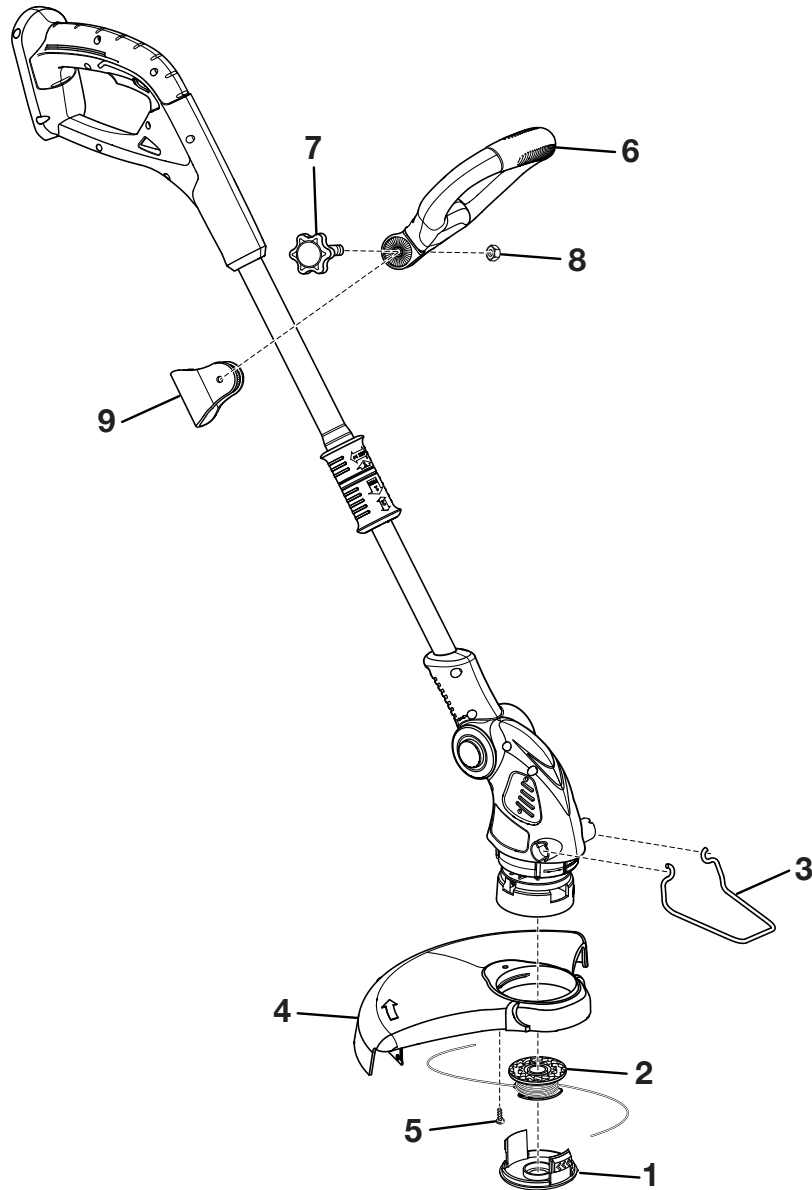

RYOBI P2000 18 VOLT STRING TRIMMER

The model number will be found on a plate attached to the engine housing. Always mention the model number in all correspondence regarding your **STRING TRIMMER** or when ordering replacement parts.

PARTS LIST

Key No.	Part Number	Description	Qty.
1	3411546AG	Spool Cap.....	1
2	3110382G	Spool with Line.....	1
3	3330182G	Edger Guide.....	1
4	31105181G	Guard with Cutter.....	1
5	31106181G	Screw (M4 x 10 mm).....	1
6	3110182AG	Front Handle.....	1
7	3410705AG	Knob Screw (M6).....	1
8	3290205G	Hex Nut (M6).....	1
9	31104181G	Clamp.....	1
	987000180	Operator's Manual	