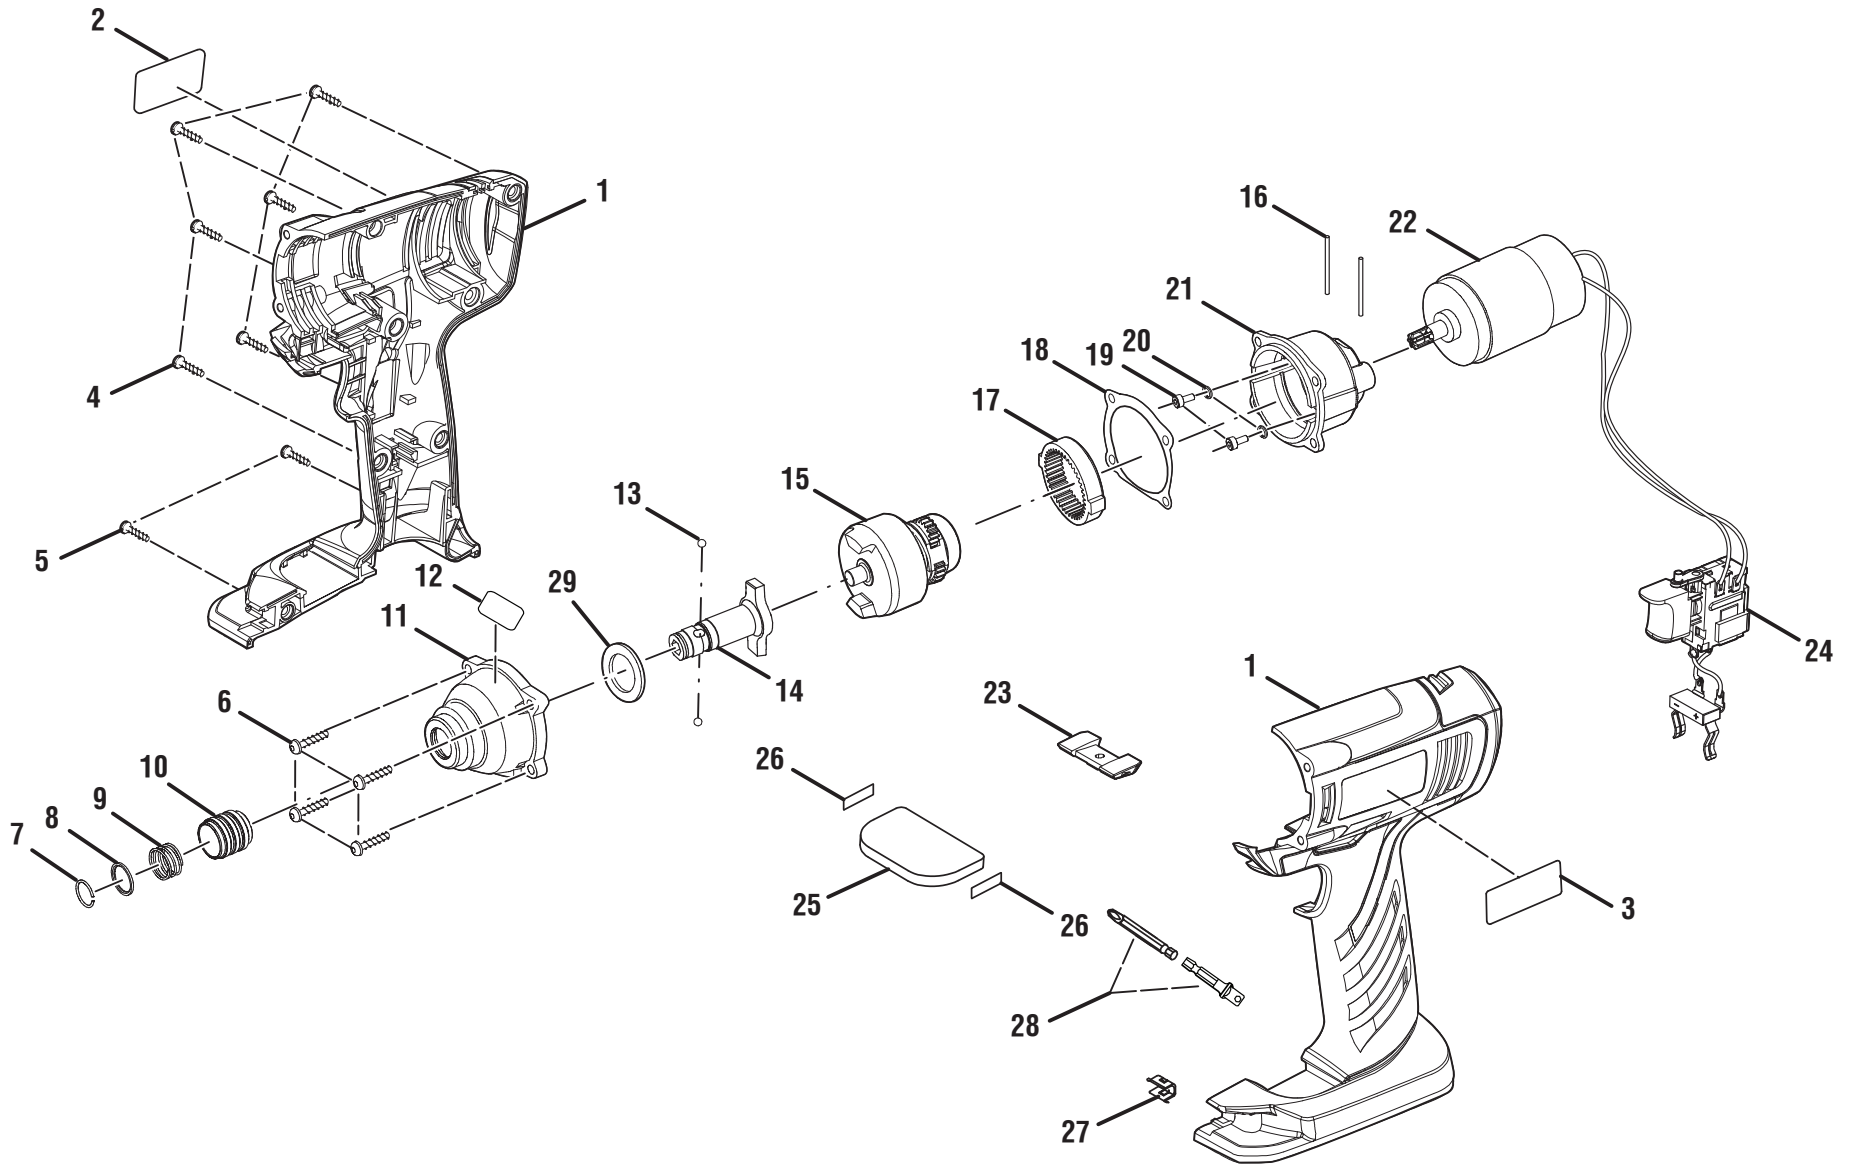

**RYOBI  
18 VOLT IMPACT DRIVER  
MODEL NUMBER P234G  
REPAIR SHEET**

RYOBI 18 VOLT IMPACT DRIVER – MODEL NUMBER P234G

## RYOBI 18 VOLT IMPACT DRIVER – MODEL NUMBER P234G

The model number will be found on a label attached to the motor housing. Always mention the model number in all correspondence regarding your **IMPACT DRIVER** or when ordering repair parts.

### PARTS LIST

KEY PART NO. NUMBER	DESCRIPTION	QTY	KEY PART NO. NUMBER	DESCRIPTION	QTY		
1	201802003	Housing Assembly.....	1	18	901043001	Plate .....	1
2	940488345	Data Label .....	1	19	660212046	Screw (M4 x 7 mm).....	2
3	940114178	Logo Label.....	1	20	670030004	Spring Washer .....	2
4	660024004	Screw (M4 x 16 mm).....	6	21	306997001	Inner Case .....	1
5	660031011	Screw (M3.5 x 16 mm).....	2	22	230081019	Motor and Pinion Assembly .....	1
6	660436006	Screw (M4 x 25 mm).....	4	23	519079001	Forward/Reverse Selector.....	1
7	690258001	Retaining Ring .....	1	24	270001603	Switch Assembly .....	1
8	690266001	Washer (OD15.4 mm x ID12.4 mm x 1t).....	1	25	300823003	Magnet .....	1
9	690261001	Spring .....	1	26	560444002	Foam Rubber.....	2
10	690260003	Sleeve.....	1	27	630206007	Bit Clip.....	1
11	300639022	Gear Case and Sleeve Bearing Assembly.....	1	28	120090003	Bit and Bit Adaptor.....	1
12	940221063	Warning Label .....	1	29	690249001	Washer (OD29 mm x ID19 mm x 2t).....	1
13	690268001	Steel Ball .....	2	<b>NOT SHOWN</b>			
14	690257016	Bit Holder .....	1	988000652	Operator's Manual.....	1	
15	300640021	Cam Shaft and Hammer Assembly .....	1	4-25-16 (Rev:06)			
16	680334036	Pin .....	2				
17	610449039	Internal Gear.....	1				

RYOBI 18 VOLT IMPACT DRIVER – MODEL NUMBER P234G

**WIRING DIAGRAM**