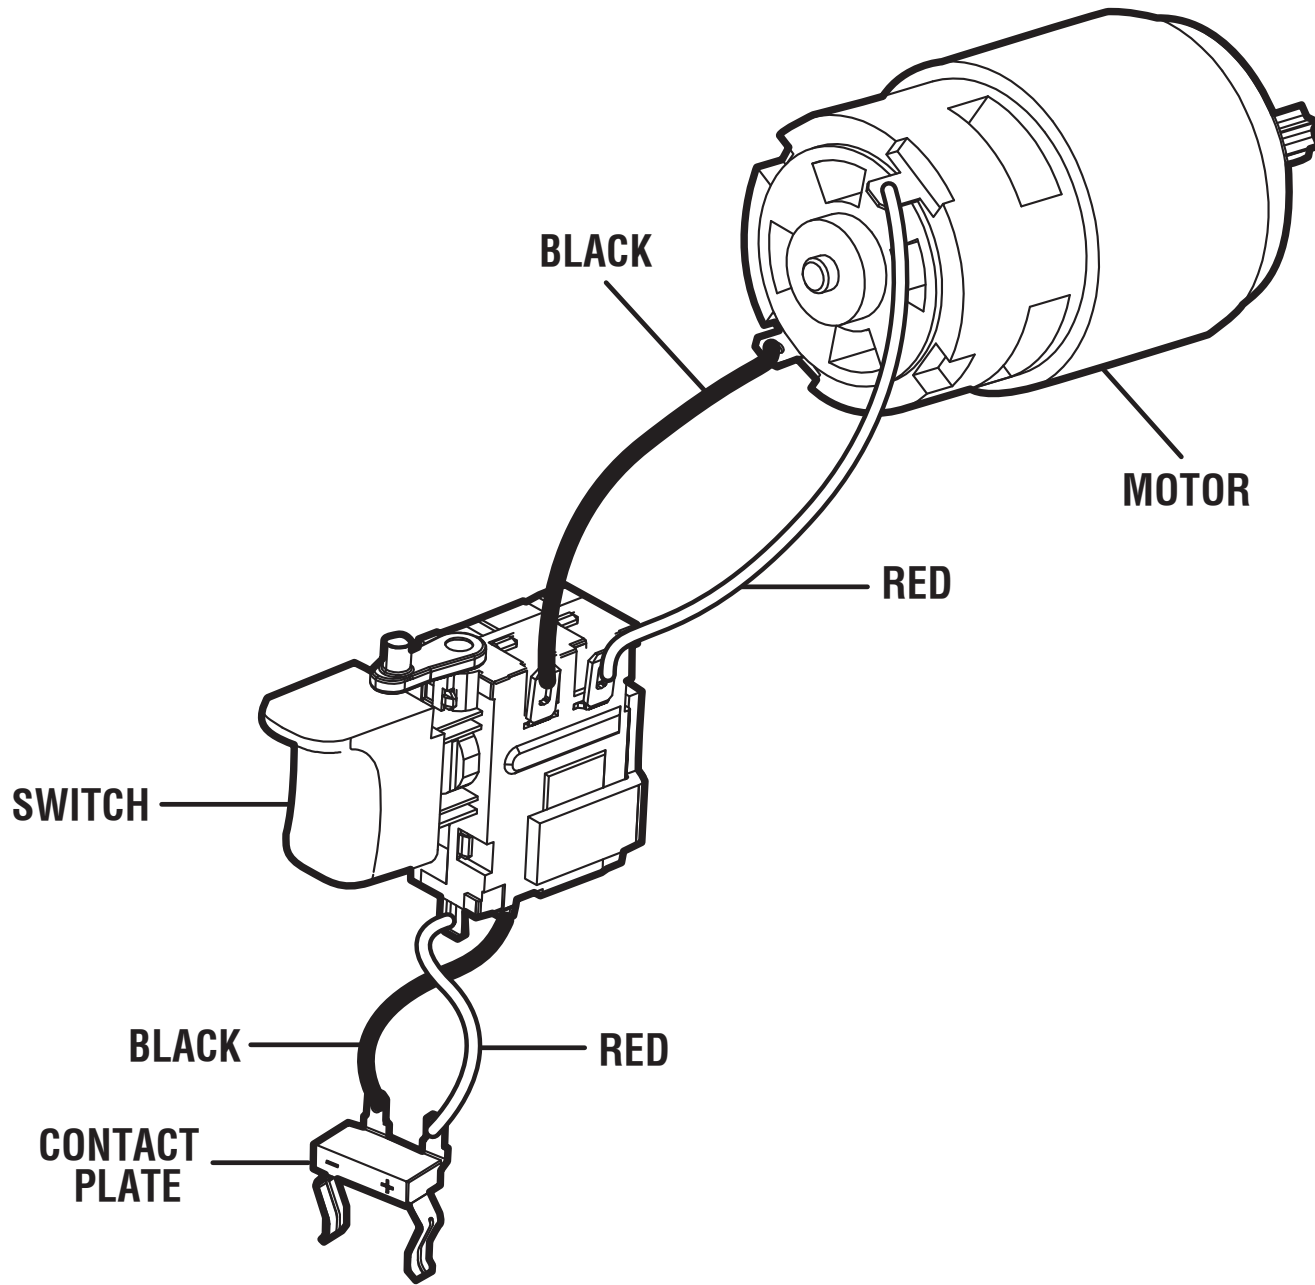

**RYOBI  
18 VOLT IMPACT DRIVER  
MODEL NUMBER P234G  
REPAIR SHEET**

RYOBI 18 VOLT IMPACT DRIVER – MODEL NUMBER P234G

## RYOBI 18 VOLT IMPACT DRIVER – MODEL NUMBER P234G

The model number will be found on a label attached to the motor housing. Always mention the model number in all correspondence regarding your **IMPACT DRIVER** or when ordering repair parts.

### PARTS LIST

KEY PART NO. NUMBER	DESCRIPTION	QTY	KEY PART NO. NUMBER	DESCRIPTION	QTY		
1	201802003	Housing Assembly.....	1	18	901043001	Plate .....	1
2	940488345	Data Label .....	1	19	660212046	Screw (M4 x 7 mm).....	2
3	940114178	Logo Label.....	1	20	670030004	Spring Washer .....	2
4	660024004	Screw (M4 x 16 mm).....	6	21	306997001	Inner Case .....	1
5	660031011	Screw (M3.5 x 16 mm).....	2	22	230081019	Motor and Pinion Assembly .....	1
6	660436006	Screw (M4 x 25 mm).....	4	23	519079001	Forward/Reverse Selector.....	1
7	690258001	Retaining Ring .....	1	24	270001603	Switch Assembly .....	1
8	690266001	Washer (OD15.4 mm x ID12.4 mm x 1t).....	1	25	300823003	Magnet .....	1
9	690261001	Spring .....	1	26	560444002	Foam Rubber.....	2
10	690260003	Sleeve.....	1	27	630206007	Bit Clip.....	1
11	300639022	Gear Case and Sleeve Bearing Assembly.....	1	28	120090003	Bit and Bit Adaptor.....	1
12	940221063	Warning Label .....	1	29	690249001	Washer (OD29 mm x ID19 mm x 2t).....	1
13	690268001	Steel Ball .....	2	<b>NOT SHOWN</b>			
14	690257016	Bit Holder .....	1	988000652	Operator's Manual.....	1	
15	300640021	Cam Shaft and Hammer Assembly .....	1	4-25-16 (Rev:06)			
16	680334036	Pin .....	2				
17	610449039	Internal Gear.....	1				

RYOBI 18 VOLT IMPACT DRIVER – MODEL NUMBER P234G

**WIRING DIAGRAM**