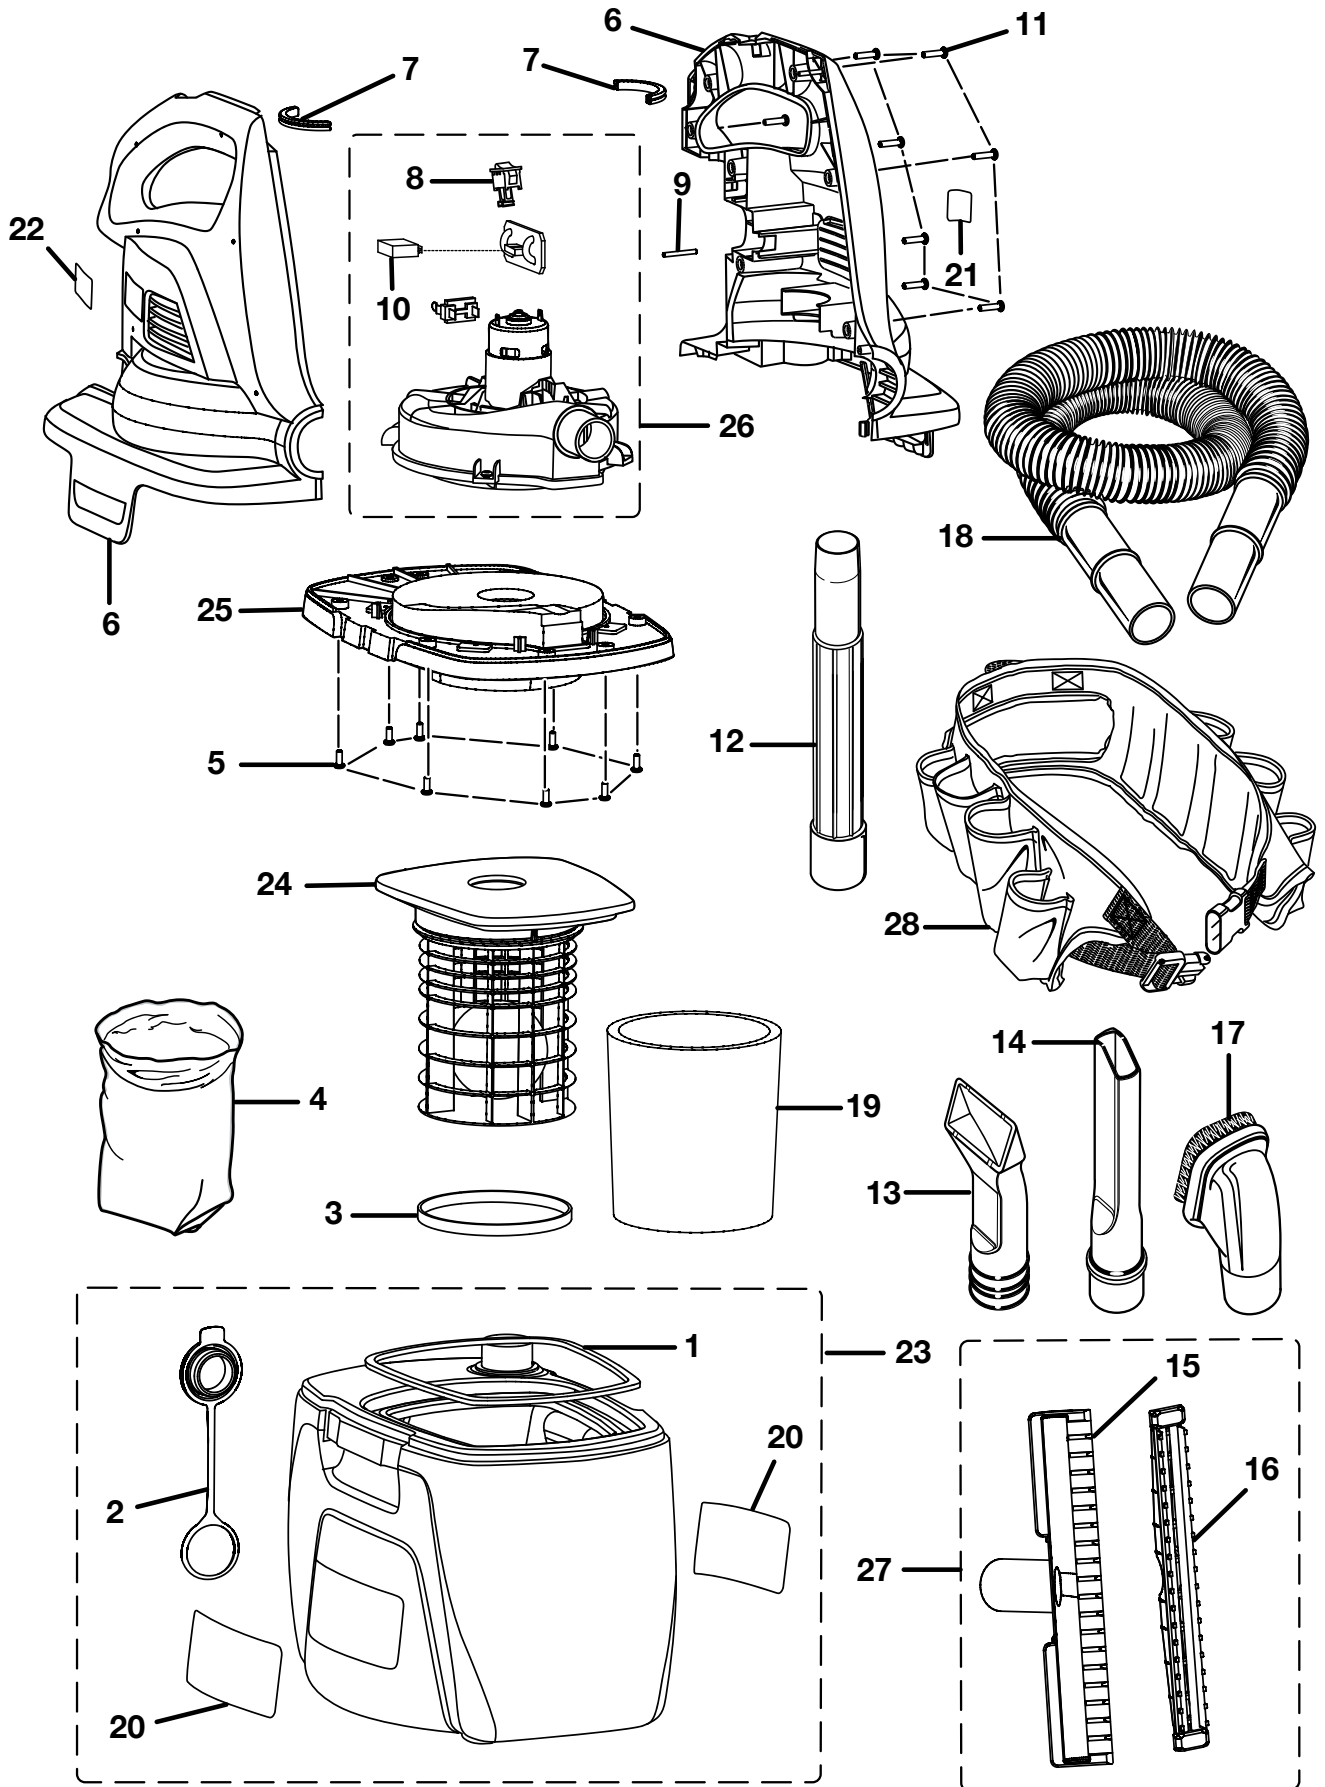

RYOBI 18 VOLT CANISTER VAC - MODEL NUMBER P3200

RYOBI 18 VOLT CANISTER VAC – MODEL NUMBER P3200

The model number will be found on a plate attached to the motor housing. Always mention the model number in all correspondence regarding your **CANISTER VAC** or when ordering repair parts.

PARTS LIST

KEY NO.	PART NUMBER	DESCRIPTION	QTY.
1	901556001	DIRT TANK FOAM GASKET	1
2	514763001	DRAIN PLUG	1
3	560069001	RETAINER BAND	1
4	900312004	DRY USE FILTER	1
5	660206025	* SCREW (M3.5 X 10 mm)	8
6	001222001	HOUSING ASSEMBLY (INC. KEY NOS. 7, 9, 21 AND 22)	1
7	561542001	MOTOR CUSHION	2
8	760665002	SWITCH	1
9	631851001	PIN (Ø 3mm)	2
10	870234001	FUSE	1
11	6620606	* SCREW (M3.5 X 16 mm)	7
12	540721002	WAND	1
13	511760001	CAR NOZZLE	1
14	590719002	NARROW CREVICE TOOL	1
15	511303001	WIDE NOZZLE	1
16	511274001	SQUEEGEE	1
17	300840002	FLOOR BRUSH	1
18	300056071	HOSE ASSEMBLY	1
19	901520001	WET USE FOAM FILTER	1
20	941065003	LOGO LABEL	2
21	941065002	LOGO LABEL	1
22	940304258	DATA LABEL	1
23	001223001	DUST TANK ASSEMBLY (INC. KEY NOS. 1, 2 AND 20)	1
24	001226001	FLOAT CAGE ASSEMBLY	1
25	001224001	LOWER BLOWER HOUSING	1
26	001227001	BLOWER ASSEMBLY (INC. KEY NOS. 8 AND 10)	1
27	001225001	WIDE NOZZLE W/SQUEEGEE ASSEMBLY (INC. KEY NOS. 15 AND 16)	1
28	301814001	DETACHABLE TOOL BELT	1
	983000956	OPERATOR'S MANUAL	
	08-24-06 (REV:00)		