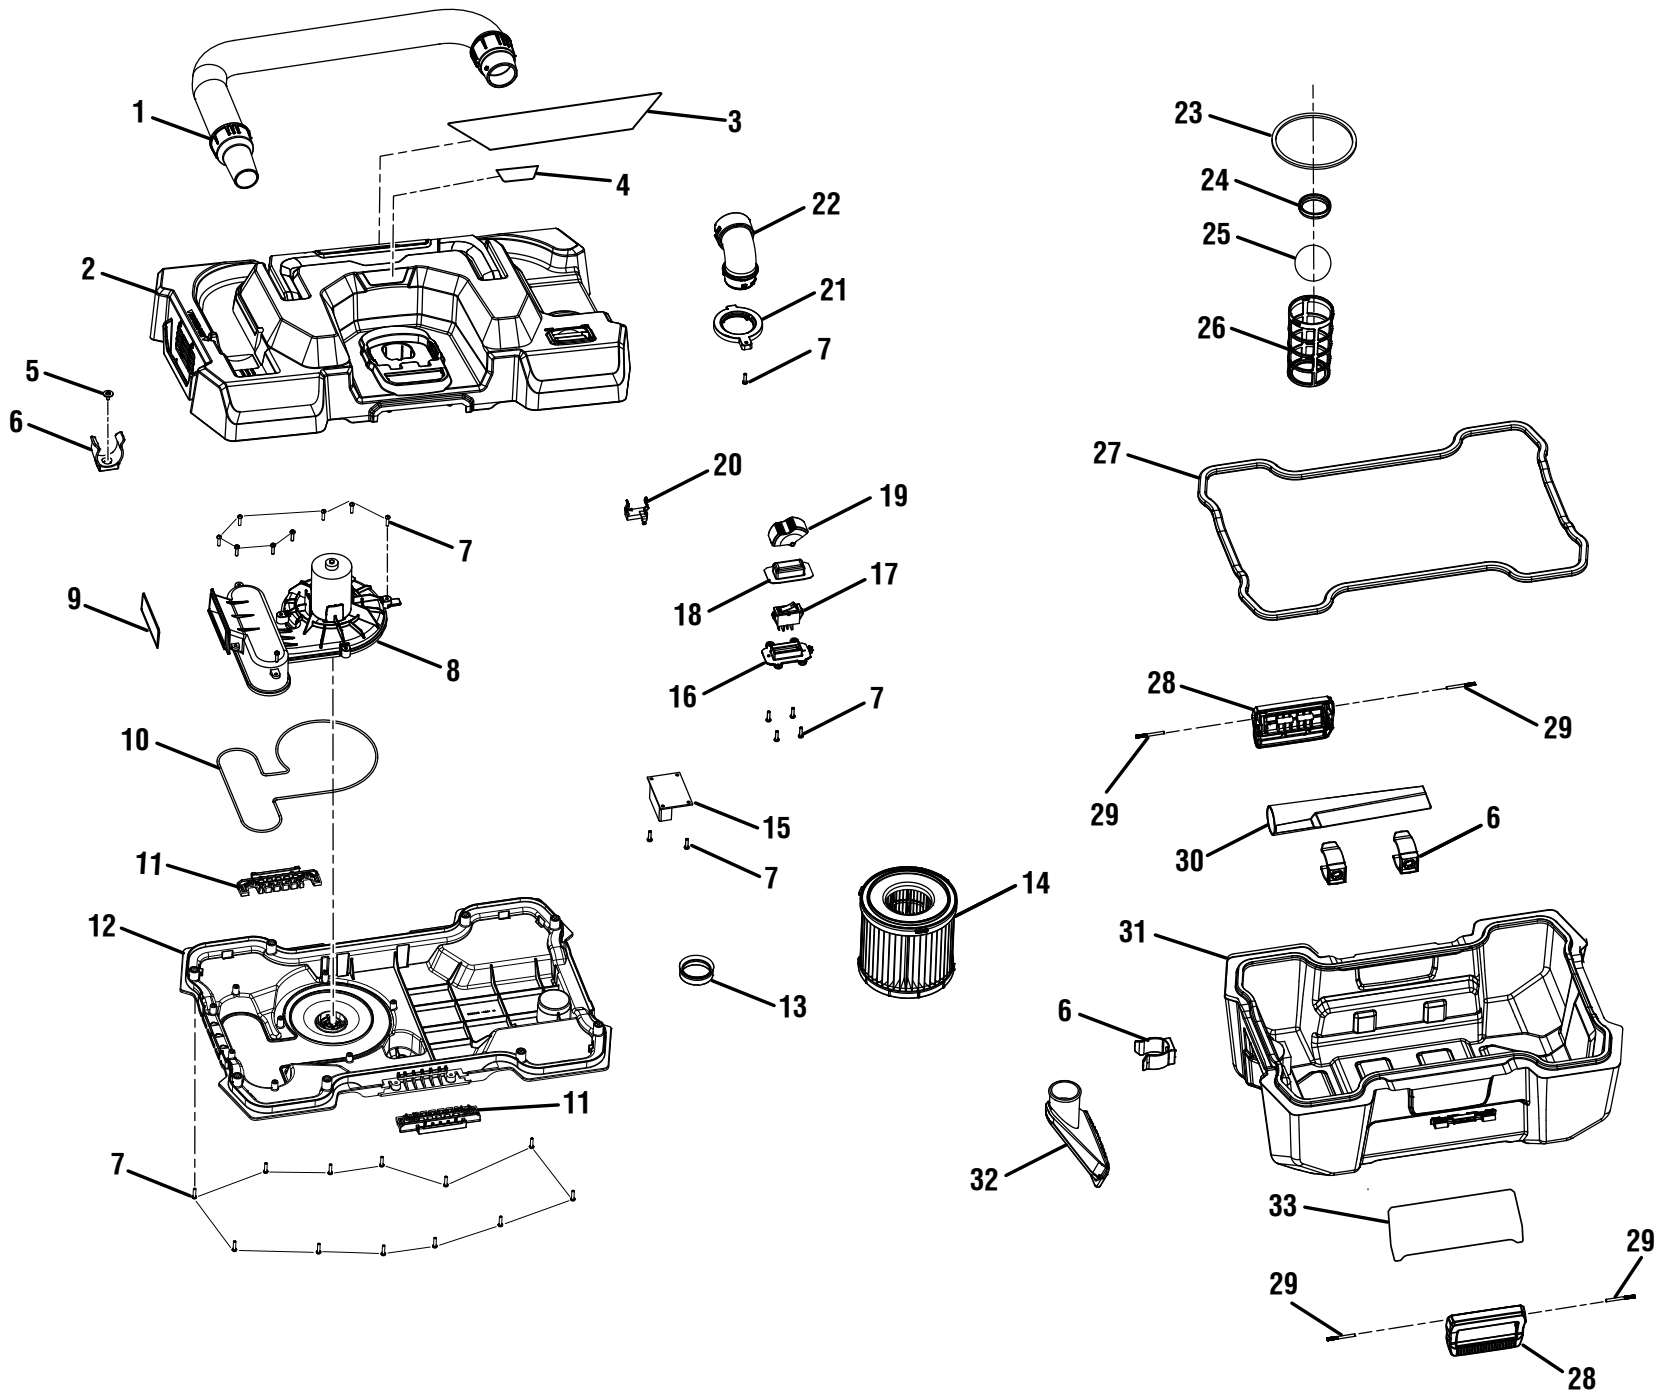

RYOBI
18 VOLT WET/DRY VAC
MODEL NUMBER P3240
REPAIR SHEET

Techtronic Industries Power Equipment, Inc.

1428 Pearman Dairy Road, Anderson, SC 29625

Phone 1-800-860-4050

www.ryobitools.com

RYOBI WET/DRY VAC – MODEL NUMBER P3240

RYOBI WET/DRY VAC – MODEL NUMBER P3240

The model number will be found on a label attached to the LID. Always mention the model number in all correspondence regarding your **WET/DRY VAC** or when ordering repair parts.

PARTS LIST

KEY NO.	PART NUMBER	DESCRIPTION	QTY	KEY NO.	PART NUMBER	DESCRIPTION	QTY
1	312712001	Hose Assembly	1	19	533183001	Switch Button.....	1
2	206053004	Upper Housing w/Handle Assembly (Inc. Key Nos. 3-4).....	1	20	302149002	Contact Plate Holder Assembly	1
3	941009042	Data Label	1	21	533177001	Connector Lock.....	1
4	941002318	One+ Label.....	1	22	533176001	Hose Connector	1
5	661991001	Screw (M3 x 8 mm)	1	23	564383001	Filter Gasket	1
6	533185001	Nozzle Clip	4	24	564382002	Float Ball Gasket	1
7	660203062	Screw (M3 x 12 mm, Pan Hd.)	27	25	580463001	Float Ball	1
8	206053008	Motor and Fan Assembly	1	26	533023001	Float Ball Basket	1
9	568005001	Fan Cover Gasket (Small).....	1	27	564384001	Tank Gasket.....	1
10	564413001	Fan Cover Gasket (Large).....	1	28	206053005	Latch Cover Assembly	1
11	533181001	Latch	2	29	673671001	Latch Shaft	4
12	206053012	Lower Housing	1	30	533070001	Crevice Tool.....	1
13	564421001	Connector Gasket	1	31	206053006	Tank Assembly w/Insert (Inc. Key No. 33).....	1
14	206053003	Filter Assembly.....	1	32	533071001	Floor Nozzle	1
15	206053010	Circuit Board Assembly.....	1	33	941001501	Logo Label	1
16	533184001	Switch Bracket.....	1	NOT SHOWN:			
17	760603001	Switch	1		995000340	Operator's Manual	
18	564426001	Switch Gasket	1		1-3-18 (Rev:01)		

RYOBI WET/DRY VAC – MODEL NUMBER P3240

WIRING DIAGRAM