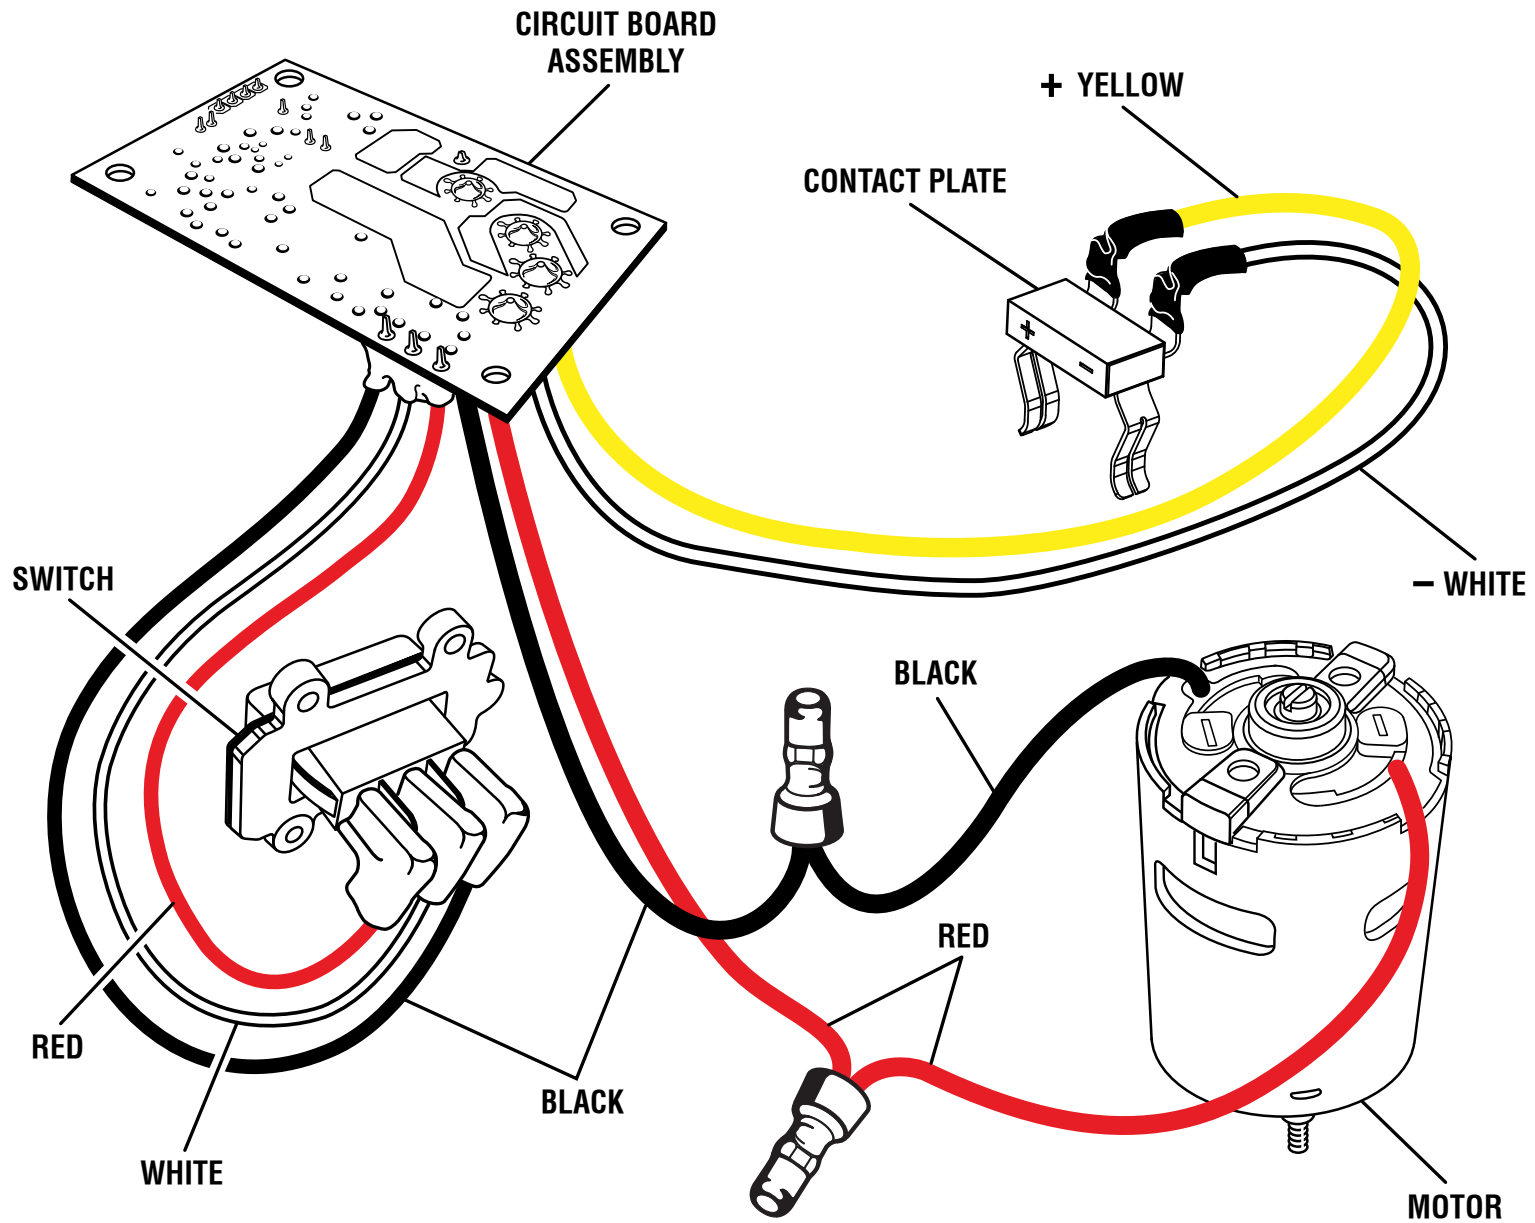

RYOBI
18 VOLT WET/DRY VAC
MODEL NUMBER P3240
REPAIR SHEET

Techtronic Industries Power Equipment, Inc.

1428 Pearman Dairy Road, Anderson, SC 29625

Phone 1-800-860-4050

www.ryobitools.com

RYOBI WET/DRY VAC – MODEL NUMBER P3240

RYOBI WET/DRY VAC – MODEL NUMBER P3240

The model number will be found on a label attached to the LID. Always mention the model number in all correspondence regarding your **WET/DRY VAC** or when ordering repair parts.

PARTS LIST

KEY NO.	PART NUMBER	DESCRIPTION	QTY	KEY NO.	PART NUMBER	DESCRIPTION	QTY
1	312712001	Hose Assembly	1	19	533183001	Switch Button.....	1
2	206053004	Upper Housing w/Handle Assembly (Inc. Key Nos. 3-4).....	1	20	302149002	Contact Plate Holder Assembly	1
3	941009042	Data Label	1	21	533177001	Connector Lock.....	1
4	941002318	One+ Label.....	1	22	533176001	Hose Connector	1
5	661991001	Screw (M3 x 8 mm)	1	23	564383001	Filter Gasket	1
6	533185001	Nozzle Clip	4	24	564382002	Float Ball Gasket	1
7	660203062	Screw (M3 x 12 mm, Pan Hd.)	27	25	580463001	Float Ball	1
8	206053008	Motor and Fan Assembly	1	26	533023001	Float Ball Basket	1
9	568005001	Fan Cover Gasket (Small).....	1	27	564384001	Tank Gasket.....	1
10	564413001	Fan Cover Gasket (Large).....	1	28	206053005	Latch Cover Assembly	1
11	533181001	Latch	2	29	673671001	Latch Shaft	4
12	206053012	Lower Housing	1	30	533070001	Crevice Tool.....	1
13	564421001	Connector Gasket	1	31	206053006	Tank Assembly w/Insert (Inc. Key No. 33).....	1
14	206053003	Filter Assembly.....	1	32	533071001	Floor Nozzle	1
15	206053010	Circuit Board Assembly.....	1	33	941001501	Logo Label	1
16	533184001	Switch Bracket.....	1	NOT SHOWN:			
17	760603001	Switch	1		995000340	Operator's Manual	
18	564426001	Switch Gasket	1		1-3-18 (Rev:01)		

RYOBI WET/DRY VAC – MODEL NUMBER P3240

WIRING DIAGRAM