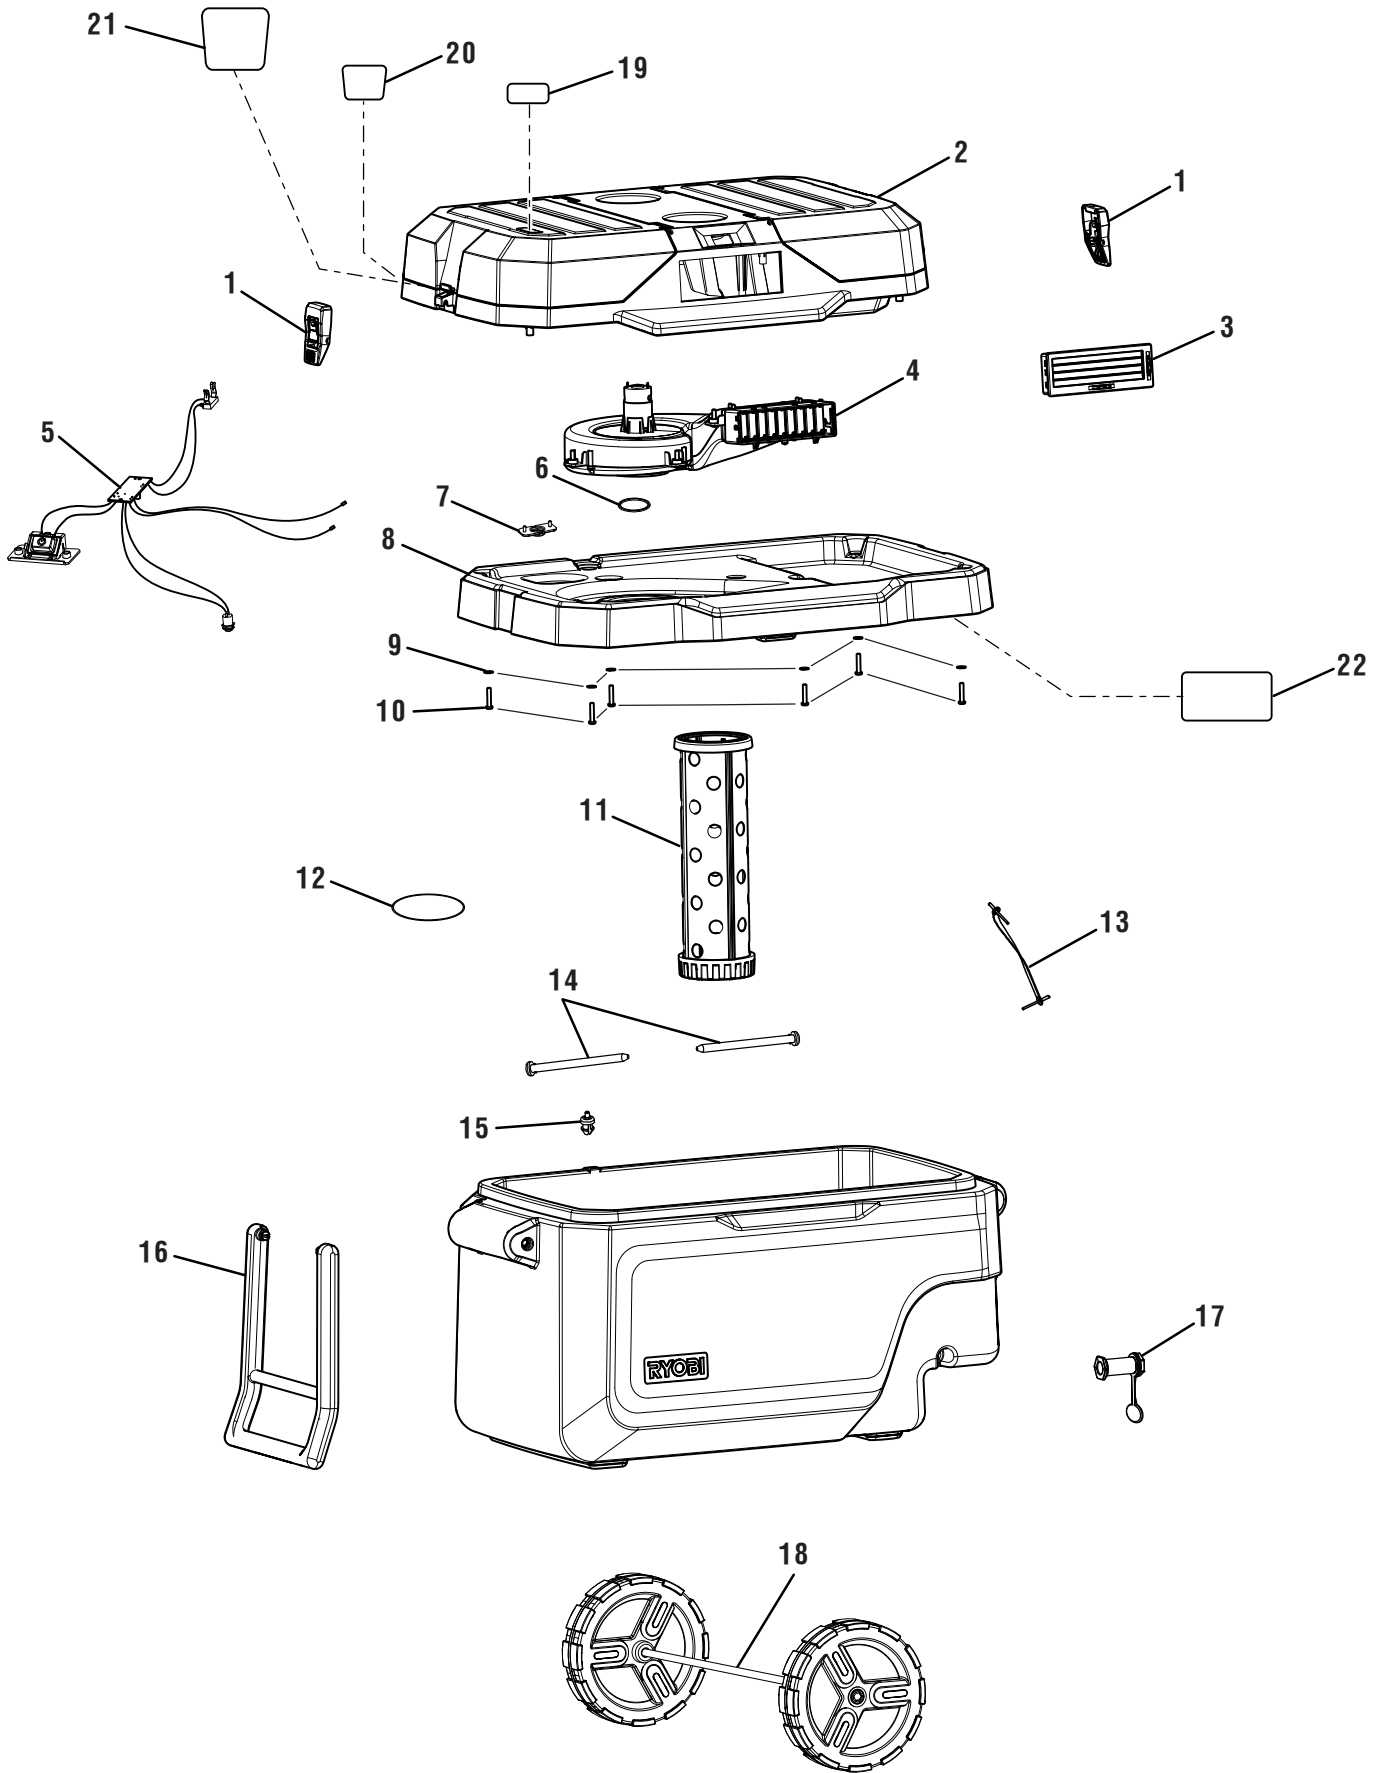

RYOBI
50 QT COOLER
MODEL NUMBER P3370
REPAIR SHEET

ONE WORLD TECHNOLOGIES, INC.

1428 Pearman Dairy Road, Anderson, SC 29625 • Phone 1-800-525-2579
États-Unis, Téléphone 1-800-525-2579 • USA, Teléfono 1-800-525-2579

www.ryobitools.com

RYOBI 50 QT COOLER - MODEL NUMBER P3370

RYOBI 50 QT COOLER – MODEL NUMBER P3370

Always mention the model number in all correspondence regarding your **Cooler** or when ordering repair parts.

KEY NO.	PART NUMBER	DESCRIPTION	QTY
1	019738001073	Latch Assembly	2
2	019738001074	Lid Assembly	1
3	019738001078	Vent Assembly	1
4	019738001075	Fan Assembly	1
5	019738001096	Circuit Board w/Wiring Assembly.....	1
6	019738001024	Seal.....	1
7	019738001094	Switch Cover Assembly	1
8	019738001079	Lower Lid Assembly	1
9	019738001070	Washer (OD12 x ID6 x 1t)	6
10	019738001071	Screw (M5 x 25 mm, Torx Hd.)	6
11	019738001076	Cooling Tower Assembly	1
12	019738001066	Seal.....	1
13	019738001080	Safety Strap w/Hardware	1
14	019738001039	Hinges	2
15	019738001072	Safety Switch Contact Post	1
16	019738001042	Folding Handle	1
17	019738001097	Drain Assembly	1
18	019738001095	Wheel Assembly	1
19	941114199	Logo Label.....	1
20	941120313	Lithium Logo Label.....	1
21	941488243	Data/Warning Label.....	1
22	941727022	Child Entrapment Warning Label	1