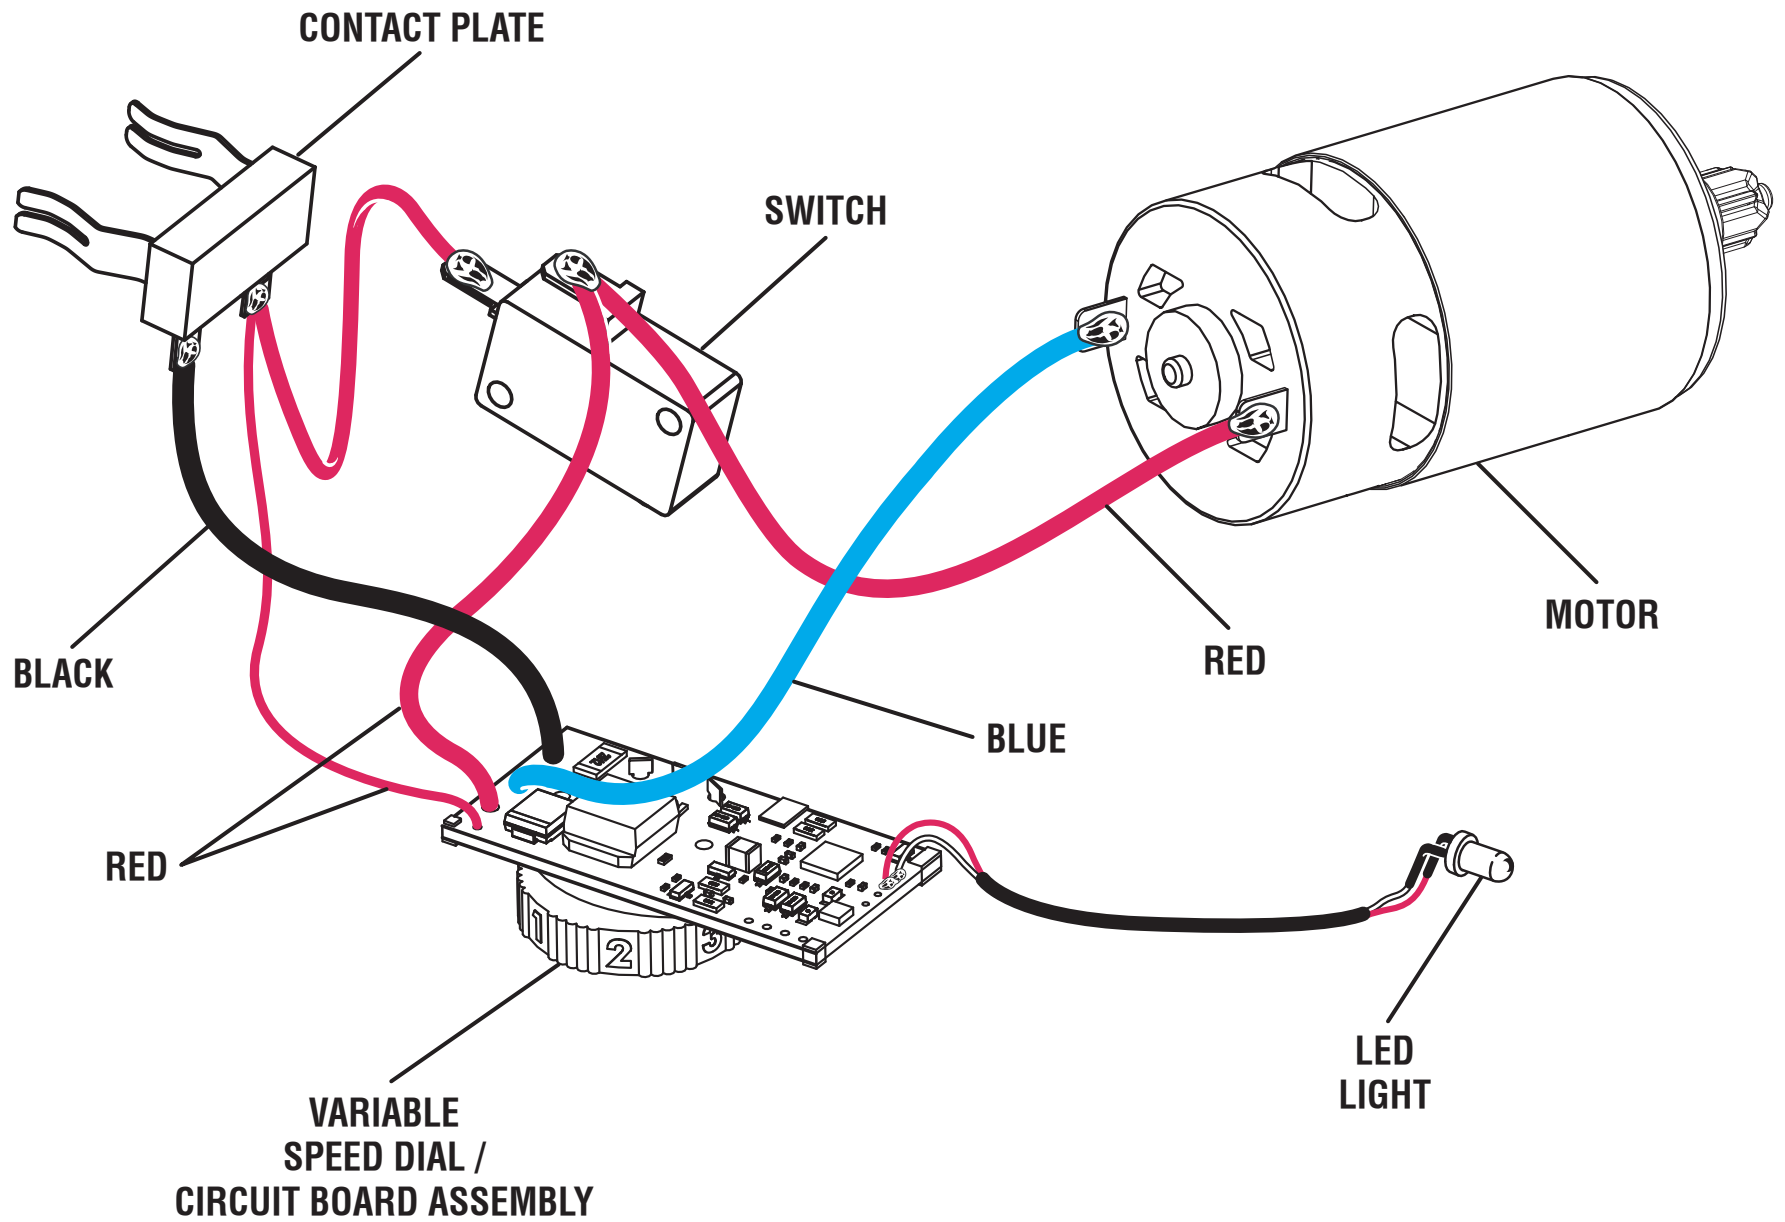

RYOBI 18 VOLT OSCILLATING MULTI-TOOL – MODEL NUMBER P343

The model number will be found on a label attached to the motor housing. Always mention the model number in all correspondence regarding your **MULTI-TOOL** or when ordering repair parts.

PARTS LIST

KEY NO.	PART NUMBER	DESCRIPTION	QTY	KEY NO.	PART NUMBER	DESCRIPTION	QTY
1	204718002	Housing Assembly (Inc. Key Nos. 3 and 31)	1	21	691171001	Needle Bearing	1
2	660570004	Screw (M3 x 14 mm, T10 Torx Pan Hd.).....	10	22	661379002	Screw (M6 x 18 mm, Hex Soc. Flat Hd.)	1
3	941122266	Data Label	1	23	692512002	Sleeve	1
4	680002011	Hex Key Wrench (#5, M6 x 60 mm x 28 mm).....	1	24	560324002	O-Ring	1
5	560444005	Foam	2	25	204222002	Output Shaft Assembly	1
6	562801001	Rubber Plug.....	2	26	680727002	Needle Bearing	1
7	560219006	Contact Plate Stopper	1	27	538608001	Spline Shaft Holder	1
8	660024059	Screw (M4 x 13 mm, T20 Torx Pan Hd.).....	6	28	660226017	Screw (M2 x 9 mm, T8 Torx Pan Hd.).....	1
9	204718003	Inner Housing Assembly.....	1	29	696792001	Compression Spring.....	1
10	534715001	Switch Trigger.....	1	30	538579001	Lock-On Button.....	1
11	696791001	Compression Spring.....	1	31	940114179	Logo Label.....	1
12	204568002	Circuit Board Assembly.....	1	32	681458028	Wood Cutting Blade	1
13	536378001	Motor End Cap	1	33	303590006	Detail Sanding Backing Pad.....	1
14	564725001	Motor Cushion.....	4	34	902424001	120 Grit Sanding Sheet	1
15	206899001	Motor Assembly	1	35	902460001	80 Grit Sanding Sheet	2
16	658699001	Motor Mount.....	1	36	692496002	Optional Adapter	1
17	662308001	Screw w/Washer (M3 x 5 mm, T10 Torx Pan Hd.).....	2	Not Shown:			
18	635969001	Lock Ring	1	995000882	Operator's Manual (961153042)		
19	562408002	Gear Cap	1	11-12-19			
20	204111002	Spline Shaft Assembly	1	(Rev:02)			

RYOBI 18 VOLT OSCILLATING MULTI-TOOL – MODEL NUMBER P343

WIRING DIAGRAM