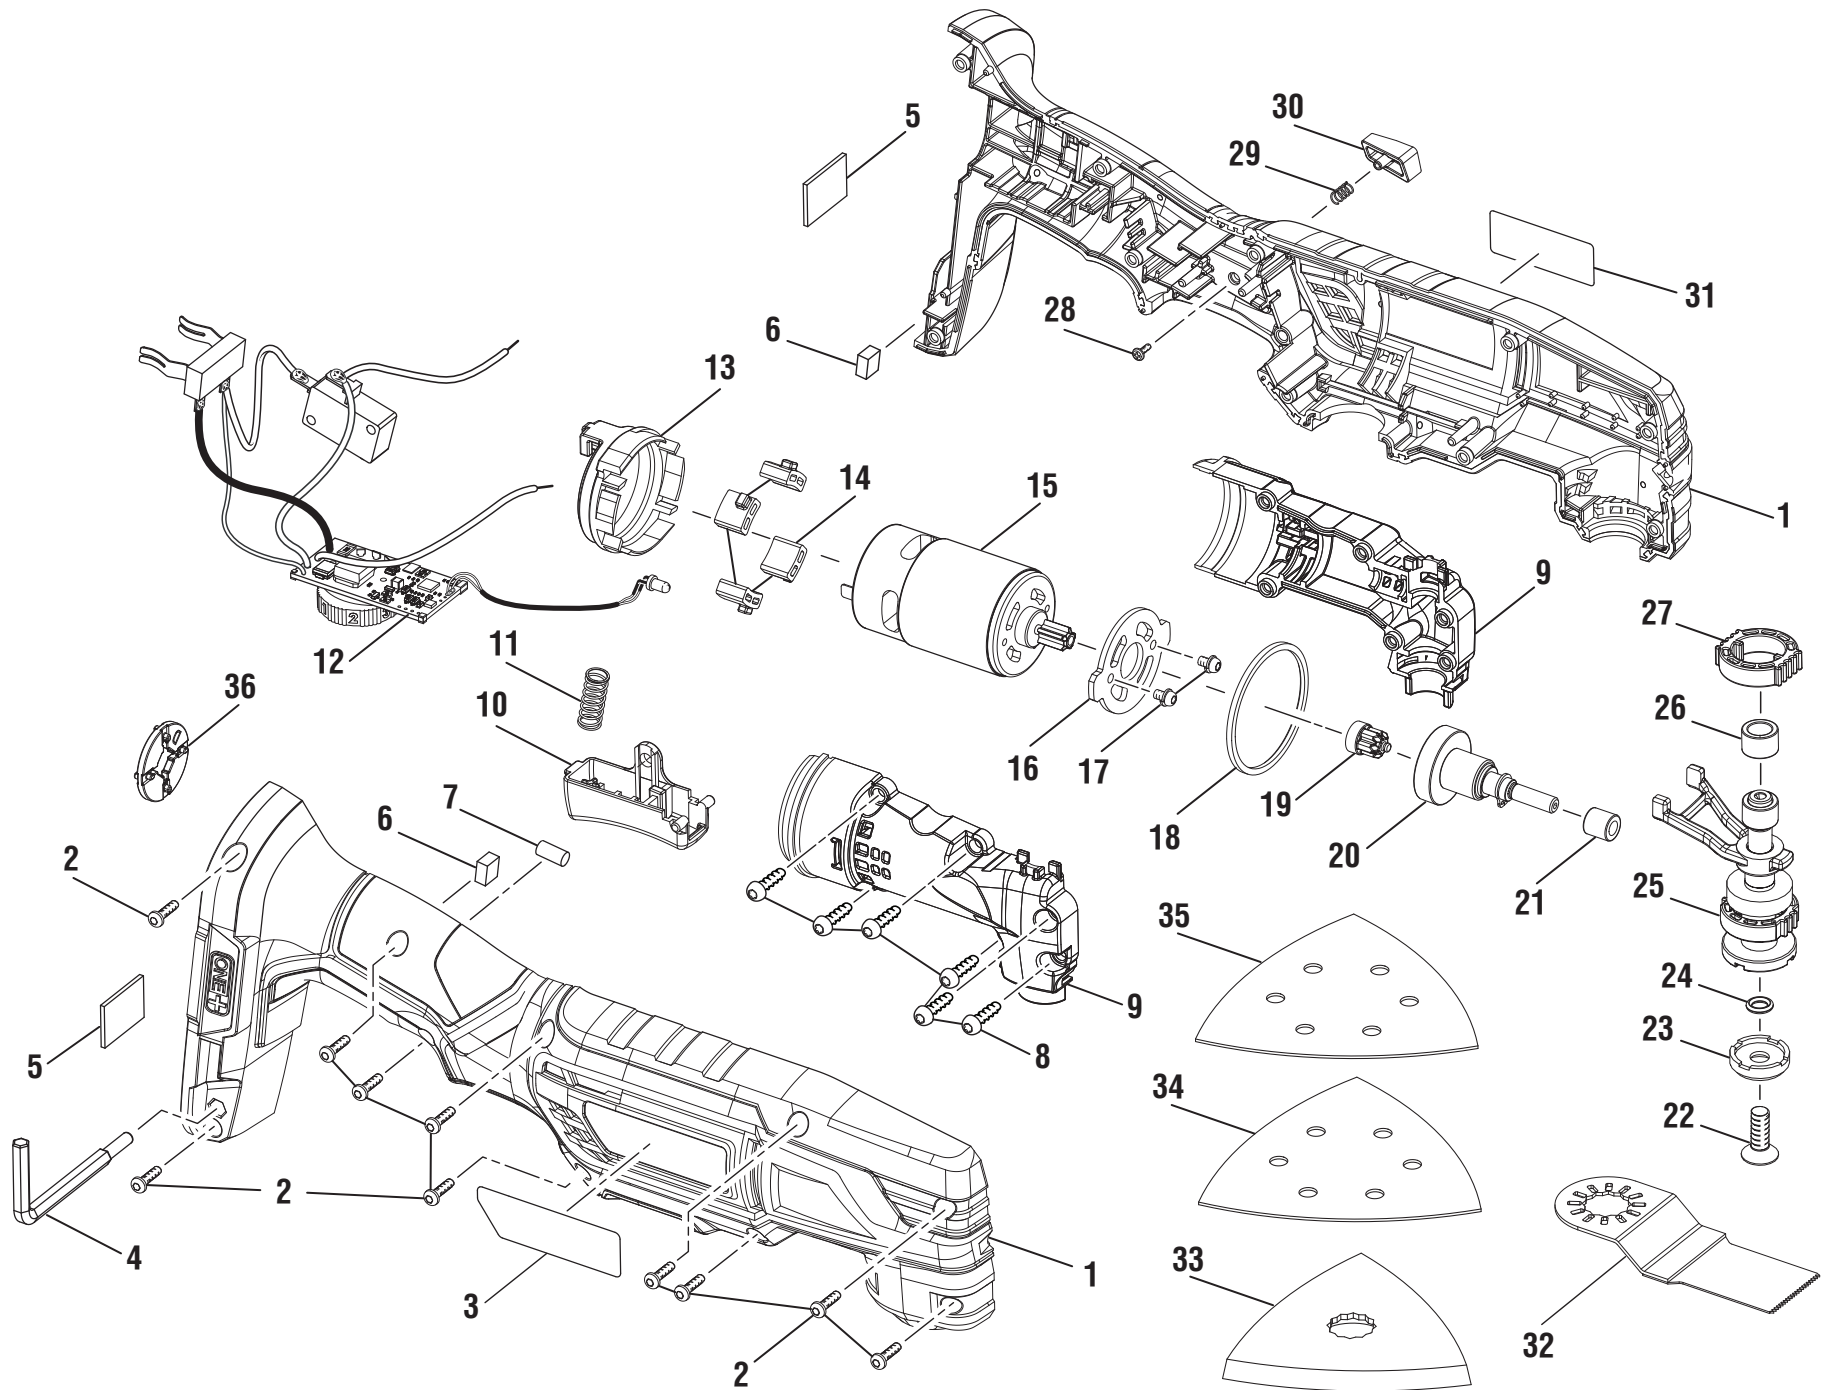

RYOBI 18 VOLT OSCILLATING MULTI-TOOL – MODEL NUMBER P343

The model number will be found on a label attached to the motor housing. Always mention the model number in all correspondence regarding your **MULTI-TOOL** or when ordering repair parts.