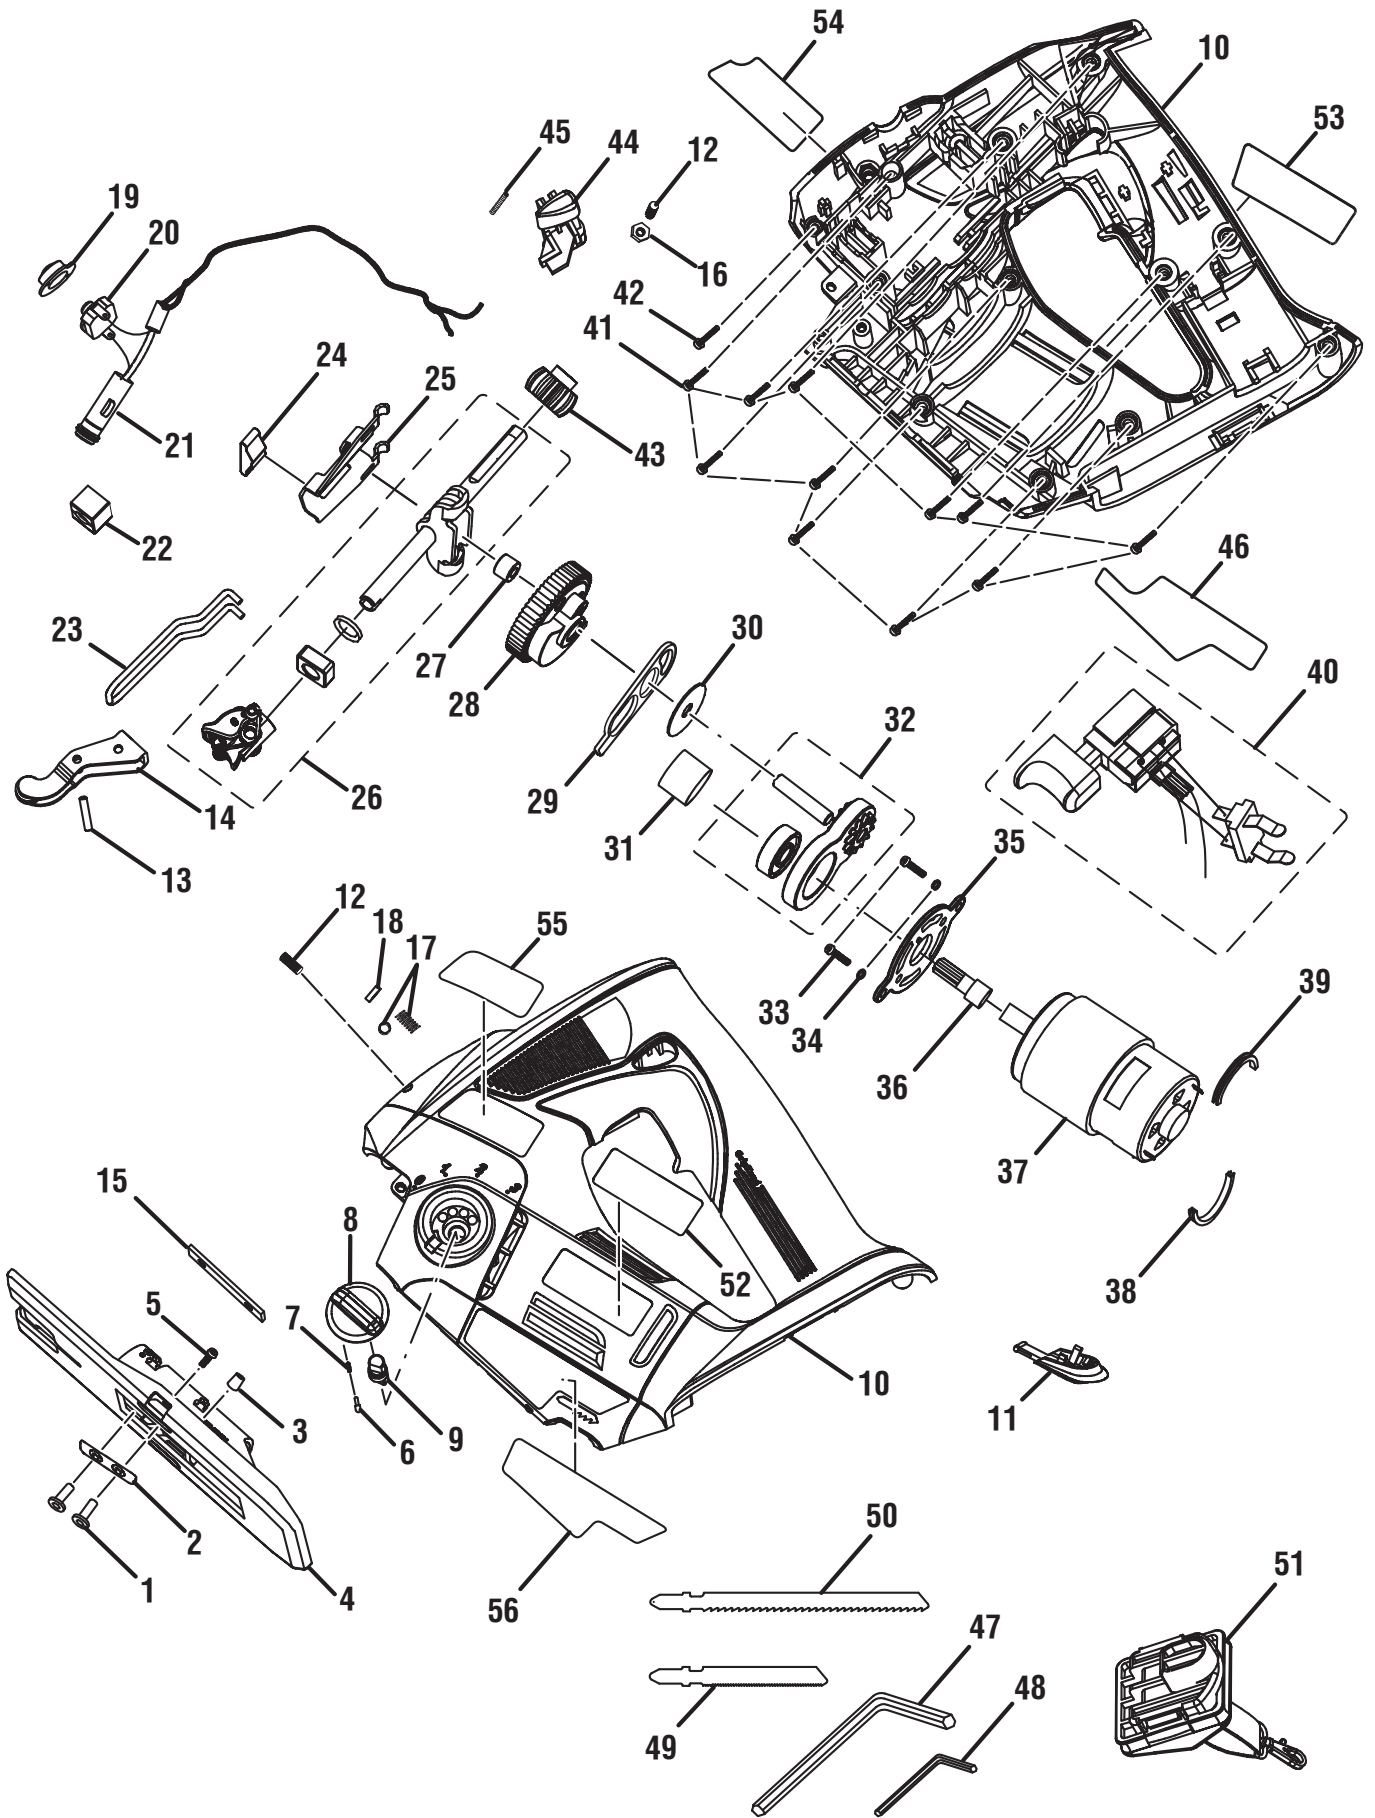

RYOBI 18 VOLT JIG SAW - MODEL NUMBER P521

## RYOBI 18 VOLT JIG SAW – MODEL NUMBER P521

The model number will be found on a label attached to the motor housing. Always mention the model number in all correspondence regarding your **JIG SAW** or when ordering repair parts.