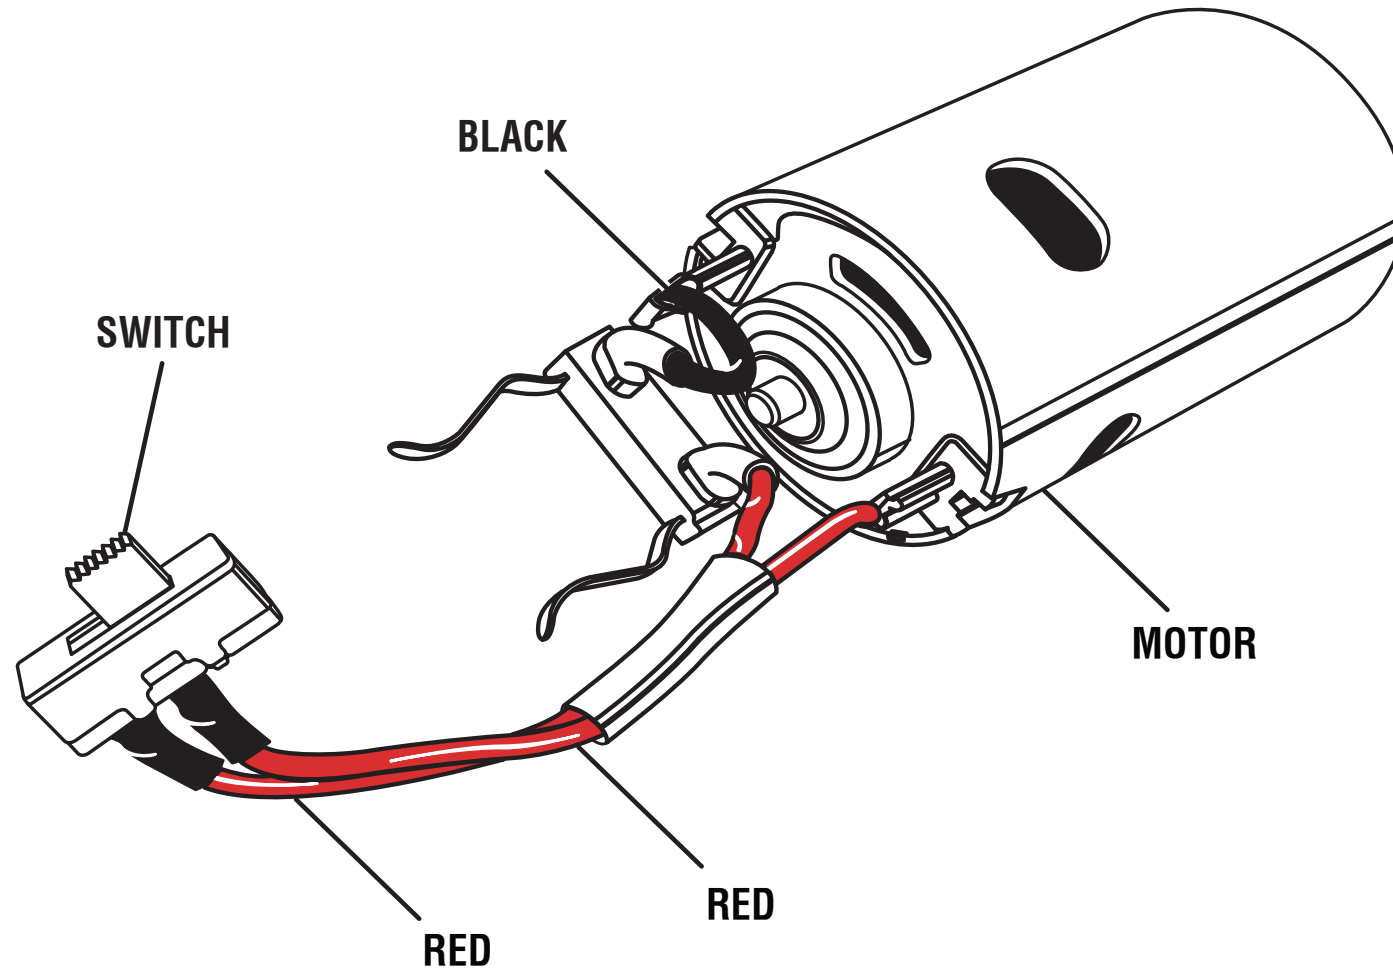

**RYOBI
SPEED SAW
MODEL NO. P531
REPAIR SHEET**

RYOBI SPEED SAW – MODEL NUMBER P531

RYOBI SPEED SAW – MODEL NUMBER P531

The model number will be found on a label attached to the motor housing. Always mention the model number in all correspondence regarding your **SPEED SAW** or when ordering repair parts.

PARTS LIST

KEY NO.	PART NUMBER	DESCRIPTION	QTY	KEY NO.	PART NUMBER	DESCRIPTION	QTY
1	941121376	Battery List Label	1	16	6960101	Sleeve Spring (OD 38.5).....	1
2	527863001	Switch Knob.....	1	17	6960201	Base Sleeve	1
3	270013112	Switch and Contact Plate Assembly	1	18	6960301	Base Plate.....	1
4	941121375	Data Label.....	1	19	670233003	Piloted Drywall Cut Bit (1/8 in.).....	1
5	941002150	Logo Label	1	20	6960401	Wrench.....	1
6	3031704	Knob Assembly.....	1	21	670233005	Non-Piloted Drywall Cut Bit (1/8 in.).....	1
7	206274001	Motor Assembly.....	1	22	6904501	Collet (1/4 in.).....	1
8	203315001	Housing Assembly (Inc. Key Nos. 4-5)	1	23	6725201	External Tooth Lock Washer	1
9	6722901	Lock Pin	1	24	563498001	Foam Rubber	2
10	6723101	Compression Spring	1	25	563498003	Foam Rubber	2
11	6725101	Retaining Ring (E).....	1	Not Shown:			
12	660208048	Screw (M4 x 16 mm).....	6	991000088 Operator's Manual			
13	5671801	Rubber Pin	3	4-14-15			
14	6904401	Collet (1/8 in.).....	1	(Rev:01)			
15	6904301	Collet Nut (M14)	1				

RYOBI SPEED SAW - MODEL NUMBER P531

WIRING DIAGRAM