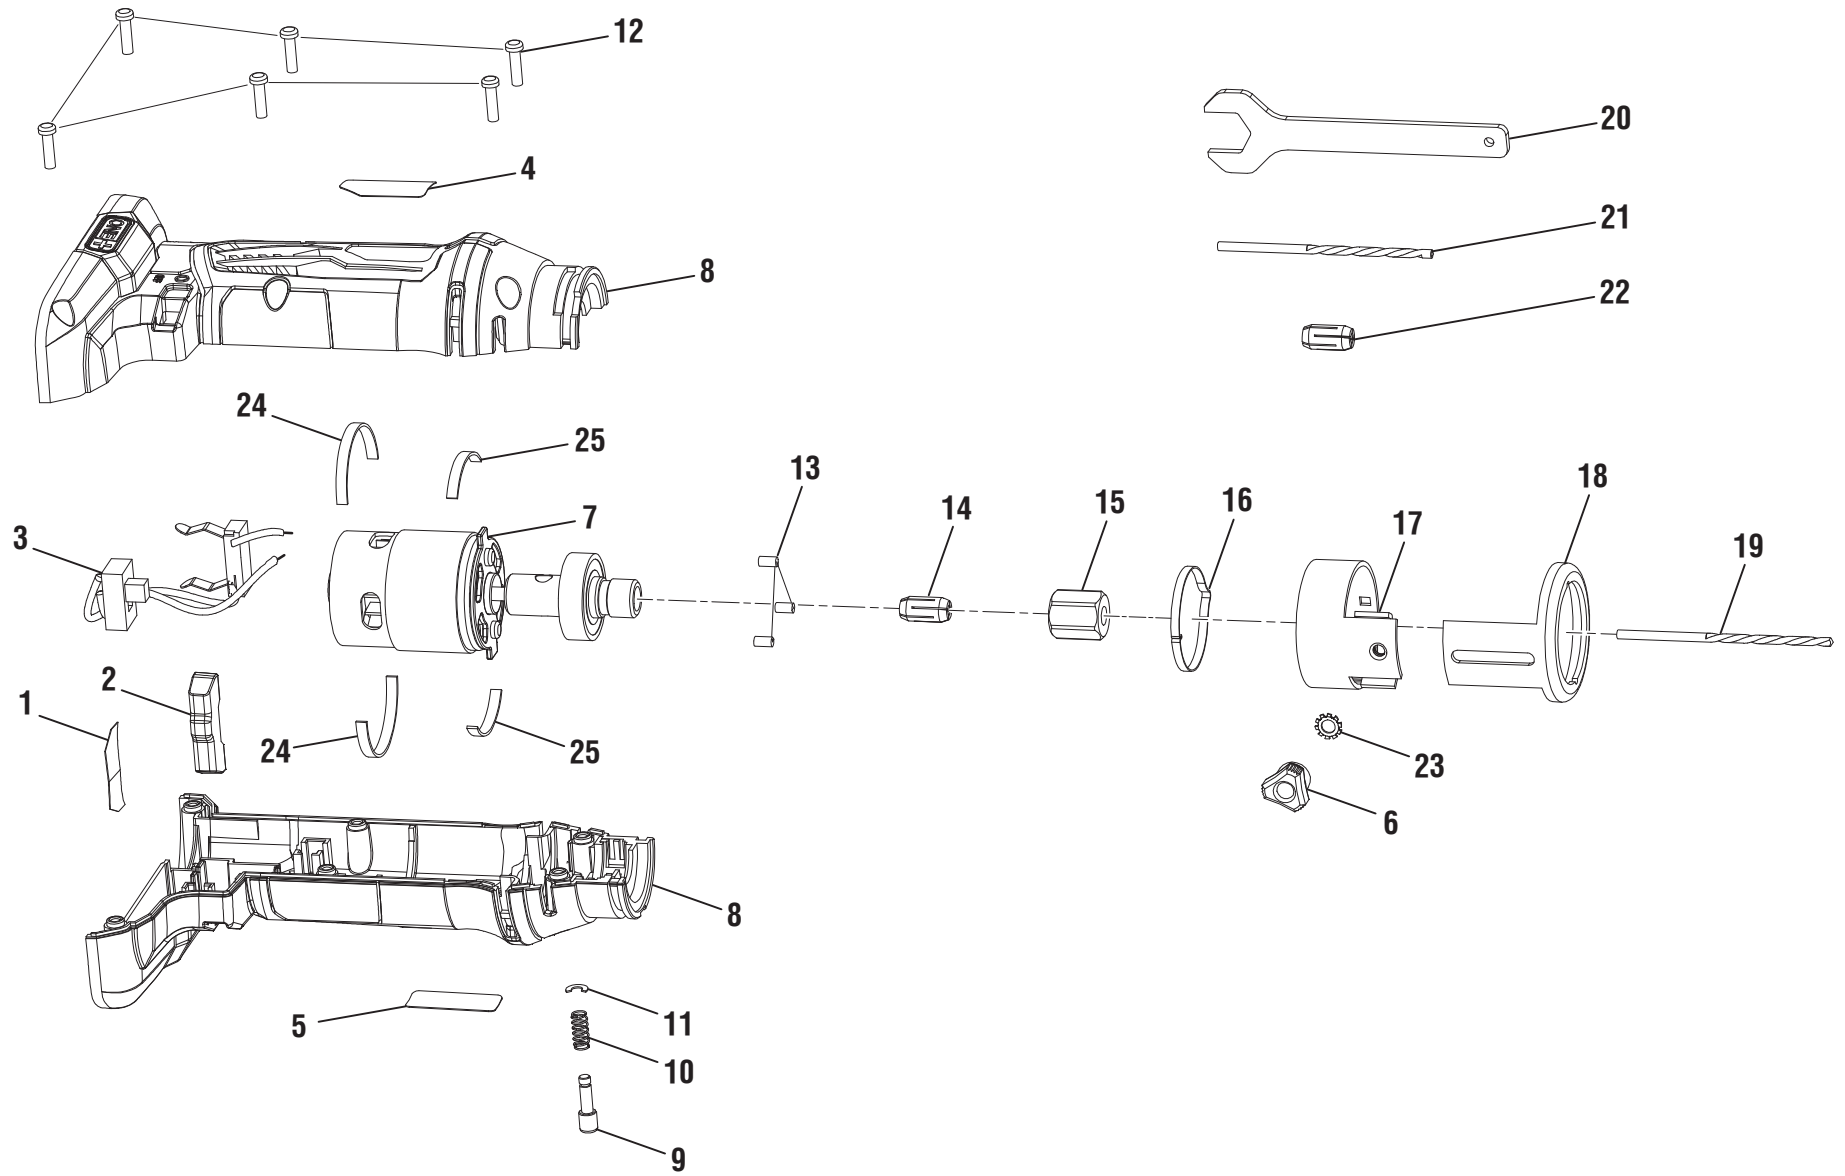

**RYOBI
SPEED SAW
MODEL NO. P531
REPAIR SHEET**

RYOBI SPEED SAW – MODEL NUMBER P531

RYOBI SPEED SAW – MODEL NUMBER P531

The model number will be found on a label attached to the motor housing. Always mention the model number in all correspondence regarding your **SPEED SAW** or when ordering repair parts.

PARTS LIST

KEY NO.	PART NUMBER	DESCRIPTION	QTY	KEY NO.	PART NUMBER	DESCRIPTION	QTY
1	941121376	Battery List Label	1	16	6960101	Sleeve Spring (OD 38.5).....	1
2	527863001	Switch Knob.....	1	17	6960201	Base Sleeve	1
3	270013112	Switch and Contact Plate Assembly	1	18	6960301	Base Plate.....	1
4	941121375	Data Label.....	1	19	670233003	Piloted Drywall Cut Bit (1/8 in.).....	1
5	941002150	Logo Label	1	20	6960401	Wrench.....	1
6	3031704	Knob Assembly.....	1	21	670233005	Non-Piloted Drywall Cut Bit (1/8 in.).....	1
7	206274001	Motor Assembly.....	1	22	6904501	Collet (1/4 in.).....	1
8	203315001	Housing Assembly (Inc. Key Nos. 4-5)	1	23	6725201	External Tooth Lock Washer	1
9	6722901	Lock Pin	1	24	563498001	Foam Rubber	2
10	6723101	Compression Spring	1	25	563498003	Foam Rubber	2
11	6725101	Retaining Ring (E).....	1	Not Shown:			
12	660208048	Screw (M4 x 16 mm).....	6	991000088 Operator's Manual			
13	5671801	Rubber Pin	3	4-14-15			
14	6904401	Collet (1/8 in.).....	1	(Rev:01)			
15	6904301	Collet Nut (M14)	1				

RYOBI SPEED SAW - MODEL NUMBER P531

WIRING DIAGRAM