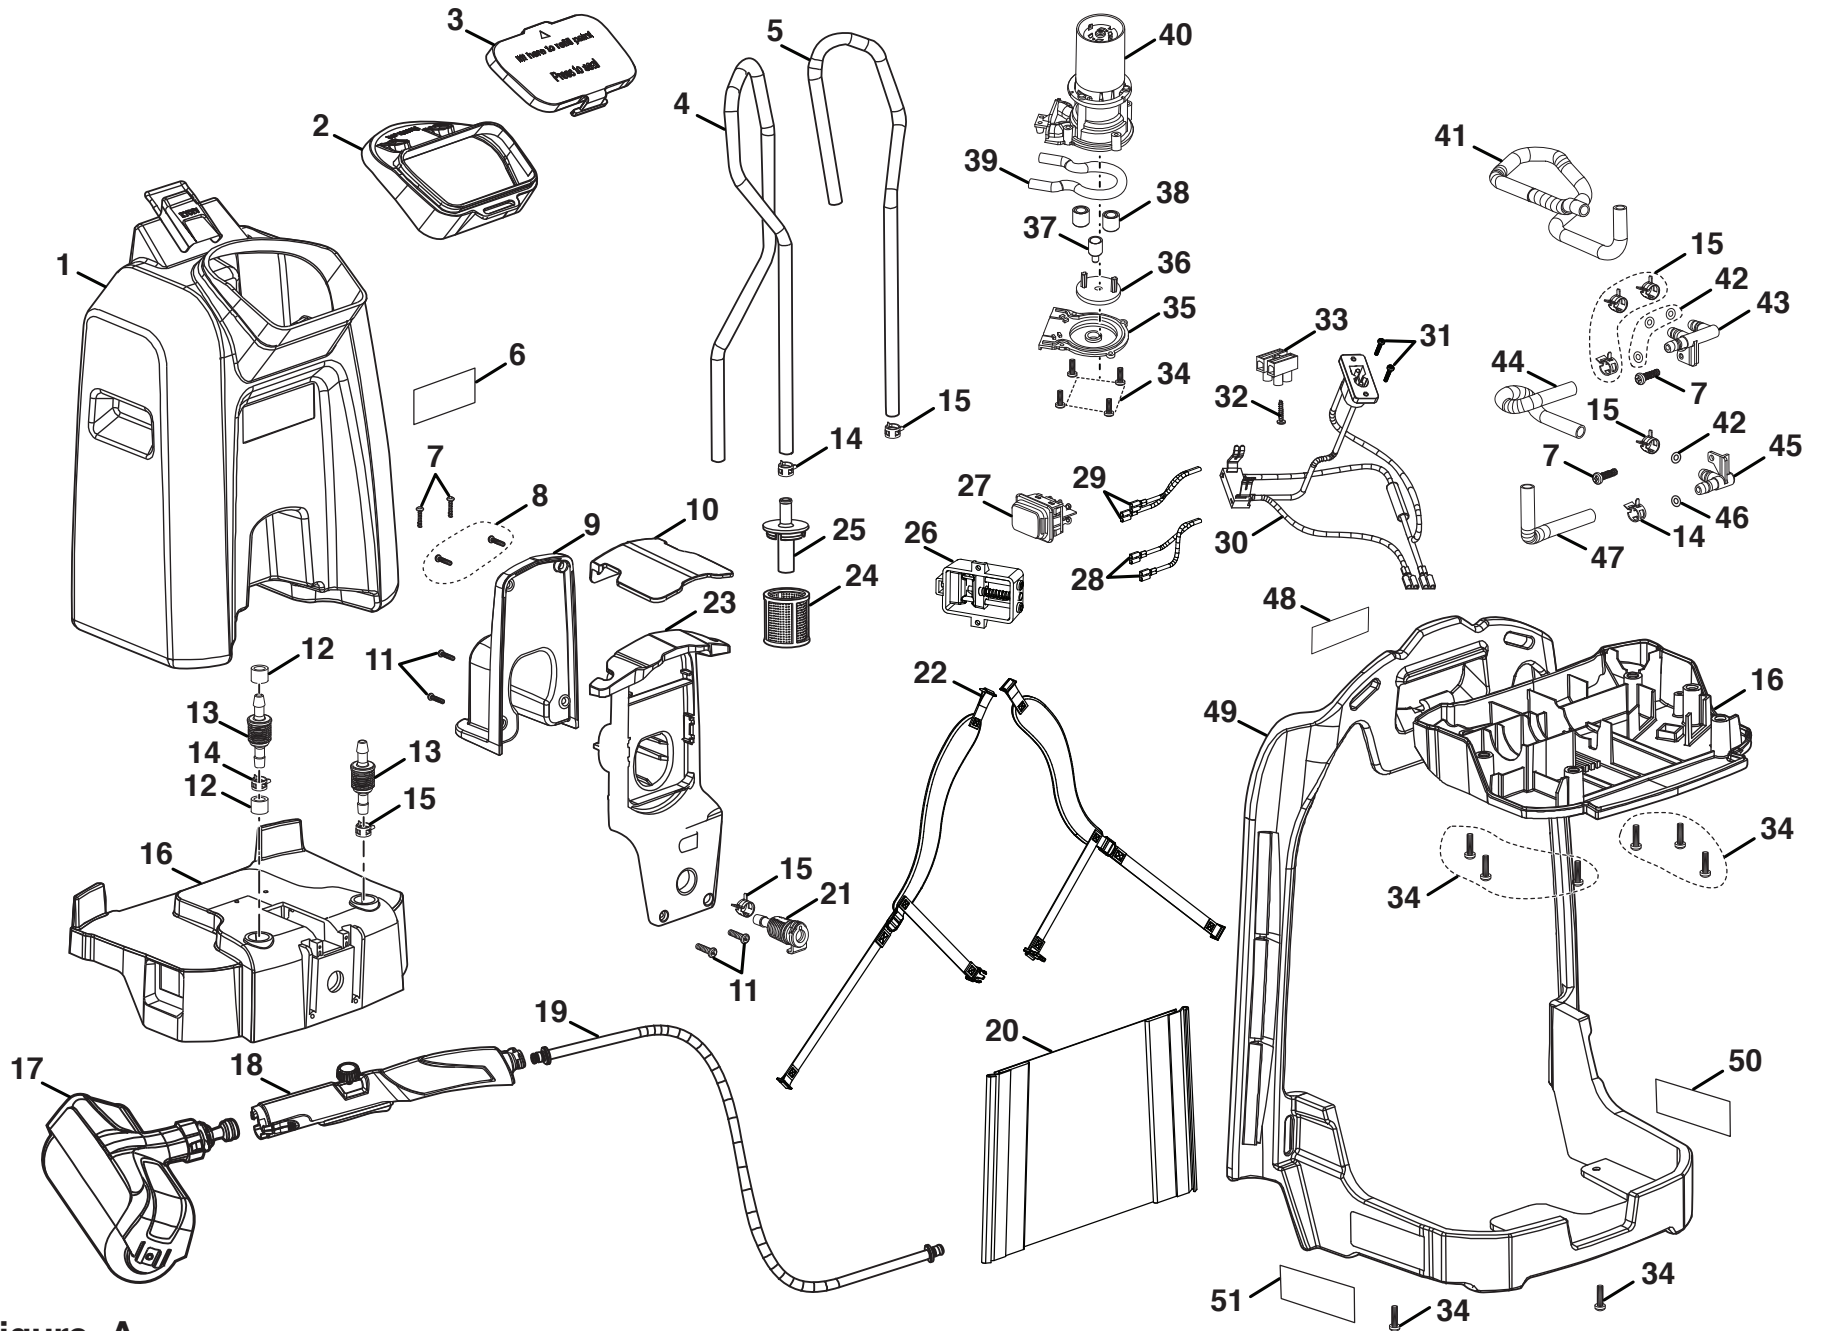

RYOBI 18 VOLT BACKPACK PAINTER – MODEL NUMBER P635

Figure A

RYOBI 18 VOLT BACKPACK PAINTER – MODEL NUMBER P635

The model number will be found on a label attached to the motor housing. Always mention the model number in all correspondence regarding your **18 VOLT BACKPACK PAINTER** or when ordering parts.

PARTS LIST

KEY NO.	PART NUMBER	DESCRIPTION	QTY	KEY NO.	PART NUMBER	DESCRIPTION	QTY
1	303384001	Container and Latch Assembly.....	1	27	760223003	Switch	1
2	519429001	Container Cover Bracket	1	28	290061216	Red Wire (100 mm)	2
3	519427001	Container Cover.....	1	29	290061218	Black Wire (100 mm).....	2
4	519961001	Intake Tube (750 mm)	1	30	201300001	Connector Plate Holder Assembly	1
5	519960001	Recirculation Tube (500 mm)	1	31	660203058	Screw (M3 x 16 mm).....	2
6	940304771	Logo Label.....	1	32	660206042	Screw (M3.5 x 16 mm).....	1
7	660208038	Screw (M4 x 10 mm).....	4	33	690331001	Terminal Block	1
8	660208049	Screw (M4 x 22 mm).....	2	34	660313004	Screw (8-16).....	12
9	519435001	Set Cover Support.....	1	35	519492001	Pump Housing Cover	1
10	52084000	Breakwater.....	1	36	519496001	Pump Body Cover	1
11	660208048	Screw (M4 x 16 mm).....	4	37	520366001	Pump Shaft.....	1
12	560178001	Spacer Tube (ID 1/4 in. x OD 3/8 in.)	2	38	519494001	Pump Roller	2
13	303340001	Quick Connector.....	2	39	520024001	Pump Tube.....	1
14	633188001	Quick Lock.....	3	40	201299001	Motor Pump Assembly	1
15	633095001	Quick Lock.....	7	41	560182003	Bypass Tube (ID 1/4 in. x OD 3/8 in.).....	1
16	201292001	Housing Assembly	1	42	560174001	O-Ring (ID 4.5 x OD 8.1)	4
17	303311001	Roller Assembly	1	43	519499001	Three Way Coupling	1
18	303312002	Handle Assembly	1	44	560179001	Pump Output Tube (240 mm)	1
19	303339001	Output Tube Assembly	1	45	519498001	Two Way Coupling	1
20	902337001	Back Mesh.....	1	46	560184001	O-Ring (ID 7 x OD 10.6).....	1
21	303293001	Quick Connector.....	1	47	519962001	Pump Input Tube	1
22	902331001	Shoulder Strap.....	1	48	940114179	Logo Label.....	1
23	519434001	Set Cover	1	49	519426001	Backpack Frame.....	1
24	519441001	Suction Mesh Set	1	50	940976572	Data Label.....	1
25	519440002	Suction Tube	1	51	940221098	Warning Label.....	1
26	303298001	Bypass Valve Assembly.....	1