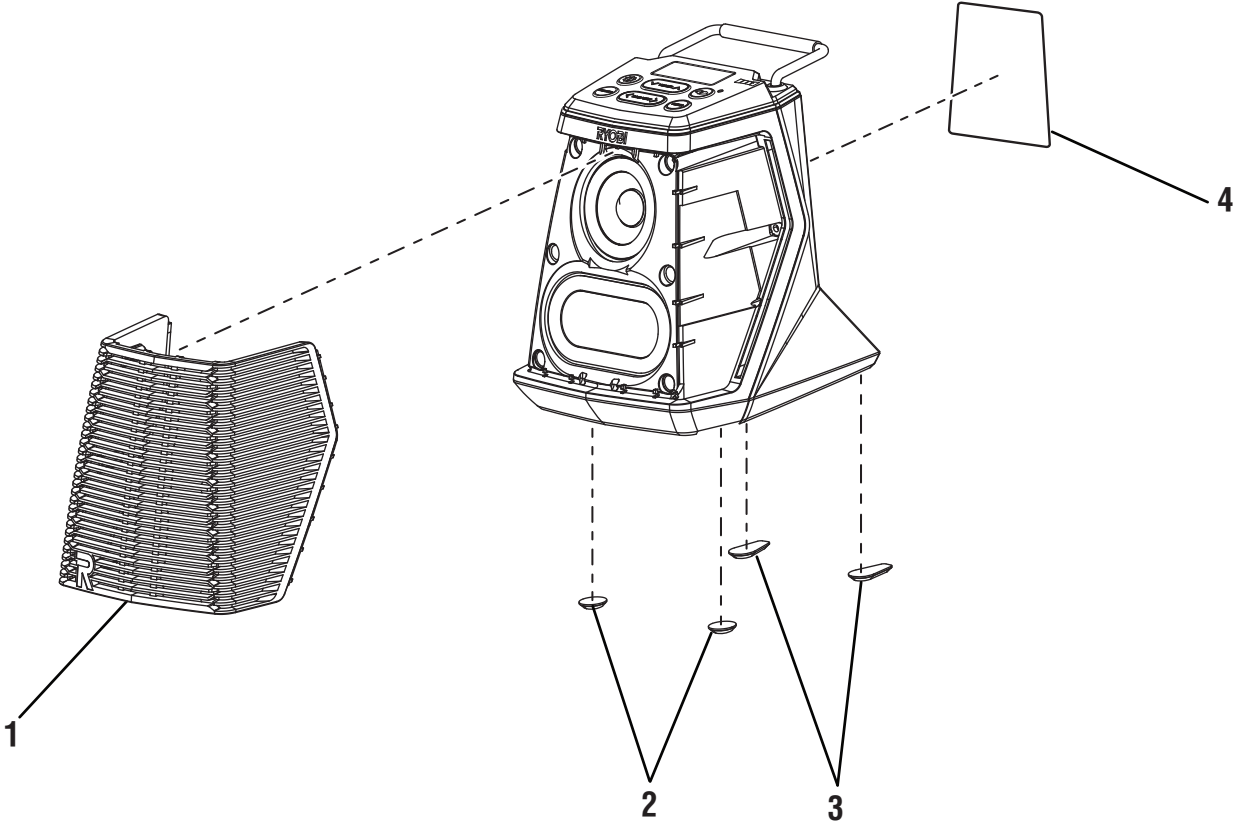

RYOBI 18 VOLT SPEAKER – MODEL NUMBERS P760 and P761