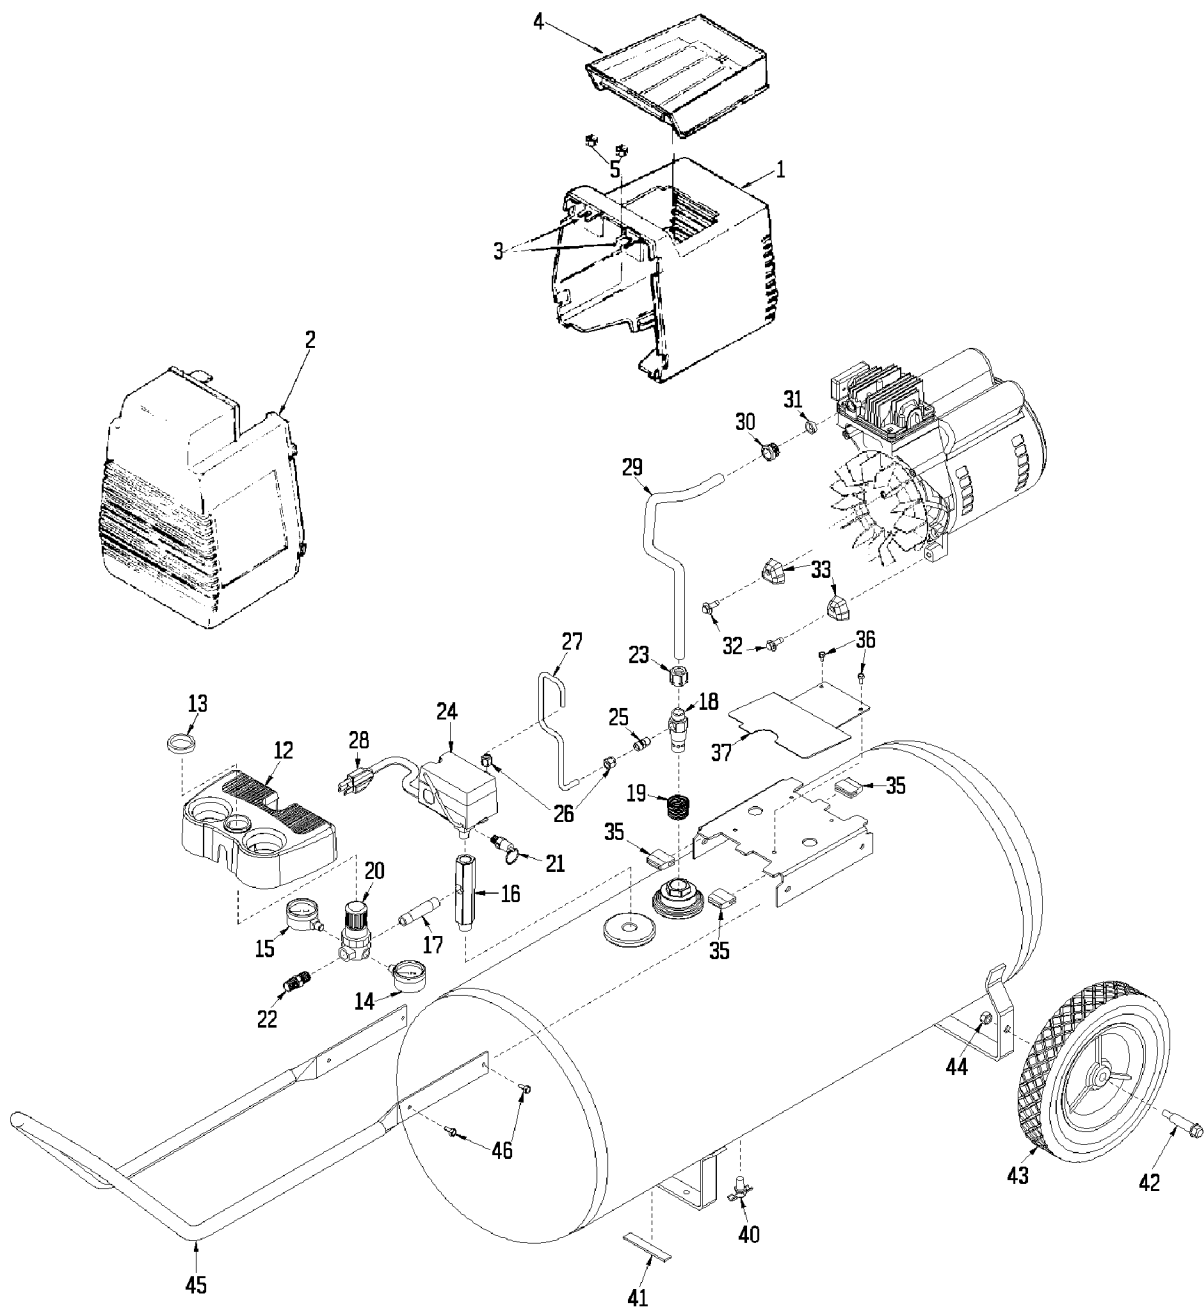

KEY NO.	TORQUE
55	7 to 10 Ft. Lbs.
56	7 to 10 Ft. Lbs.
66	100 to 120 In. Lbs.
69	80 to 100 In. Lbs.
◆	42 to 48 In. Lbs.

Parts List for PAF430 Type 1

Item Number	Part Number	Description	Qty Required
1	AC-0046	SHROUD REAR 3PT SING	1
2	AC-0078	SHROUD FRONT BLK	1
3	CAC-1121	BRACKET SHROUD	2
4	CAC-1080	TRAY TOOL	1
5	038738-00	NUT	1
12	000000-00	No Longer Available	1
13	CAC-61	RING PANEL MOUNTING	1
14	AC-0009-1	GAUGE RIGHT HAND	1
15	Z-AC-0010-1	GAUGE LEFT HAND	1
16	AC-0027-2	STANDPIPE BRASS MALE	1
17	SSP-480	NIPPLE 1/4-18 NPT X	1
18	A19711	VALVE CHECK 1/2NPT X	1
20	AC-0007	REGULATOR 4PORT P1P2	1
21	97503734	VALVE SAFETY 150 .12	1
22	D26889	ADAPTER .25 NPT X .2	1
23	SSP-7813	ASSY NUT SLEEVE 3/8	1
24	5140112-18	PRESSURE SWITCH	1
25	SS-8553	CONNECTOR BODY	1
26	SSP-7811	ASSY NUT SLEEVE 1/4	2
27	AC-0160	TUBE PRES REL .250OD	1
28	SUDL-413-2	ASSY CORD POWER ST	1
29	AC-0125	TUBE OUTLET .375OD A	1
30	SSP-7821-1	NUT .563-18 UNF HEX	3
31	CAC-1120	SLEEVE SILICONE	1
32	91895680	SCREW .250-20X.750 H	2
33	ACG-18	CUP SADDLE MOUNT	2
35	ACG-19	ISOLATOR 3 POINT MOU	3