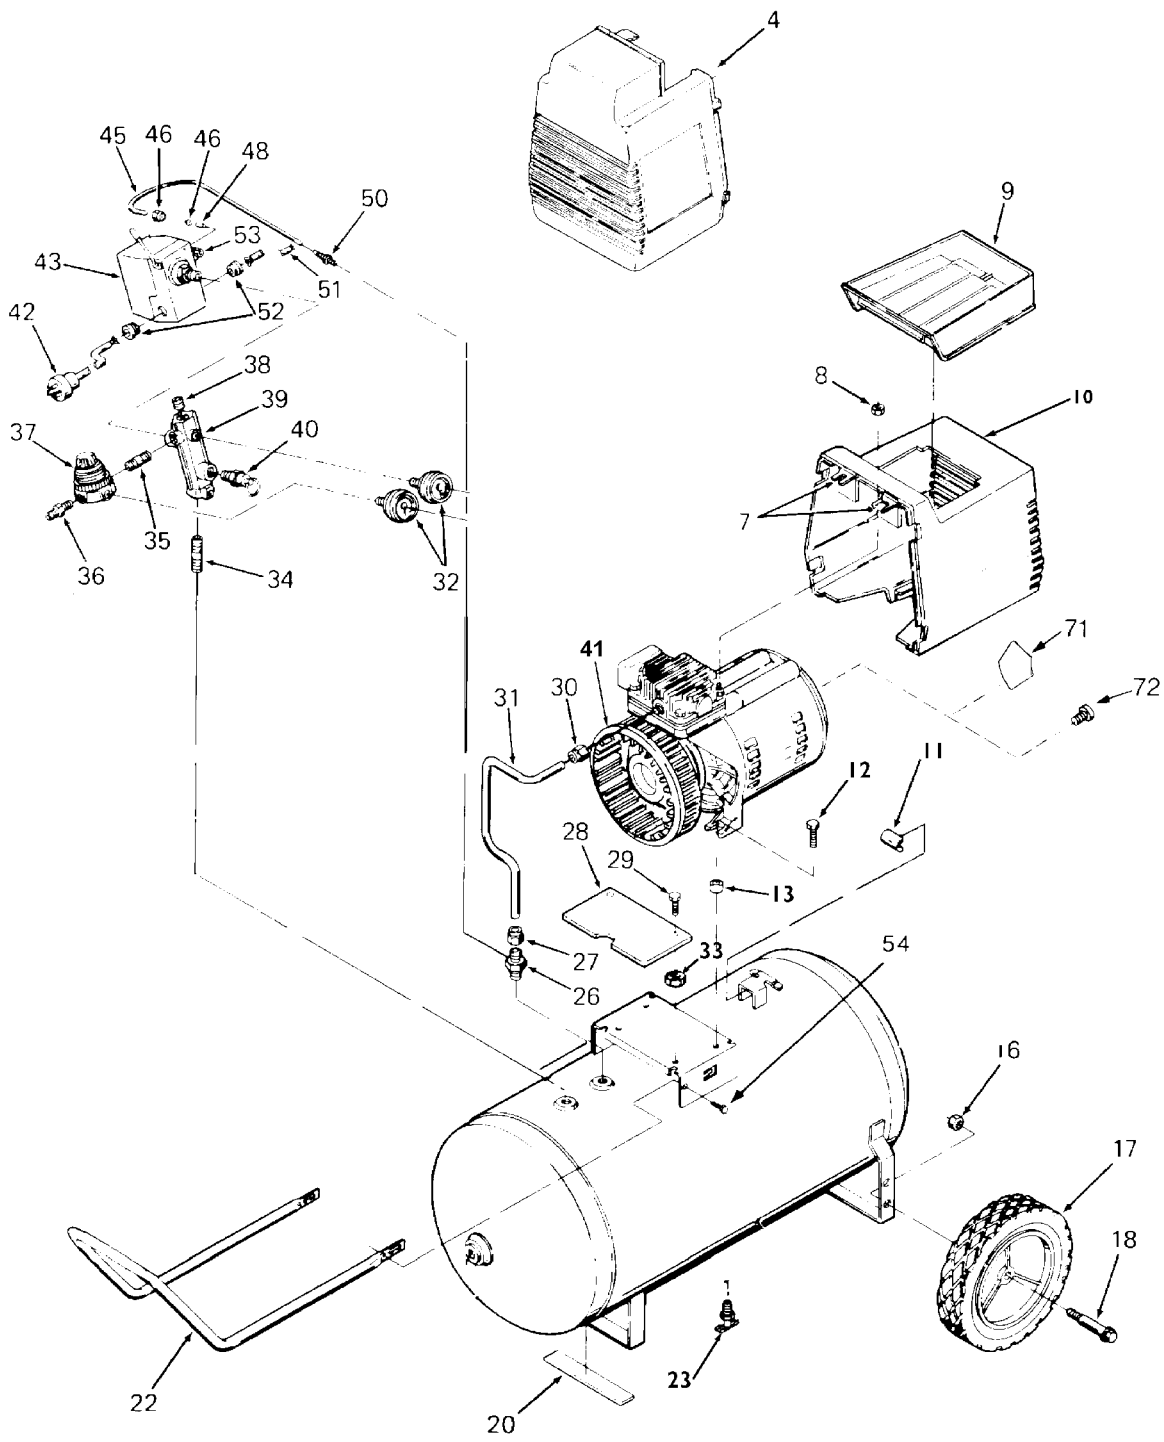

Key #	TORQUE
57	7 TO 10 FT. LBS.
59	7 TO 10 FT. LBS.
67	120 TO 140 FT. LBS.
69	70 TO 85 IN. LBS.
◆	30 TO 45 IN. LBS.

## Parts List for PAFC212 Type 0

Item Number	Part Number	Description	Qty Required
4	AC-0078	SHROUD FRONT BLK	1
7	CAC-1121	BRACKET SHROUD	1
8	038738-00	NUT	1
9	CAC-1080	TRAY TOOL	1
10	000000-00	No Longer Available	1
11	000000-00	No Longer Available	1
12	SSF-505	SCREW .250-28X.915 U	2
13	000000-00	No Longer Available	2
16	SSF-8080-ZN	NUT .375-16 UNC-2B H	2
17	000000-00	No Longer Available	2
18	CAC-60	BOLT .375-16X2.25 UN	2
20	SUDL-6-1	STRIP RUBBER FOOT	1
22	000000-00	No Longer Available	1
23	N286039	DRAIN VALVE	1
26	A19711	VALVE CHECK 1/2NPT X	1
27	SSP-7813	ASSY NUT SLEEVE 3/8	1
28	AC-0155	PLATE	1
29	SSF-1000	SCREW #12-14X.750 HE	1
30	SSP-7821-1	NUT .563-18 UNF HEX	1
31	CAC-1155	TUBE OUTLET 2.5 & 3H	1
32	Z-D23004	GAUGE 1.5OD 200PSI .	2
33	000000-00	No Longer Available	1
34	SS-2072-1	NIPPLE .375 NPT X 1.	1
35	N053094	NIPPLE	1
36	D26889	ADAPTER .25 NPT X .2	1
37	CAC-4296-1	REGULATOR 3PORT P2 L	1
38	SS-3222-CD	PLUG PIPE	1