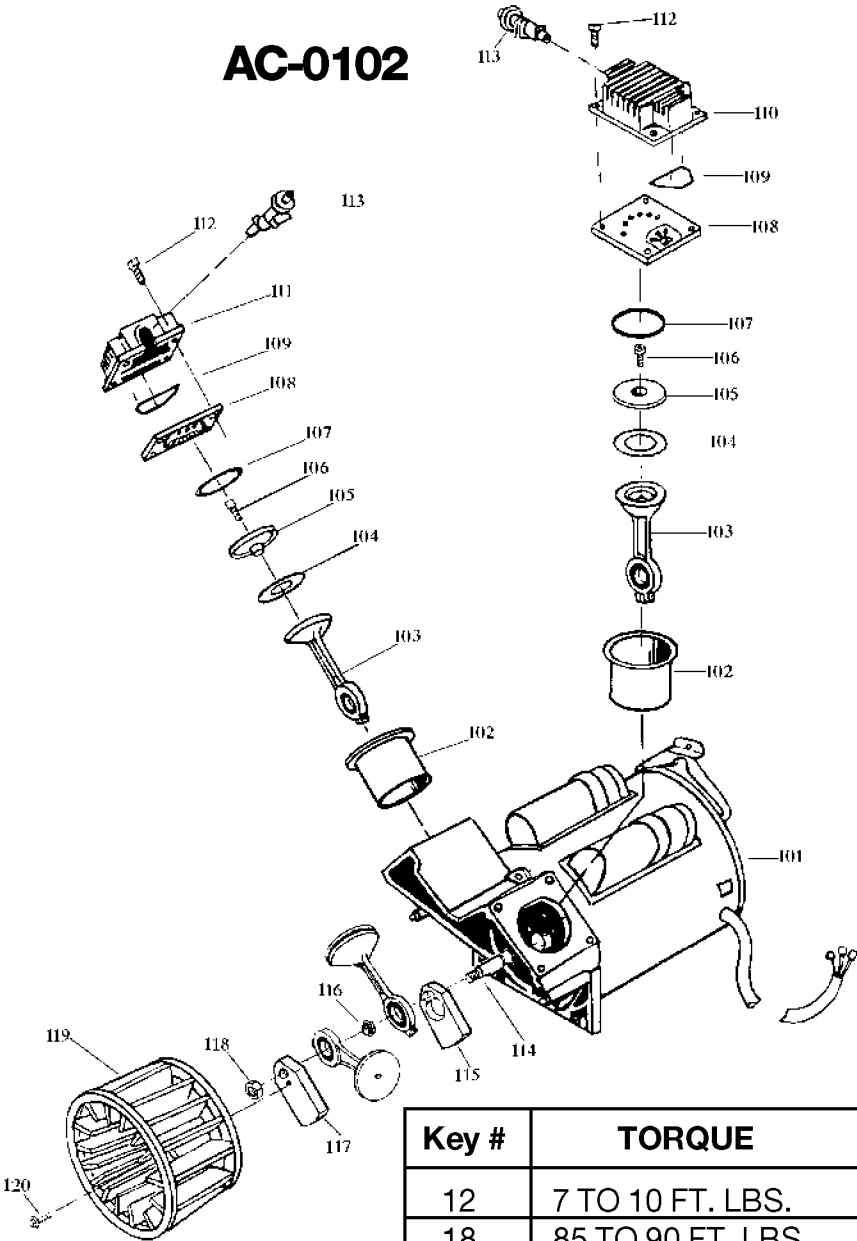

AC-0102

Key #	TORQUE
12	7 TO 10 FT. LBS.
18	85 TO 90 FT. LBS.
20	75 TO 90 IN. LBS.
* TORQUE WRENCH MUST BE USED	

Parts List for PAFCTV530 Type 2

Item Number	Part Number	Description	Qty Required
1	DAC-244	SHROUD FRONT TWIN CY	1
2	DAC-243	SHROUD REAR TWIN CYL	1
5	ACG-408	ASSY FASTENER	1
7	ACG-13	COVER INTAKE MUFFLER	1
8	ACG-12	ELEMENT FILTER INTAK	1
9	SSF-554	SCREW #10-14X2.50 PA	1
12	000000-00	No Longer Available	1
13	CAC-61	RING PANEL MOUNTING	1
14	AC-0009-1	GAUGE RIGHT HAND	1
15	Z-AC-0010-1	GAUGE LEFT HAND	1
16	AC-0027-2	STANDPIPE BRASS MALE	1
17	SSP-480	NIPPLE 1/4-18 NPT X	1
18	A19711	VALVE CHECK 1/2NPT X	1
19	000000-00	No Longer Available	1
20	AC-0007	REGULATOR 4PORT P1P2	1
21	97503734	VALVE SAFETY 150 .12	1
22	D26889	ADAPTER .25 NPT X .2	1
23	SSP-7813	ASSY NUT SLEEVE 3/8	1
24	5140112-18	PRESSURE SWITCH	1
25	SS-8553	CONNECTOR BODY	1
26	SSP-7811	ASSY NUT SLEEVE 1/4	1
27	AC-0028	TUBE PRES REL .250OD	1
28	SUDL-415-1	ASSY CORD POWER ST	1
29	AC-0126	TUBE OUTLET .375OD A	1
30	SSP-7821-1	NUT .563-18 UNF HEX	1
31	SSG-3105	ORING 306/296ID 073/	1
32	SSF-990	SCREW .250-20X1.25 U	2