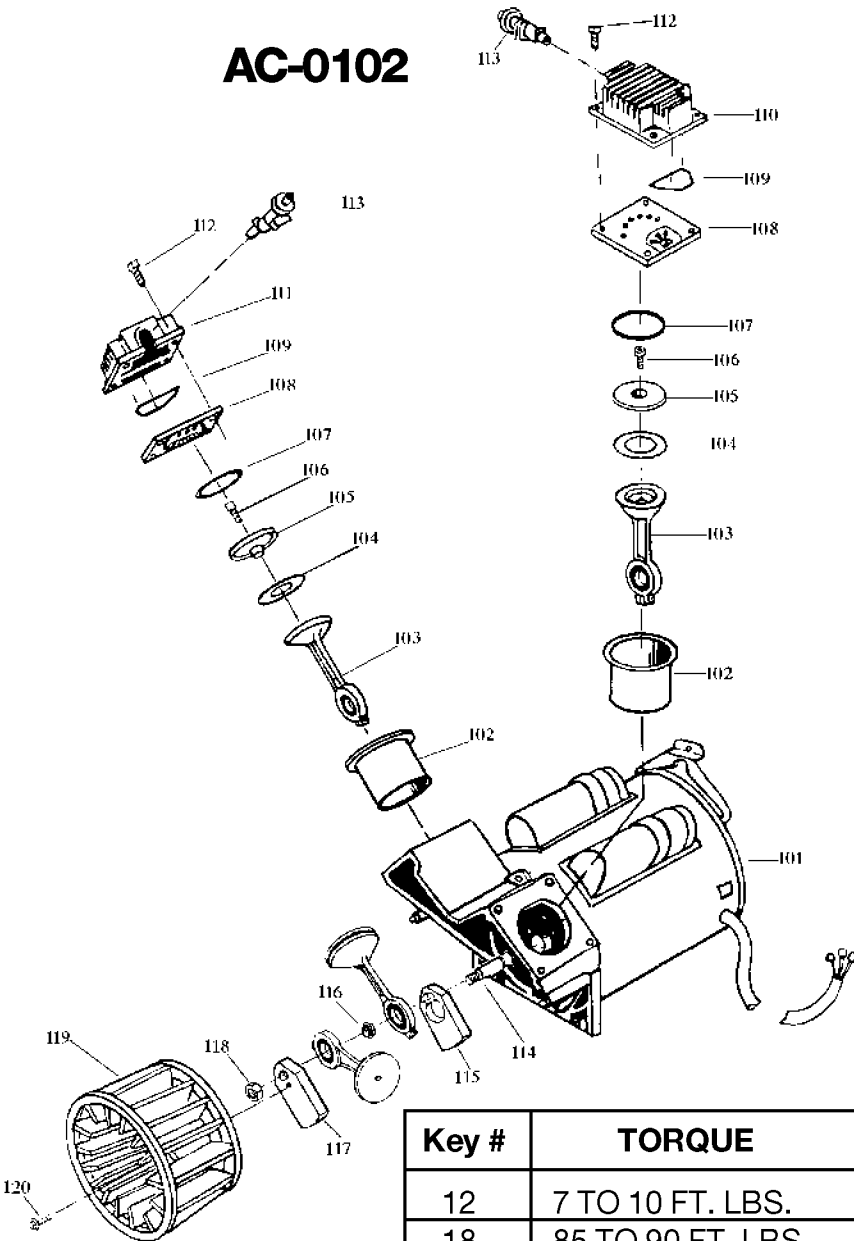

AC-0102

Key #	TORQUE
12	7 TO 10 FT. LBS.
18	85 TO 90 FT. LBS.
20	75 TO 90 IN. LBS.
* TORQUE WRENCH MUST BE USED	

Parts List for PAFCTV560V Type 2

Item Number	Part Number	Description	Qty Required
1	DAC-243	SHROUD REAR TWIN CYL	1
2	DAC-244	SHROUD FRONT TWIN CY	1
3	SSF-553-1	SCREW #10-24X.563 TH	3
4	SSG-3102	ORING .176 X .070 IS	1
5	ACG-13	COVER INTAKE MUFFLER	1
6	ACG-12	ELEMENT FILTER INTAK	1
7	SSF-554	SCREW #10-14X2.50 PA	2
8	AC-0057	TUBE OUTLET .375OD A	1
9	AC-0052	TUBE OUTLET .375OD A	1
10	000000-00	No Longer Available	1
11	SSP-7812	ASSY NUT SLEEVE 1/2	2
12	SSF-550	NUT .750-16 UNF COMP	2
13	CAC-1120	SLEEVE SILICONE	2
14	A19711	VALVE CHECK 1/2NPT X	1
15	SS-8553	CONNECTOR BODY	1
16	SSP-7811	ASSY NUT SLEEVE 1/4	1
17	ACG-58	TUBE PRESSURE RELIEF	1
18	SSP-7811	ASSY NUT SLEEVE 1/4	1
19	000000-00	No Longer Available	1
20	33821-00	BUSHING	1
20	438010040063	HEYCO BUSHINGS	1
21	GA-360-B	GAUGE 300 PSI BACK M	1
22	TIA-4150	VALVE SAFETY 150 .25	1
23	000000-00	No Longer Available	1
24	N000323	VALVE GLOBE 200 PSI	1
25	000000-00	No Longer Available	1
26	ACG-18	CUP SADDLE MOUNT	2