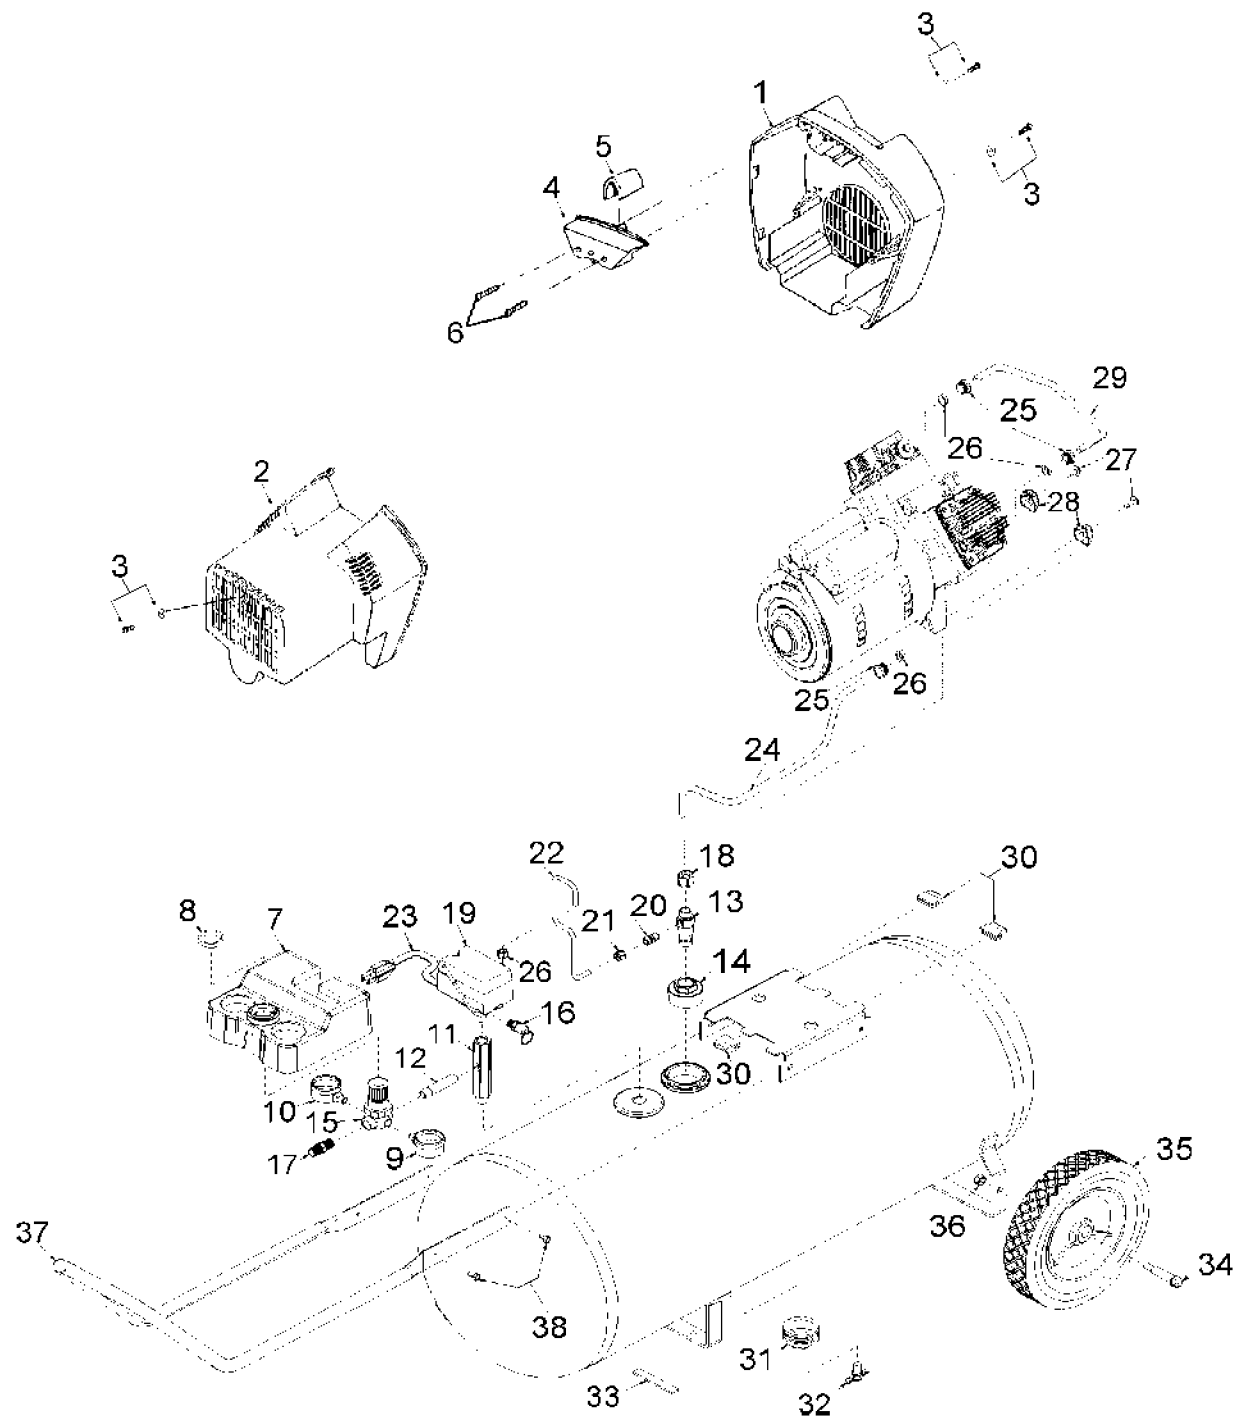

AC-0102

Key #	TORQUE
12	7 TO 10 FT. LBS.
18	85 TO 90 FT. LBS.
20	75 TO 90 IN. LBS.
* TORQUE WRENCH MUST BE USED	

Parts List for PAFCTV630 Type 0

Item Number	Part Number	Description	Qty Required
1	DAC-244	SHROUD FRONT TWIN CY	1
2	DAC-243	SHROUD REAR TWIN CYL	1
3	ACG-408	ASSY FASTENER	3
4	ACG-13	COVER INTAKE MUFFLER	1
5	ACG-12	ELEMENT FILTER INTAK	1
6	SSF-554	SCREW #10-14X2.50 PA	2
7	000000-00	No Longer Available	1
8	CAC-61	RING PANEL MOUNTING	1
9	AC-0009-1	GAUGE RIGHT HAND	1
10	Z-AC-0010-1	GAUGE LEFT HAND	1
11	AC-0027-2	STANDPIPE BRASS MALE	1
12	SSP-480	NIPPLE 1/4-18 NPT X	1
13	A19711	VALVE CHECK 1/2NPT X	1
14	000000-00	No Longer Available	1
15	AC-0007	REGULATOR 4PORT P1P2	1
16	97503734	VALVE SAFETY 150 .12	1
17	D26889	ADAPTER .25 NPT X .2	1
18	SSP-7813	ASSY NUT SLEEVE 3/8	1
19	5140112-18	PRESSURE SWITCH	1
20	SS-8553	CONNECTOR BODY	1
21	SSP-7811	ASSY NUT SLEEVE 1/4	2
22	AC-0028	TUBE PRES REL .250OD	1
23	SUDL-415-1	ASSY CORD POWER ST	1
24	AC-0126	TUBE OUTLET .375OD A	1
25	SSP-7821-1	NUT .563-18 UNF HEX	3
26	SSG-3105	ORING 306/296ID 073/	3
27	SSF-990	SCREW .250-20X1.25 U	2