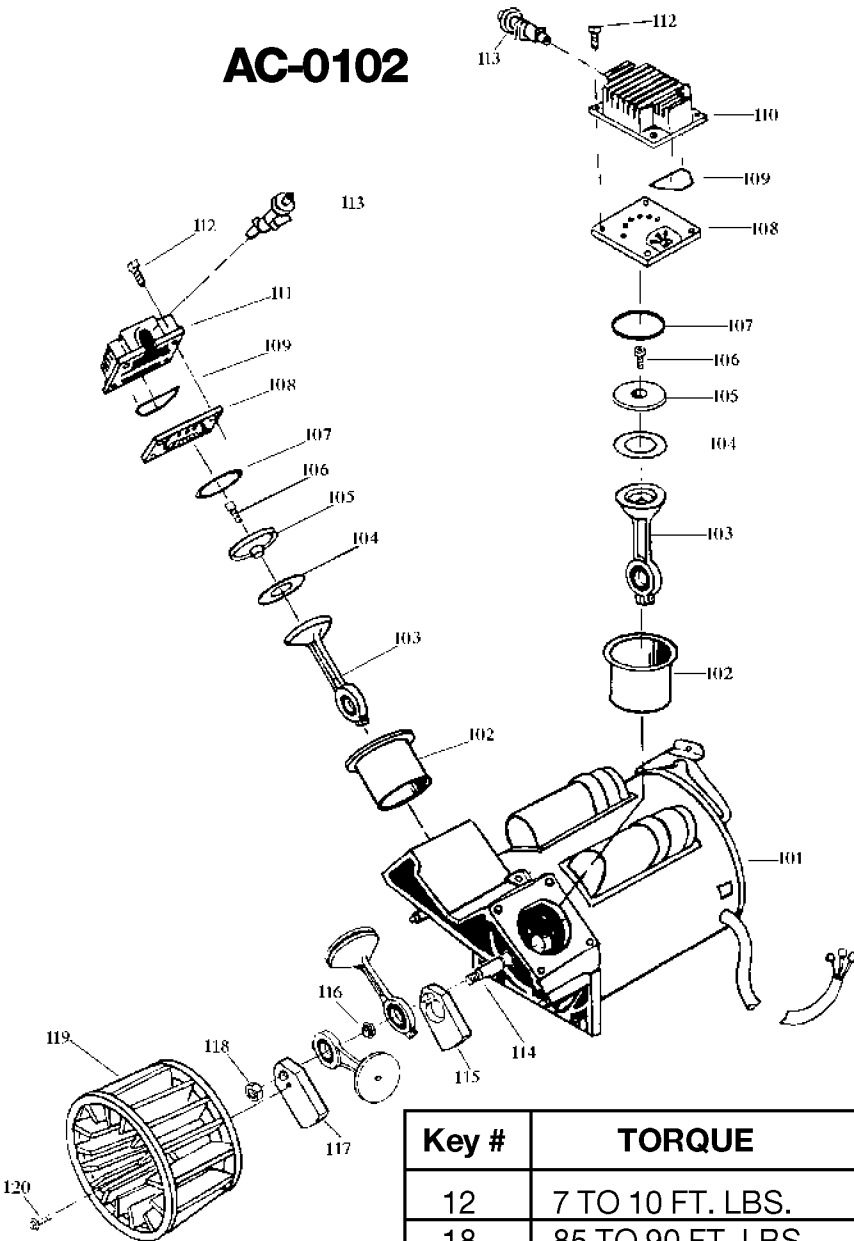

AC-0102

Key #	TORQUE
12	7 TO 10 FT. LBS.
18	85 TO 90 FT. LBS.
20	75 TO 90 IN. LBS.
* TORQUE WRENCH MUST BE USED	

Parts List for PAFCTV630 Type 0

Item Number	Part Number	Description	Qty Required
1	DAC-244	SHROUD FRONT TWIN CY	1
2	DAC-243	SHROUD REAR TWIN CYL	1
3	ACG-408	ASSY FASTENER	3
4	ACG-13	COVER INTAKE MUFFLER	1
5	ACG-12	ELEMENT FILTER INTAK	1
6	SSF-554	SCREW #10-14X2.50 PA	2
7	000000-00	No Longer Available	1
8	CAC-61	RING PANEL MOUNTING	1
9	AC-0009-1	GAUGE RIGHT HAND	1
10	Z-AC-0010-1	GAUGE LEFT HAND	1
11	AC-0027-2	STANDPIPE BRASS MALE	1
12	SSP-480	NIPPLE 1/4-18 NPT X	1
13	A19711	VALVE CHECK 1/2NPT X	1
14	000000-00	No Longer Available	1
15	AC-0007	REGULATOR 4PORT P1P2	1
16	97503734	VALVE SAFETY 150 .12	1
17	D26889	ADAPTER .25 NPT X .2	1
18	SSP-7813	ASSY NUT SLEEVE 3/8	1
19	5140112-18	PRESSURE SWITCH	1
20	SS-8553	CONNECTOR BODY	1
21	SSP-7811	ASSY NUT SLEEVE 1/4	2
22	AC-0028	TUBE PRES REL .250OD	1
23	SUDL-415-1	ASSY CORD POWER ST	1
24	AC-0126	TUBE OUTLET .375OD A	1
25	SSP-7821-1	NUT .563-18 UNF HEX	3
26	SSG-3105	ORING 306/296ID 073/	3
27	SSF-990	SCREW .250-20X1.25 U	2