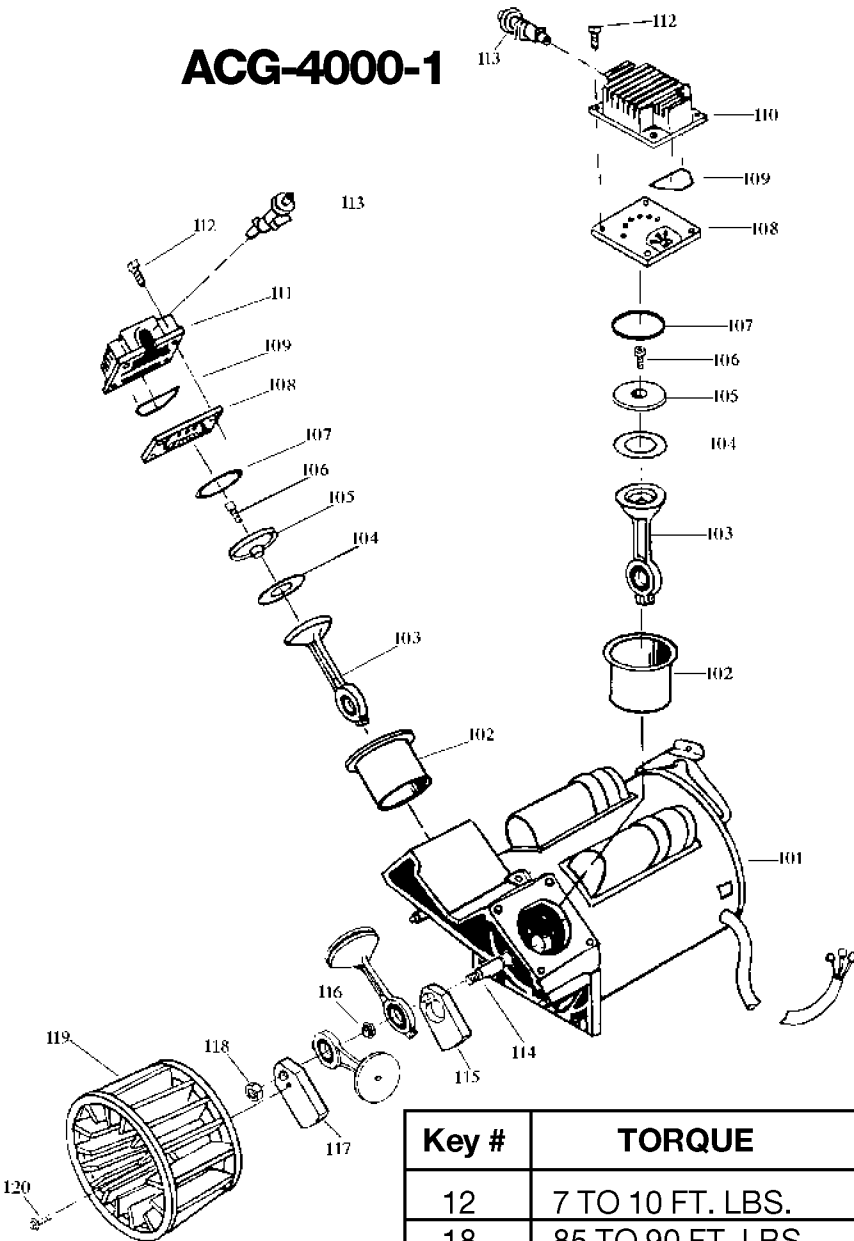

# ACG-4000-1

Key #	TORQUE
12	7 TO 10 FT. LBS.
18	85 TO 90 FT. LBS.
20	75 TO 90 IN. LBS.
* TORQUE WRENCH MUST BE USED	

## Parts List for PAFTV560V Type 0

Item Number	Part Number	Description	Qty Required
1	DAC-243	SHROUD REAR TWIN CYL	1
2	DAC-244	SHROUD FRONT TWIN CY	1
3	SSF-553-1	SCREW #10-24X.563 TH	3
4	SSG-3102	ORING .176 X .070 IS	1
5	ACG-13	COVER INTAKE MUFFLER	1
6	ACG-12	ELEMENT FILTER INTAK	1
7	SSF-554	SCREW #10-14X2.50 PA	2
8	000000-00	No Longer Available	1
9	ACG-41	TUBE OUTLET 60G RIGH	1
10	000000-00	No Longer Available	1
11	SSP-7812	ASSY NUT SLEEVE 1/2	2
12	SSF-550	NUT .750-16 UNF COMP	2
13	CAC-1120	SLEEVE SILICONE	2
14	000000-00	No Longer Available	1
15	SS-8553	CONNECTOR BODY	1
16	SSP-7811	ASSY NUT SLEEVE 1/4	1
17	ACG-58	TUBE PRESSURE RELIEF	1
18	SSP-7811	ASSY NUT SLEEVE 1/4	1
19	000000-00	No Longer Available	1
20	33821-00	BUSHING	1
20	438010040063	HEYCO BUSHINGS	1
21	GA-360-B	GAUGE 300 PSI BACK M	1
22	TIA-4150	VALVE SAFETY 150 .25	1
23	000000-00	No Longer Available	1
24	N000323	VALVE GLOBE 200 PSI	1
25	000000-00	No Longer Available	1
26	ACG-18	CUP SADDLE MOUNT	2