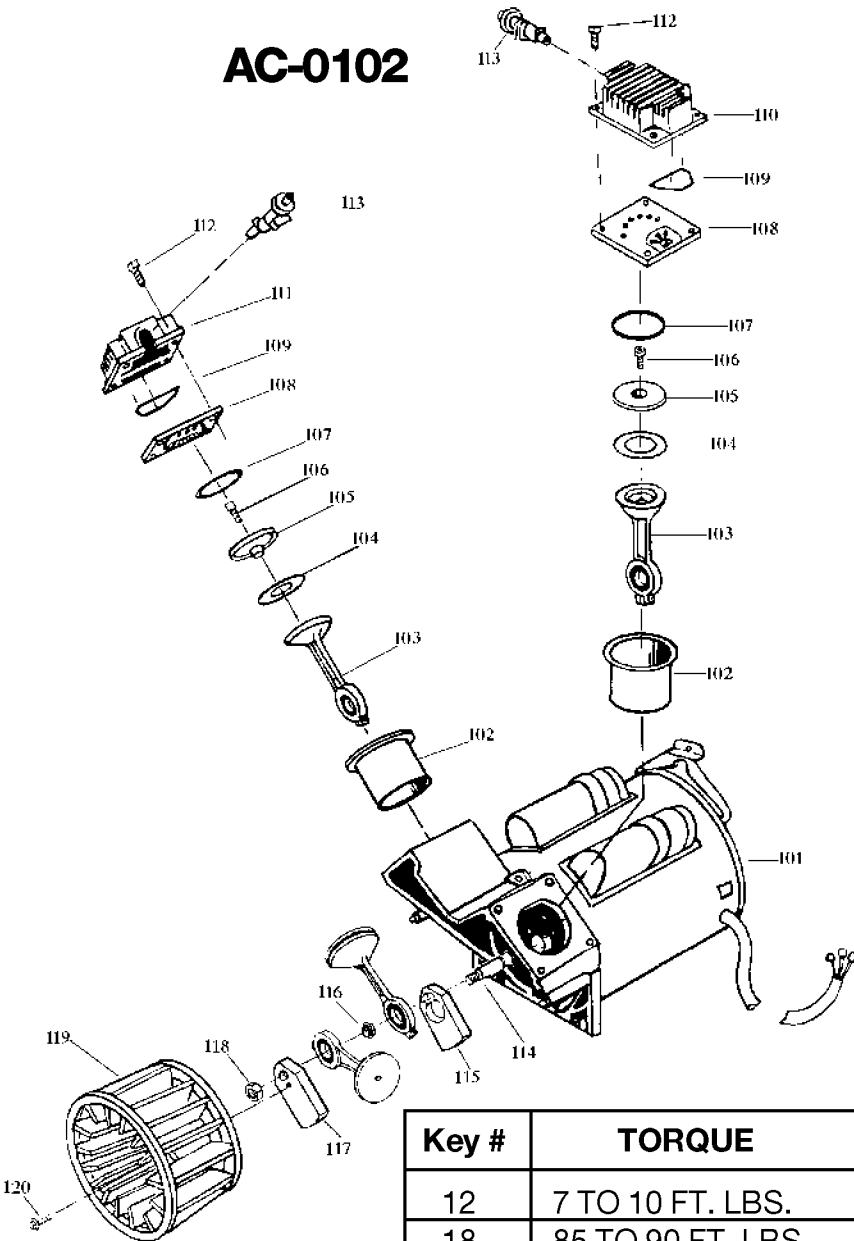

AC-0102

Key #	TORQUE
12	7 TO 10 FT. LBS.
18	85 TO 90 FT. LBS.
20	75 TO 90 IN. LBS.
* TORQUE WRENCH MUST BE USED	

Parts List for PAFTV630 Type 0

Item Number	Part Number	Description	Qty Required
1	DAC-244	SHROUD FRONT TWIN CY	1
2	DAC-243	SHROUD REAR TWIN CYL	1
3	ACG-408	ASSY FASTENER	3
4	ACG-13	COVER INTAKE MUFFLER	1
5	ACG-12	ELEMENT FILTER INTAK	1
6	SSF-554	SCREW #10-14X2.50 PA	2
7	000000-00	No Longer Available	1
8	CAC-61	RING PANEL MOUNTING	1
9	AC-0009-1	GAUGE RIGHT HAND	1
10	Z-AC-0010-1	GAUGE LEFT HAND	1
11	AC-0027-2	STANDPIPE BRASS MALE	1
12	SSP-480	NIPPLE 1/4-18 NPT X	1
13	A19711	VALVE CHECK 1/2NPT X	1
14	000000-00	No Longer Available	1
15	AC-0007	REGULATOR 4PORT P1P2	1
16	97503734	VALVE SAFETY 150 .12	1
17	D26889	ADAPTER .25 NPT X .2	1
18	SSP-7813	ASSY NUT SLEEVE 3/8	1
19	5140112-18	PRESSURE SWITCH	1
20	SS-8553	CONNECTOR BODY	1
21	SSP-7811	ASSY NUT SLEEVE 1/4	2
22	AC-0028	TUBE PRES REL .250OD	1
23	SUDL-415-1	ASSY CORD POWER ST	1
24	AC-0126	TUBE OUTLET .375OD A	1
25	SSP-7821-1	NUT .563-18 UNF HEX	3
26	SSG-3105	ORING 306/296ID 073/	3
27	SSF-990	SCREW .250-20X1.25 U	2