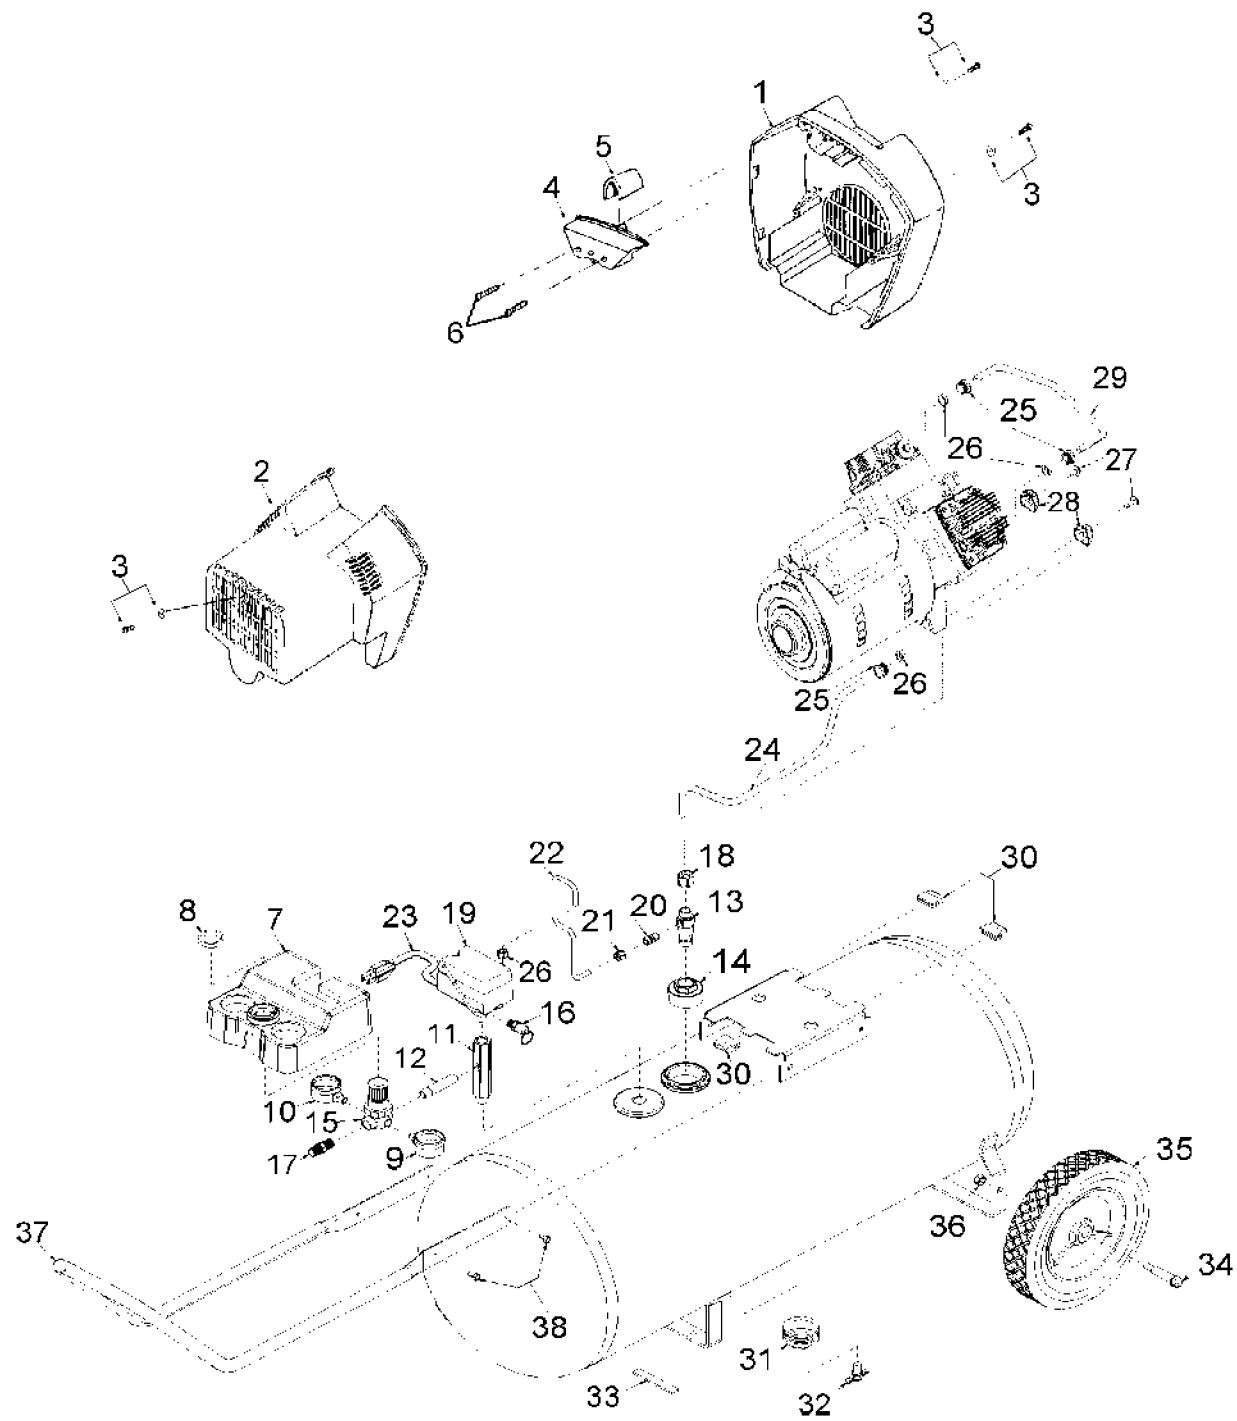

AC-0102

Key #	TORQUE
12	7 TO 10 FT. LBS.
18	85 TO 90 FT. LBS.
20	75 TO 90 IN. LBS.
* TORQUE WRENCH MUST BE USED	

Parts List for PAFTV630 Type 0

Item Number	Part Number	Description	Qty Required
1	DAC-244	SHROUD FRONT TWIN CY	1
2	DAC-243	SHROUD REAR TWIN CYL	1
3	ACG-408	ASSY FASTENER	3
4	ACG-13	COVER INTAKE MUFFLER	1
5	ACG-12	ELEMENT FILTER INTAK	1
6	SSF-554	SCREW #10-14X2.50 PA	2
7	000000-00	No Longer Available	1
8	CAC-61	RING PANEL MOUNTING	1
9	AC-0009-1	GAUGE RIGHT HAND	1
10	Z-AC-0010-1	GAUGE LEFT HAND	1
11	AC-0027-2	STANDPIPE BRASS MALE	1
12	SSP-480	NIPPLE 1/4-18 NPT X	1
13	A19711	VALVE CHECK 1/2NPT X	1
14	000000-00	No Longer Available	1
15	AC-0007	REGULATOR 4PORT P1P2	1
16	97503734	VALVE SAFETY 150 .12	1
17	D26889	ADAPTER .25 NPT X .2	1
18	SSP-7813	ASSY NUT SLEEVE 3/8	1
19	5140112-18	PRESSURE SWITCH	1
20	SS-8553	CONNECTOR BODY	1
21	SSP-7811	ASSY NUT SLEEVE 1/4	2
22	AC-0028	TUBE PRES REL .250OD	1
23	SUDL-415-1	ASSY CORD POWER ST	1
24	AC-0126	TUBE OUTLET .375OD A	1
25	SSP-7821-1	NUT .563-18 UNF HEX	3
26	SSG-3105	ORING 306/296ID 073/	3
27	SSF-990	SCREW .250-20X1.25 U	2