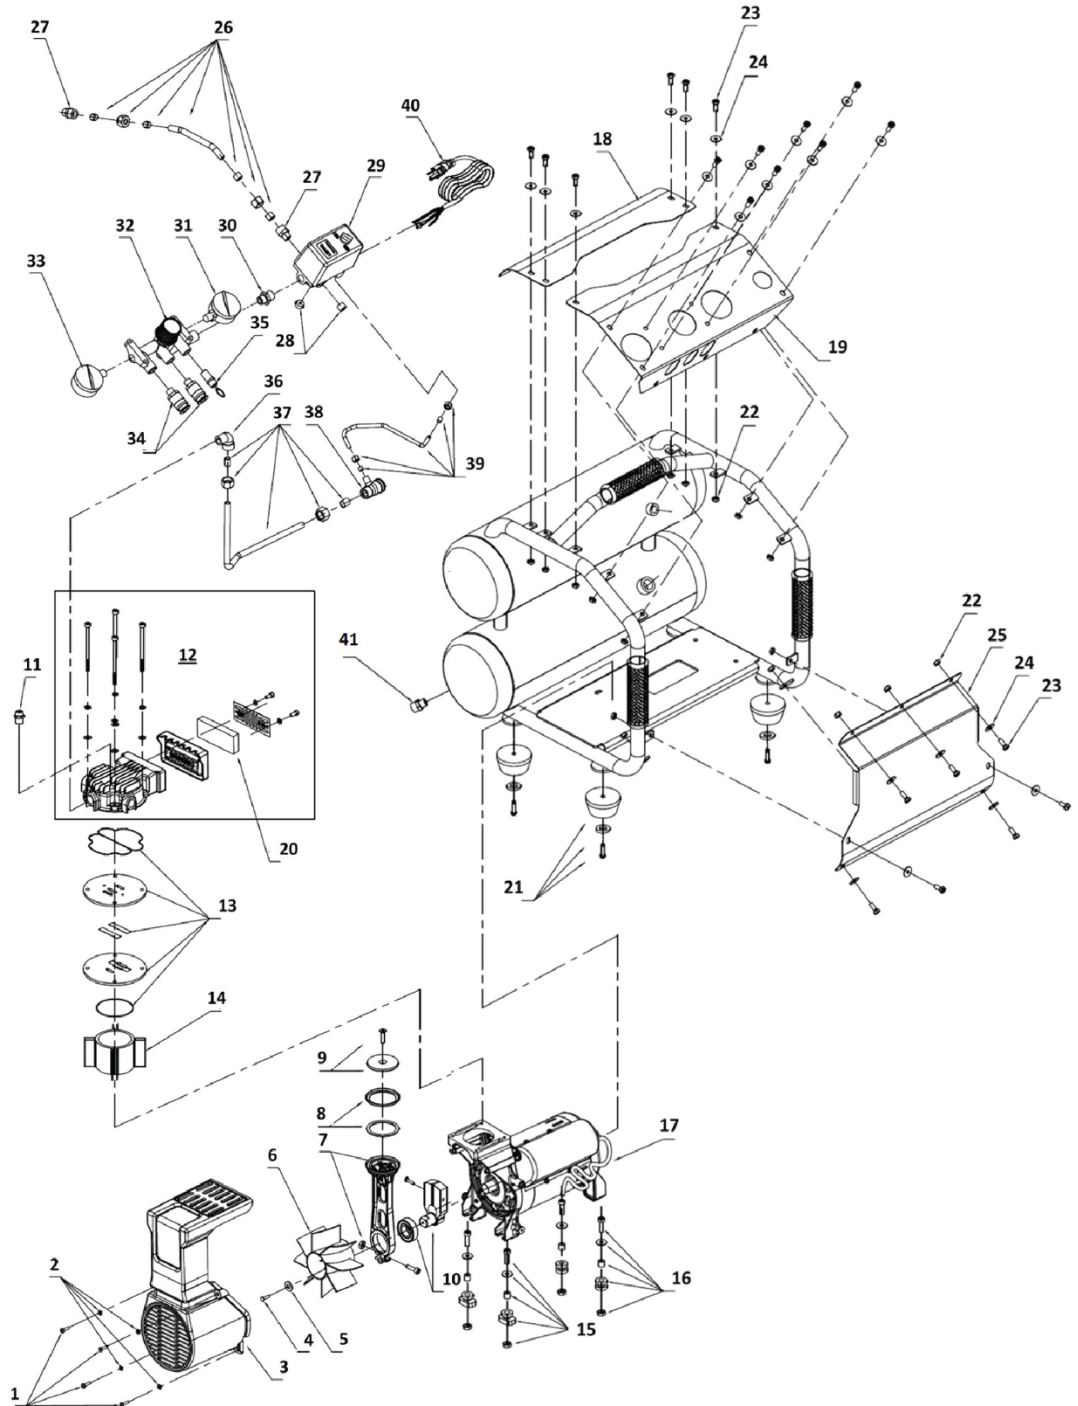

1/2 HP Electric Air Compressor

Parts Reference Guide

Ref. No.	Part No.	Description
1	CW4305	Shroud Screw
2	CW4306	Washer
3	CW4307	Shroud
4	CW4308	Hex Bolt M6X20
5	CW4309	Washer
6	CW8102	Front-end Fan
7	CW0270	Piston Rod Assembly
8	CW0271	Piston Ring Assembly
9	CW0272	Piston Plate Assembly
10	CW0273	Eccentric Assembly
11	CW4310	Cold Start Valve
12	CW2322	Cylinder Head Assembly
13	CW0274	Exhaust Valve Assembly
14	CW2323	Cylinder
15	CW2324	Front - Motor Isolabrs
16	CW2325	Rear - Motor Isolabrs
17	CW6113	Motor Assembly
18	CW2326	Top Panel
19	CW2327	Control Panel
20	CW2328	Filter Element
21	CW2329	Compressor Isolabrs
22	CW4311	Hex Nut M6
23	CW4312	Screw M6X16
24	CW4313	Washer
25	CW2330	Front Panel
26	CW4314	Pressure Switch Tube Assembly
27	CW4315	Elbow
28	CW4316	Pipe Plug
29	CW6114	Pressure Switch
30	CW4317	Pipe Nipple
31	CW4318	Tank Gauge
32	CW9106	Regulator
33	CW4319	Outlet Gauge
34	PC0901	Universal Coupler
35	CW4320	Safety Valve
36	CW4321	Elbow
37	CW4322	Exhaust Tube Assembly
38	CW4323	Check Valve
39	CW4324	Unloader Tube Assembly
40	CW6115	Power Cord
41	CW4325	Drain Valve