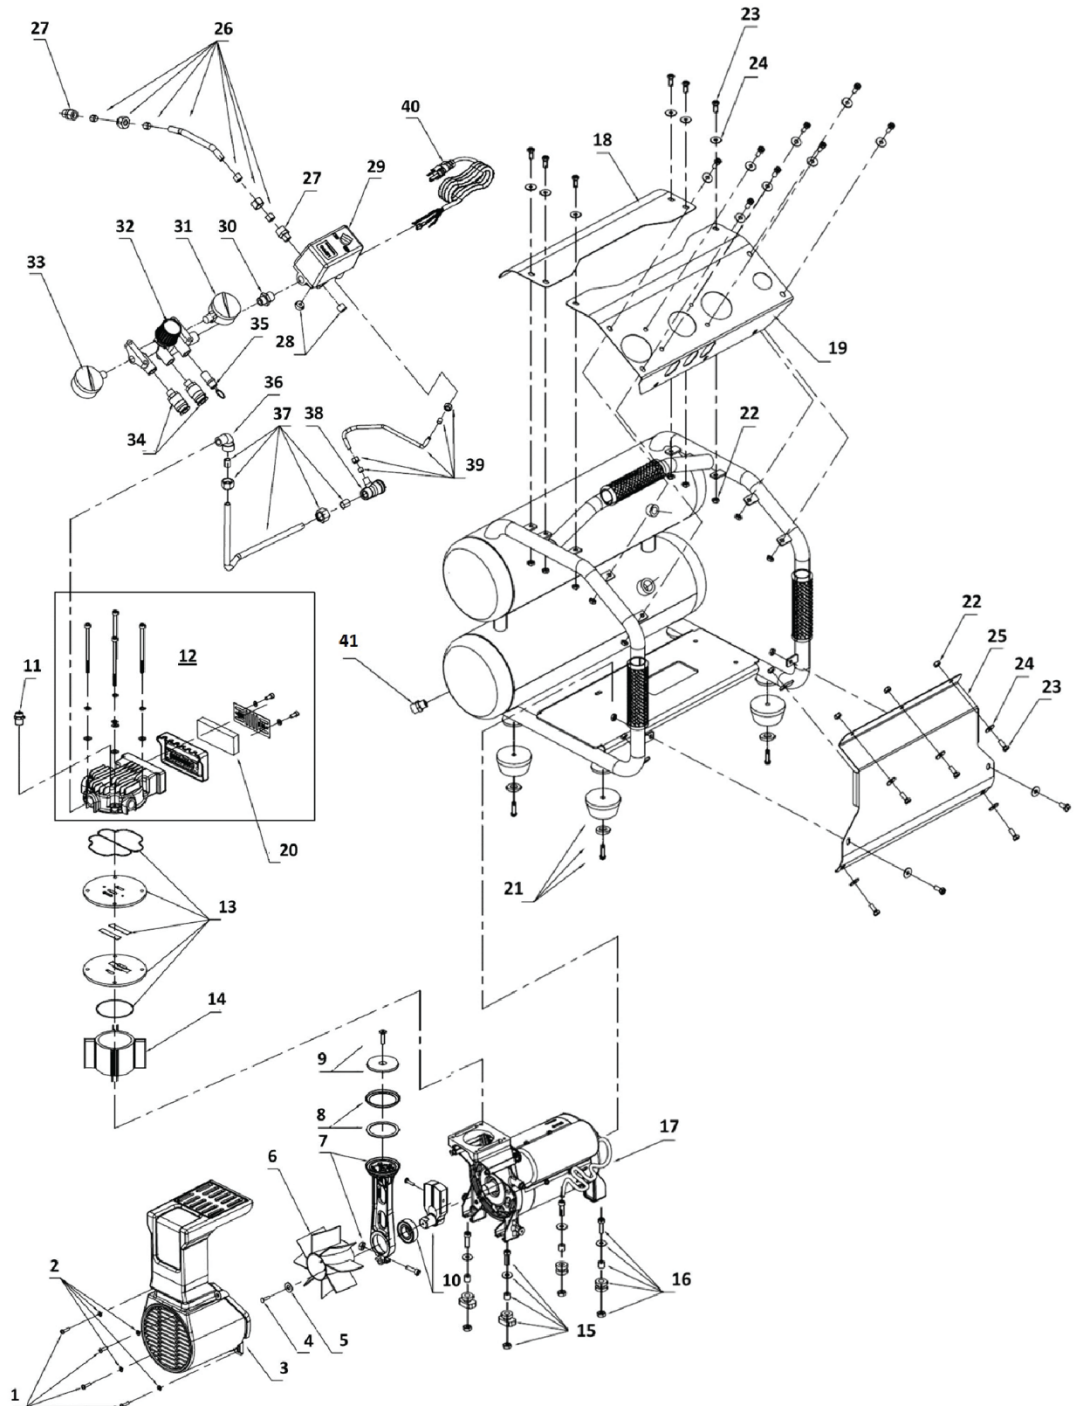

Compresor De Aire Eléctrico

Guía de Referencia de Piezas

Ref. No.	Part No.	Description
1	CW4305	Tornillo de la cubierta
2	CW4306	Arandela
3	CW4307	Cubierta
4	CW4308	Perno hexagonal M6X20
5	CW4309	Arandela
6	CW8102	Ventilador delantero
7	CW0270	Conjunto de la varilla del pistón
8	CW0271	Conjunto del anillo del pistón
9	CW0272	Conjunto de la placa del pistón
10	CW0273	Conjunto de montaje
11	CW4310	Válvula de arranque en frío
12	CW2322	Conjunto de la cabeza del cilindro
13	CW0274	Conjunto de válvula de escape
14	CW2323	Cilindro
15	CW2324	Parte posterior - Aisladores del motor
16	CW2325	Parte posterior - Aisladores del motor
17	CW6113	Conjunto del motor
18	CW2326	Panel superior
19	CW2327	Panel de control
20	CW2328	Elemento de filtro
21	CW2329	Aisladores del compresor
22	CW4311	Tuerca hexagonal M6
23	CW4312	Tornillo M6X16
24	CW4313	Arandela
25	CW2330	Panel delantero
26	CW4314	Conjunto del tubo del sensor de presión
27	CW4315	Codo
28	CW4316	Tapón de la cañería
29	CW6114	Sensor de presión
30	CW4317	Manguito roscado
31	CW4318	Manómetro del tanque
32	CW9106	Regulador
33	CW4319	Manómetro de salida
34	PC0901	Conector universal
35	CW4320	Válvula de seguridad
36	CW4321	Codo
37	CW4322	Conjunto del tubo de escape
38	CW4323	Válvula de seguridad
39	CW4324	Conjunto del tubo de descarga
40	CW6115	Cordón de alimentación
41	CW4325	Válvula de drenaje