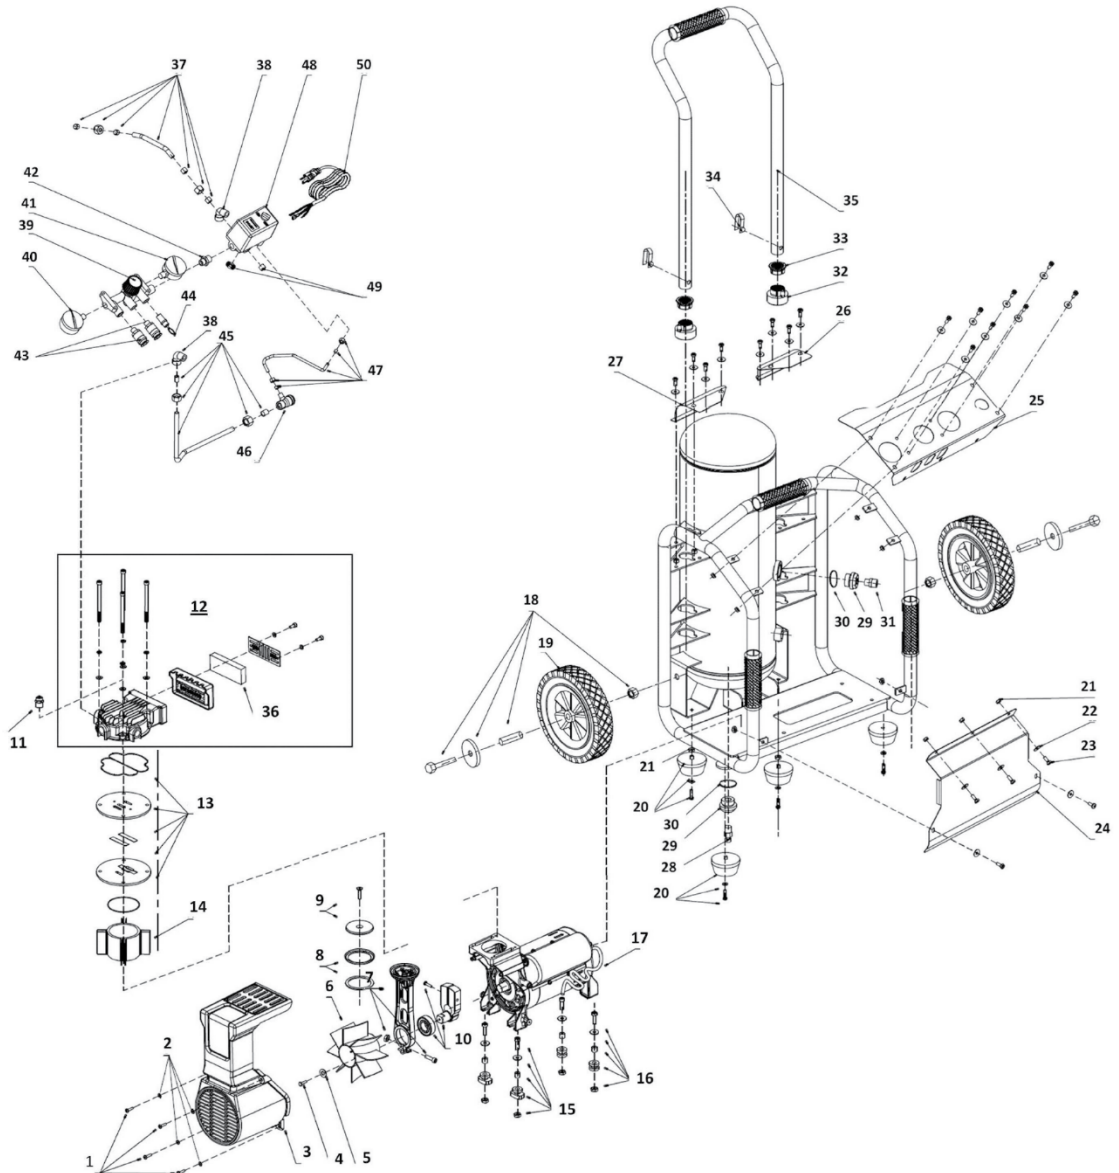

Ref. No.	Part No.	Description
1	CW4305	Tornillo de la cubierta
2	CW4306	Arandela
3	CW4307	Cubierta
4	CW4308	Perno hexagonal M6X20
5	CW4309	Arandela
6	CW8102	Ventilador delantero
7	CW0270	Conjunto de la varilla del pistón
8	CW0271	Conjunto del anillo del pistón
9	CW0272	Conjunto de la placa del pistón
10	CW0273	Conjunto de montaje
11	CW4310	Válvula de arranque en frío
12	CW2322	Conjunto de la cabeza del cilindro
13	CW0274	Conjunto de válvula de escape
14	CW2323	Cilindro
15	CW2324	Parte posterior - Aisladores del motor
16	CW2325	Parte posterior - Aisladores del motor
17	CW6113	Conjunto del motor
18	CW4331	Piezas de la rueda
19	CW9107	Rueda
20	CW2329	Aisladores del compresor
21	CW4311	Tuerca hexagonal M6
22	CW4313	Arandela
23	CW4312	Tornillo hexagonal M6X16
24	CW2335	Panel delantero
25	CW2336	Panel de control
26	CW2337	Panel superior izquierdo
27	CW2338	Panel superior derecho
28	CW4325	Válvula de drenaje
29	CW4332	Tapón hexagonal
30	CW4333	Arandela
31	CW4334	Manguito roscado
32	CW2339	Soporte del asa
33	CW2340	Manguito de la empuñadura
34	CW2341	Tope del asa
35	CW2342	Asa
36	CW2328	Elemento de filtro
37	CW4335	Conjunto del tubo del sensor de presión
38	CW4321	Conector en forma de codo
39	CW9106	Regulador
40	CW4319	Manómetro de salida
41	CW4318	Manómetro del tanque
42	CW4317	Manguito roscado
43	PC0901	Conector universal
44	CW4320	Válvula de seguridad
45	CW4336	Conjunto del tubo de escape
46	CW4323	Válvula de seguridad
47	CW4337	Conjunto del tubo de descarga
48	CW6114	Sensor de presión
49	CW4316	Tapón de la cañería
50	CW6115	Cordón de alimentación