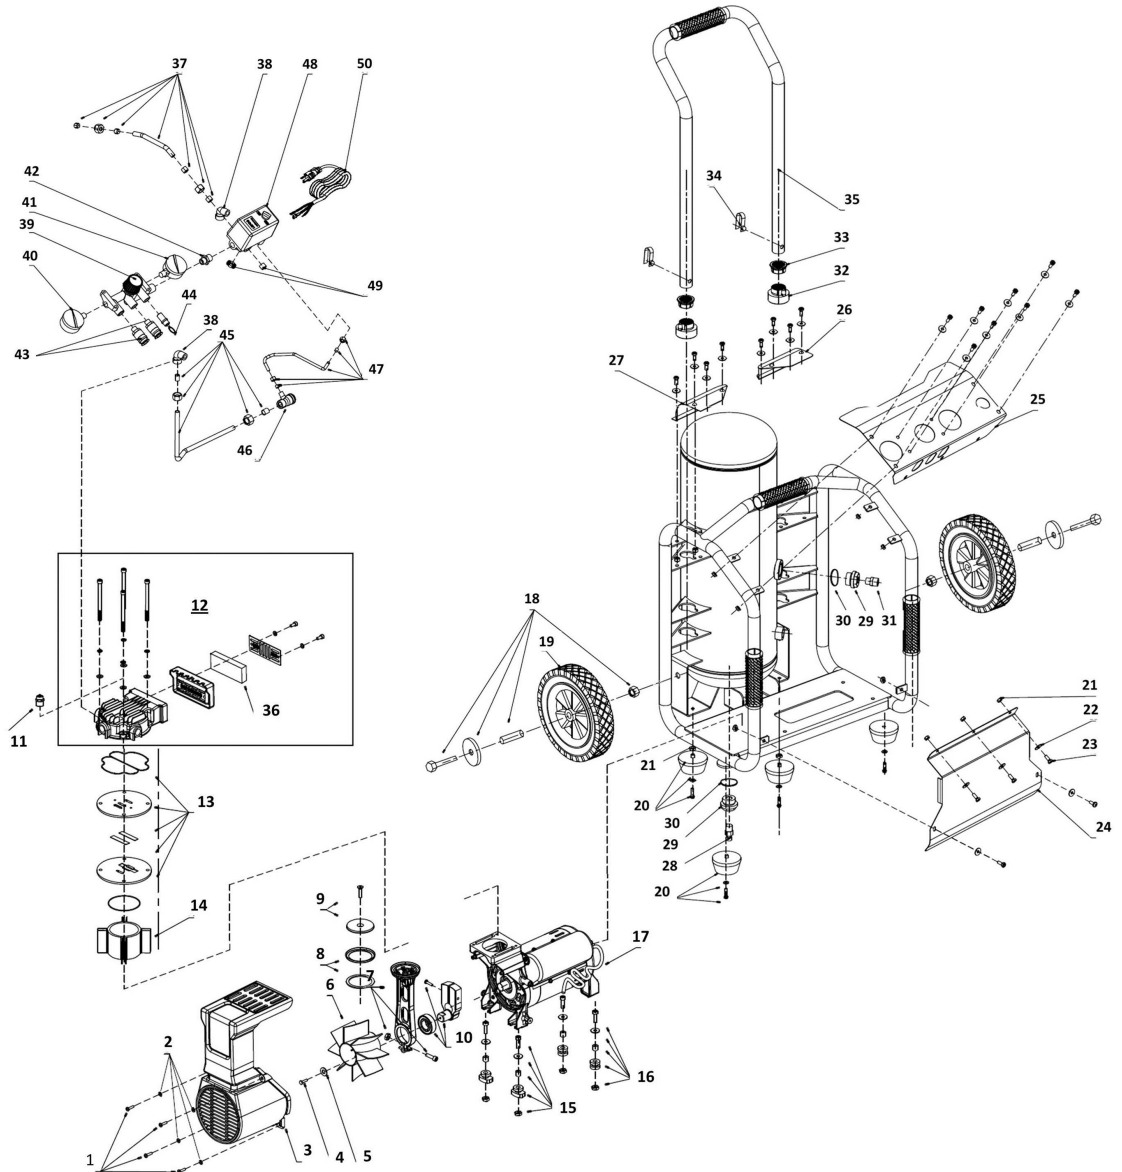

1/2 HP Electric Air Compressor

Parts Reference Guide

Ref. No.	Part No.	Description
1	CW4305	Shroud Screw
2	CW4306	Washer
3	CW4307	Shroud
4	CW4308	Hex Bolt M6X20
5	CW4309	Washer
6	CW8102	Front-end Fan
7	CW0270	Piston Rod Assembly
8	CW0271	Piston Ring Assembly
9	CW0272	Piston Plate Assembly
10	CW0273	Eccentric Assembly
11	CW4310	Cold Start Valve
12	CW2322	Cylinder Head Assembly
13	CW0274	Exhaust Valve Assembly
14	CW2323	Cylinder
15	CW2324	Front - Motor Isolabrs
16	CW2325	Rear - Motor Isolabrs
17	CW6113	Motor Assembly
18	CW4331	Wheel Hardware
19	CW9107	Wheel
20	CW2329	Compressor Isolabrs
21	CW4311	Hex Nut M6
22	CW4313	Washer
23	CW4312	Hex screw M6X16
24	CW2335	Front Panel
25	CW2336	Control Panel
26	CW2337	Top-Left Panel
27	CW2338	Top-Right Panel
28	CW4325	Drain Valve
29	CW4332	Hex Plug
30	CW4333	O-ring
31	CW4334	Pipe Nipple
32	CW2339	Handle Stand
33	CW2340	Handle Sleeve
34	CW2341	Handle Stopper
35	CW2342	Handle
36	CW2328	Filter Element
37	CW4335	Pressure Switch Tube Assembly
38	CW4321	Elbow Fitting
39	CW9106	Regulator
40	CW4319	Outlet Gauge
41	CW4318	Tank Gauge
42	CW4317	Pipe Nipple
43	PC0901	Universal Coupler
44	CW4320	Safety Valve
45	CW4336	Exhaust Tube Assembly
46	CW4323	Check Valve
47	CW4337	Unloader Tube Assembly
48	CW6114	Pressure Switch
49	CW4316	Pipe Plug
50	CW6115	Power Cord