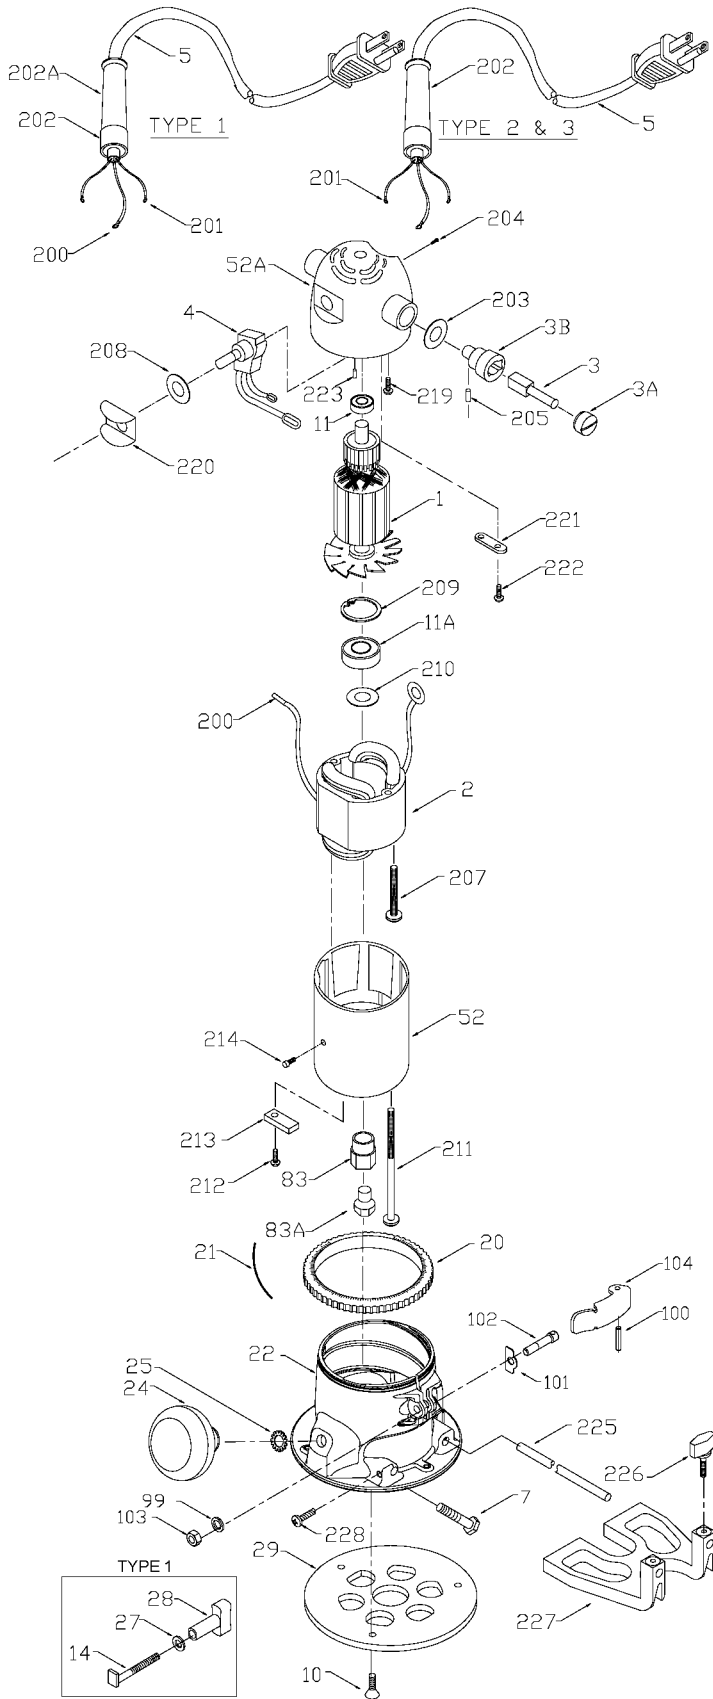

## Parts List for PC1002 Type 1

Item Number	Part Number	Description	Qty Required
1	000000-00	No Longer Available	1
1	000000-00	No Longer Available	1
1	000000-00	No Longer Available	1
1	000000-00	No Longer Available	1
2	000000-00	No Longer Available	1
3	800838	BRUSH	2
3	000000-00	No Longer Available	2
3	000000-00	No Longer Available	2
3	000000-00	No Longer Available	1
4	842606SV	SWITCH	1
5	879182	CORD	1
7	802306	HEX HEAD SCREW	1
10	874117	SCREW	10
10	688860	SCREW	10
11	330003-85	BEARING	3
11	802311	BEARING	3
14	685526	SCREW	10
20	872998	DEPTH RING	1
21	800869	SPRING	3
22	5140096-05	SUB BASE	1
22	5140096-05	SUB BASE	1
22	5140096-05	SUB BASE	1
24	000000-00	No Longer Available	1
24	000000-00	No Longer Available	1
25	801821	WASHER	10
27	823374	WASHER	10
28	874582	CLAMP KNOB	1

## Parts List for PC1002 Type 1

Item Number	Part Number	Description	Qty Required
29	42186	ROUTER SUB-BASE	1
29	875807	SUB BASE	1
52	000000-00	No Longer Available	1
52	000000-00	No Longer Available	1
83	000000-00	No Longer Available	1
83	800879	CHUCK	1
83	000000-00	No Longer Available	1
99	802417	WASHER	10
100	903118	PIN	1
101	A00323	WEAR PLATE	1
102	903120	SHAFT	1
103	903693	NUT	10
104	903114	BUCKLE	1
200	802303	CONNECTOR	1
201	849314	TERM	1
202	000000-00	No Longer Available	1
202	872766	SPRING-STRAIN RELVR	10
203	802223	WASHER	10
204	801896	SCREW	10
205	802388	SCREW	10
207	000000-00	No Longer Available	10
208	000000-00	No Longer Available	10
209	802302	RING	1
210	800865	DUSTSHIELD	1
211	000000-00	No Longer Available	10
212	884892	SCREW	10
213	000000-00	No Longer Available	1

## Parts List for PC1002 Type 1

Item Number	Part Number	Description	Qty Required
214	800835	PIN	1
219	852310	SCREW	10
219	844107	SCREW	10
220	000000-00	No Longer Available	1
225	824588	ROD GUIDE	1
225	824588	ROD GUIDE	1
226	882810	KNOB	1
227	42160	ROUTER EDGE GUIDE	1
228	803160	SCREW	10
231	000000-00	No Longer Available	1
231	000000-00	No Longer Available	1