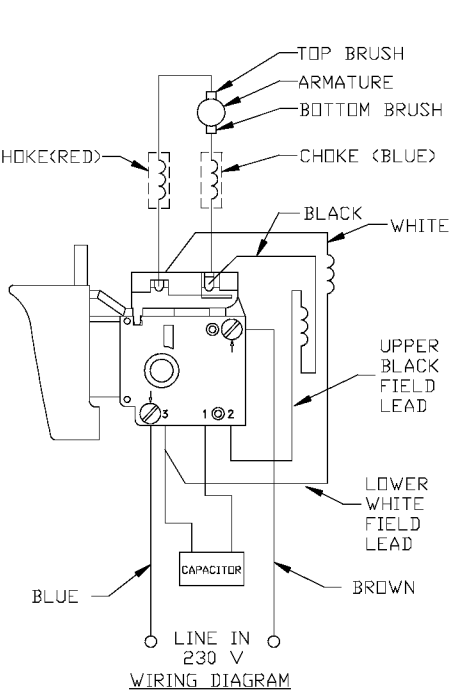

# PORTER-CABLE FASTENER DRIVERS

Cable Service Center or other competent repair center

6640  
6642  
6645

TYPE I

## Parts List for PC6640 Type 1

Item Number	Part Number	Description	Qty Required
1	000000-00	No Longer Available	1
1	000000-00	No Longer Available	1
1	811350	BAFFLE	1
1	811531	FAN	1
2	000000-00	No Longer Available	1
2	000000-00	No Longer Available	1
3	N119739	BRUSH & SPRING	2
3	694301	BRUSH HOLDER	2
3	694298	BRUSH INSULATOR	2
4	000000-00	No Longer Available	1
4	888146	SWITCH VSR	1
4	875868	BUTTON-FWD/REV	1
4	875868	BUTTON-FWD/REV	1
5	891461	CORD & PLUG	1
5	695854	CORDSET	1
11	330003-85	BEARING	3
15	330004-00	BEARING,NEEDLE	3
19	861801	BIT HOLDER	1
19	861801	BIT HOLDER	1
19	330003-17	BEARING,BALL	3
35	000000-00	No Longer Available	1
38	000000-00	No Longer Available	1
52	876677	MOTOR HSG PKG	1
53	000000-00	No Longer Available	1
53	N400620	INTERMEDIATE PLATE	1
57	876612	HANDLE SET	1
57	876612	HANDLE SET	1

## Parts List for PC6640 Type 1

Item Number	Part Number	Description	Qty Required
100	810716	RELIEVER	1
102	861434	CORD CLAMP	1
103	882703	SCREW	10
104	900826	SCREW	10
105	000000-00	No Longer Available	10
106	864137	SCREW	10
107	000000-00	No Longer Available	1
108	864136	SCREW	10
109	694432	BEARING MOUNT	3
110	847564	SNAP RING	10
111	802214	WASHER-LCK INT	10
112	876651	SCREW	10
114	852714	SLINGER	1
115	848741	WASHER	10
116	698609	GASKET	1
117	802648	WASHER	10
118	694015	SCREW	10
122	000000-00	No Longer Available	1
123	800740	SCREW	10
124	000000-00	No Longer Available	10
145	000000-00	No Longer Available	1
146	000000-00	No Longer Available	10
147	000000-00	No Longer Available	10
149	000000-00	No Longer Available	1
150	000000-00	No Longer Available	1
151	000000-00	No Longer Available	1
152	000000-00	No Longer Available	1