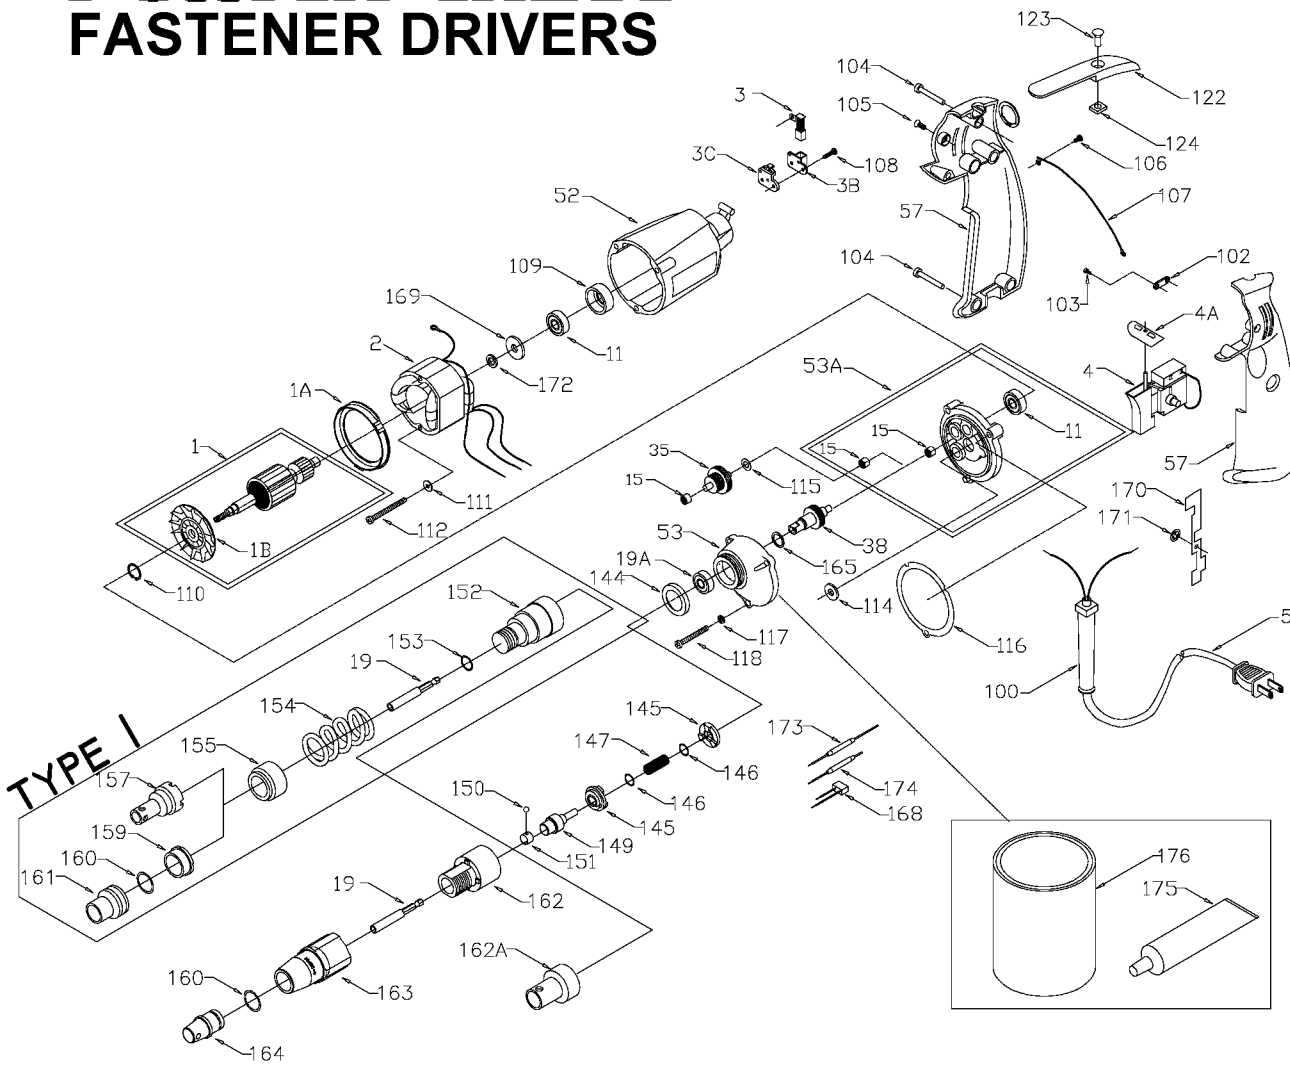

# PORTER-CABLE FASTENER DRIVERS

Cable Service Center or other competent repair center

6640  
6642  
6645

TYPE I

## Parts List for PC6640 Type 1

Item Number	Part Number	Description	Qty Required
1	000000-00	No Longer Available	1
1	000000-00	No Longer Available	1
1	811350	BAFFLE	1
1	811531	FAN	1
2	000000-00	No Longer Available	1
2	000000-00	No Longer Available	1
3	N119739	BRUSH & SPRING	2
3	694301	BRUSH HOLDER	2
3	694298	BRUSH INSULATOR	2
4	000000-00	No Longer Available	1
4	888146	SWITCH VSR	1
4	875868	BUTTON-FWD/REV	1
4	875868	BUTTON-FWD/REV	1
5	891461	CORD & PLUG	1
5	695854	CORDSET	1
11	330003-85	BEARING	3
15	330004-00	BEARING,NEEDLE	3
19	861801	BIT HOLDER	1
19	861801	BIT HOLDER	1
19	330003-17	BEARING,BALL	3
35	000000-00	No Longer Available	1
38	000000-00	No Longer Available	1
52	876677	MOTOR HSG PKG	1
53	000000-00	No Longer Available	1
53	N400620	INTERMEDIATE PLATE	1
57	876612	HANDLE SET	1
57	876612	HANDLE SET	1

## Parts List for PC6640 Type 1

Item Number	Part Number	Description	Qty Required
100	810716	RELIEVER	1
102	861434	CORD CLAMP	1
103	882703	SCREW	10
104	900826	SCREW	10
105	000000-00	No Longer Available	10
106	864137	SCREW	10
107	000000-00	No Longer Available	1
108	864136	SCREW	10
109	694432	BEARING MOUNT	3
110	847564	SNAP RING	10
111	802214	WASHER-LCK INT	10
112	876651	SCREW	10
114	852714	SLINGER	1
115	848741	WASHER	10
116	698609	GASKET	1
117	802648	WASHER	10
118	694015	SCREW	10
122	000000-00	No Longer Available	1
123	800740	SCREW	10
124	000000-00	No Longer Available	10
145	000000-00	No Longer Available	1
146	000000-00	No Longer Available	10
147	000000-00	No Longer Available	10
149	000000-00	No Longer Available	1
150	000000-00	No Longer Available	1
151	000000-00	No Longer Available	1
152	000000-00	No Longer Available	1