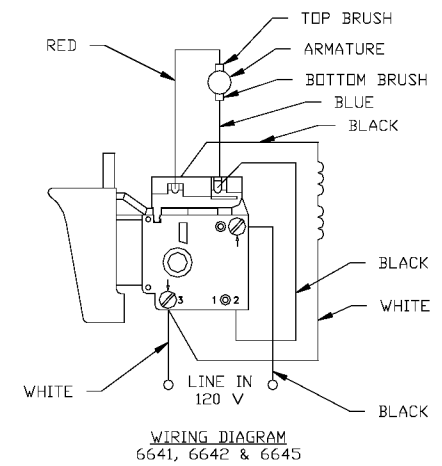

## Parts List for PC6640 Type 1

Item Number	Part Number	Description	Qty Required
1	000000-00	No Longer Available	1
1	000000-00	No Longer Available	1
1	811350	BAFFLE	1
1	811531	FAN	1
2	000000-00	No Longer Available	1
2	000000-00	No Longer Available	1
3	N119739	BRUSH & SPRING	2
3	694301	BRUSH HOLDER	2
3	694298	BRUSH INSULATOR	2
4	000000-00	No Longer Available	1
4	888146	SWITCH VSR	1
4	875868	BUTTON-FWD/REV	1
4	875868	BUTTON-FWD/REV	1
5	891461	CORD & PLUG	1
5	695854	CORDSET	1
11	330003-85	BEARING	3
15	330004-00	BEARING,NEEDLE	3
19	861801	BIT HOLDER	1
19	861801	BIT HOLDER	1
19	330003-17	BEARING,BALL	3
35	000000-00	No Longer Available	1
38	000000-00	No Longer Available	1
52	876677	MOTOR HSG PKG	1
53	000000-00	No Longer Available	1
53	N400620	INTERMEDIATE PLATE	1
57	876612	HANDLE SET	1
57	876612	HANDLE SET	1

## Parts List for PC6640 Type 1

Item Number	Part Number	Description	Qty Required
100	810716	RELIEVER	1
102	861434	CORD CLAMP	1
103	882703	SCREW	10
104	900826	SCREW	10
105	000000-00	No Longer Available	10
106	864137	SCREW	10
107	000000-00	No Longer Available	1
108	864136	SCREW	10
109	694432	BEARING MOUNT	3
110	847564	SNAP RING	10
111	802214	WASHER-LCK INT	10
112	876651	SCREW	10
114	852714	SLINGER	1
115	848741	WASHER	10
116	698609	GASKET	1
117	802648	WASHER	10
118	694015	SCREW	10
122	000000-00	No Longer Available	1
123	800740	SCREW	10
124	000000-00	No Longer Available	10
145	000000-00	No Longer Available	1
146	000000-00	No Longer Available	10
147	000000-00	No Longer Available	10
149	000000-00	No Longer Available	1
150	000000-00	No Longer Available	1
151	000000-00	No Longer Available	1
152	000000-00	No Longer Available	1