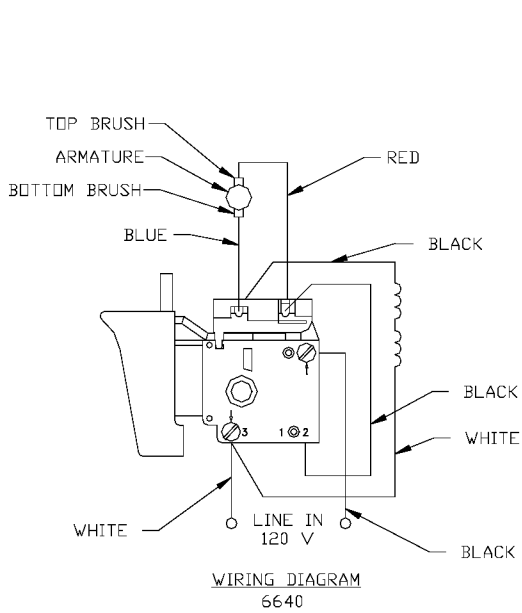

## Parts List for PC6640 Type 1

Item Number	Part Number	Description	Qty Required
1	000000-00	No Longer Available	1
1	000000-00	No Longer Available	1
1	811350	BAFFLE	1
1	811531	FAN	1
2	000000-00	No Longer Available	1
2	000000-00	No Longer Available	1
3	N119739	BRUSH & SPRING	2
3	694301	BRUSH HOLDER	2
3	694298	BRUSH INSULATOR	2
4	000000-00	No Longer Available	1
4	888146	SWITCH VSR	1
4	875868	BUTTON-FWD/REV	1
4	875868	BUTTON-FWD/REV	1
5	891461	CORD & PLUG	1
5	695854	CORDSET	1
11	330003-85	BEARING	3
15	330004-00	BEARING,NEEDLE	3
19	861801	BIT HOLDER	1
19	861801	BIT HOLDER	1
19	330003-17	BEARING,BALL	3
35	000000-00	No Longer Available	1
38	000000-00	No Longer Available	1
52	876677	MOTOR HSG PKG	1
53	000000-00	No Longer Available	1
53	N400620	INTERMEDIATE PLATE	1
57	876612	HANDLE SET	1
57	876612	HANDLE SET	1

## Parts List for PC6640 Type 1

Item Number	Part Number	Description	Qty Required
100	810716	RELIEVER	1
102	861434	CORD CLAMP	1
103	882703	SCREW	10
104	900826	SCREW	10
105	000000-00	No Longer Available	10
106	864137	SCREW	10
107	000000-00	No Longer Available	1
108	864136	SCREW	10
109	694432	BEARING MOUNT	3
110	847564	SNAP RING	10
111	802214	WASHER-LCK INT	10
112	876651	SCREW	10
114	852714	SLINGER	1
115	848741	WASHER	10
116	698609	GASKET	1
117	802648	WASHER	10
118	694015	SCREW	10
122	000000-00	No Longer Available	1
123	800740	SCREW	10
124	000000-00	No Longer Available	10
145	000000-00	No Longer Available	1
146	000000-00	No Longer Available	10
147	000000-00	No Longer Available	10
149	000000-00	No Longer Available	1
150	000000-00	No Longer Available	1
151	000000-00	No Longer Available	1
152	000000-00	No Longer Available	1