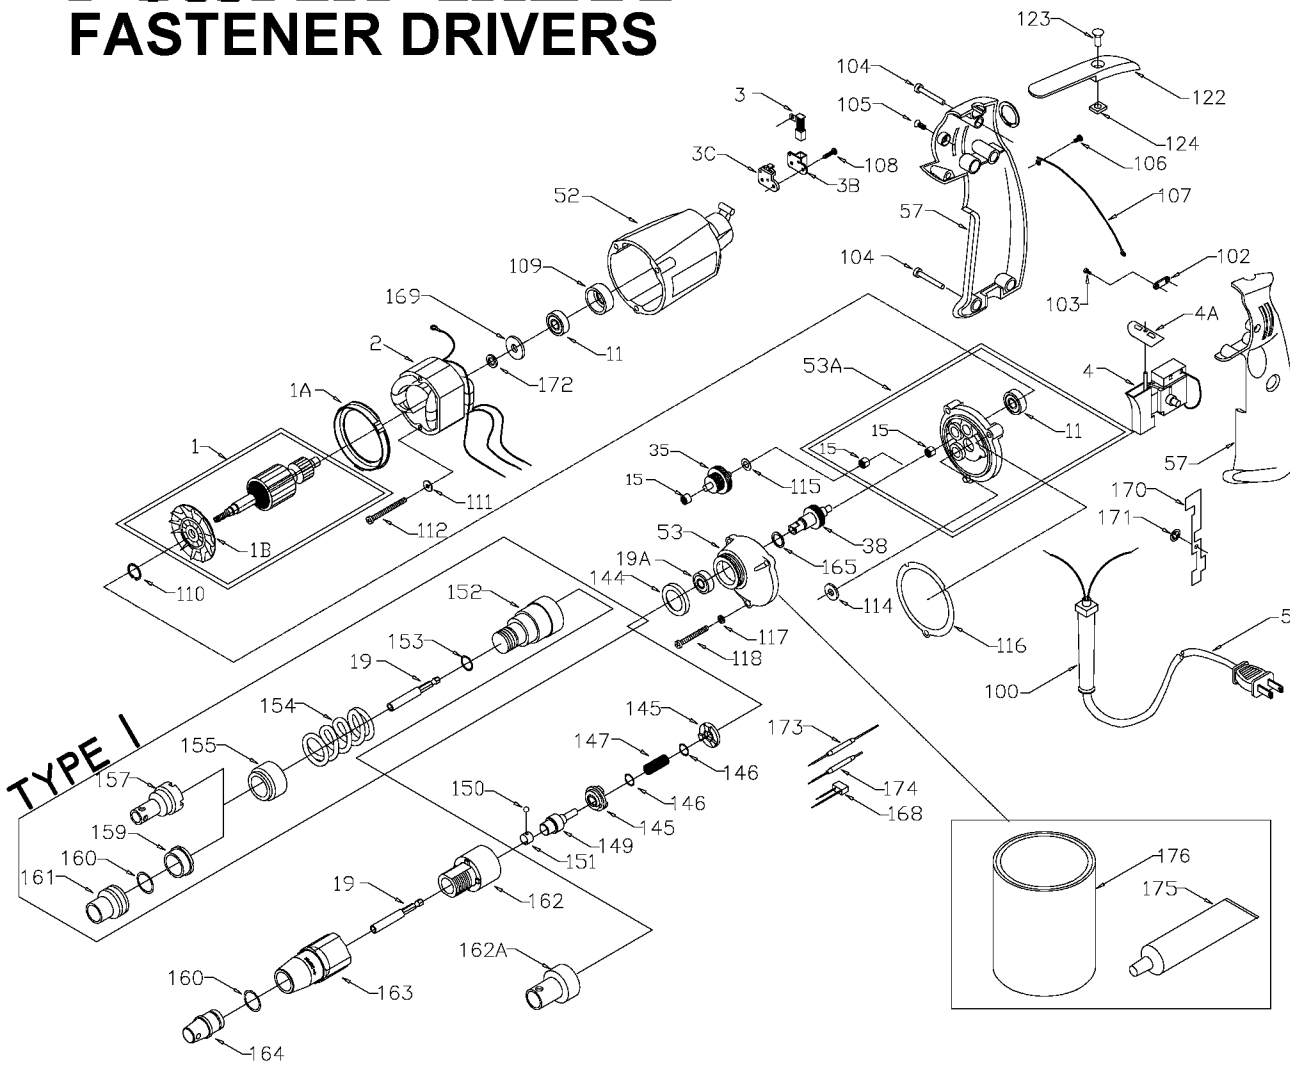

# PORTER-CABLE FASTENER DRIVERS

Cable Service Center or other competent repair center

6640  
6642  
6645

## Parts List for PC6640 Type 2

Item Number	Part Number	Description	Qty Required
1	000000-00	No Longer Available	1
1	000000-00	No Longer Available	1
1	811350	BAFFLE	1
1	811531	FAN	1
2	000000-00	No Longer Available	1
2	000000-00	No Longer Available	1
3	N119739	BRUSH & SPRING	2
3	694301	BRUSH HOLDER	2
3	694298	BRUSH INSULATOR	2
4	888146	SWITCH VSR	1
4	000000-00	No Longer Available	1
4	875868	BUTTON-FWD/REV	1
4	875868	BUTTON-FWD/REV	1
5	891461	CORD & PLUG	1
5	695854	CORDSET	1
11	330003-85	BEARING	3
15	330004-00	BEARING,NEEDLE	3
19	000000-00	No Longer Available	1
19	330003-17	BEARING,BALL	3
38	000000-00	No Longer Available	1
52	876677	MOTOR HSG PKG	1
53	000000-00	No Longer Available	1
53	N400620	INTERMEDIATE PLATE	1
57	876612	HANDLE SET	1
57	876612	HANDLE SET	1
100	810716	RELIEVER	1
102	861434	CORD CLAMP	1

## Parts List for PC6640 Type 2

Item Number	Part Number	Description	Qty Required
103	882703	SCREW	10
104	900826	SCREW	10
105	000000-00	No Longer Available	10
106	864137	SCREW	10
107	000000-00	No Longer Available	1
108	864136	SCREW	10
109	694432	BEARING MOUNT	3
110	847564	SNAP RING	10
111	802214	WASHER-LCK INT	10
112	876651	SCREW	10
114	852714	SLINGER	1
115	848741	WASHER	10
116	698609	GASKET	1
117	802648	WASHER	10
118	694015	SCREW	10
122	000000-00	No Longer Available	1
123	800740	SCREW	10
124	000000-00	No Longer Available	10
144	000000-00	No Longer Available	1
145	000000-00	No Longer Available	1
146	000000-00	No Longer Available	10
147	000000-00	No Longer Available	10
149	000000-00	No Longer Available	1
150	000000-00	No Longer Available	1
151	000000-00	No Longer Available	1
160	878486	O RING	1
162	000000-00	No Longer Available	1