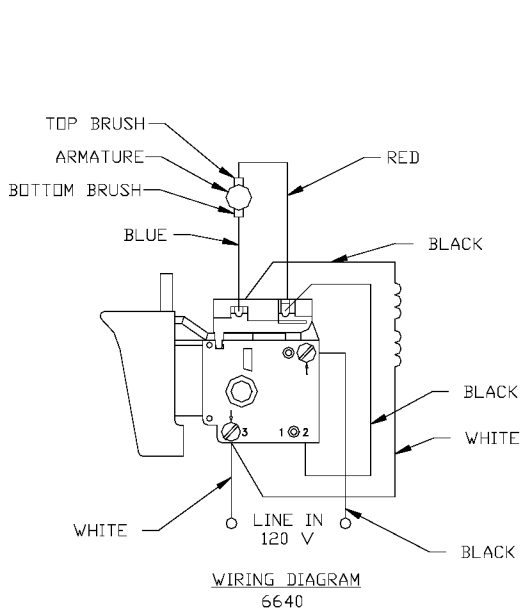

## Parts List for PC6640 Type 2

Item Number	Part Number	Description	Qty Required
1	000000-00	No Longer Available	1
1	000000-00	No Longer Available	1
1	811350	BAFFLE	1
1	811531	FAN	1
2	000000-00	No Longer Available	1
2	000000-00	No Longer Available	1
3	N119739	BRUSH & SPRING	2
3	694301	BRUSH HOLDER	2
3	694298	BRUSH INSULATOR	2
4	888146	SWITCH VSR	1
4	000000-00	No Longer Available	1
4	875868	BUTTON-FWD/REV	1
4	875868	BUTTON-FWD/REV	1
5	891461	CORD & PLUG	1
5	695854	CORDSET	1
11	330003-85	BEARING	3
15	330004-00	BEARING,NEEDLE	3
19	000000-00	No Longer Available	1
19	330003-17	BEARING,BALL	3
38	000000-00	No Longer Available	1
52	876677	MOTOR HSG PKG	1
53	000000-00	No Longer Available	1
53	N400620	INTERMEDIATE PLATE	1
57	876612	HANDLE SET	1
57	876612	HANDLE SET	1
100	810716	RELIEVER	1
102	861434	CORD CLAMP	1