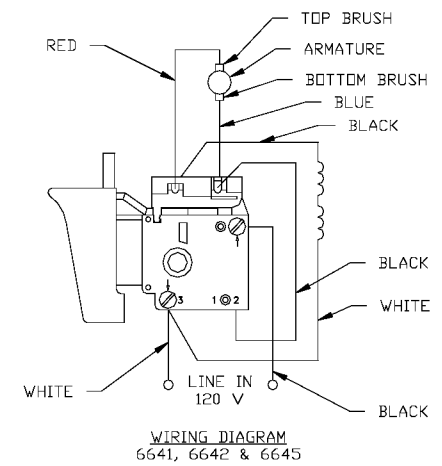

## Parts List for PC6640 Type 2

Item Number	Part Number	Description	Qty Required
1	000000-00	No Longer Available	1
1	000000-00	No Longer Available	1
1	811350	BAFFLE	1
1	811531	FAN	1
2	000000-00	No Longer Available	1
2	000000-00	No Longer Available	1
3	N119739	BRUSH & SPRING	2
3	694301	BRUSH HOLDER	2
3	694298	BRUSH INSULATOR	2
4	888146	SWITCH VSR	1
4	000000-00	No Longer Available	1
4	875868	BUTTON-FWD/REV	1
4	875868	BUTTON-FWD/REV	1
5	891461	CORD & PLUG	1
5	695854	CORDSET	1
11	330003-85	BEARING	3
15	330004-00	BEARING,NEEDLE	3
19	000000-00	No Longer Available	1
19	330003-17	BEARING,BALL	3
38	000000-00	No Longer Available	1
52	876677	MOTOR HSG PKG	1
53	000000-00	No Longer Available	1
53	N400620	INTERMEDIATE PLATE	1
57	876612	HANDLE SET	1
57	876612	HANDLE SET	1
100	810716	RELIEVER	1
102	861434	CORD CLAMP	1