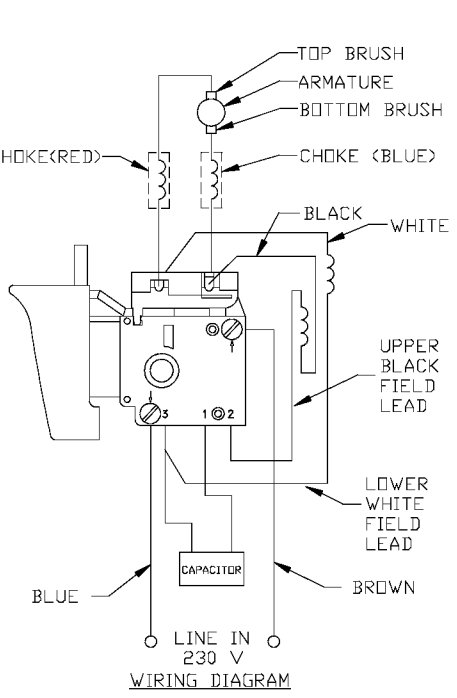

## Parts List for PC6640 Type 2

Item Number	Part Number	Description	Qty Required
1	000000-00	No Longer Available	1
1	000000-00	No Longer Available	1
1	811350	BAFFLE	1
1	811531	FAN	1
2	000000-00	No Longer Available	1
2	000000-00	No Longer Available	1
3	N119739	BRUSH & SPRING	2
3	694301	BRUSH HOLDER	2
3	694298	BRUSH INSULATOR	2
4	888146	SWITCH VSR	1
4	000000-00	No Longer Available	1
4	875868	BUTTON-FWD/REV	1
4	875868	BUTTON-FWD/REV	1
5	891461	CORD & PLUG	1
5	695854	CORDSET	1
11	330003-85	BEARING	3
15	330004-00	BEARING,NEEDLE	3
19	000000-00	No Longer Available	1
19	330003-17	BEARING,BALL	3
38	000000-00	No Longer Available	1
52	876677	MOTOR HSG PKG	1
53	000000-00	No Longer Available	1
53	N400620	INTERMEDIATE PLATE	1
57	876612	HANDLE SET	1
57	876612	HANDLE SET	1
100	810716	RELIEVER	1
102	861434	CORD CLAMP	1

## Parts List for PC6640 Type 2

Item Number	Part Number	Description	Qty Required
103	882703	SCREW	10
104	900826	SCREW	10
105	000000-00	No Longer Available	10
106	864137	SCREW	10
107	000000-00	No Longer Available	1
108	864136	SCREW	10
109	694432	BEARING MOUNT	3
110	847564	SNAP RING	10
111	802214	WASHER-LCK INT	10
112	876651	SCREW	10
114	852714	SLINGER	1
115	848741	WASHER	10
116	698609	GASKET	1
117	802648	WASHER	10
118	694015	SCREW	10
122	000000-00	No Longer Available	1
123	800740	SCREW	10
124	000000-00	No Longer Available	10
144	000000-00	No Longer Available	1
145	000000-00	No Longer Available	1
146	000000-00	No Longer Available	10
147	000000-00	No Longer Available	10
149	000000-00	No Longer Available	1
150	000000-00	No Longer Available	1
151	000000-00	No Longer Available	1
160	878486	O RING	1
162	000000-00	No Longer Available	1