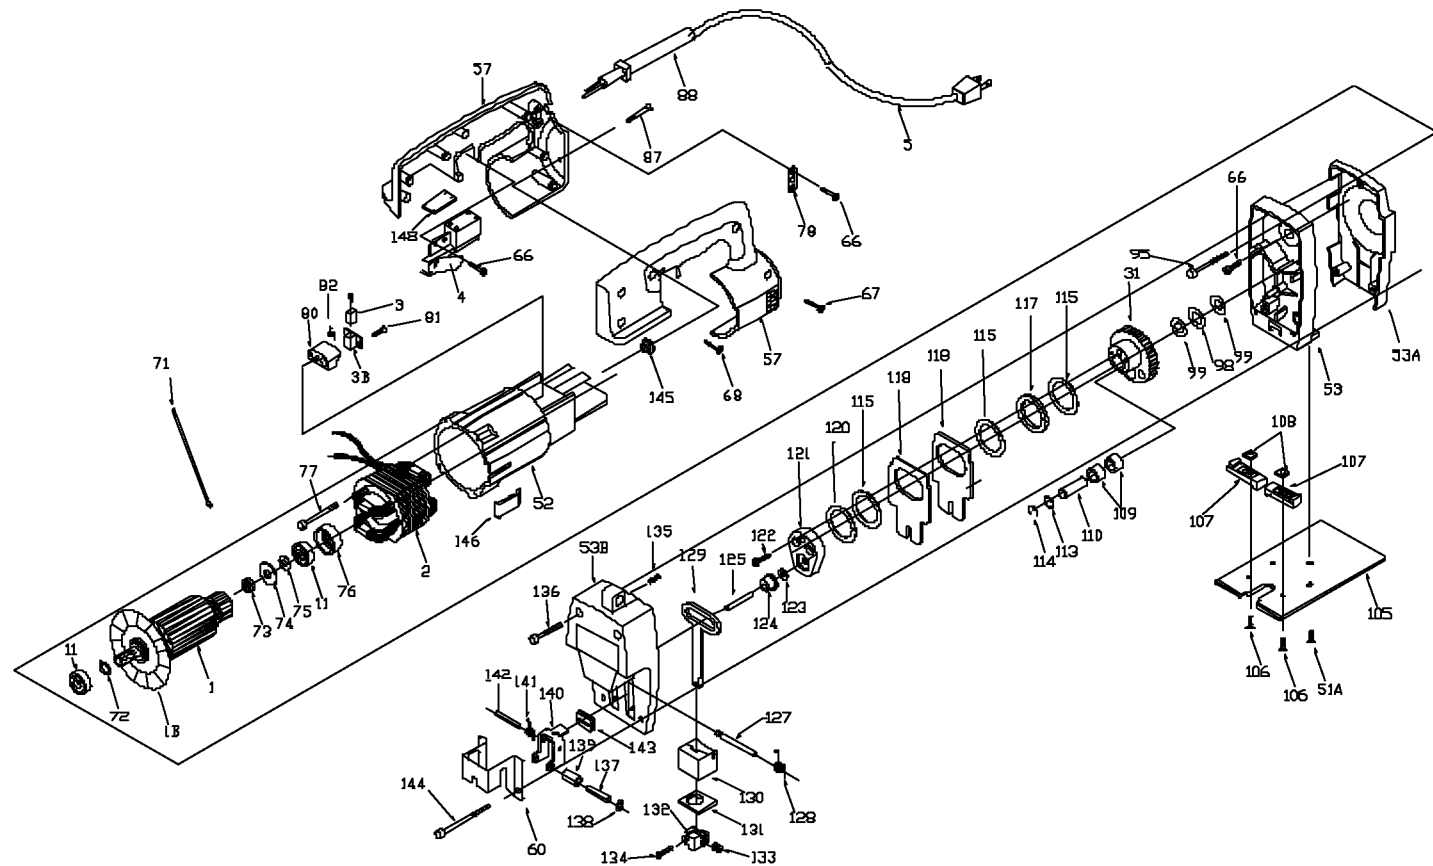

# PORTER-CABLE

## Parts List for PC7349 Type 1

Item Number	Part Number	Description	Qty Required
1	000000-00	No Longer Available	1
1	811531	FAN	1
2	000000-00	No Longer Available	1
3	690741	BRUSH	2
3	690742	BRUSH HOLDER	2
4	000000-00	No Longer Available	1
5	330072-97	CORD/10 FT/18-2	1
11	330003-05	BEARING,BALL	2
11	330003-85	BEARING	2
31	000000-00	No Longer Available	1
51	883486	SCREW	10
52	000000-00	No Longer Available	1
53	000000-00	No Longer Available	1
53	000000-00	No Longer Available	1
53	000000-00	No Longer Available	1
57	000000-00	No Longer Available	1
60	000000-00	No Longer Available	1
66	882185	SCREW MACHINE STEEL	1
67	859384	SCREW	5
68	694015	SCREW	10
71	000000-00	No Longer Available	1
72	802203	RING	1
73	698394	INSULATING TUBE	1
74	695893	WASHER	10
75	849328	SPACER	1
76	694432	BEARING MOUNT	1
77	000000-00	No Longer Available	10

## Parts List for PC7349 Type 1

Item Number	Part Number	Description	Qty Required
78	861434	CORD CLAMP	1
80	690740	BRUSH HOLDER BASE	1
81	854805	SCREW	10
82	868775	BRUSH SPRING	2
87	000000-00	No Longer Available	10
88	810716	RELIEVER	1
95	000000-00	No Longer Available	10
98	000000-00	No Longer Available	10
99	000000-00	No Longer Available	10
105	874455	BASE	1
105	874455	BASE	1
106	000000-00	No Longer Available	10
107	000000-00	No Longer Available	1
108	000000-00	No Longer Available	10
109	684188	BEARING	1
110	000000-00	No Longer Available	1
113	000000-00	No Longer Available	10
114	000000-00	No Longer Available	1
115	000000-00	No Longer Available	10
117	000000-00	No Longer Available	1
118	000000-00	No Longer Available	1
120	000000-00	No Longer Available	10
121	000000-00	No Longer Available	1
122	886538	SCREW	10
123	000000-00	No Longer Available	10
124	000000-00	No Longer Available	1
124	000000-00	No Longer Available	1