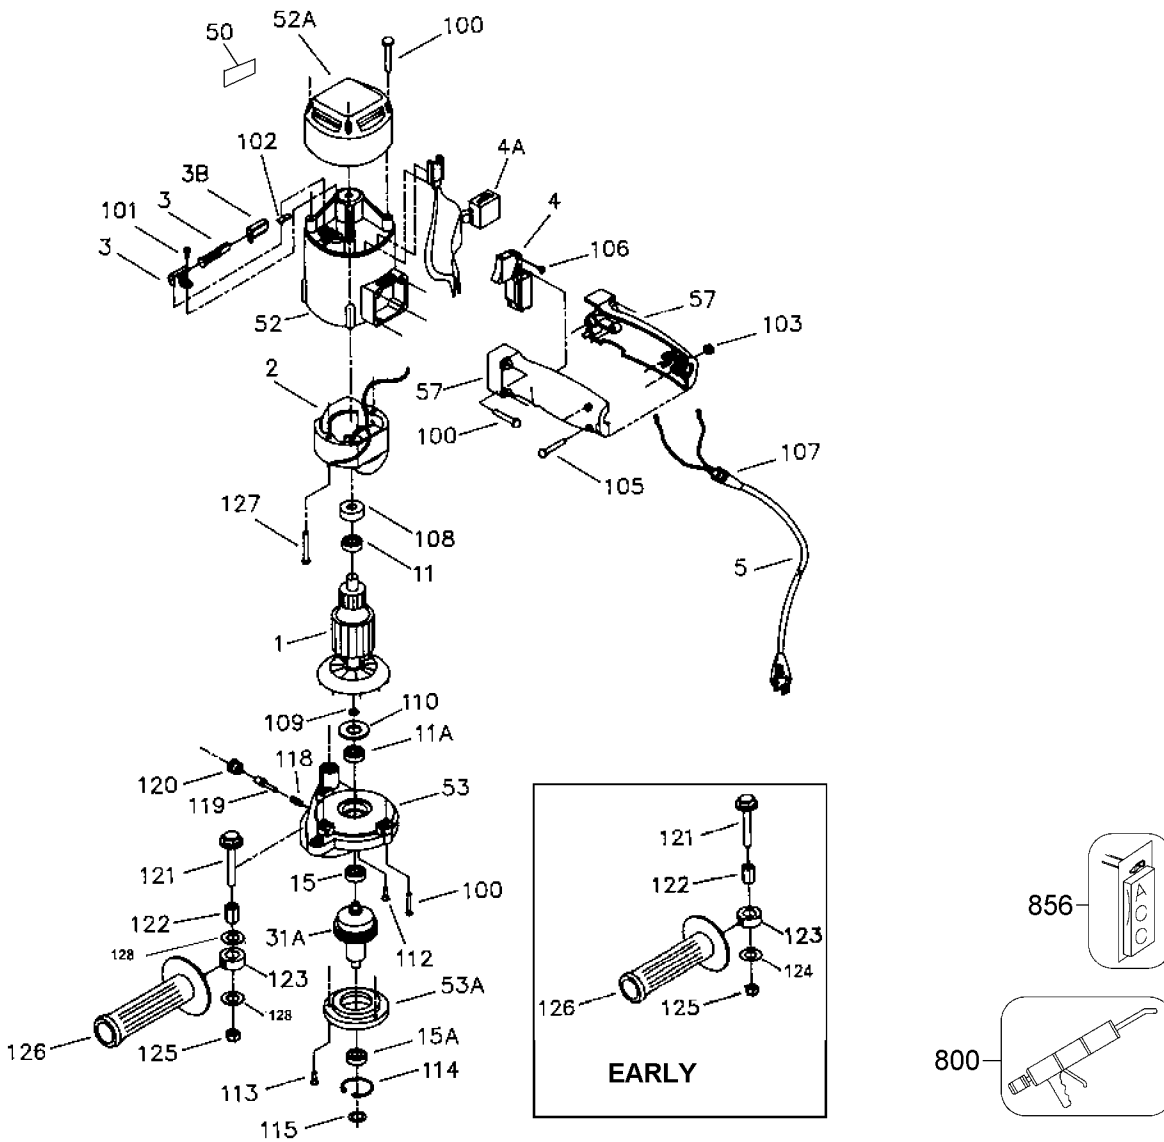

PORTER-CABLE

DISC POLISHER DISC SANDER PAINT REMOVER

7401

7402

7403

WARNING: Electrical repairs should only be attempted by trained repairmen. Contact the nearest Porter-Cable Service Center or other competent repair center

Parts List for PC7402 Type 1

Item Number	Part Number	Description	Qty Required
1	878904SV	FAN	1
1	878904SV	FAN	1
1	000000-00	No Longer Available	1
1	875124	ARMATURE	1
2	000000-00	No Longer Available	1
2	875122	FIELD	1
3	874289	BRUSH & RETAINER ASY	2
3	865323	BRUSH HOLDER	2
4	000000-00	No Longer Available	1
4	690673	WIRE TIE	1
4	682063	CONNECTOR VS	1
4	000000-00	No Longer Available	1
4	874816	SWITCH//SCR ASSY	1
4	000000-00	No Longer Available	1
5	A10193	CORDSET	1
5	876246	CORD	1
11	330003-05	BEARING,BALL	1
11	330003-64	BALL BEARING	1
15	330003-05	BEARING,BALL	1
15	838028SV	BEARING	1
31	874324	JACKSHAFT	1
50	000000-00	No Longer Available	1
52	874228	MOTOR HOUSING	1
52	000000-00	No Longer Available	1
53	000000-00	No Longer Available	1
53	874253	GEAR HOUSING COVER	1
57	000000-00	No Longer Available	1

Parts List for PC7402 Type 1

Item Number	Part Number	Description	Qty Required
100	864721	SCREW	10
101	882703	SCREW	1
102	865321	BRUSH INSULATOR	1
103	862641	NUT	10
105	802589	SCREW	10
106	882185	SCREW MACHINE STEEL	10
107	901266	STRAIN RELIEVER	1
108	694432	BEARING MOUNT	1
109	684179	RETAINING RING	1
110	875082	BEARING RETAINER	1
112	904035	SCREW-BUTTON HD	10
113	802207	SCREW	10
114	046934-00	RING	1
115	802223	WASHER	10
118	698709	SPRING	1
119	000000-00	No Longer Available	1
120	874628	LOCK RETAINER	1
121	892672	SCREW KIT SS/A	1
121	892672	SCREW KIT SS/A	1
122	874955	HEX SPACER	1
123	874236	COLLAR	1
124	892672	SCREW KIT SS/A	1
125	862155	NUT	1
126	000000-00	No Longer Available	1
127	882704	SCREW	10
128	892767	WASHER	2
800	000000-00	No Longer Available	1

Parts List for PC7402 Type 1

Item Number	Part Number	Description	Qty Required
800	429698-00	GREASE:4 LB CAN	1
856	000000-00	No Longer Available	1
856	000000-00	No Longer Available	1