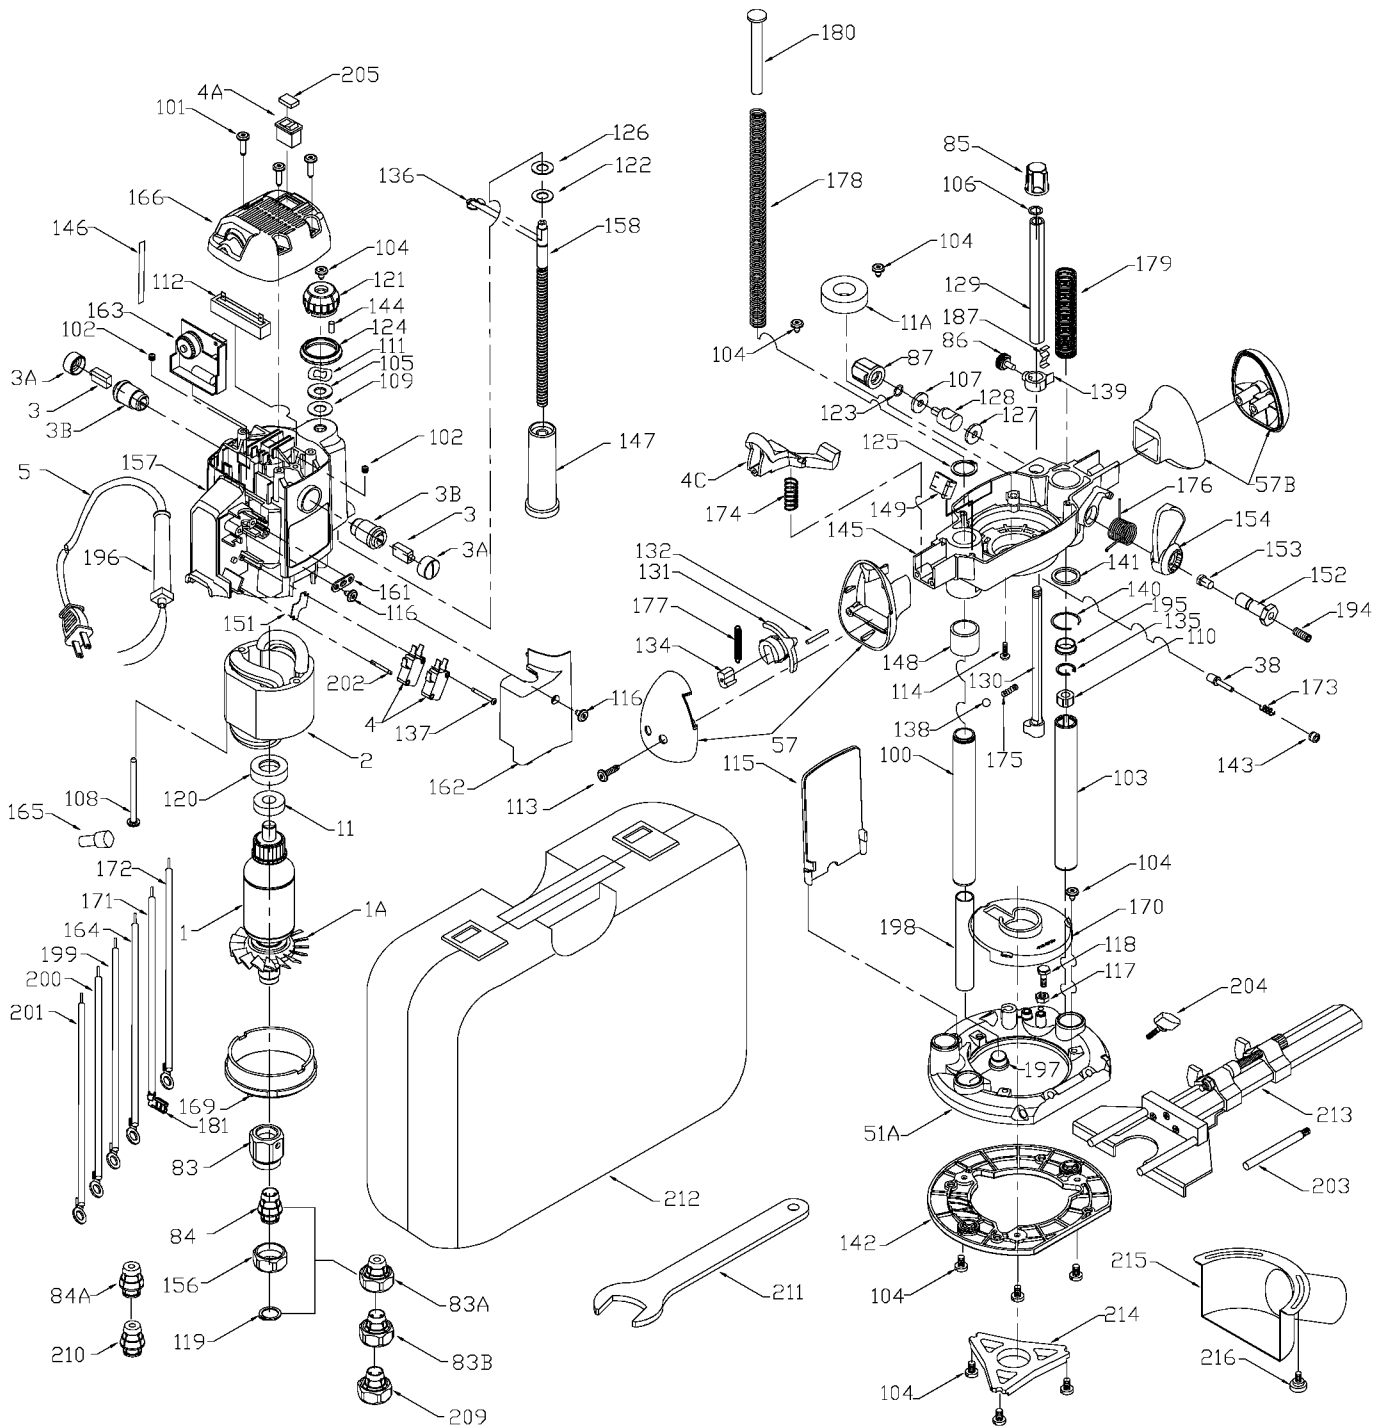

PORTER-CABLE PLUNGE ROUTER

7529

WARNING: Electrical repairs should only be attempted by trained repairmen. Contact the nearest Porter-Cable Service Center or other competent repair center.

Parts List for PC7529 Type 1

Item Number	Part Number	Description	Qty Required
1	000000-00	No Longer Available	1
1	000000-00	No Longer Available	1
1	893728	FAN	1
2	000000-00	No Longer Available	1
2	000000-00	No Longer Available	1
3	000000-00	No Longer Available	2
3	803483	BRUSH CAP	2
3	873497	BRUSH HOLDER	2
4	000000-00	No Longer Available	1
4	000000-00	No Longer Available	2
4	000000-00	No Longer Available	1
4	A22756	SWITCH	1
4	000000-00	No Longer Available	1
5	891461	CORD & PLUG	1
5	A10193	CORDSET	1
11	330003-64	BALL BEARING	3
11	803831SV	BEARING	3
38	000000-00	No Longer Available	1
51	000000-00	No Longer Available	1
57	000000-00	No Longer Available	1
57	000000-00	No Longer Available	1
83	000000-00	No Longer Available	1
83	42950	1/2 INCH COLLET ASSY	1
83	42999	1/4 INCH COLLET ASSY	1
84	876671	COLLET 1/2 INCH	1
84	000000-00	No Longer Available	1
84	876669	COLLET 1/4 INCH	1