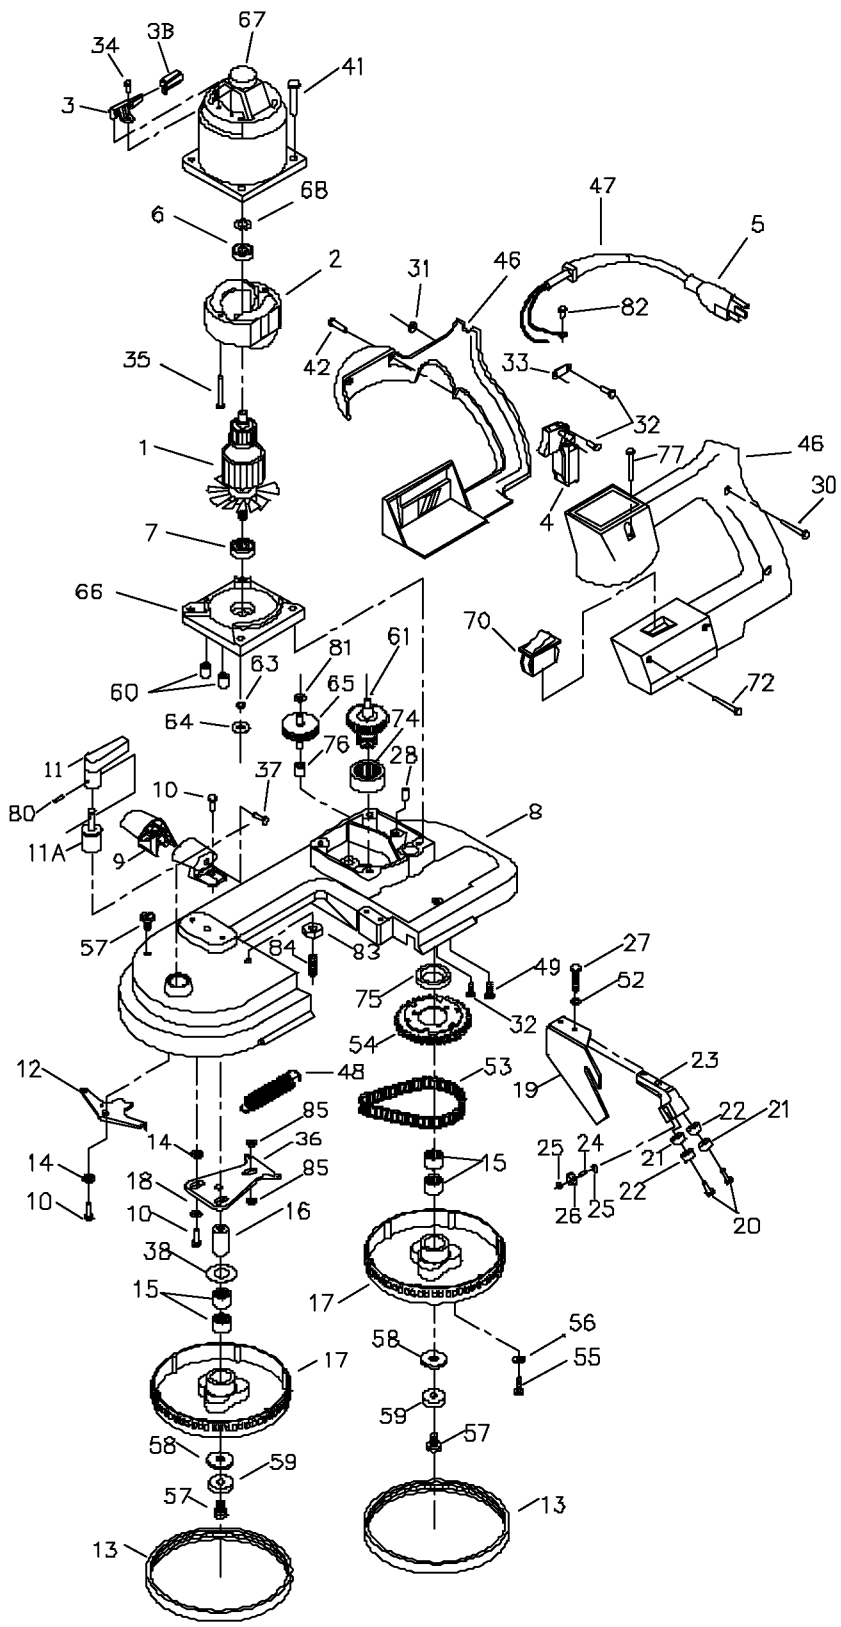

PORTA-BAND[®] BAND SAW

Parts List for PC7723 Type 3

Item Number	Part Number	Description	Qty Required
1	A01749SV	ARMATURE	1
1	000000-00	No Longer Available	1
2	000000-00	No Longer Available	1
3	874289	BRUSH & RETAINER ASY	2
3	865323	BRUSH HOLDER	2
4	000000-00	No Longer Available	1
5	879182	CORD	1
6	330003-05	BEARING,BALL	3
7	851054SV	BALL BEARING	3
8	000000-00	No Longer Available	1
9	A03070	SS/A HANDLE SET	1
10	696276	SCREW	10
11	865398	KNOB	1
11	000000-00	No Longer Available	1
12	861851	YOKE	1
13	650721-00	TIRE	1
14	878725	BUSHING	10
15	803858	BEARING	3
16	000000-00	No Longer Available	1
17	861702	DRIVE PULLEY	1
18	802318	WASHER	10
19	873951	STOP	1
20	884286	SCREW	10
21	863569	GUIDE	1
22	849197SV	BALL BEARING	3
23	872871	BLADE GUIDE HOLDER	1
23	694978	GUIDE HARDWARE	1

Parts List for PC7723 Type 3

Item Number	Part Number	Description	Qty Required
24	861663	PIN	10
25	861664	WASHER	10
26	000000-00	No Longer Available	3
27	866061	SCREW	10
28	801710	PIN	10
30	696274	SCREW	10
30	696274	SCREW	10
31	869687	NUT	10
32	882703	SCREW	10
33	861434	CORD CLAMP	1
34	882185	SCREW MACHINE STEEL	10
35	884665	SCREW	10
36	878661	YOKE KIT	1
37	879678	SCREW	10
38	803679	PLASTIC WASHER	10
41	000000-00	No Longer Available	10
42	861810	SCREW	10
46	000000-00	No Longer Available	1
47	810716	RELIEVER	1
48	873581	SPRING	10
49	864449	SCREW	10
52	802429	INT LOCK WASHER	1
53	888879	CHAIN	1
54	877616	SPROCKET	1
55	800191	SCREW	10
56	802417	WASHER	10
57	847213	SCREW	10