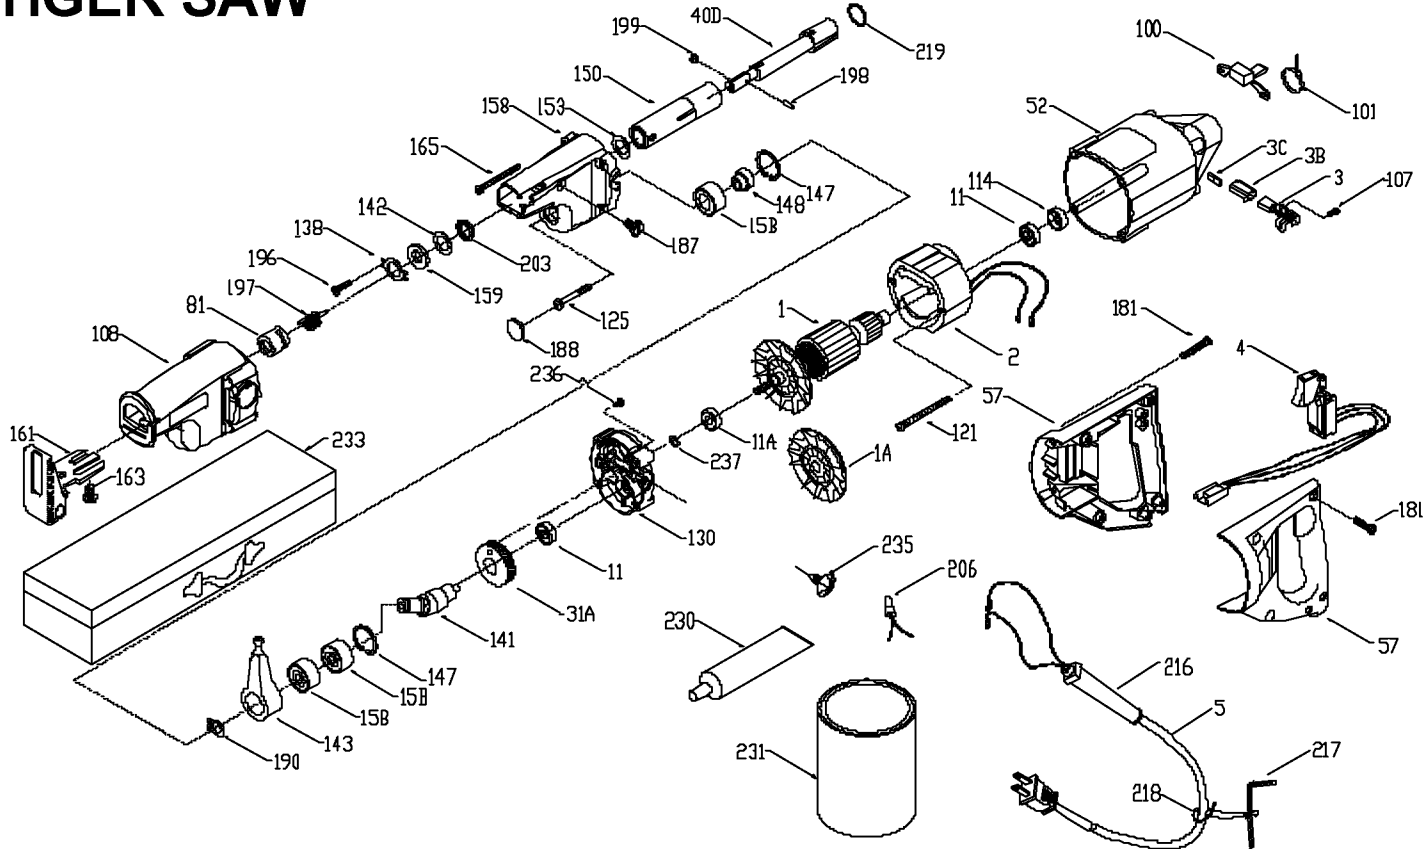

PORTER-CABLE TIGER SAW®

WARNING: Electrical repairs should only be attempted by trained repairmen. Contact the nearest Porter-Cable Service Center or other competent repair center.

735

Parts List for PC9735 Type 1

Item Number	Part Number	Description	Qty Required
1	898877	ARMATURE	1
1	878904SV	FAN	1
2	000000-00	No Longer Available	1
3	874289	BRUSH & RETAINER ASY	2
3	865323	BRUSH HOLDER	2
3	865321	BRUSH INSULATOR	2
4	000000-00	No Longer Available	1
5	A10193	CORDSET	1
11	330003-05	BEARING,BALL	3
11	330003-17	BEARING,BALL	3
15	883095	BEARING	3
31	879401	GEAR	1
40	N074353	RECIP-SHAFT KIT	1
52	000000-00	No Longer Available	1
57	892792	HANDLE SET	1
81	000000-00	No Longer Available	1
100	000000-00	No Longer Available	1
101	690673	WIRE TIE	1
107	882703	SCREW	10
108	897576	INSULATOR BOOT	1
114	694432	BEARING MOUNT	1
121	882704	SCREW	10
125	879421	SCREW	10
130	000000-00	No Longer Available	1
138	879458	PLATE	1
141	883097SV	DRIVE SHAFT	1
142	684931	WASHER	10