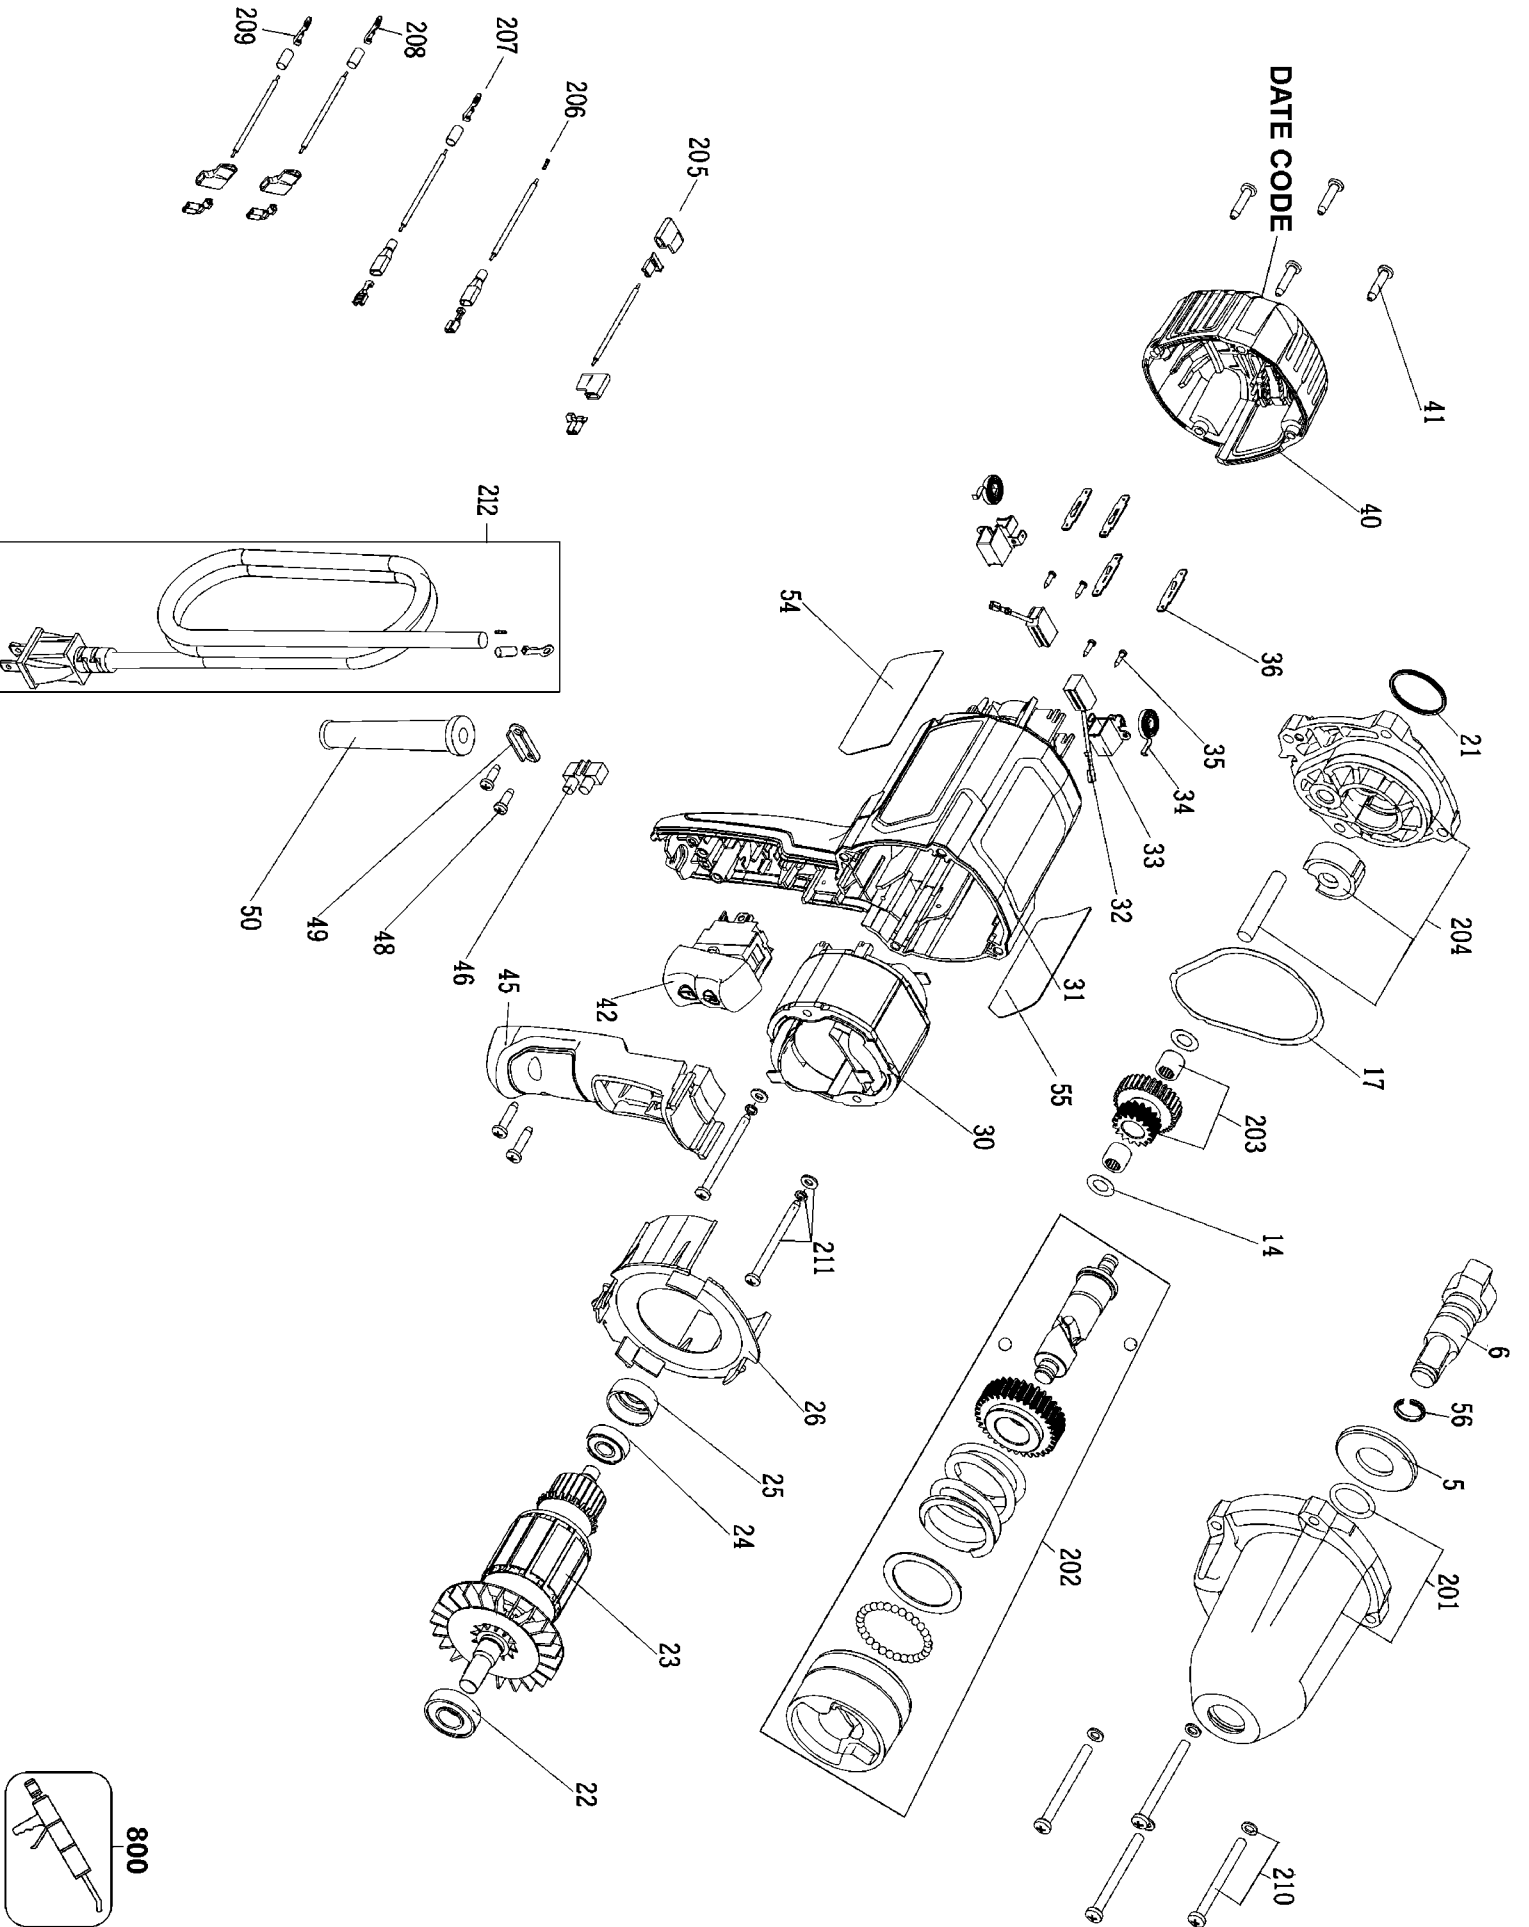

800

Parts List for PCE210 Type 1

Item Number	Part Number	Description	Qty Required
5	5140155-10	WASHER	1
6	5140155-11	SPINDLE ASSEMBLY	1
14	5140155-14	WASHER	2
17	5140155-17	GASKET	1
21	5140155-21	RUBBER RING	1
22	5140155-22	BALL BEARING	1
23	5140155-23	ARMATURE	1
24	5140155-24	BALL BEARING	1
25	5140155-25	HOLDER	1
26	5140155-26	FAN BAFFLE	1
30	5140155-30	FIELD	1
31	5140155-31	MOTOR HOUSING	1
32	5140155-32	BRUSH	2
33	5140155-33	BRUSH HOLDER	2
34	5140155-34	BRUSH SPRING	2
35	5140155-35	SCREW	2
36	5140155-36	TERMINAL	4
40	5140155-37	REAR COVER	1
41	5140155-38	SCREW	6
42	5140155-39	ROCKER SWITCH	1
45	5140155-40	FRONT HANDLE	1
46	5140155-41	CONNECTOR	1
48	5140034-14	SCREW	2
49	5140155-43	CORD CLAMP	1
50	5140155-44	CORD PROTECTOR	1
54	90609121	RATING LABEL	1
55	90609122	ID LABEL	1

Parts List for PCE210 Type 1

Item Number	Part Number	Description	Qty Required
56	086947-00	SPRING RING	1
201	5140155-08	GEAR HOUSING	1
202	5140155-12	IMPACTOR	1
203	5140155-15	GEAR ASSEMBLY	1
204	5140155-18	HOUSING ASSEMBLY	1
205	5140155-47	LEAD ASSY.	1
206	5140155-48	LEAD ASSY.	1
207	5140155-49	LEAD ASSY.	1
208	5140155-50	LEAD ASSY.	1
209	5140155-51	LEAD ASSY.	1
210	5140155-06	SCREW & WASHER	4
211	5140155-27	SCREW & WASHER	2
212	5140155-19	CORD ASSY.	1
800	429698-00	GREASE:4 LB CAN	1