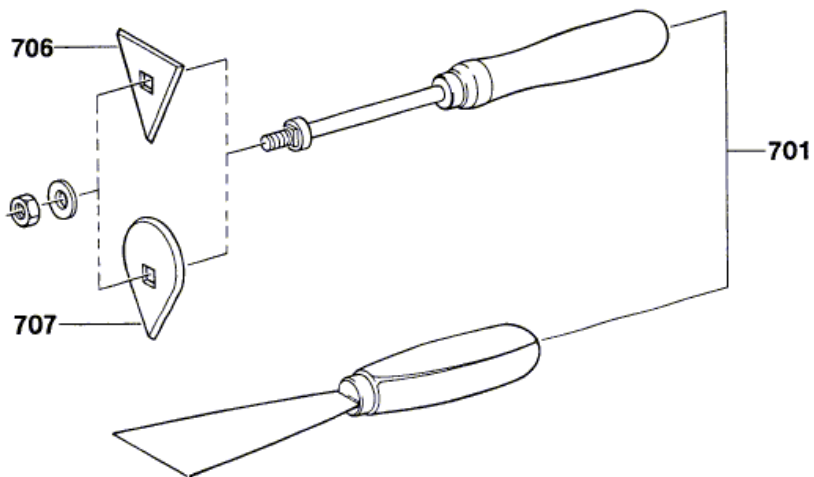

Typ 0 603 268 6... = PHG 560 - E

Stand 85 - 07
Issue

Information subject to change without further notice.