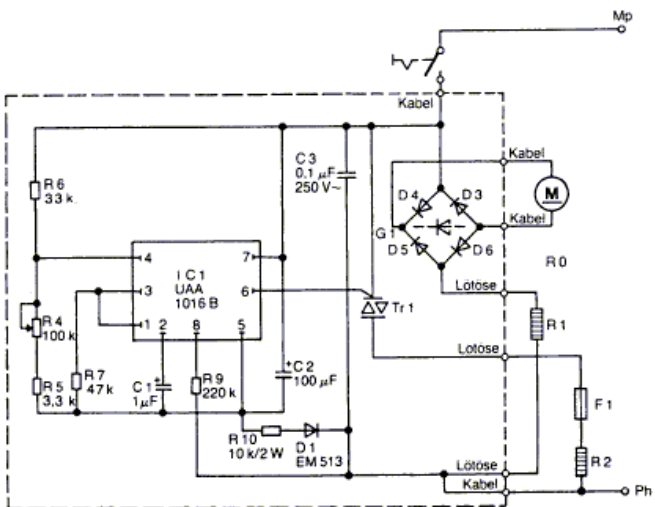

Typ 0 603 268 6... = PHG 560 - E

Stand 85 - 07
Issue

Information subject to change without further notice.