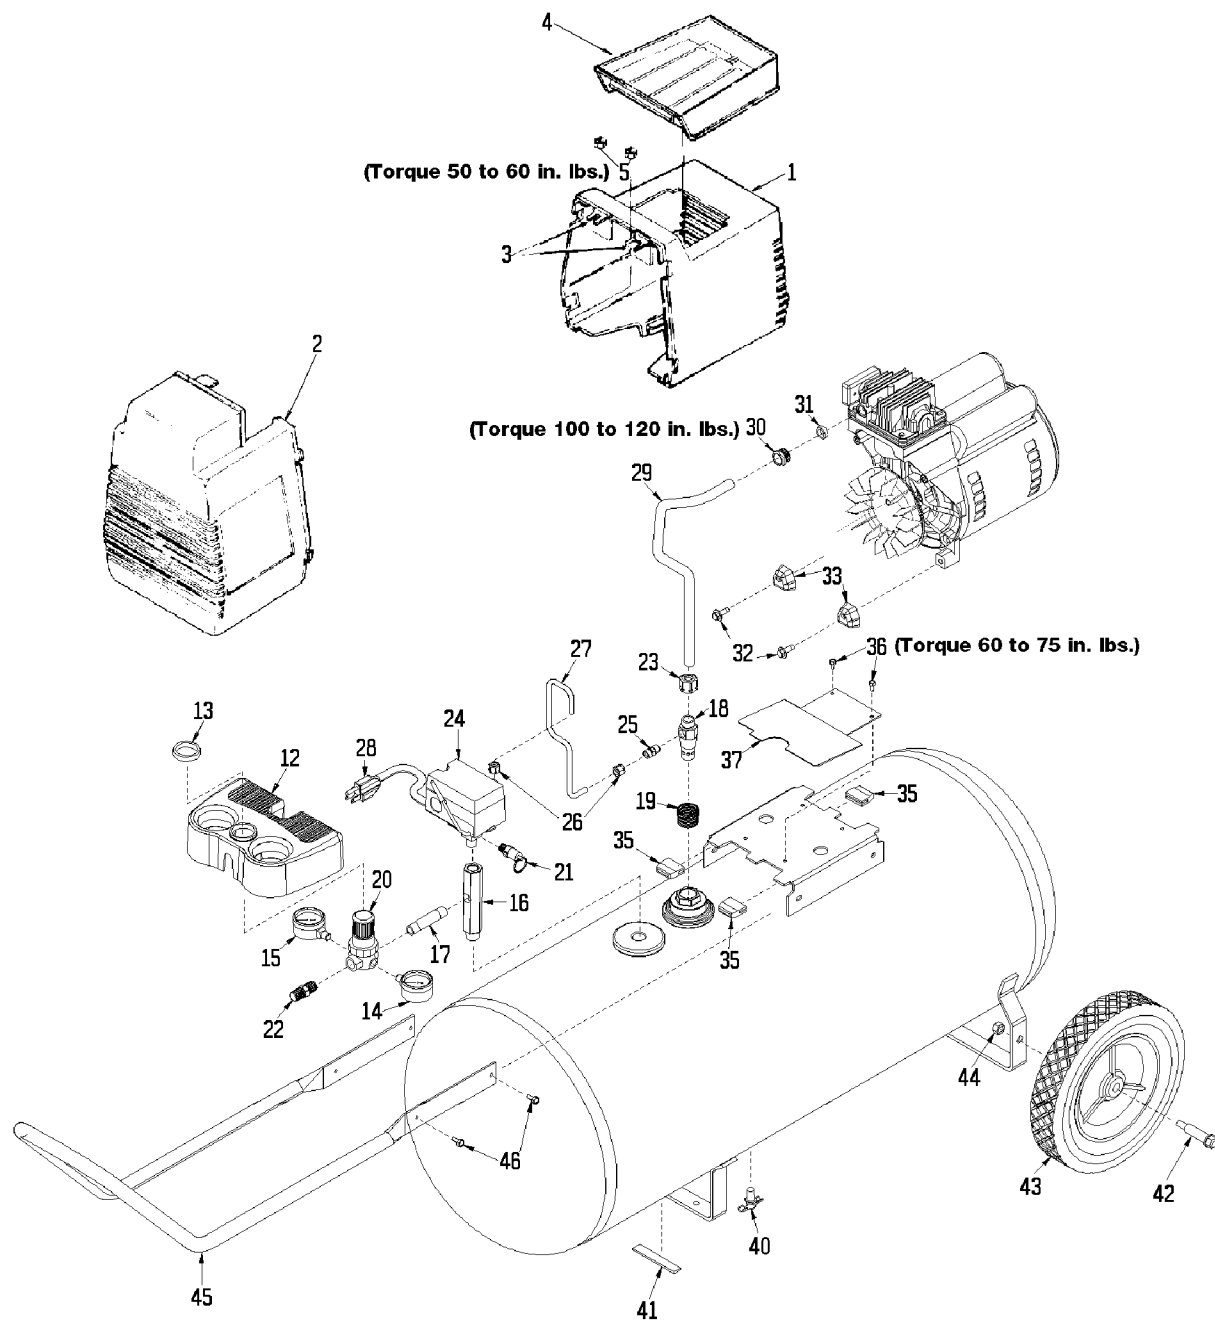

KEY NO.	TORQUE
55	7 to 10 Ft. Lbs.
56	7 to 10 Ft. Lbs.
66	100 to 120 In. Lbs.
69	80 to 100 In. Lbs.
◆	42 to 48 In. Lbs.

Parts List for PRF5020 Type 0

Item Number	Part Number	Description	Qty Required
1	AC-0046	SHROUD REAR 3PT SING	1
2	AC-0078	SHROUD FRONT BLK	1
3	CAC-1121	BRACKET SHROUD	2
4	CAC-1080	TRAY TOOL	1
5	038738-00	NUT	2
12	000000-00	No Longer Available	1
13	CAC-61	RING PANEL MOUNTING	1
14	AC-0009-1	GAUGE RIGHT HAND	1
15	Z-AC-0010-1	GAUGE LEFT HAND	1
16	AC-0027-2	STANDPIPE BRASS MALE	1
17	SSP-480	NIPPLE 1/4-18 NPT X	1
18	A19711	VALVE CHECK 1/2NPT X	1
19	000000-00	No Longer Available	1
20	AC-0007	REGULATOR 4PORT P1P2	1
21	97503734	VALVE SAFETY 150 .12	1
22	D26889	ADAPTER .25 NPT X .2	1
23	SSP-7813	ASSY NUT SLEEVE 3/8	1
24	5140112-18	PRESSURE SWITCH	1
25	SS-8553	CONNECTOR BODY	1
26	SSP-7811	ASSY NUT SLEEVE 1/4	2
27	AC-0028	TUBE PRES REL .250OD	1
28	SUDL-413-2	ASSY CORD POWER ST	1
29	AC-0125	TUBE OUTLET .375OD A	1
30	SSP-7821-1	NUT .563-18 UNF HEX	1
31	SSG-3105	ORING 306/296ID 073/	1
32	91895680	SCREW .250-20X.750 H	2
33	ACG-18	CUP SADDLE MOUNT	2