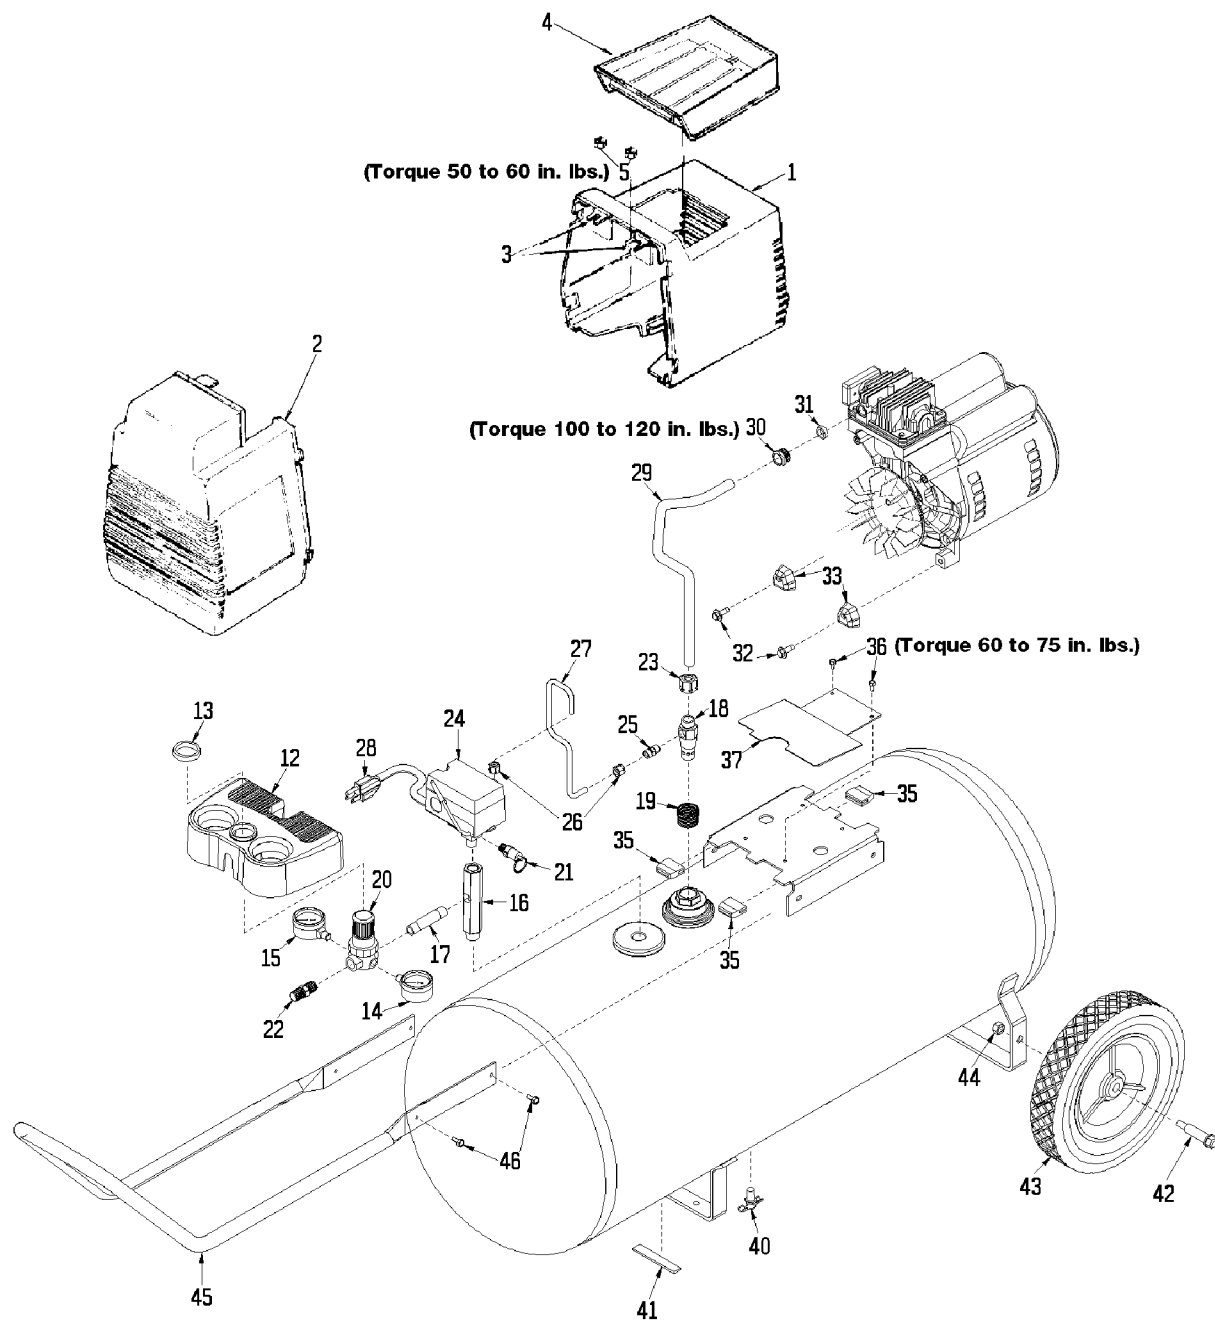

KEY NO.	TORQUE
55	7 to 10 Ft. Lbs.
56	7 to 10 Ft. Lbs.
66	100 to 120 In. Lbs.
69	80 to 100 In. Lbs.
◆	42 to 48 In. Lbs.

## Parts List for PRFC5020-WK Type 0

Item Number	Part Number	Description	Qty Required
1	AC-0046	SHROUD REAR 3PT SING	1
2	AC-0078	SHROUD FRONT BLK	1
3	CAC-1121	BRACKET SHROUD	2
4	CAC-1080	TRAY TOOL	1
5	038738-00	NUT	2
12	000000-00	No Longer Available	1
13	CAC-61	RING PANEL MOUNTING	1
14	AC-0009-1	GAUGE RIGHT HAND	1
15	Z-AC-0010-1	GAUGE LEFT HAND	1
16	AC-0027-2	STANDPIPE BRASS MALE	1
17	SSP-480	NIPPLE 1/4-18 NPT X	1
18	A19711	VALVE CHECK 1/2NPT X	1
19	000000-00	No Longer Available	1
20	AC-0007	REGULATOR 4PORT P1P2	1
21	97503734	VALVE SAFETY 150 .12	1
22	D26889	ADAPTER .25 NPT X .2	1
23	SSP-7813	ASSY NUT SLEEVE 3/8	1
24	5140112-18	PRESSURE SWITCH	1
25	SS-8553	CONNECTOR BODY	1
26	SSP-7811	ASSY NUT SLEEVE 1/4	2
27	AC-0028	TUBE PRES REL .250OD	1
28	SUDL-413-2	ASSY CORD POWER ST	1
29	AC-0125	TUBE OUTLET .375OD A	1
30	SSP-7821-1	NUT .563-18 UNF HEX	1
31	SSG-3105	ORING 306/296ID 073/	1
32	91895680	SCREW .250-20X.750 H	2
33	ACG-18	CUP SADDLE MOUNT	2