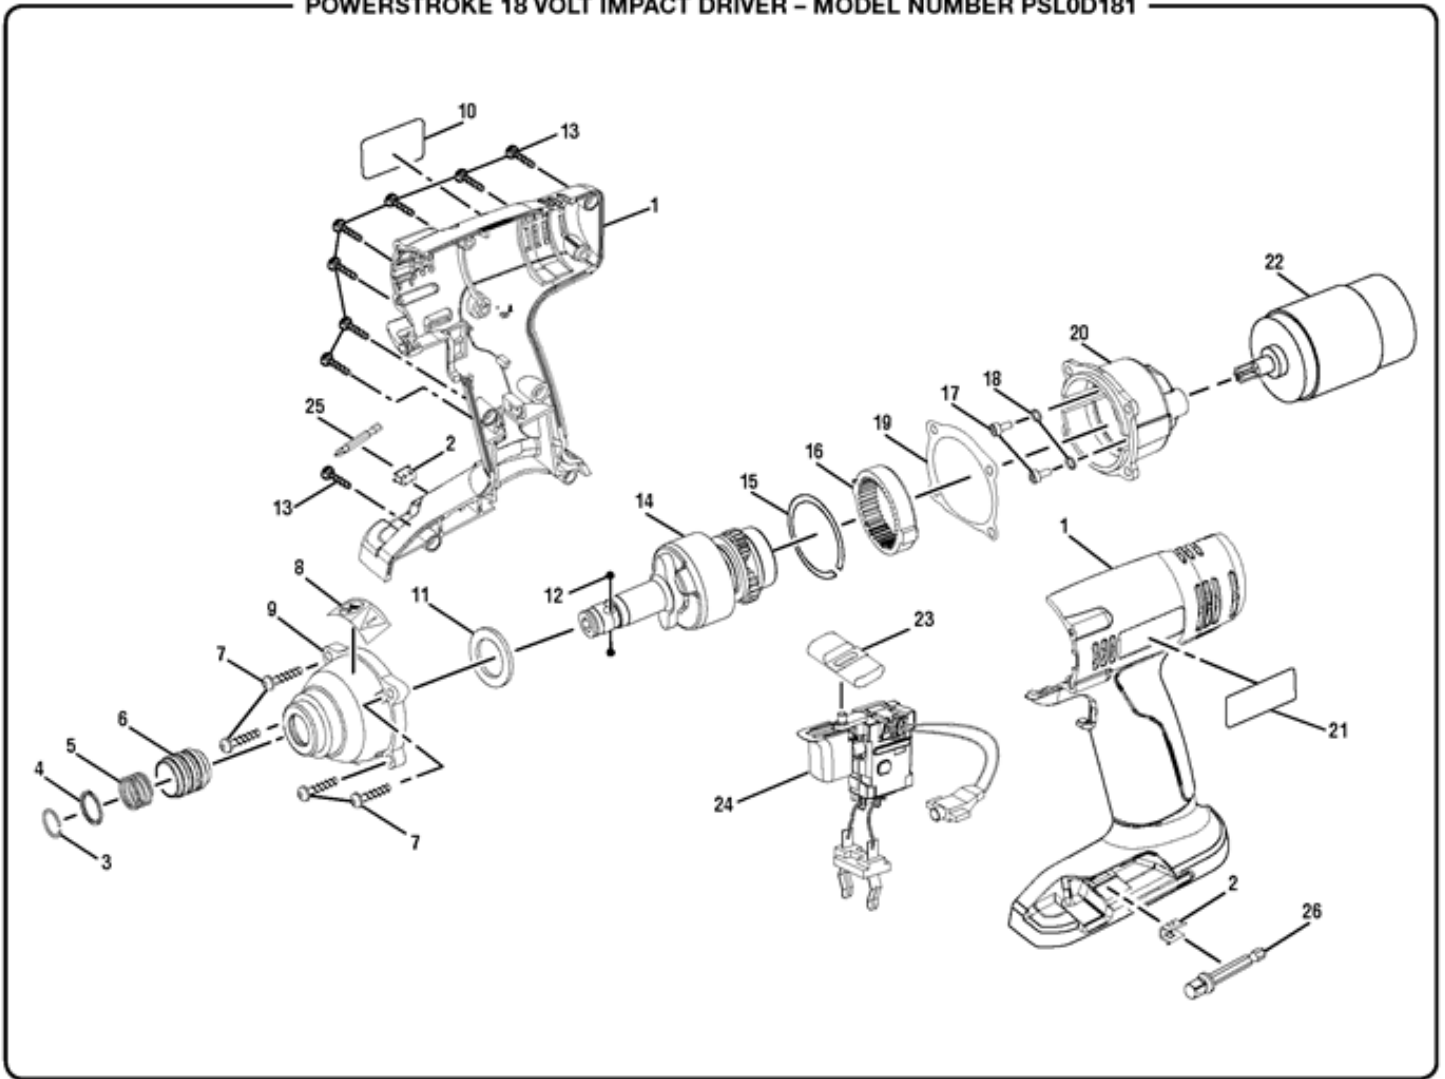

POWERSTROKE 18 VOLT IMPACT DRIVER - MODEL NUMBER PSL0D181

Ref #	Part #	Description	Qty	Context Note	Foot Note
1	200202560	Housing Assembly	1		
2	630206007	Bit Clip (0.4t)	2		
3	690258001	Retaining Ring	1		
4	690266001	Washer (OD15.4 x ID12.4 x 1t)	1		
5	690261001	Spring	1		
6	690260003	Sleeve	1		
7	660176003	Screw (M4 x 25 mm)	4		
8	940230097	Warning Label	1		
9	300639031	Gear Case Assembly	1		
10	941121057	Data Label	1		
11	690249001	Washer (OD29 x ID19 x 2t)	1		
12	690268001	Steel Ball	2		
13	6620805	Screw (M4 x 16 mm)	8		
14	201005002	Bit Holder, Cam Shaft & Hammer Assembly	1		
15	690256001	Retaining Ring	1		
16	610275001	Internal Gear	1		
17	660212045	Screw (M4 x 7 mm)	2		
18	670030004	Spring Washer	2		
19	901043001	Oil Seal	1		
20	640766007	Inner Case	1		
21	941002032	Logo Label	1		
22	230081017	Motor and Pinion Assembly	1		
23	512572004	Forward/Reverse Button	1		
24	270013050	Switch Assembly	1		
25	670802046	Bit (#2 Phillips)	1		
26	690884005	3/8 in. Socket Adaptor	1		
	990000191	Operator's Manual			