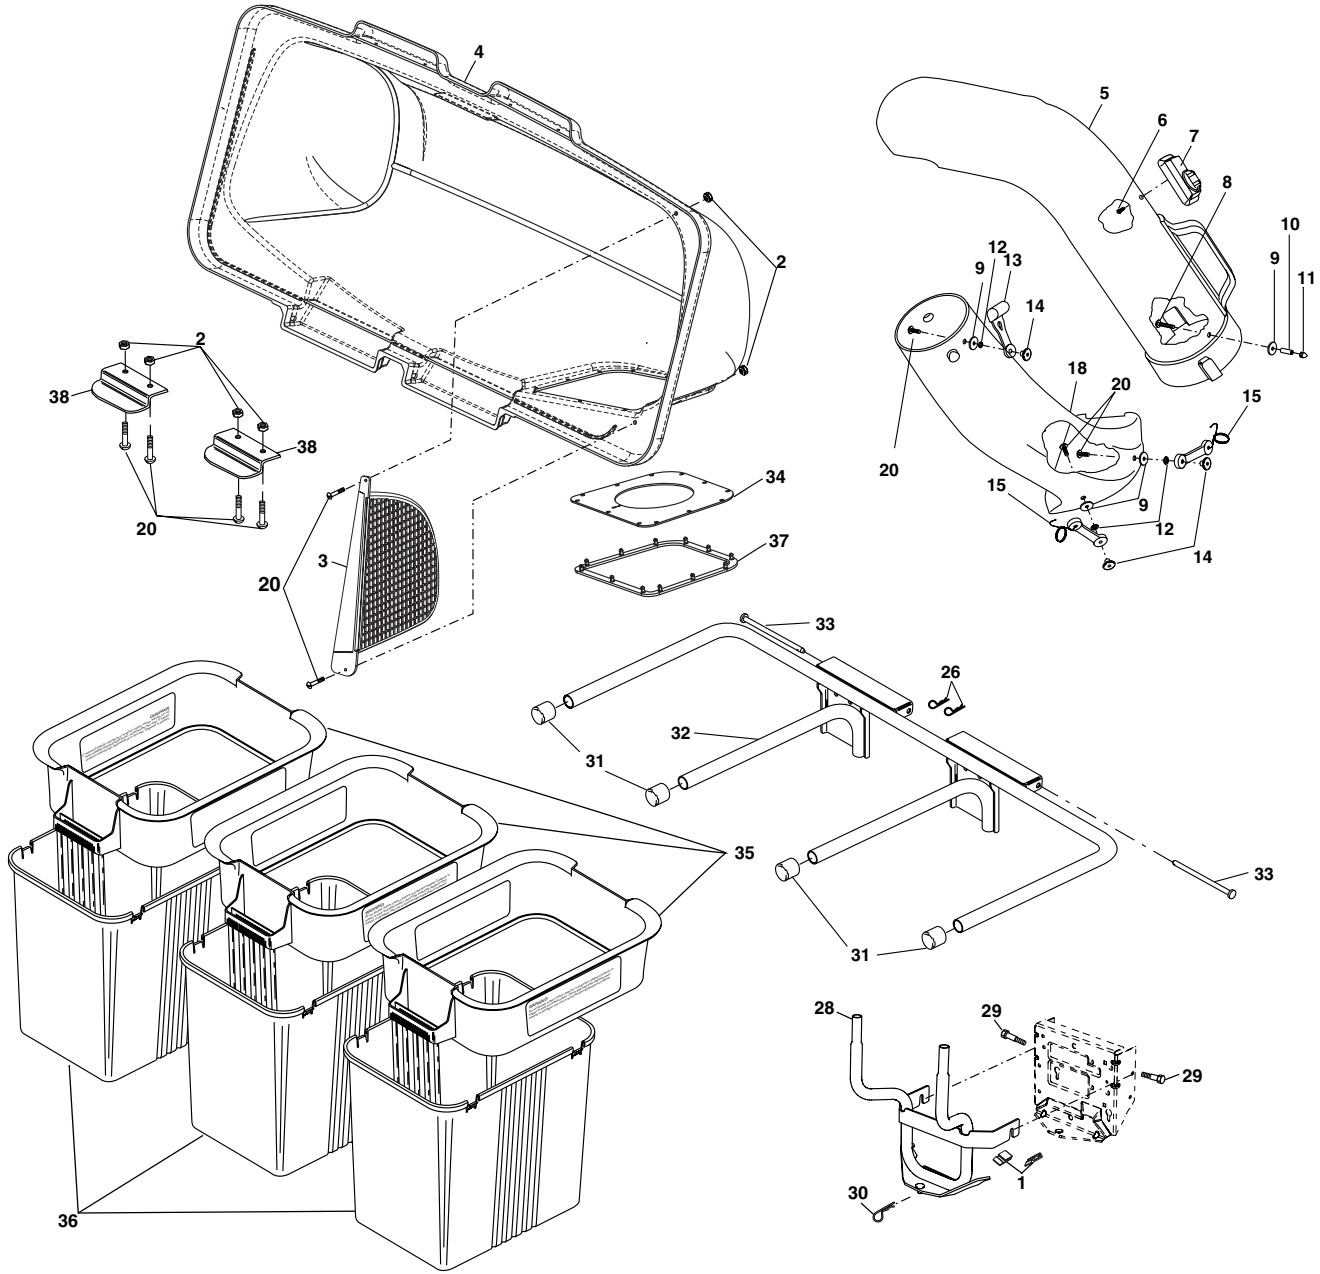

**Illustrated Parts List**  
**Model QCT348**  
**Mfg. ID No. 96072000800**  
**Product No. 960 72 00-08**  
**48 Inch Mower**  
**Grass Catcher**

- **Repair Parts**
-

# REPAIR PARTS/PIÈCES DE RECHANGE

GRASS CATCHER - MODEL QCT348 (MFG. ID 96072000800) / RAMASSE-HERBE - MODÈLE QCT348 (MFG. ID 96072000800)  
PRODUCT NO. 960 72 00-08 / NUMÈRO DE PRODUIT 960 72 00-08

# REPAIR PARTS/PIÈCES DE RECHANGE

GRASS CATCHER - MODEL QCT348 (MFG. ID 96072000800) / RAMASSE-HERBE - MODÈLE QCT348 (MFG. ID 96072000800)

PRODUCT NO. 960 72 00-08 / NUMÈRO DE PRODUIT 960 72 00-08

KEY NO.	PART NO.	DESCRIPTION	KEY NO.	PART NO.	DESCRIPTION
1	532401047	Adapter	15	532160793	Latch, Hook
2	532069180	Nut, Crownlock #10-24	18	532174345	Chute, Lower
3	532192709	Screen, Cover	20	871161010	Screw #10-24 x 5/8
4	532195373	Cover Assembly (Includes 34, 37)	26	532124670	Spring, Retainer
5	532176741	Chute, Upper	28	532198364	Support Assembly
6	818021008	Screw, Special #10-14x1/2	29	532176997	Shoulder Bolt, Self Tapping
7	532130933	Full Bag Indicator	30	532165898	Spring, Retainer
8	532087175	Screw, #10-24 x 1-1/8	31	532174083	Plug, Tubing End
9	819061216	Washer 3/16x3/4x16 Ga.	32	532176990	Bagger, Frame
10	532007206	Spacer, Split	33	532192786	Pin, Hinge
11	532060867	Nut, Acorn #10-24	34	532192550	Gasket, Cover
12	810071000	Washer, lock	35	532183286	Container, Top
13	532109808	Latch, Chute	36	532129586	Container, Bottom
14	532125004	Nut, Weld	37	532192603	Seal, Cover
			38	532130895	Latch Handle, Cover
			--	532402345	Owner's Manual