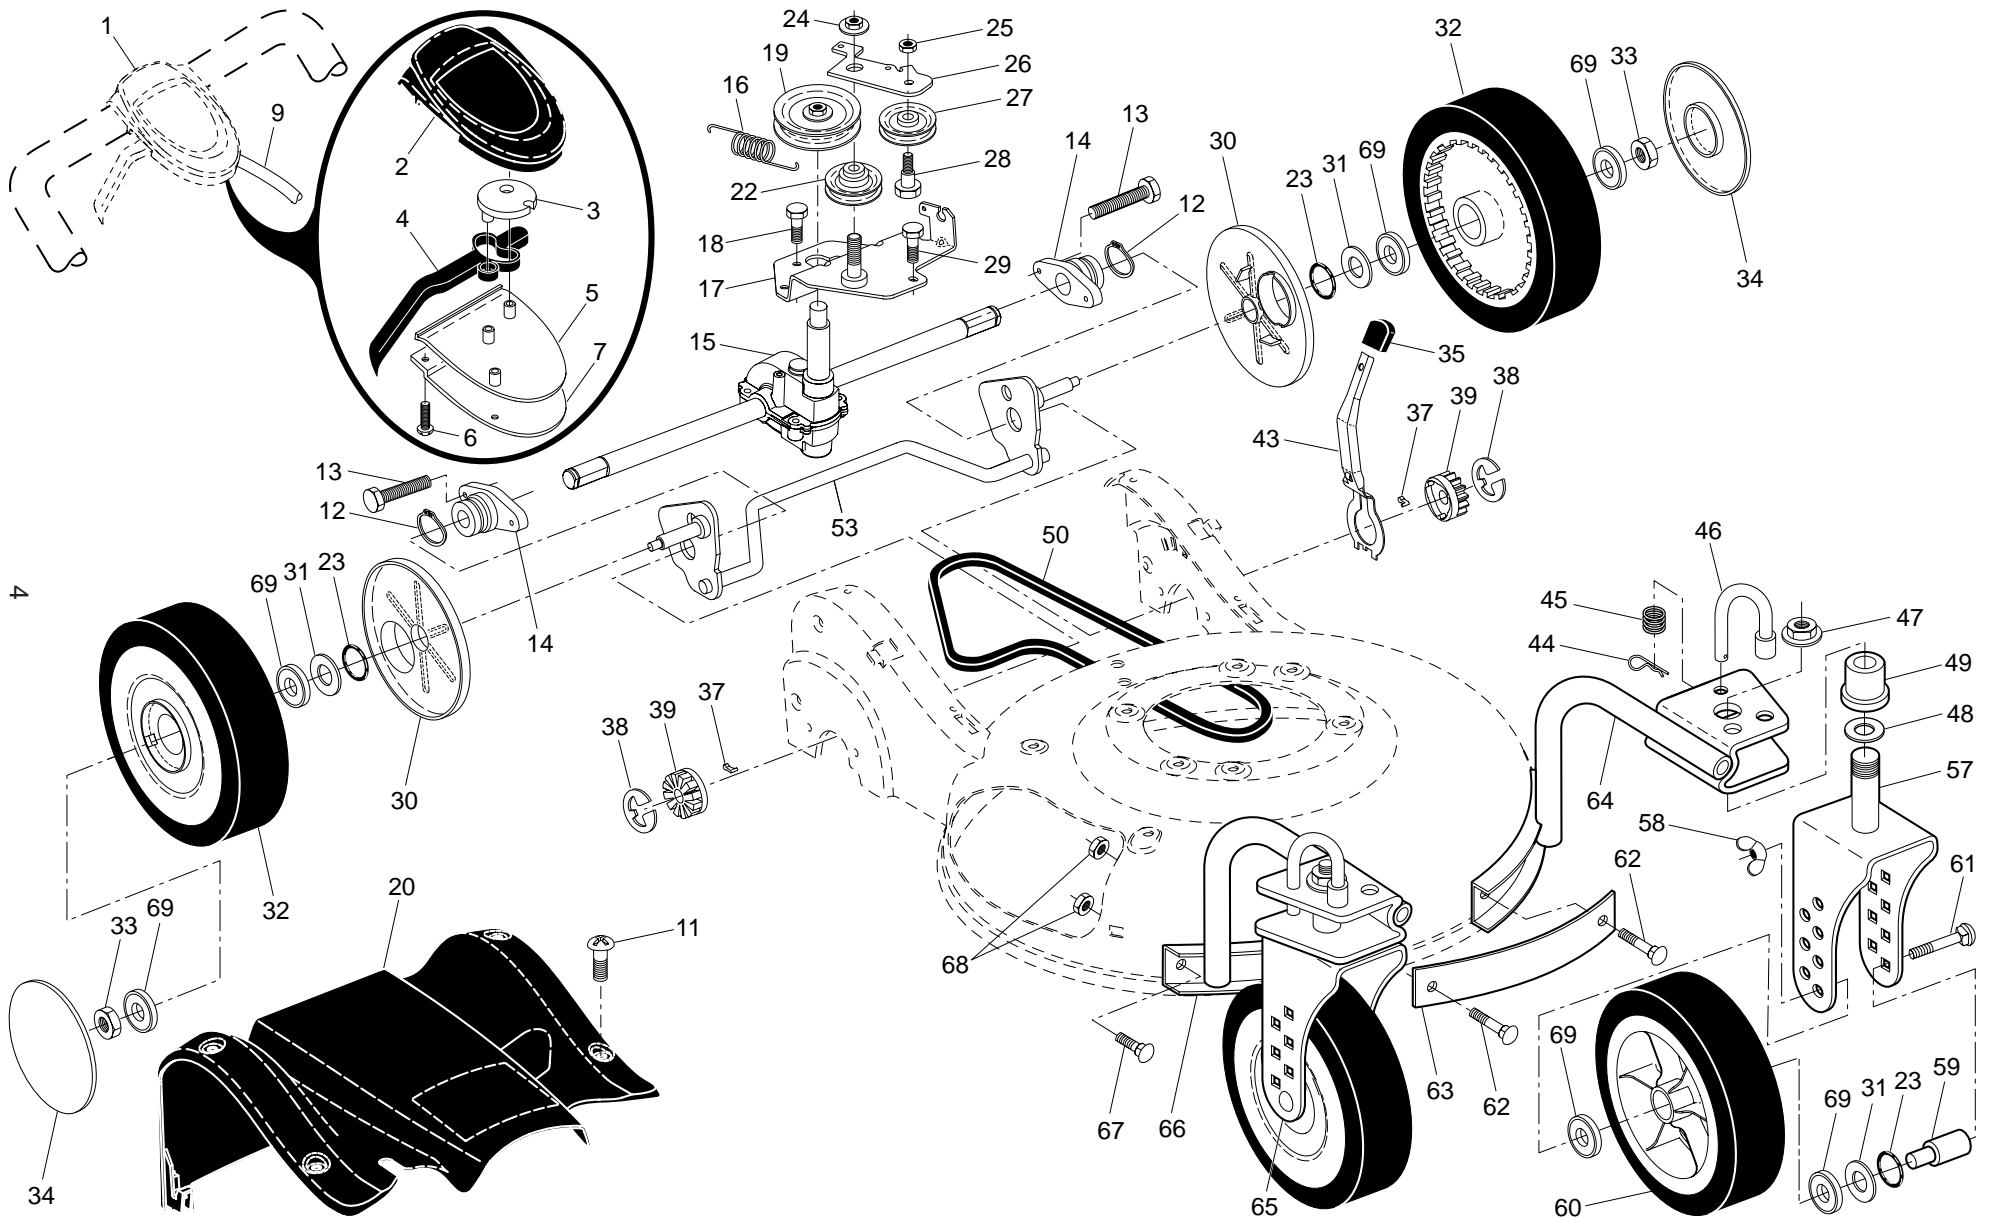

ROTARY LAWN MOWER - - MODEL NUMBER R 152SVSW (96141006404) PRODUCT NUMBER 961 41 00-64

ROTARY LAWN MOWER - - MODEL NUMBER R 152SVSW (96141006404) PRODUCT NUMBER 961 41 00-64

KEY NO.	PART NO.	DESCRIPTION	KEY NO.	PART NO.	DESCRIPTION
1	532 42 56-65	Drive Control Assembly, Complete	33	532 40 91-48	Nut, Hex
2	532 41 16-73	Cover, Drive Control, Top	34	532 18 34-42	Hubcap
3	532 18 73-53	Pulley, Drive Control	35	532 42 52-42	Knob, Star
4	532 42 56-62	Lever, Drive Control	37	532 40 48-45	Pawl
5	532 41 16-64	Cover, Drive Control, Bottom	38	812 00 00-58	E-Ring
6	532 18 16-98	Screw, Torx Head #8-5/8	39	532 40 38-49	Pinion
7	532 40 07-23	Bracket, Mounting, Drive Control	43	532 19 05-20	Lever, Selector, Wheel Height, Rear
9	532 19 70-11	Cable, Drive Control	44	532 16 96-75	Clip, Retainer
10	532 41 69-63	Cover Assembly, Drive	45	532 18 50-51	Spring
11	532 19 41-88	Screw	46	532 18 50-54	Rod, Lock
12	812 00 00-12	Ring, Retaining	47	532 18 72-47	Nut, Hex, Flangelock
13	532 08 86-52	Screw	48	532 18 89-06	Washer, Flat 1/2
14	532 40 80-27	Bearing / Axle Support	49	532 19 59-96	Bushing
15	532 41 92-11	Gear Case Assembly, Complete	50	532 40 80-31	Belt, Drive
16	532 40 65-58	Spring, Return	53	532 41 67-40	Rear Axle Assembly
17	532 40 80-05	Belt Keeper	55	532 42 42-45	Decal, Drive Control
18	532 16 34-09	Screw	57	532 41 70-63	Bracket, Caster Wheel, LH
19	532 19 40-18	Pulley, Drive	58	532 18 72-48	Wing Nut 5/16-18
22	532 19 37-91	Pulley Assembly, V-Groove	59	532 18 51-11	Spacer
23	532 18 81-52	O-Ring	60	532 19 22-34	Wheel Assembly, Front 9 x 2-1/4
24	532 40 91-49	Nut, Hex, Flangelock	61	872 27 05-28	Bolt, Carriage 5/16-18 x 3-1/2
25	873 93 05-00	Nut, Hex, Lock	62	532 18 74-74	Bolt, Carriage 5/16-18 x 7/8
26	532 41 67-36	Idler Arm	63	532 18 84-75	Strap, Front
27	532 16 60-43	Pulley, Idler	64	532 41 40-70	Support Tube Assembly, LH
28	532 16 08-29	Bolt, Hex Head, Shoulder	65	532 41 70-64	Bracket, Caster Wheel, RH
29	817 06 04-10	Screw 1/4-20 x 1/16	66	532 41 40-69	Support Tube Assembly, RH
30	532 18 34-57	Cover, Dust, Wheel	67	532 18 75-55	Bolt, Carriage 5/16-18 x 5/8
31	532 08 83-48	Washer, Flat 3/8	68	532 18 72-63	Nut, Hex 5/16
32	532 19 26-22	Wheel Assembly, Rear 9 x 2-1/4	69	532 75 10-68	Bearing, Ball (Wheel)

NOTE: All component dimensions given in U.S. inches. 1 inch = 25.4 mm. **IMPORTANT:** Use only Original Equipment Manufacturer (O.E.M.) replacement parts. Failure to do so could be hazardous, damage your lawn mower and void your warranty.