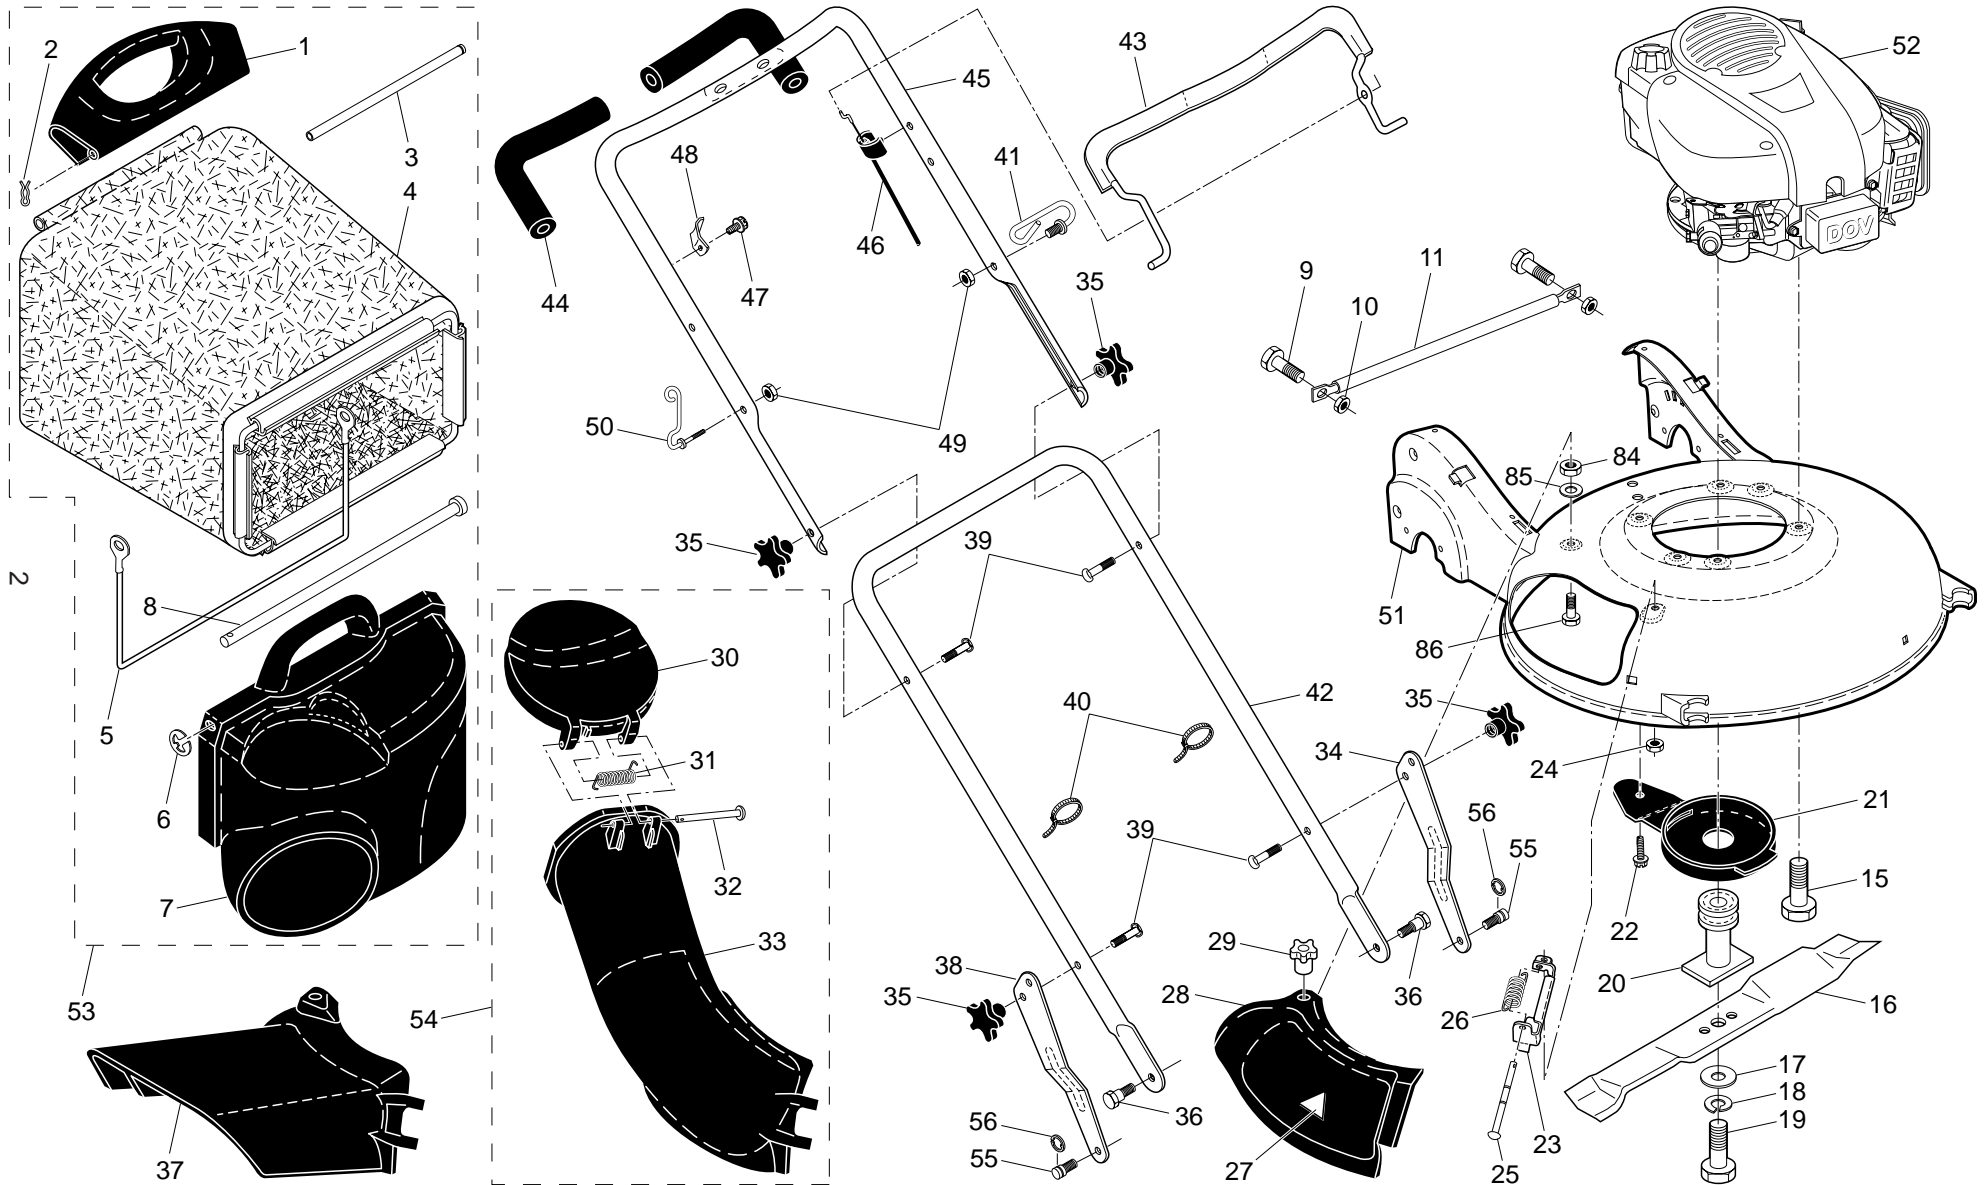

ROTARY LAWN MOWER - - MODEL NUMBER R 152SVSW (96141006404) PRODUCT NUMBER 961 41 00-64

ROTARY LAWN MOWER - - MODEL NUMBER R 152SVSW (96141006404) PRODUCT NUMBER 961 41 00-64

KEY NO.	PART NO.	DESCRIPTION	KEY NO.	PART NO.	DESCRIPTION
1	532 19 05-82	Handle, Grassbag, Rear	34	532 19 06-19	Adjustment Bracket, Lower Handle, LH
2	532 06 53-22	Hairpin Cotter	35	532 18 23-98	Knob, Star
3	532 18 34-83	Rod, Rear Handle, Grassbag	36	532 19 41-87	Bolt, Shoulder
4	532 40 18-98	Grassbag	37	532 18 59-96	Deflector, Discharge
5	532 18 85-06	Frame, Grassbag	38	532 19 06-21	Adjustment Bracket, Lower Handle, RH
6	812 00 00-14	E-Ring	39	532 19 15-74	Bolt, Handle
7	532 19 05-81	Door, Grassbag	40	532 06 64-26	Wire Tie
8	532 18 34-79	Rod, Pivot	42	532 18 70-96	Handle Assembly, Lower
9	872 14 04-05	Bolt, Carriage 1/4-20	43	532 18 62-98	Bail, Control
10	873 80 04-00	Nut, Hex, Nylock 1/4-20	44	532 18 27-48	Grip, Foam
11	532 19 06-92	Foot Guard	45	532 18 62-96	Handle Assembly, Upper (Includes Foam Grip)
15	532 15 04-06	Bolt, Engine Mounting	46	532 40 88-85	Cable, Engine Zone Control
16	532 41 50-76	Blade, 21"	47	532 75 06-34	Screw
17	532 85 10-74	Washer, Hardened	48	532 12 52-03	Bracket, Upstop
18	532 85 02-63	Washer, Lock	49	532 13 20-04	Nut, Hex
19	532 19 17-60	Bolt, Hex Head, Grade 8	50	532 18 85-01	Rope Guide
20	532 18 67-66	Adapter, Blade	51	532 42 46-78	Kit, Housing
21	532 19 05-16	Debris Shield	52	- - -	Engine, Briggs & Stratton, Model Number 100602-2980-EA (Order parts from Engine Manufacturer)
22	817 60 04-06	Screw, Hex Head, Serrated	53	532 40 18-96	Grassbag Assembly, Complete
23	532 18 36-09	Mounting Bracket, Mulcher Door	54	532 18 90-14	Discharge Chute Assembly, Complete
24	532 19 17-30	Nut, Hex	55	532 19 41-92	Stud, Shoulder T45
25	532 18 34-45	Rod, Hinge	56	812 00 00-58	E-Ring
26	532 18 34-46	Spring, Mulcher Door	84	532 40 01-00	Locknut, Hex
27	532 18 21-66	Decal, Danger	85	532 85 02-63	Washer, Lock 3/8
28	532 19 05-15	Mulcher Door	86	872 11 04-07	Bolt, Carriage 1/4-20 x 7/8
29	532 18 34-47	Knob	--	532 18 21-34	Decal, Warning (not shown)
30	532 19 05-80	Door, Discharge Chute	--	532 41 79-39	Operator's Manual, European
31	532 18 34-78	Spring, Door, Discharge Chute	--	532 41 79-40	Operator's Manual, Scandinavian
32	532 18 34-45	Rod, Door, Discharge Chute	--	532 41 79-41	Operator's Manual, East Bloc
33	532 19 05-78	Discharge Chute, Plastic	--	532 41 79-42	Operator's Manual, Baltic

NOTE: All component dimensions given in U.S. inches. 1 inch = 25.4 mm. **IMPORTANT:** Use only Original Equipment Manufacturer (O.E.M.) replacement parts. Failure to do so could be hazardous, damage your lawn mower and void your warranty.