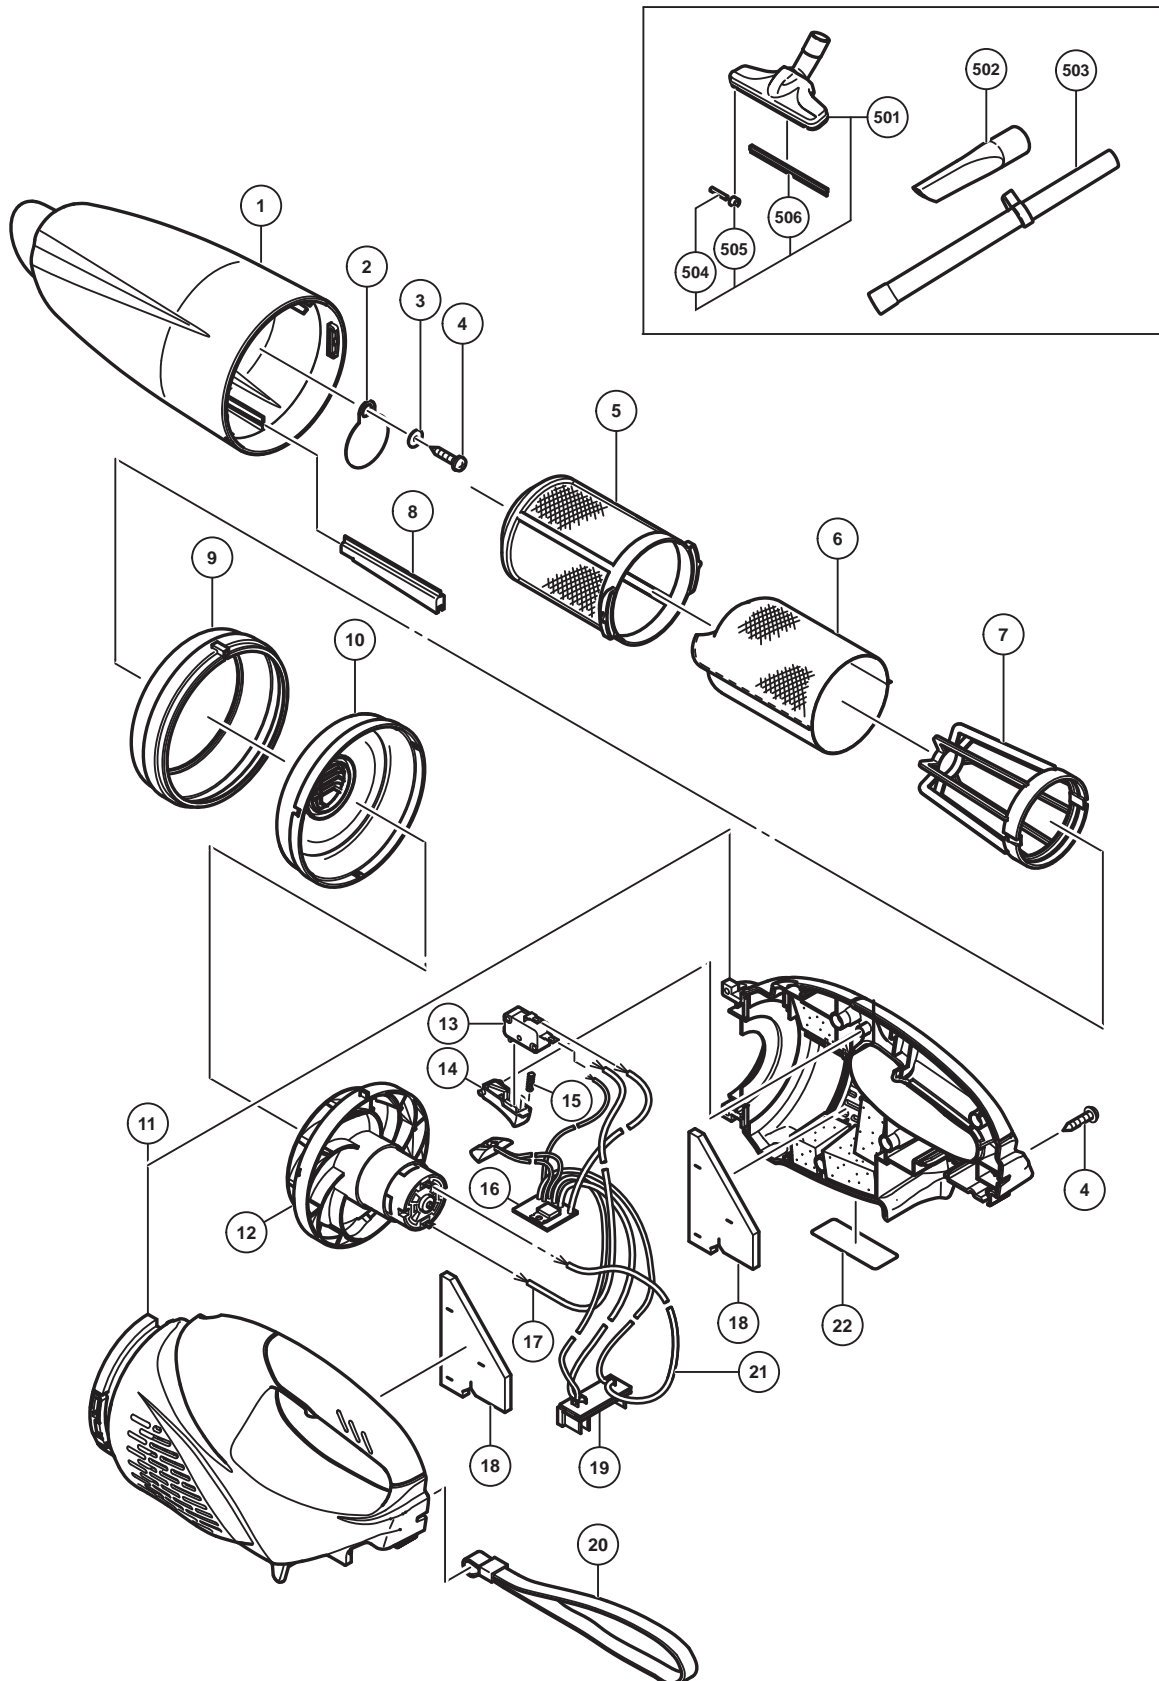

ELECTRIC TOOL PARTS LIST

CORDLESS CLEANER
Model R 18DSAL

2017-2-2
(E1)

PARTS

R 18DSAL

ITEM NO.	CODE NO.	DESCRIPTION	NO. USED	REMARKS
1	337788	DUST CASE (WHITE)	1	
2	337799	VALVE	1	
3	333916	WASHER	1	
4	313687	TAPPING SCREW (W/FLANGE) D3 X 16 (BLACK)	8	
5	337792	PRE FILTER	1	
6	337793	FILTER	1	
7	337794	FILTER HOLDER	1	
8	337800	FILTER BLADE	3	
9	337796	RUBBER COVER	1	
10	337795	FAN COVER	1	
11	337791	HOUSING SET	1	
12	337805	MOTOR FAN (B)	1	
13	333324	SWITCH	1	
14	324299	TRIGGER	1	
15	324307	SPRING (B)	1	
16	337798	PRINTED CIRCUIT BOARD	1	
17	337811	INTERNAL WIRE (A) 280L	1	
18	337806	NOISE PACKING (A)	2	
19	331399	BATTERY TERMINAL	1	
20	306952	STRAP (BLACK)	1	
21	337809	INTERNAL WIRE (A) 100L	1	
22		NAME PLATE	1	

STANDARD ACCESSORIES

ITEM NO.	CODE NO.	DESCRIPTION	NO. USED	REMARKS
501	337933	FLOORING NOZZLE (WHITE)	1	INCLUD.504-506
502	332709	CREVICE NOZZLE (WHITE)	1	
503	332710	EXTENSION PIPE (W/NOZZLE HOLDER) WHITE	1	
504	370679	ROLLER	4	
505	370678	ROLLER SHAFT	4	
506	370677	NOZZLE BLADE	1	