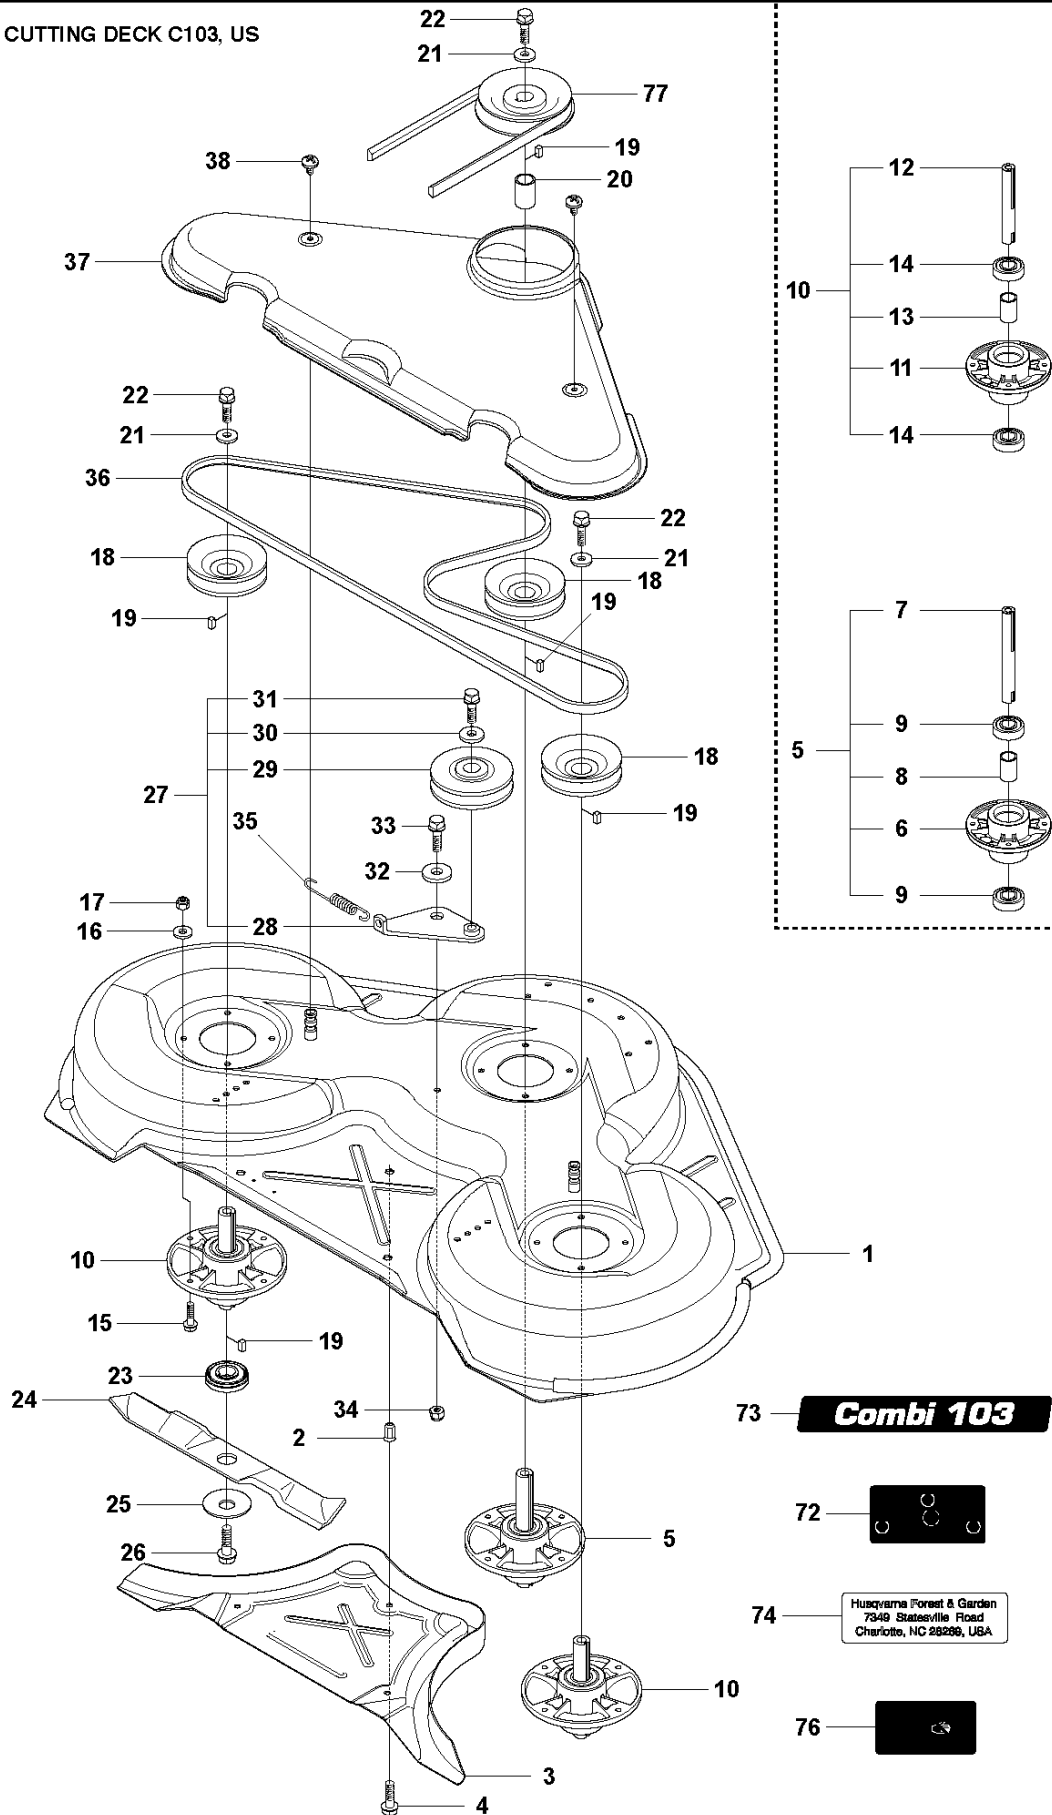

A2 CUTTING DECK C103, US

103CM CUTTING DECK
2012-03

R220T, 966785701, 967032001, 967150901,

Ref	Part no.	Description	Remark	Qty	Kit
1	574 21 08-01	CUTTING DECK		1	
2	506 91 62-01	BLIND RIVET NUT		3	
3	544 44 92-01	PLUG		1	
4	506 57 01-04	SCREW EHHFM		3	
5	576 38 41-01	BLADE HOUSING ASSY		2	
6	576 38 42-01	BEARING HOUSING		1	
7	576 38 43-01	SHAFT		1	
8	576 38 44-01	SPACING SLEEVE		1	
9	738 23 04-34	BALL BEARING		2	
10	576 38 41-02	BLADE HOUSING ASSY		1	
11	576 38 42-01	BEARING HOUSING		1	
12	576 38 43-02	SHAFT		1	
13	576 38 44-01	SPACING SLEEVE		1	
14	738 23 04-34	BALL BEARING		2	
15	535 42 38-01	SCREW RSQM		12	
16	734 11 64-01	WASHER		14	
17	732 21 18-01	LOCK NUT		12	
18	506 92 21-01	PULLEY		3	
19	506 53 35-01	PARALLEL KEY		7	
20	544 06 80-02	SPACING SLEEVE		1	
21	734 11 74-41	WASHER		3	
22	544 11 41-01	SCREW EHHM		3	
23	535 50 42-02	BLADE BRACKET		3	
24	504 18 82-01	RIDE ON BLADE		3	
25	506 79 23-01	KNIFE PLATE		3	
26	544 11 41-01	SCREW EHHM		3	
27	506 54 07-01	BELT TENSIONER ASSY		1	
28	506 51 95-01	SPÄNNARM KPL.		1	
29	506 53 27-01	PULLEY		1	
30	734 11 64-41	WASHER		1	
31	506 55 83-02	SCREW EHHFT		1	
32	506 91 87-02	WASHER		1	
33	725 24 51-71	SCREW EHHM		1	
34	732 21 18-01	LOCK NUT		1	
35	506 53 31-01	SPRING		1	
36	506 76 85-01	DRIVE BELT		1	
37	544 09 61-01	BELT COVER		1	
38	544 40 05-01	SCREW		2	
72	506 78 97-01	LABEL		1	
73	544 23 81-03	LABEL		2	
74	506 98 39-01	DECAL		1	
76	574 51 00-01	DECAL		2	
77	506 77 86-01	PULLEY		1