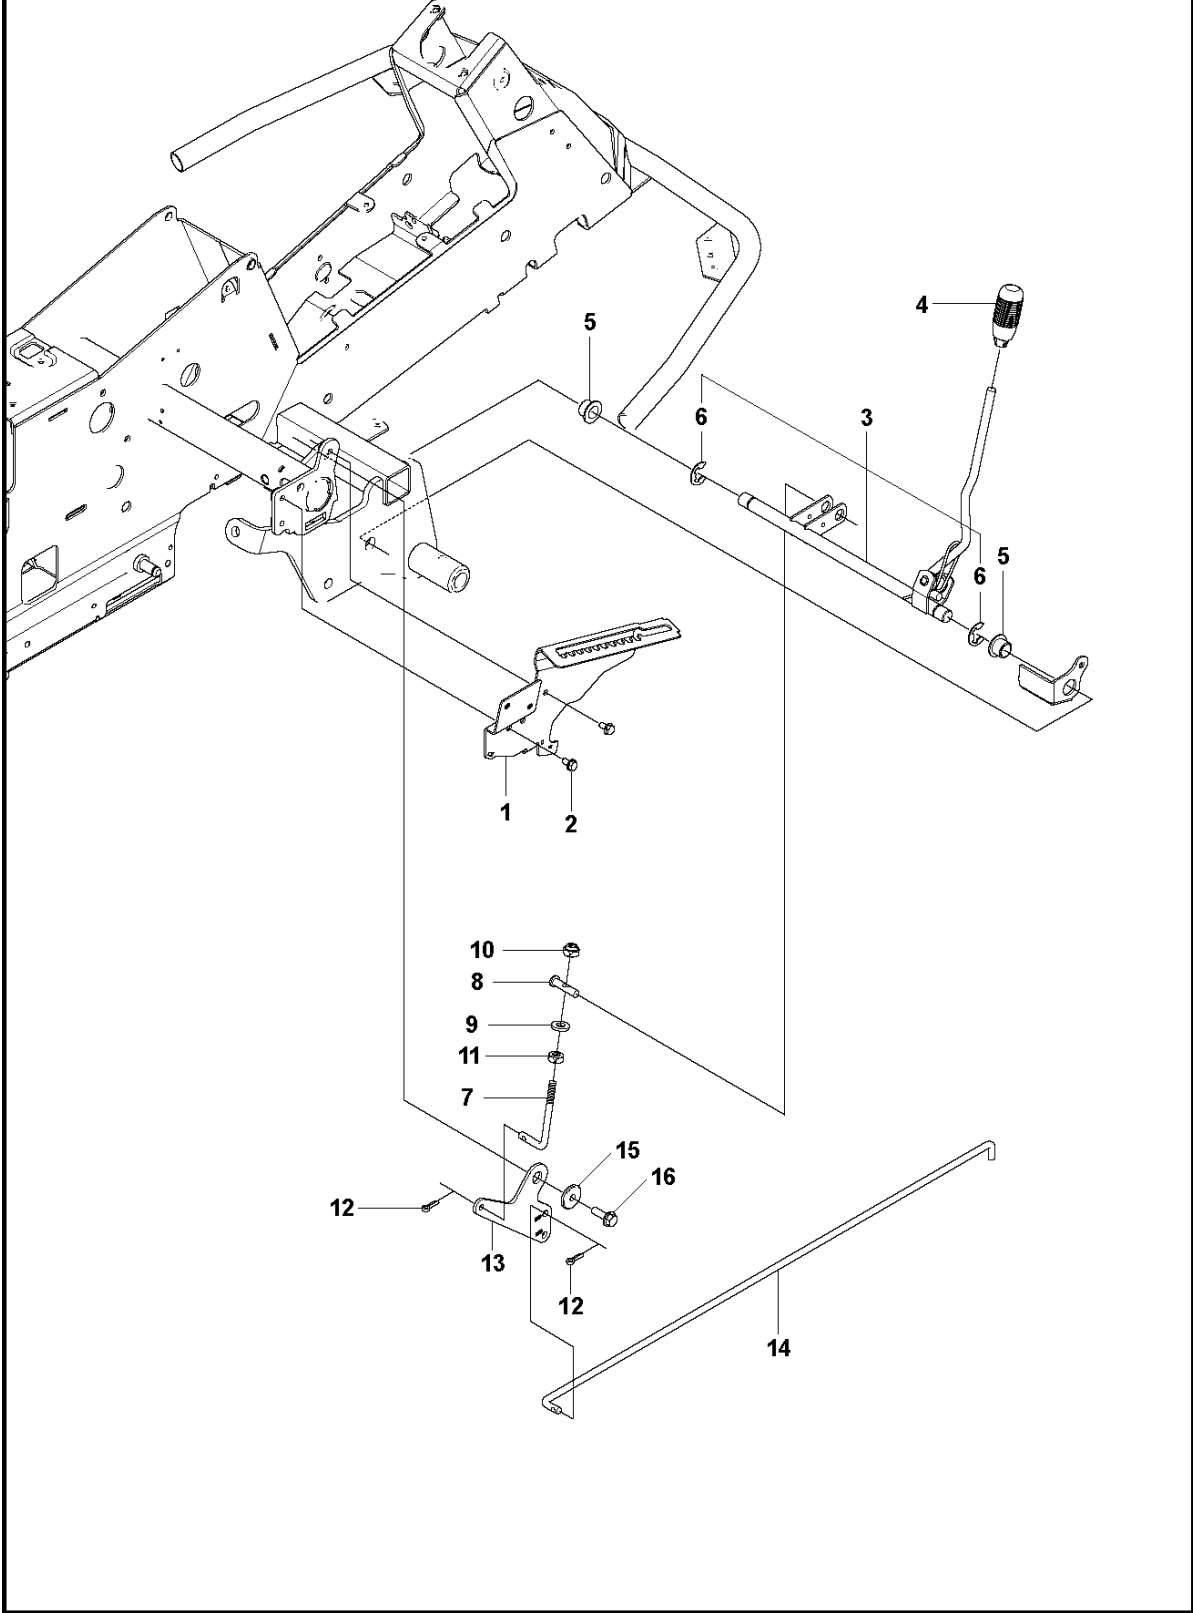

D R220T
HEIGHT ADJUSTMENT

HEIGHT ADJUSTMENT
2012-03

R220T, 966785701, 967032001, 967150901,

Ref	Part no.	Description	Remark	Qty	Kit
1	578 00 13-02	BRACKET ASSY		1	
2	506 57 01-03	SCREW EHHFM		2	
3	577 99 99-01	HEIGHT ADJUSTER		1	
4	506 54 20-01	HANDLE		1	
5	506 55 43-01	BEARING		2	
6	735 31 22-20	E-CLIP		2	
7	506 90 82-01	HEIGHT ROD		1	
8	506 78 46-01	PIN		1	
9	734 11 72-01	WASHER		1	
10	732 21 18-01	LOCK NUT		1	
11	731 23 18-01	HEXAGON NUT		1	
12	721 61 83-01	SPLIT PIN		2	
13	578 04 07-01	LINK		1	
14	523 11 45-01	CONNECTION ROD		1	
15	506 91 87-02	WASHER		1	
16	506 57 01-05	SCREW EHHFM		1