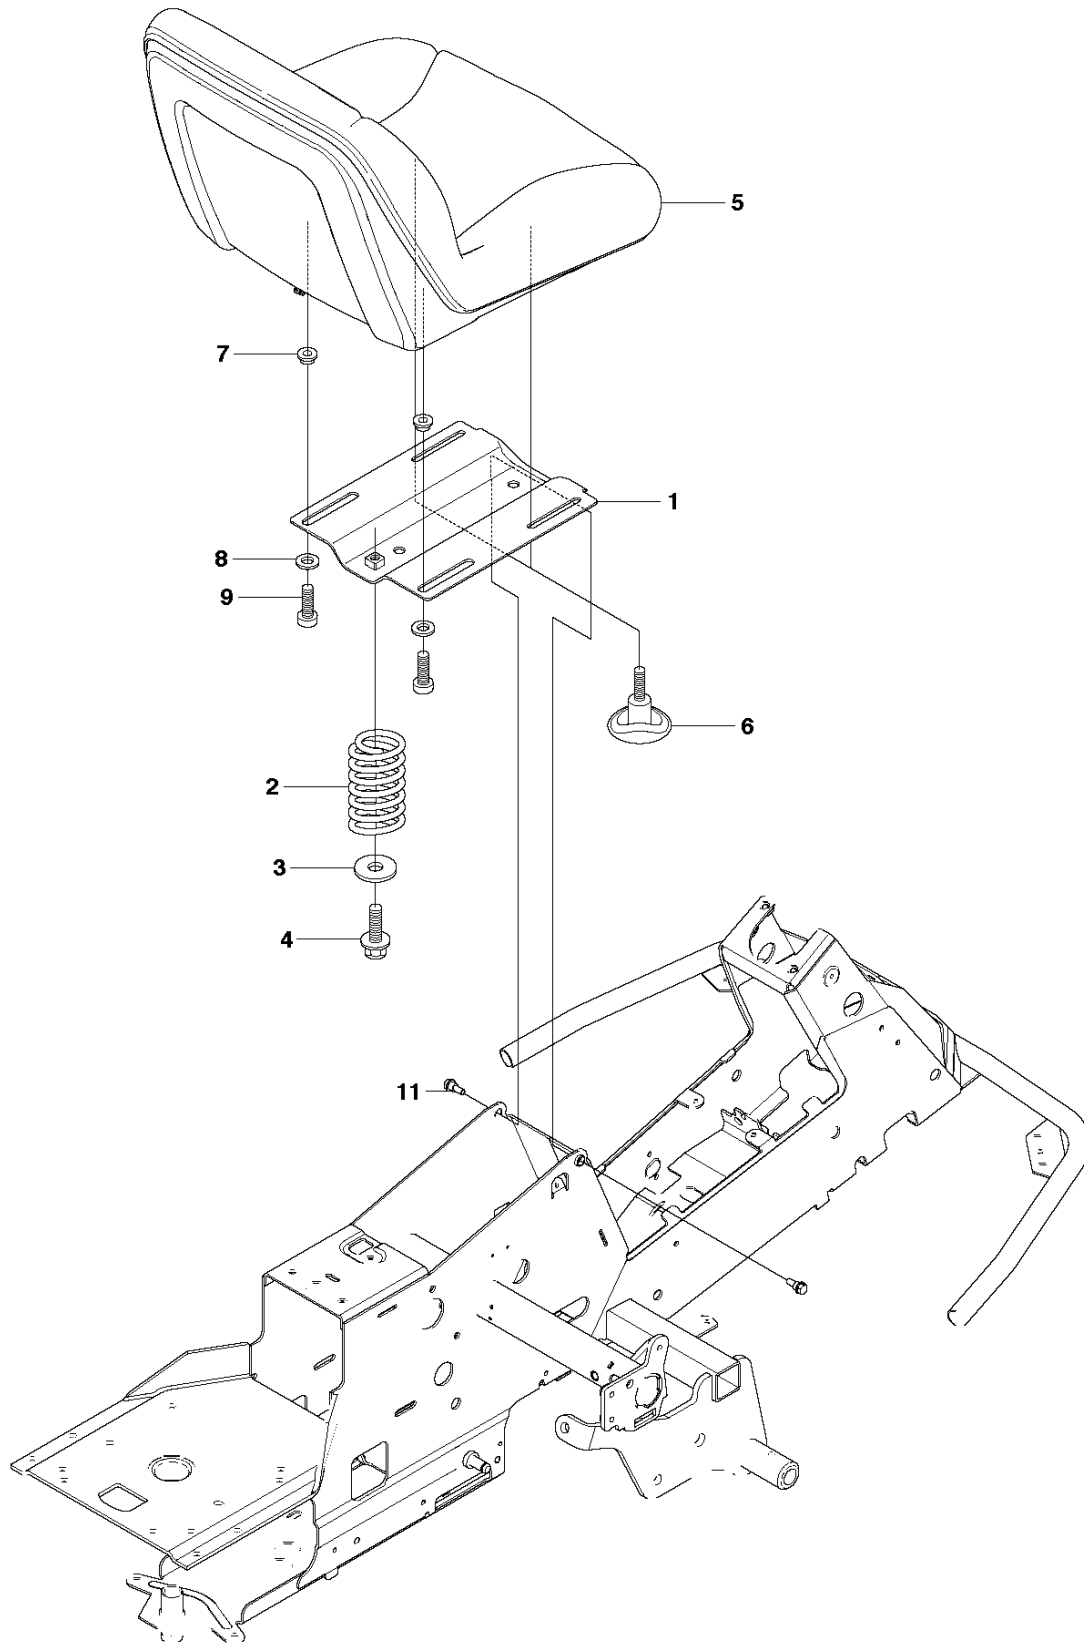

A R220T
SEAT

SEAT
2012-03

R220T, 966785701, 967032001, 967150901,

Ref	Part no.	Description	Remark	Qty	Kit
1	544 32 85-03	SEAT BRACKET		1	
2	506 91 53-01	COMPRESSION SPRING		1	
3	734 11 74-41	WASHER		1	
4	725 24 93-71	SCREW EHHM		1	
5	544 43 33-01	SEAT		1	
6	506 56 55-01	JUSTERVRED		2	
7	506 56 53-01	BUSHING		2	
8	734 11 64-41	WASHER		2	
9	506 55 63-01	SCREW UNC		1	
11	506 59 74-01	COLLAR SCREW		1