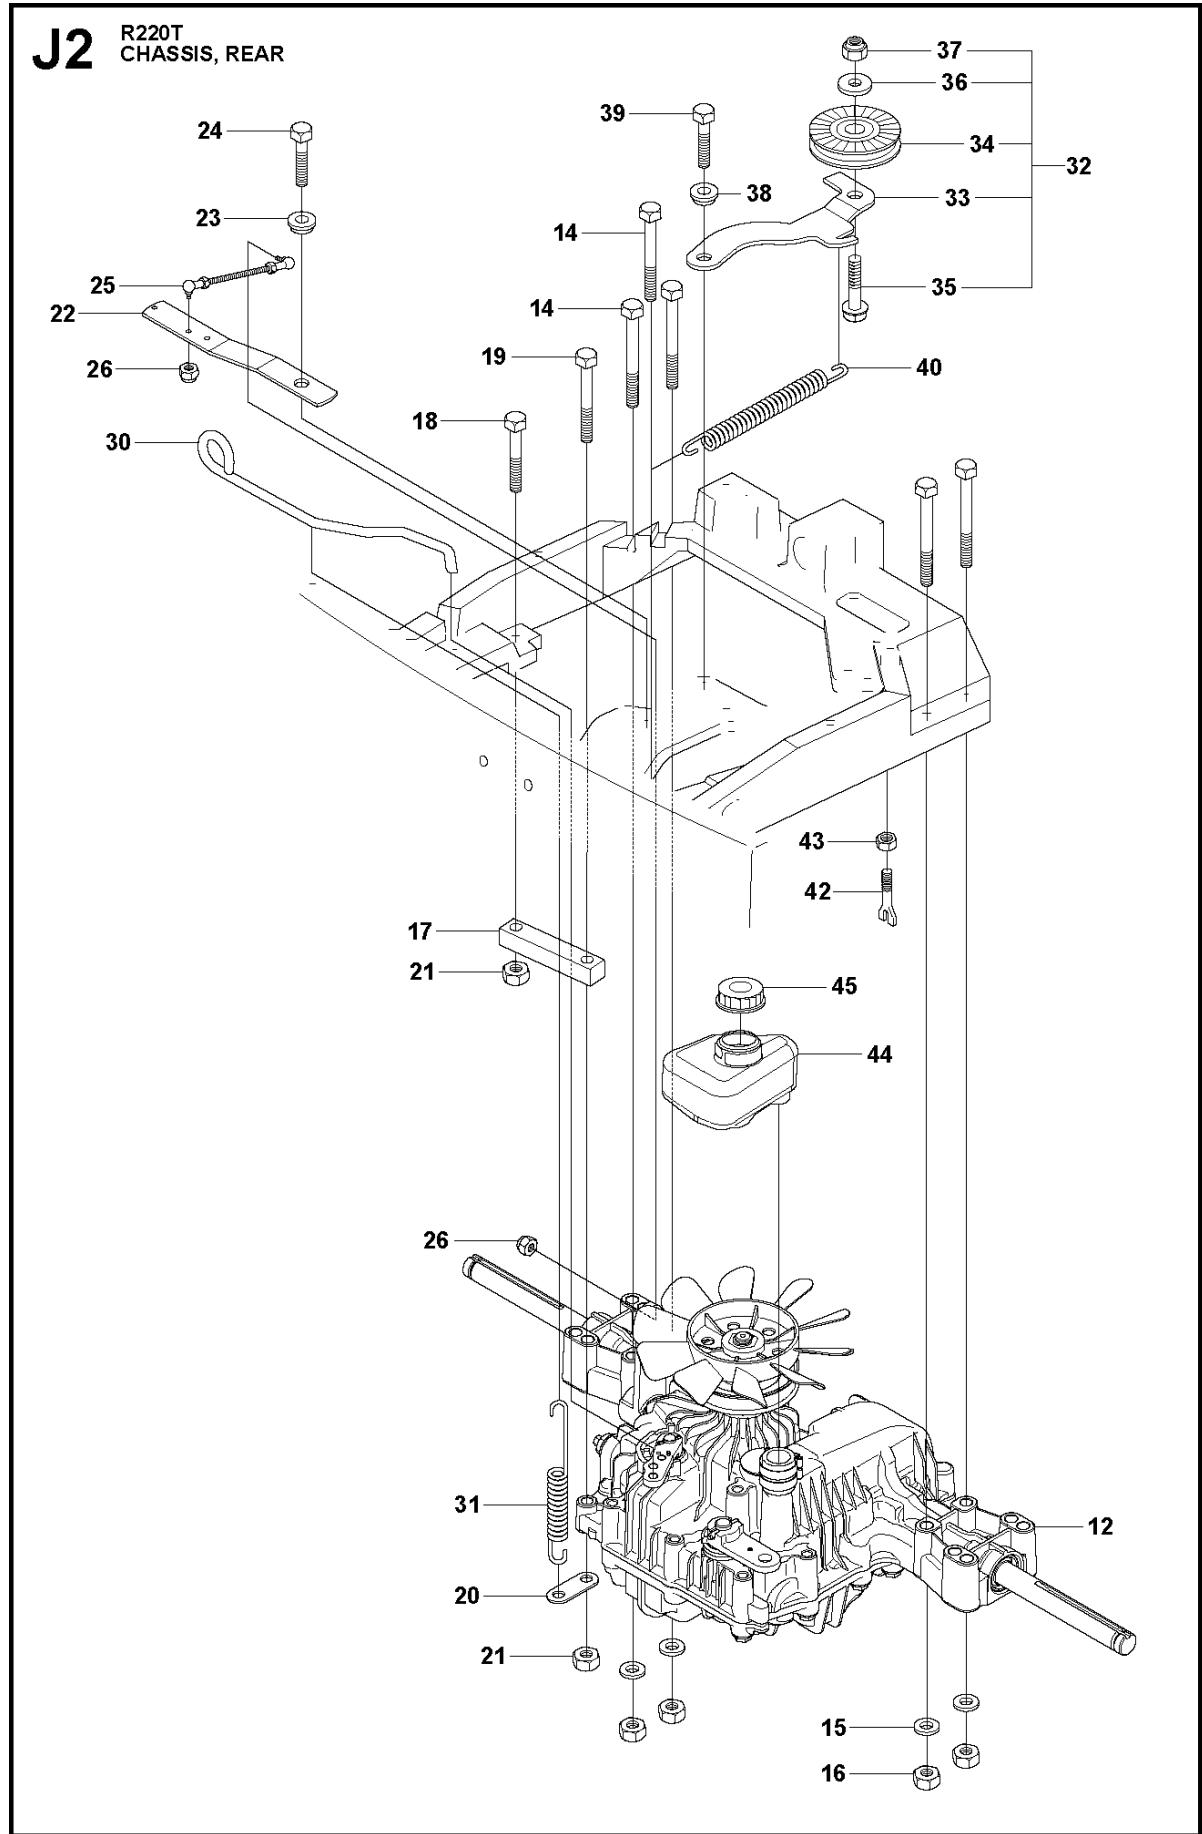

CHASSIS LOWER
2012-03

R220T, 966785701, 967032001, 967150901,

Ref	Part no.	Description	Remark	Qty	Kit
12	506 98 63-01	TRANSMISSION		1	
14	725 24 67-51	SCREW EHHM		5	
15	734 11 64-01	WASHER		4	
16	731 23 18-01	HEXAGON NUT		4	
17	506 98 72-01	MOMENTFÄSTE		1	
18	725 24 59-51	SCREW EHHM		1	
19	725 24 62-51	SCREW EHHM		1	
20	506 59 93-01	LINK		1	
21	731 23 18-01	HEXAGON NUT		2	
22	506 98 74-03	LEVER		1	
23	506 91 87-02	WASHER		1	
24	725 24 51-71	SCREW EHHM		1	
25	506 98 75-01	ADJUSTING ROD		1	
26	732 21 14-01	LOCK NUT		2	
27	506 98 77-01	BRACKET		1	
30	506 98 82-01	FRIKOPPLINGSSTÅNG		1	
31	506 83 43-01	SPRING		1	
32	506 98 84-01	BELT TENSIONER ASSY		1	
33	506 98 85-01	BELT TENSIONER		1	
34	506 94 69-01	BELT TENS WHEEL ASSY		1	
35	725 24 55-51	SCREW		1	
36	734 11 64-41	WASHER		1	
37	732 21 18-01	LOCK NUT		1	
38	506 91 87-02	WASHER		1	
39	725 24 51-71	SCREW EHHM		1	
40	506 98 86-01	SPRING		1	
42	506 98 88-01	PENDULUM		1	
43	731 23 20-51	HEXAGON NUT		1	
44	506 98 90-01	EXPANSION TANK		1	
45	506 98 80-01	TANK CAP ASSY		1