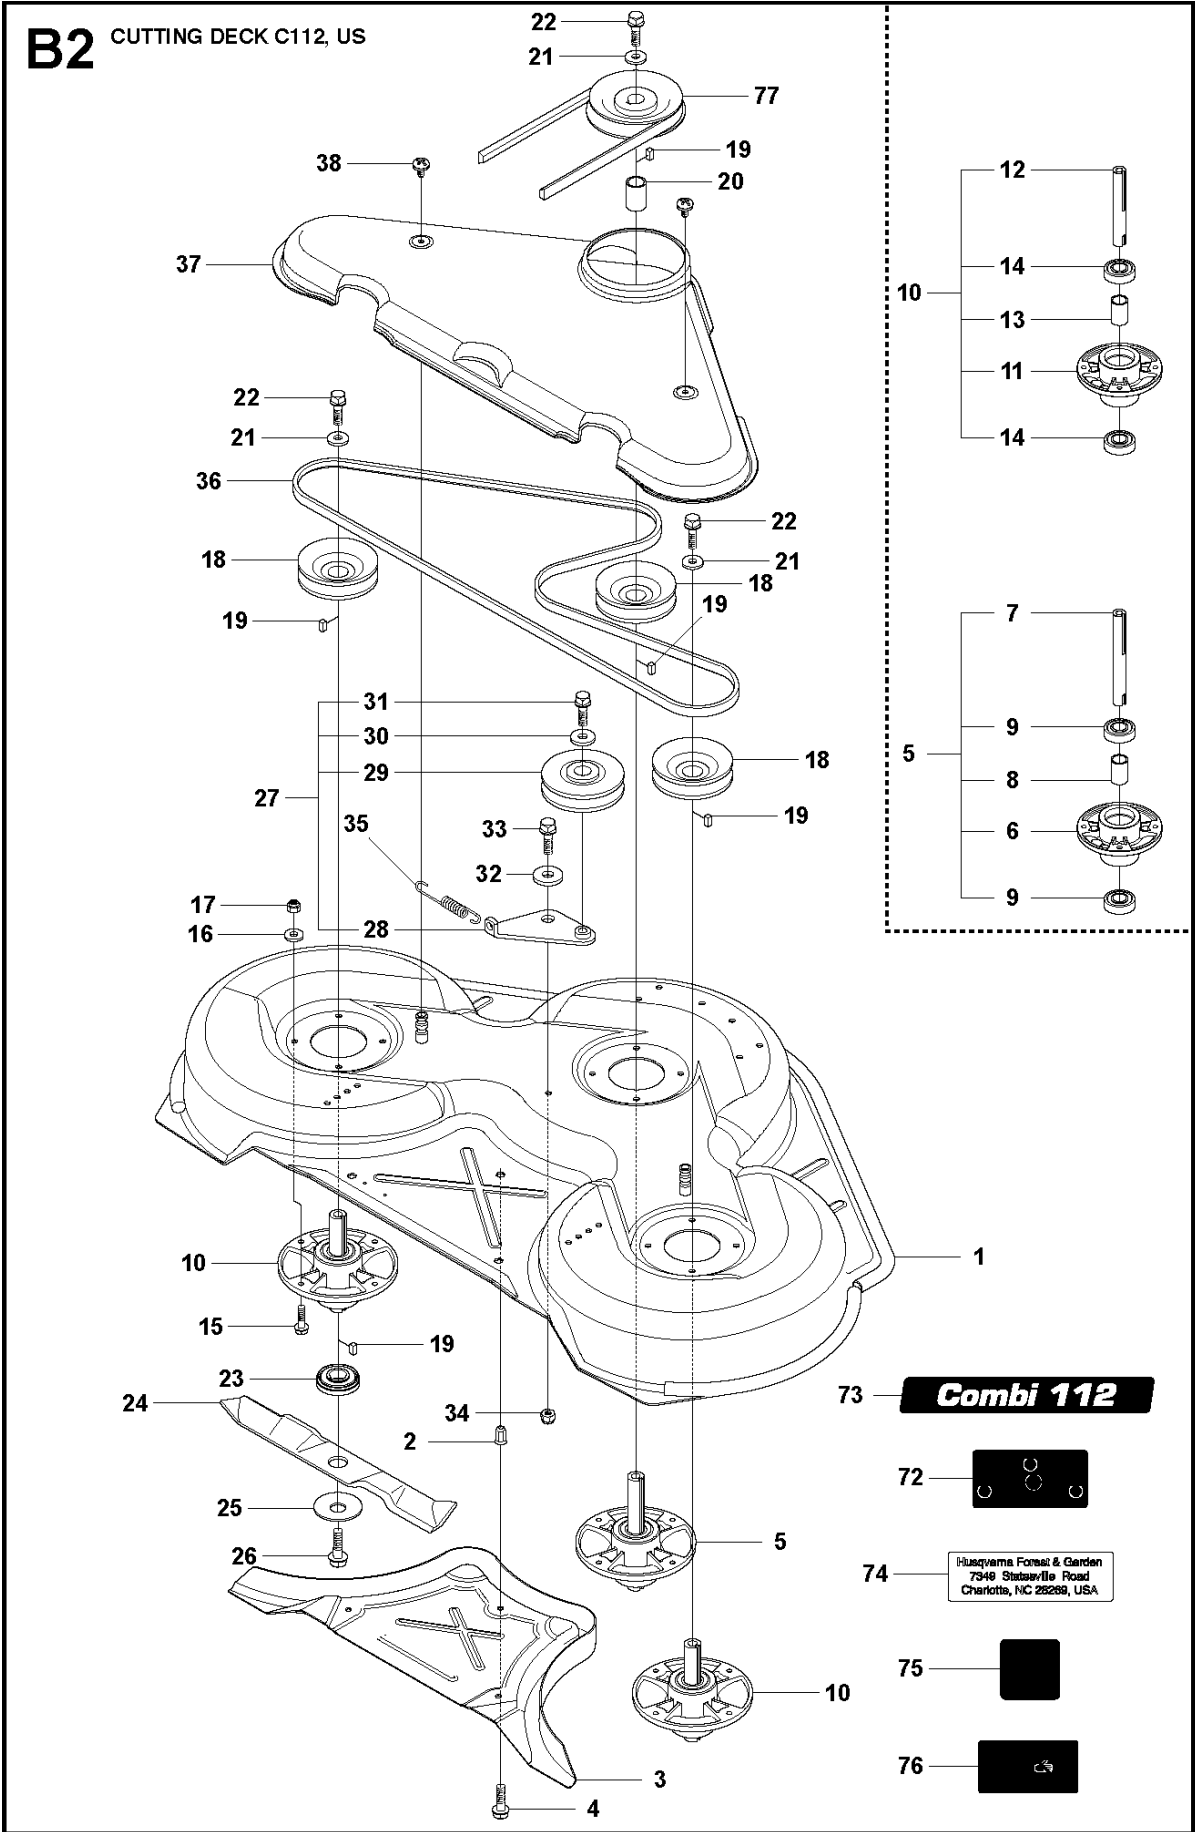

B2 CUTTING DECK C112, US

44"/112CM CUTTING DECK
2012-03

R220T, 966785701, 967032001, 967150901,

Ref	Part no.	Description	Remark	Qty	Kit
1	574 20 95-01	CUTTING DECK		1	
2	506 91 62-01	BLIND RIVET NUT		3	
3	544 44 93-01	PLUG		1	
4	506 57 01-04	SCREW EHHFM		3	
5	576 38 41-01	BLADE HOUSING ASSY		1	
6	576 38 42-01	BEARING HOUSING		1	
7	576 38 43-01	SHAFT		1	
8	576 38 44-01	SPACING SLEEVE		1	
9	738 23 04-34	BALL BEARING		2	
10	576 38 41-02	BLADE HOUSING ASSY		2	
11	576 38 42-01	BEARING HOUSING		1	
12	576 38 43-02	SHAFT		1	
13	576 38 44-01	SPACING SLEEVE		1	
14	738 23 04-34	BALL BEARING		2	
15	535 42 38-01	SCREW RSQM		12	
16	734 11 64-01	WASHER		12	
17	732 21 18-01	LOCK NUT		12	
18	506 92 21-01	PULLEY		3	
19	506 53 35-01	PARALLEL KEY		7	
20	544 06 80-02	SPACING SLEEVE		1	
21	734 11 74-41	WASHER		3	
22	544 11 41-01	SCREW EHHM		3	
23	535 50 42-02	BLADE BRACKET		3	
24	504 18 81-01	RIDE ON BLADE		3	
25	506 79 23-01	KNIFE PLATE		3	
26	544 11 41-01	SCREW EHHM		3	
27	506 54 07-01	BELT TENSIONER ASSY		1	
28	506 51 95-01	SPÄNNARM KPL.		1	
29	506 53 27-01	PULLEY		1	
30	734 11 64-41	WASHER		1	
31	506 55 83-02	SCREW EHHFT		1	
32	506 91 87-02	WASHER		1	
33	725 24 51-71	SCREW EHHM		1	
34	732 21 18-01	LOCK NUT		1	
35	506 53 31-01	SPRING		1	
36	535 41 19-01	BELT		1	
37	544 09 62-01	BELT COVER		1	
38	544 40 05-01	SCREW		2	
72	506 78 97-01	LABEL		1	
73	544 23 81-05	LABEL		2	
74	506 98 39-01	DECAL		1	
75	535 43 74-01	LABEL WARNING		1	
76	574 51 00-01	DECAL		2	
77	506 77 86-01	PULLEY		1