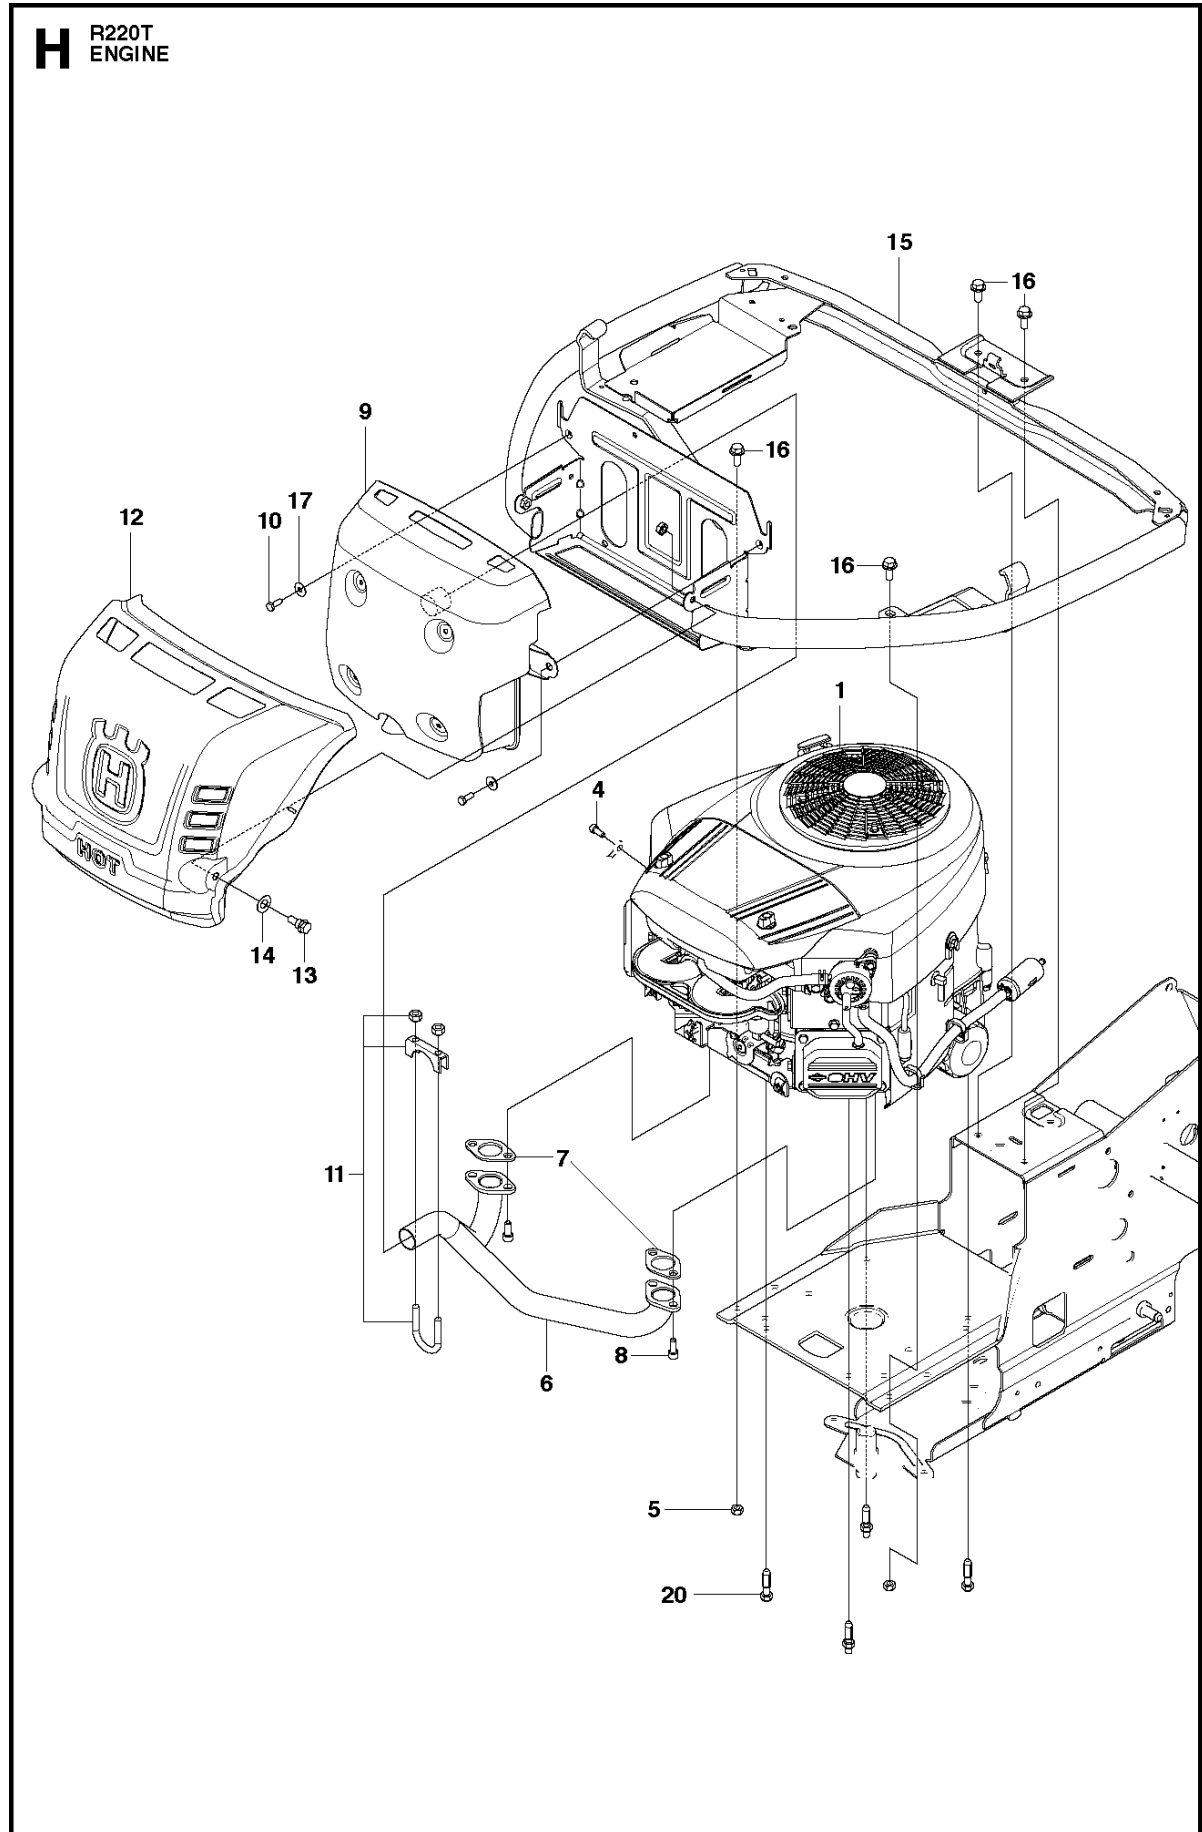

ENGINE
2012-03

R220T, 966785701, 967032001, 967150901,

Ref	Part no.	Description	Remark	Qty	Kit
1	578 32 74-01	ENGINE		1	
4	578 87 89-01	SCREW		1	
5	732 21 18-01	LOCK NUT		6	
6	578 05 86-01	MANIFOLD		1	
7	506 91 45-01	GASKET		1	
8	506 55 63-01	SCREW UNC		2	
9	577 81 36-01	MUFFLER		1	
10	725 23 64-61	SCREW EHHFT		2	
11	506 66 84-01	AVGASKLAMMA KPL.		1	
12	579 48 16-01	HEAT SHIELD		1	
13	506 59 74-01	COLLAR SCREW		2	
14	506 83 94-01	SPRING WASHER		2	
15	577 84 91-01	ENGINE FRAME		1	
16	506 57 01-04	SCREW EHHFM		4	
17	734 11 54-41	WASHER		2	
20	578 20 75-01	STUD SCREW		4