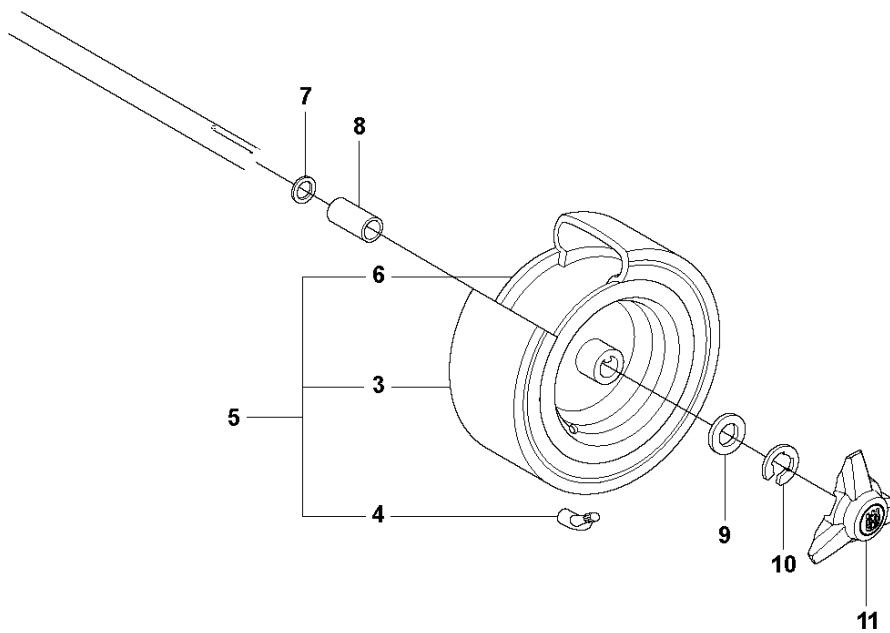

Q R220T
WHEELS & TIRES

WHEELS & TIRES
2012-03

R220T, 966785701, 967032001, 967150901,

Ref	Part no.	Description	Remark	Qty	Kit
1	523 01 22-02	WHEEL		2	
2	523 03 45-01	RIM		1	
3	523 03 46-02	TYRE		1	
4	523 03 47-01	VALVE		1	
5	523 01 26-02	WHEEL		2	
6	523 03 48-01	RIM		1	
7	506 50 48-05	WASHER		4	
8	506 59 62-03	SPACING SLEEVE		2	
9	506 50 48-03	WASHER		2	
10	506 89 90-01	E-CLIP		4	
11	544 35 35-01	HUB CAP		2	
12	544 35 35-02	HUB CAP		2	
13	725 24 59-61	SCREW EHHFT		2	
14	535 47 08-01	WHEEL AXLE		2