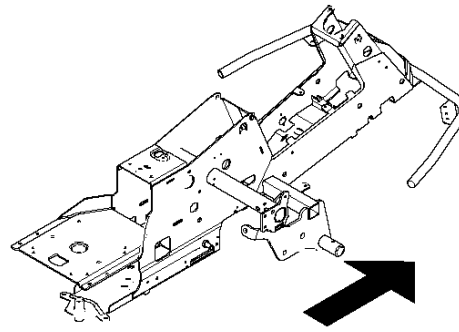

Q R220T
WHEELS & TIRES

WHEELS & TIRES
2012-03

R220T, 966785701, 967032001, 967150901,

Ref	Part no.	Description	Remark	Qty	Kit
1	523 01 22-02	WHEEL		2	
2	523 03 45-01	RIM		1	
3	523 03 46-02	TYRE		1	
4	523 03 47-01	VALVE		1	
5	523 01 26-02	WHEEL		2	
6	523 03 48-01	RIM		1	
7	506 50 48-05	WASHER		4	
8	506 59 62-03	SPACING SLEEVE		2	
9	506 50 48-03	WASHER		2	
10	506 89 90-01	E-CLIP		4	
11	544 35 35-01	HUB CAP		2	
12	544 35 35-02	HUB CAP		2	
13	725 24 59-61	SCREW EHHFT		2	
14	535 47 08-01	WHEEL AXLE		2