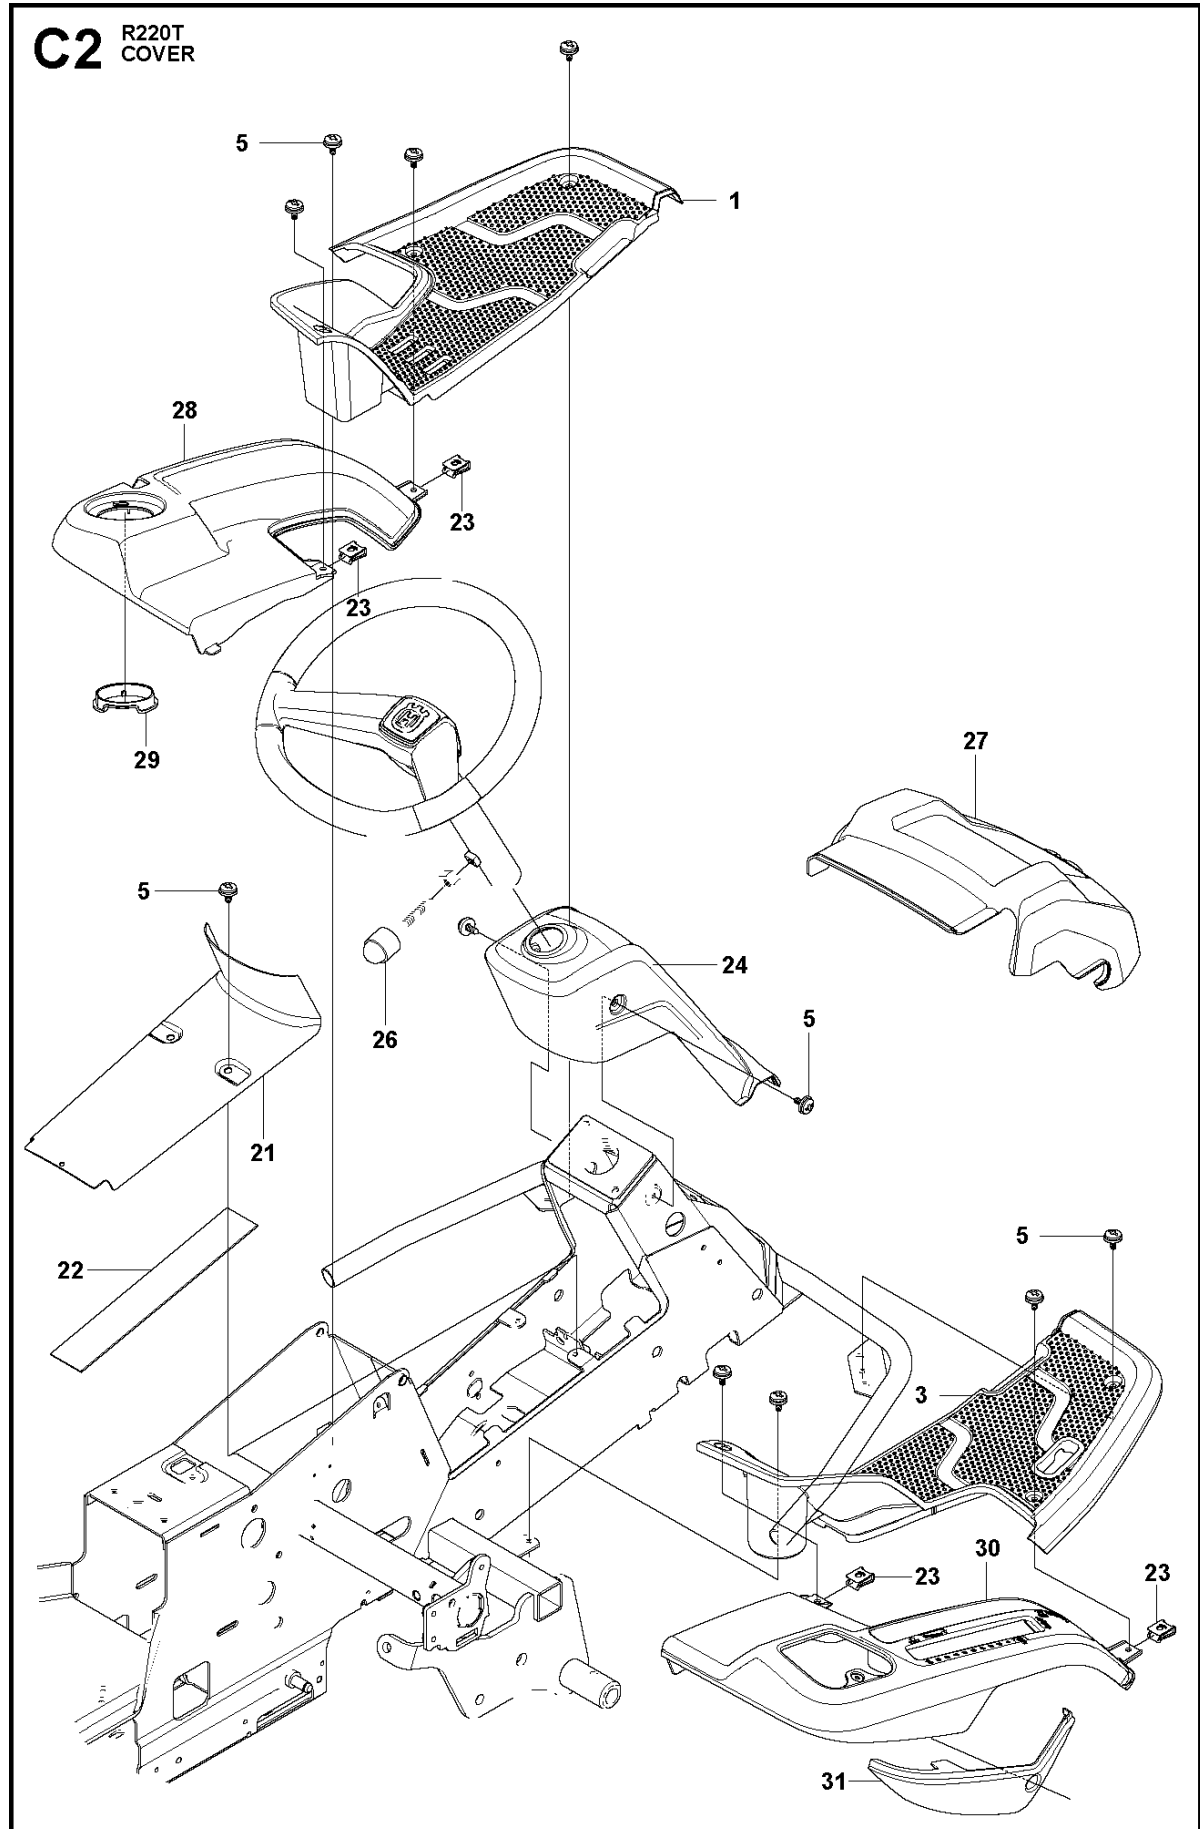

COVER
2012-03

R220T, 966785701, 967032001, 967150901,

Ref	Part no.	Description	Remark	Qty	Kit
1	577 72 93-01	FOOT PLATE		1	
3	577 72 94-01	FOOT PLATE		1	
5	544 40 05-01	SCREW		14	
21	544 23 92-01	COVER		1	
22	544 42 75-01	MAT		1	
23	535 42 91-01	SPRING NUT		4	
24	577 61 58-01	COVER		1	
26	544 43 32-01	PROTECTIVE COVER		1	
27	525 56 24-01	UNIT COVER		1	
28	577 72 95-01	FENDER		1	
29	577 76 45-01	LOCKING NUT		1	
30	577 72 96-01	FENDER		1	
31	577 73 75-01	CONTROL COVER		1