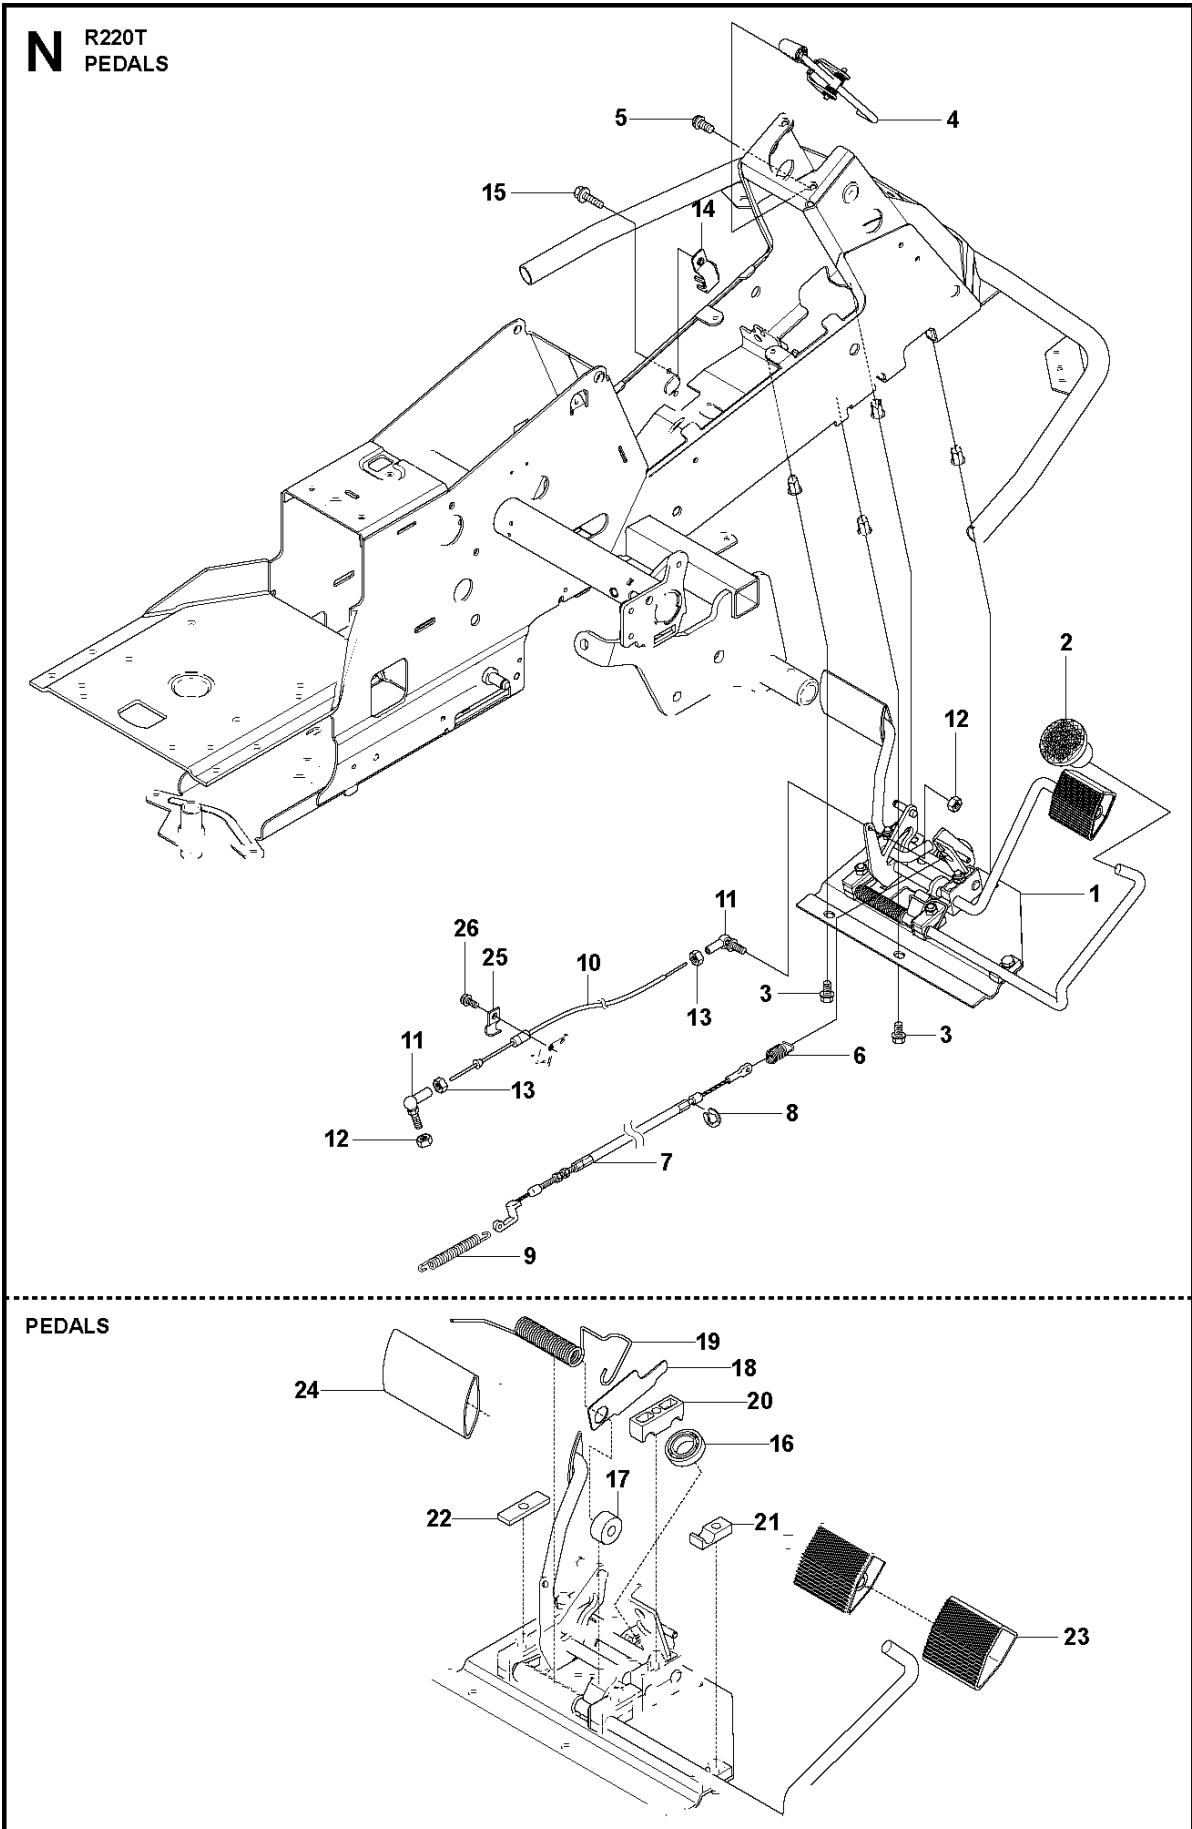

PEDALS
2012-03

R220T, 966785701, 967032001, 967150901,

Ref	Part no.	Description	Remark	Qty	Kit
1	544 12 60-01	PEDAL PLATE ASSY		1	
2	535 47 37-01	KNOB		1	
3	506 57 01-04	SCREW EHHFM		4	
4	544 40 31-01	BRAKE LEVER ASSY		1	
5	725 23 64-61	SCREW EHHFT		2	
6	506 94 63-01	BRAKE SPRING		1	
7	506 99 27-01	BROMSWIRE KPL.		1	
8	735 31 09-20	E-CLIP		1	
9	506 53 56-03	DRAW SPRING		1	
10	574 41 11-01	CONTROL CABLE		1	
11	506 55 73-01	VINKELL.AS8 DIN71802		2	
12	732 21 14-01	LOCK NUT		2	
13	731 23 14-01	HEXAGON NUT		2	
14	522 43 08-01	BRACKET		1	
15	725 23 64-61	SCREW EHHFT		1	
16	738 21 02-04	BALL BEARING		1	
17	535 48 02-01	ROLLER		1	
18	535 48 06-01	PROTECTIVE PLATE		1	
19	535 48 07-01	SPRING		1	
20	535 48 08-01	BEARING SUPPORT		4	
21	535 48 09-01	BEARING SUPPORT		1	
22	535 48 10-01	REINFORCEMENT PLATE		1	
23	535 47 88-01	PEDAL RUBBER		1	
24	535 47 88-02	PEDAL RUBBER		1	
25	506 56 65-01	CLIP		1	
26	725 23 64-61	SCREW EHHFT		1