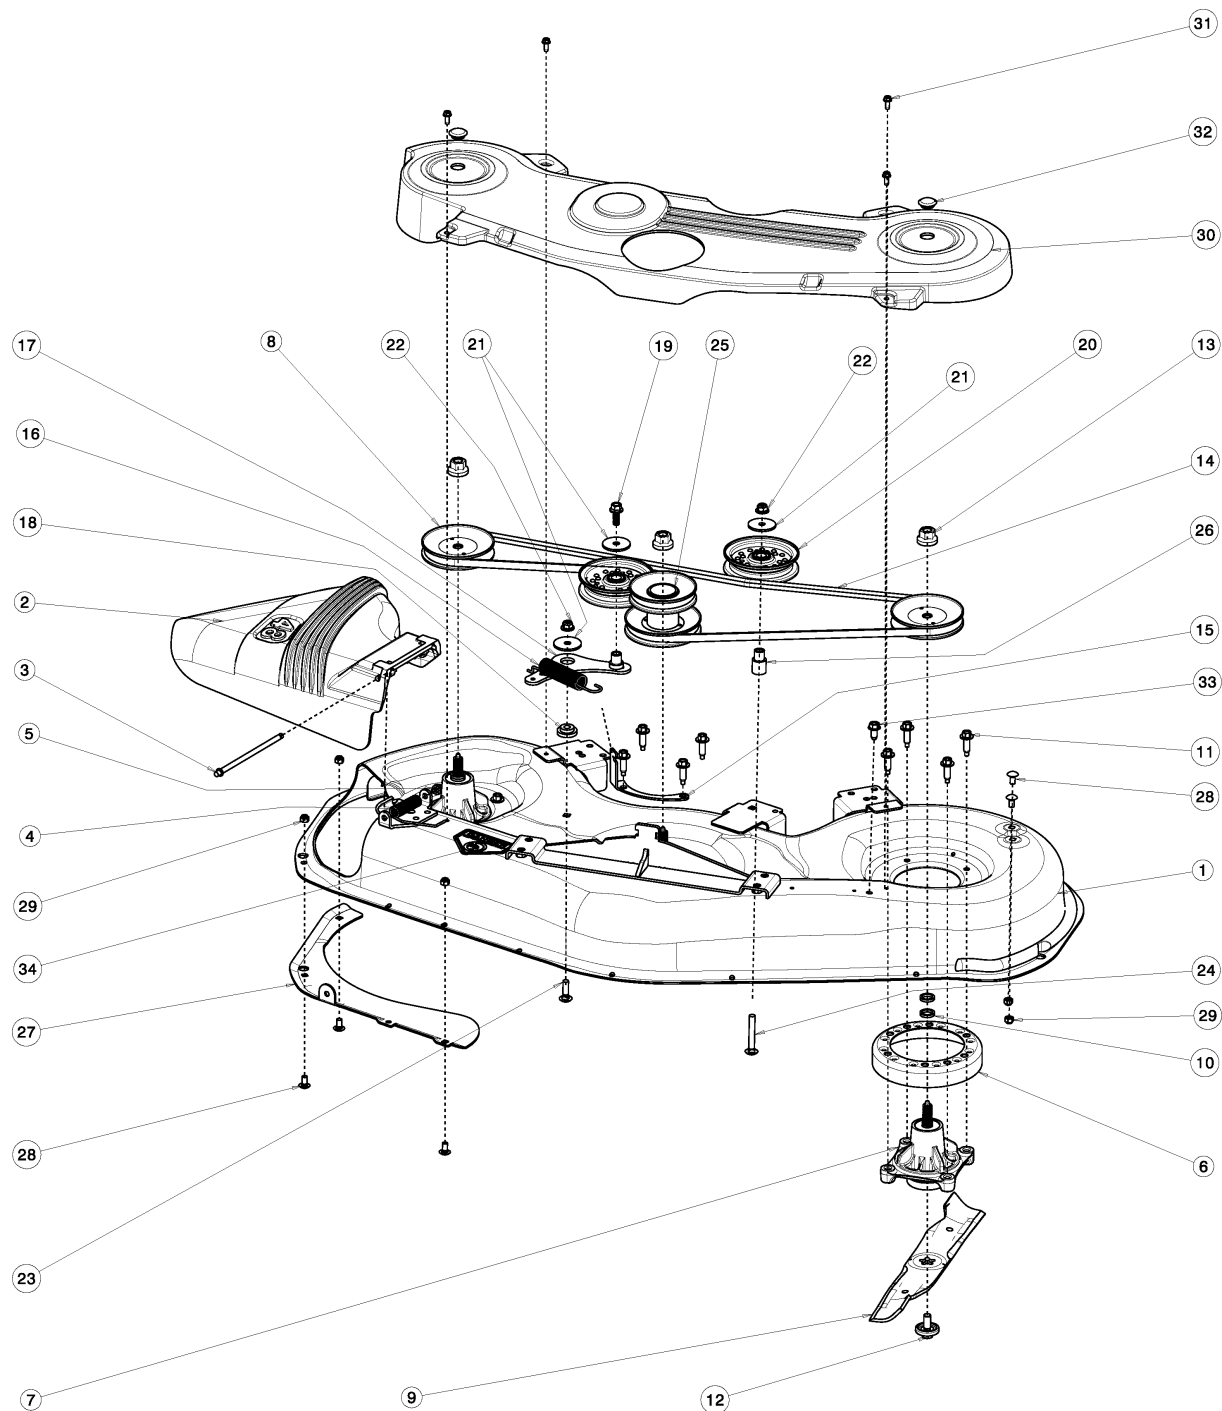

S R220T
EQUIPMENT FRAME ASSY

MOWER LIFT / DECK LIFT
2012-03

R220T, 966785701, 967032001, 967150901,

Ref	Part no.	Description	Remark	Qty	Kit
1	523 06 42-01	EQUIPMENT FRAME		1	
2	525 47 59-01	HOOK		1	
5	506 59 74-01	COLLAR SCREW		2	
7	523 11 66-02	LEVER		1	
8	506 91 87-01	WASHER		1	
9	725 64 48-01	SCREW IHCSFM		1	
10	506 53 56-03	DRAW SPRING		1	
11	578 91 05-01	BRAKE		1	
12	506 97 48-01	PULLEY		1	
13	506 82 68-02	BUSHING		1	
14	725 24 59-51	SCREW EHHM		1	
15	734 11 64-41	WASHER		1	
16	577 22 87-01	SHEET		1	
17	505 15 39-01	BELT TENSIONER WHEEL ASSY		1	
18	738 21 04-04	BALL BEARING		1	
19	735 31 38-10	CIRCLIP		1	
20	734 11 64-41	WASHER		1	
21	725 24 59-51	SCREW EHHM		1	
22	504 62 24-01	SPRING		1	
23	504 62 21-02	HANDLE ASSY		1	
24	505 45 17-01	WASHER		1	
25	725 64 53-01	SCREW IHCSFM		1	
26	535 48 48-01	BUSHING		1	
27	732 21 18-01	LOCK NUT		1	
30	506 89 58-01	COLLAR SCREW		2	
31	732 25 22-01	HEXAGON LOCKING NUT		2	
32	506 96 66-01	HAIR PIN COTTER		1	
33	506 83 76-01	SPRING		2	
34	506 83 77-01	RING BOLT		2	
35	734 11 72-01	WASHER		2	
36	731 23 20-51	HEXAGON NUT		4	
37	579 31 99-01	SPRING		1	