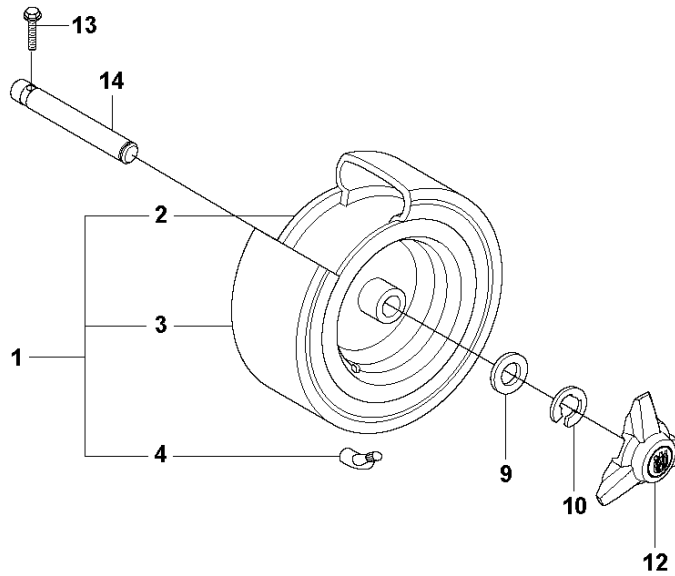

Q R220T
WHEELS & TIRES

WHEELS & TIRES
2012-03

R220T, 966785701, 967032001, 967150901,

Ref	Part no.	Description	Remark	Qty	Kit
1	523 01 22-02	WHEEL		2	
2	523 03 45-01	RIM		1	
3	523 03 46-02	TYRE		1	
4	523 03 47-01	VALVE		1	
5	523 01 26-02	WHEEL		2	
6	523 03 48-01	RIM		1	
7	506 50 48-05	WASHER		4	
8	506 59 62-03	SPACING SLEEVE		2	
9	506 50 48-03	WASHER		2	
10	506 89 90-01	E-CLIP		4	
11	544 35 35-01	HUB CAP		2	
12	544 35 35-02	HUB CAP		2	
13	725 24 59-61	SCREW EHHFT		2	
14	535 47 08-01	WHEEL AXLE		2